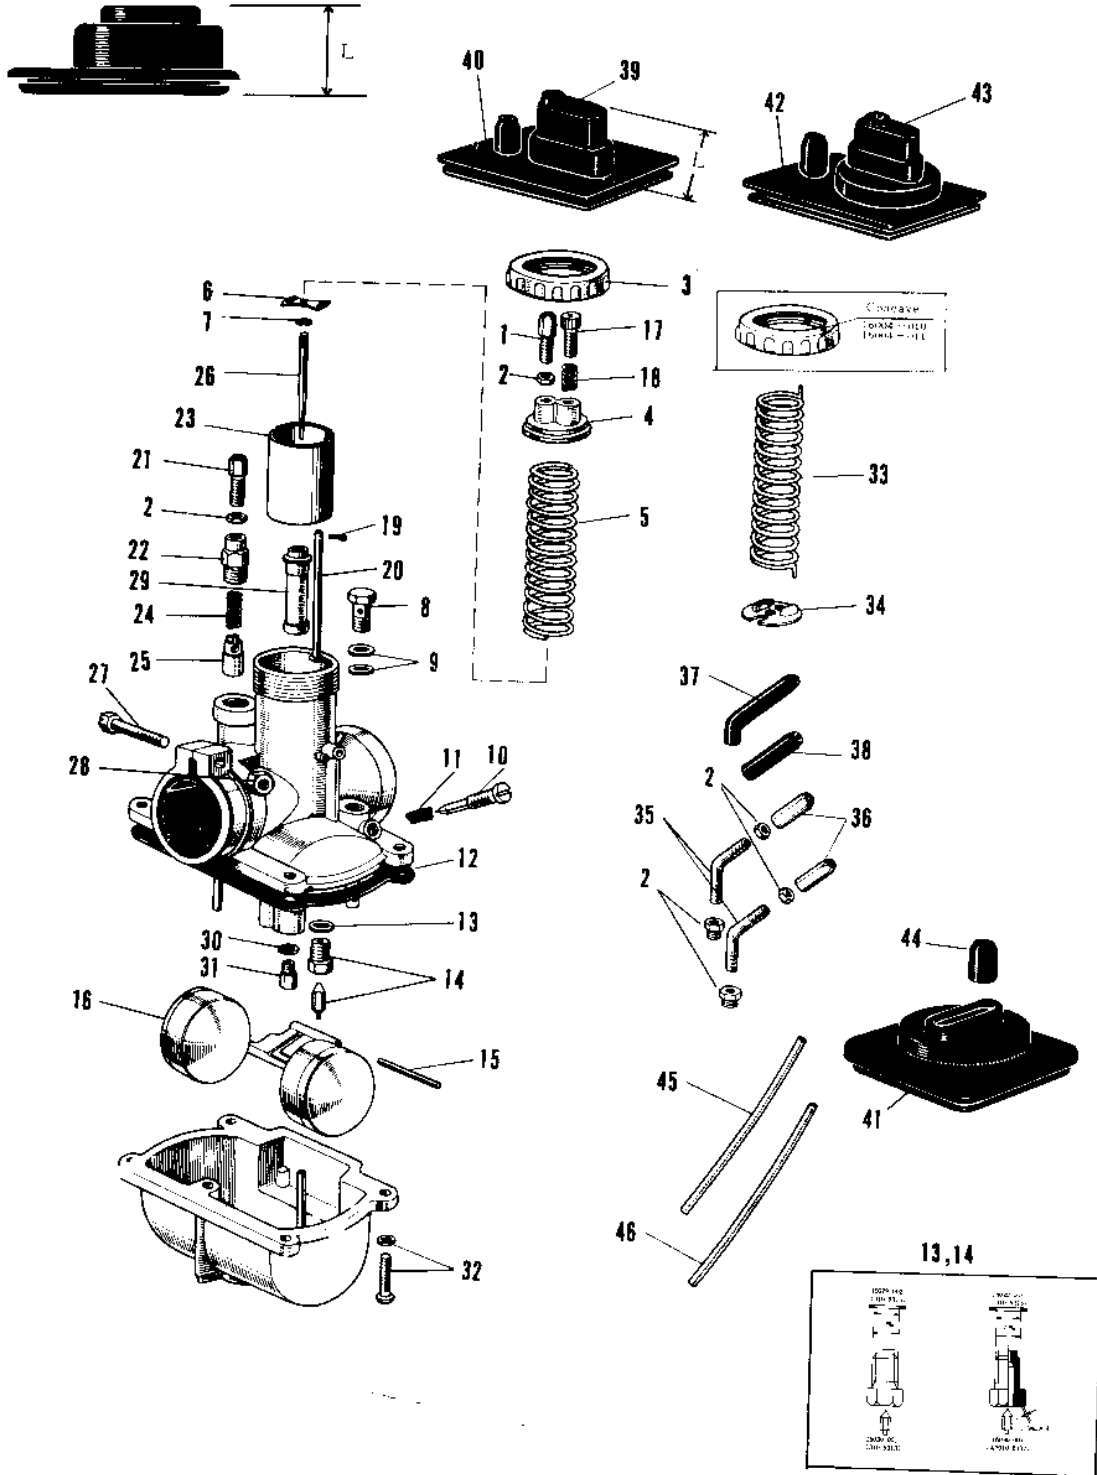

# 1968 Samurai PARTS DIAGRAM

CARBURETOR VM22SC, VM26SC

# 1968 Samurai PARTS LIST

CARBURETOR VM22SC, VM26SC

ITEM NAME	PART NUMBER	QUANTITY
CARBURETOR ASSY (Ref # 1~32)	16001-038	2
CABLE ADJUSTER (Ref # 1)	16002-002	2
NUT CABLE ADJUST LOCK (Ref # 2)	16003-004	4
CAP-MIXING CHAMBER (Ref # 3)	16004-002	2
CAP MIXING CHAMBER (Ref # 3)	16004-010	2
TOP MIXING CHAMBER (Ref # 4)	16005-005	2
SPRING THROTTLE VALVE (Ref # 5)	16006-013	2
SPRING SEAT THRTL VLV (Ref # 6)	16007-002	2
CIRCLIP (Ref # 7)	16008-010	2
BOLT BANJO (Ref # 8)	92001-014	2
UNAVAILABLE IN PRICE BOOK (Ref # 9)	751P0880	4
SCREW PILOT AIR ADJST (Ref # 10)	16014-003	2
SPRING,THROTTLE ADJST (Ref # 11)	16022-010	2
GASKET FLOAT CHAMBER (Ref # 12)	16019-004	2
WASHER VALVE SEAT (Ref # 13)	16029-002	2
FLOAT VALVE ASSY (Ref # 14)	16030-001	2
FLOAT PIN (Ref # 15)	16032-003	2
FLOAT (Ref # 16)	16031-004	2
SCREW,THROTTLE STOP (Ref # 17)	16021-002	2
SPRING THR STOP SCREW (Ref # 18)	16022-005	2
UNAVAILABLE IN PRICE BOOK (Ref # 19)	16023-001	2
ROD THROTTLE VLV STOP (Ref # 20)	16024-002	2
CABLE ADJUSTER (Ref # 21)	16002-002	2
CAP STARTER PLUNGER (Ref # 22)	16012-004	2
VALVE THROTTLE (Ref # 23)	16025-011	2
SPRING STARTER PLUNG (Ref # 24)	16013-005	2
PLUNGER-ENRICHNER (Ref # 25)	16016-002	2
JET NEEDLE 4J13 (Ref # 26)	16009-012	2
SCREW CLAMP (Ref # 27)	16010-004	2

# 1968 Samurai PARTS LIST

CARBURETOR VM22SC, VM26SC

ITEM NAME	PART NUMBER	QUANTITY
NUT 6MM (Ref # 28)	311B0600	(2
NUT 6MM (Ref # 28)	311B0600	2
NEEDLE JET 0-6 (Ref # 29)	16017-026	2
WASHER MAIN JET (Ref # 30)	16034-001	2
JET-MAIN NO 150A (Ref # 31)	92063-016	2
SCREW FLOAT CHAMBER (Ref # 32)	16033-008	8
SCREW FLOAT CHAMBER (Ref # 32)	16033-009	8
GROMMET CARB CAP (Ref # 39)	14038-006	2
CAP CARBURETOR (Ref # 40)	14038-008	2
PIPE FUEL OVERFLOW (Ref # 45)	92059-031	1
PIPE FUEL OVERFLOW R (Ref # 46)	92059-027	1