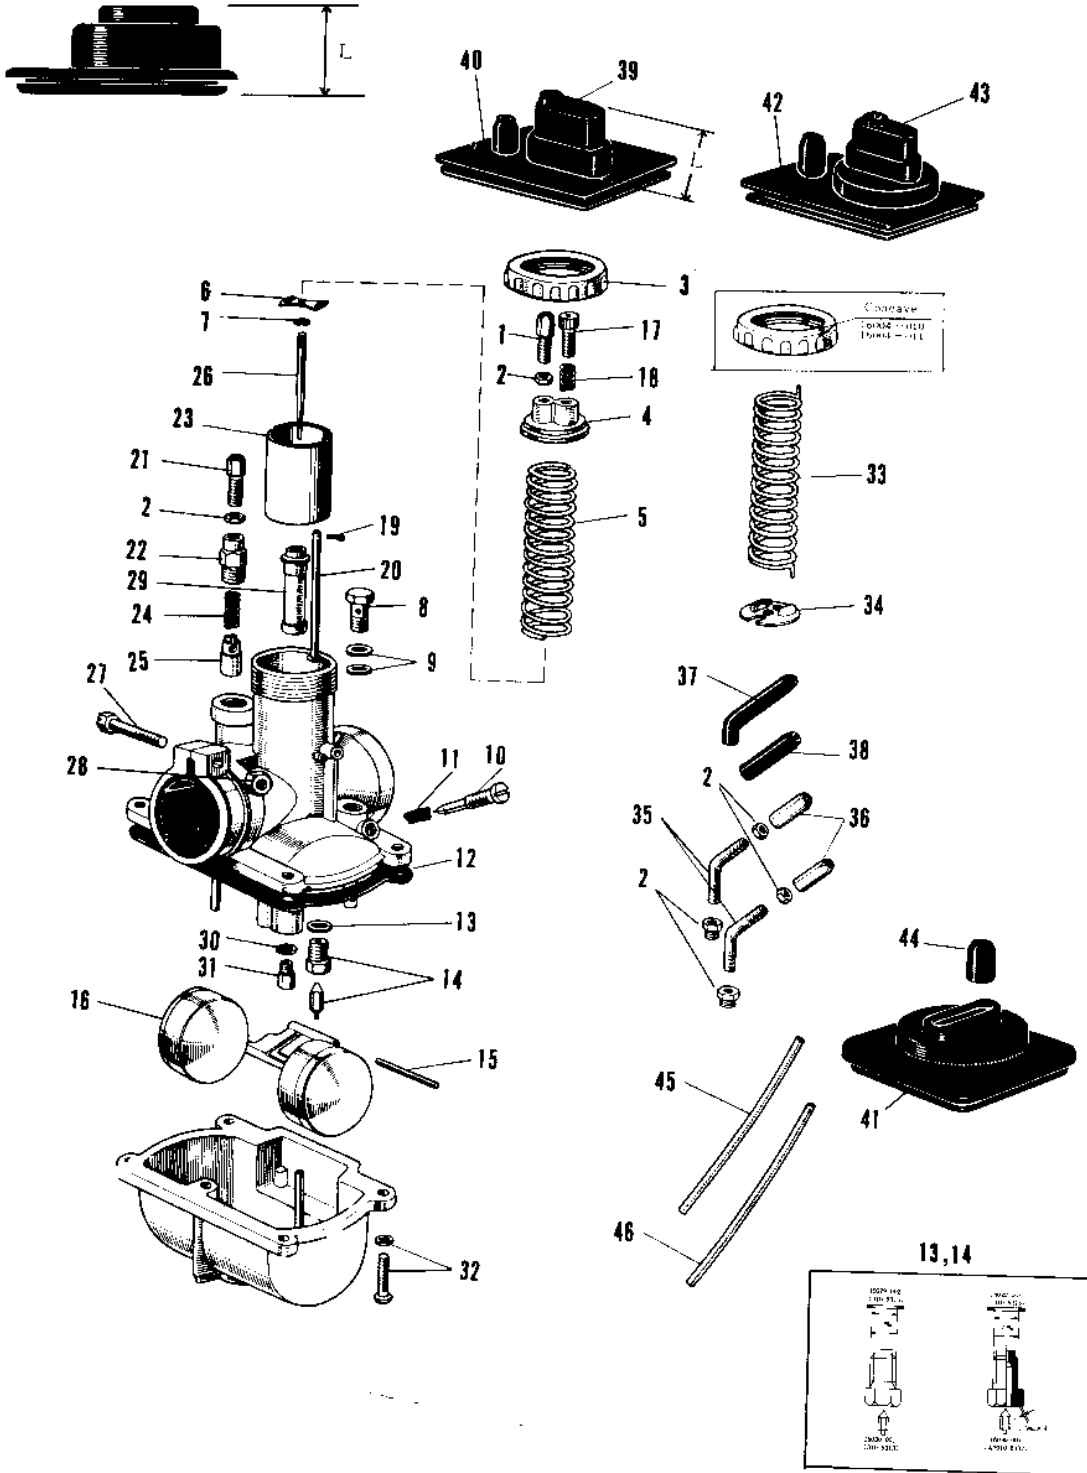

1966 Samurai PARTS DIAGRAM

CARBURETOR VM22SC, VM26SC

1966 Samurai PARTS LIST

CARBURETOR VM22SC, VM26SC

ITEM NAME	PART NUMBER	QUANTITY
CARBURETOR ASSY (Ref # 1~32)	16001-038	1
CABLE ADJUSTER (Ref # 1)	16002-002	2
NUT CABLE ADJUST LOCK (Ref # 2)	16003-004	1
CAP-MIXING CHAMBER (Ref # 3)	16004-002	1
CAP MIXING CHAMBER (Ref # 3)	16004-010	1
TOP MIXING CHAMBER (Ref # 4)	16005-005	1
SPRING THROTTLE VALVE (Ref # 5)	16006-013	1
SPRING SEAT THRTL VLV (Ref # 6)	16007-002	1
CIRCLIP (Ref # 7)	16008-010	1
BOLT BANJO (Ref # 8)	92001-014	1
UNAVAILABLE IN PRICE BOOK (Ref # 9)	751P0880	1
SCREW PILOT AIR ADJUST (Ref # 10)	16014-003	1
SPRING, THROTTLE ADJUST (Ref # 11)	16022-010	1
GASKET FLOAT CHAMBER (Ref # 12)	16019-004	1
WASHER VALVE SEAT (Ref # 13)	16029-002	1
FLOAT VALVE ASSY (Ref # 14)	16030-001	1
FLOAT PIN (Ref # 15)	16032-003	1
FLOAT (Ref # 16)	16031-004	1
SCREW, THROTTLE STOP (Ref # 17)	16021-002	1
SPRING THR STOP SCREW (Ref # 18)	16022-005	1
UNAVAILABLE IN PRICE BOOK (Ref # 19)	16023-001	1
ROD THROTTLE VLV STOP (Ref # 20)	16024-002	1
CAP STARTER PLUNGER (Ref # 22)	16012-004	1
VALVE THROTTLE (Ref # 23)	16025-011	1
SPRING STARTER PLUNG (Ref # 24)	16013-005	1
PLUNGER-ENRICHNER (Ref # 25)	16016-002	1
JET NEEDLE 4J13 (Ref # 26)	16009-012	1
SCREW CLAMP (Ref # 27)	16010-004	1
NUT 6MM (Ref # 28)	311B0600	2

1966 Samurai PARTS LIST

CARBURETOR VM22SC, VM26SC

ITEM NAME	PART NUMBER	QUANTITY
NEEDLE JET 0-6 (Ref # 29)	16017-026	1
WASHER MAIN JET (Ref # 30)	16034-001	1
JET-MAIN NO 150A (Ref # 31)	92063-016	1
SCREW FLOAT CHAMBER (Ref # 32)	16033-008	1
SCREW FLOAT CHAMBER (Ref # 32)	16033-009	1
GROMMET CARB CAP (Ref # 39)	14038-006	1
CAP CARBURETOR (Ref # 40)	14038-008	1
PIPE FUEL OVERFLOW (Ref # 45)	92059-031	1
PIPE FUEL OVERFLOW R (Ref # 46)	92059-027	1