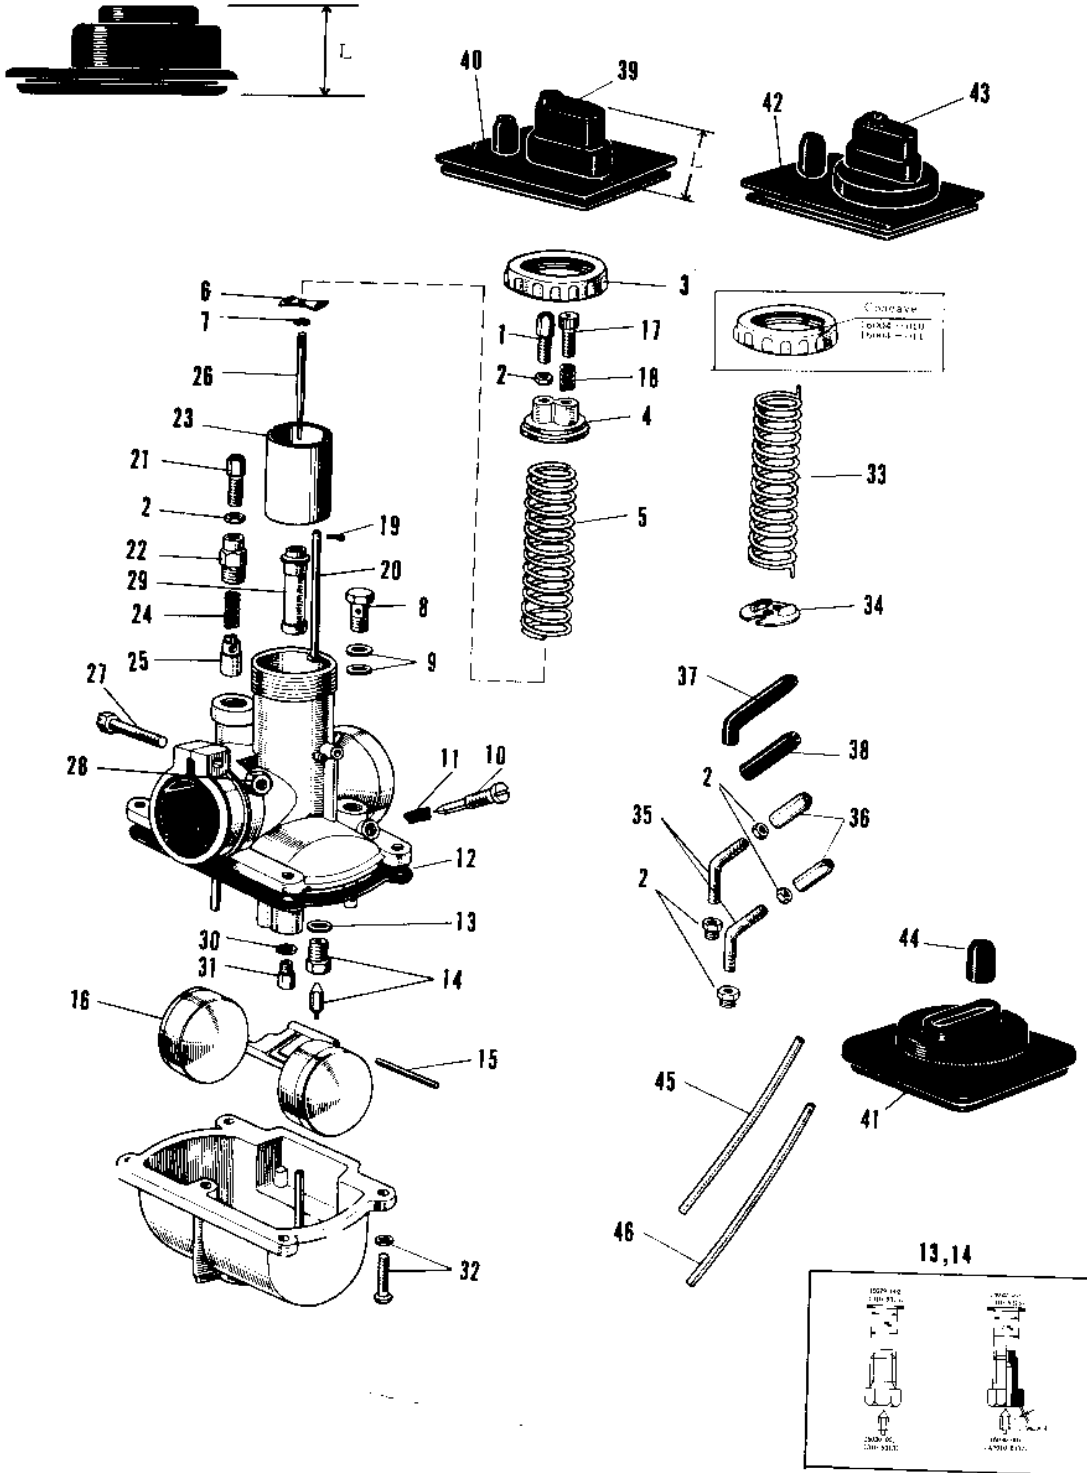

1967 Samurai PARTS DIAGRAM

CARBURETOR VM22SC, VM26SC

1967 Samurai PARTS LIST

CARBURETOR VM22SC, VM26SC

ITEM NAME	PART NUMBER	QUANTITY
CARBURETOR ASSY (Ref # 1~32)	16001-038	2
CABLE ADJUSTER (Ref # 1)	16002-002	2
NUT CABLE ADJUST LOCK (Ref # 2)	16003-004	4
CAP-MIXING CHAMBER (Ref # 3)	16004-002	2
CAP MIXING CHAMBER (Ref # 3)	16004-010	2
TOP MIXING CHAMBER (Ref # 4)	16005-005	2
SPRING THROTTLE VALVE (Ref # 5)	16006-013	2
SPRING SEAT THRTL VLV (Ref # 6)	16007-002	2
CIRCLIP (Ref # 7)	16008-010	2
BOLT BANJO (Ref # 8)	92001-014	2
UNAVAILABLE IN PRICE BOOK (Ref # 9)	751P0880	4
SCREW PILOT AIR ADJST (Ref # 10)	16014-003	2
SPRING,THROTTLE ADJST (Ref # 11)	16022-010	2
GASKET FLOAT CHAMBER (Ref # 12)	16019-004	2
WASHER VALVE SEAT (Ref # 13)	16029-002	2
FLOAT VALVE ASSY (Ref # 14)	16030-001	2
FLOAT PIN (Ref # 15)	16032-003	2
FLOAT (Ref # 16)	16031-004	2
SCREW,THROTTLE STOP (Ref # 17)	16021-002	2
SPRING THR STOP SCREW (Ref # 18)	16022-005	2
UNAVAILABLE IN PRICE BOOK (Ref # 19)	16023-001	2
ROD THROTTLE VLV STOP (Ref # 20)	16024-002	2
CABLE ADJUSTER (Ref # 21)	16002-002	2
CAP STARTER PLUNGER (Ref # 22)	16012-004	2
VALVE THROTTLE (Ref # 23)	16025-011	2
SPRING STARTER PLUNG (Ref # 24)	16013-005	2
PLUNGER-ENRICHNER (Ref # 25)	16016-002	2
JET NEEDLE 4J13 (Ref # 26)	16009-012	2
SCREW CLAMP (Ref # 27)	16010-004	2

1967 Samurai PARTS LIST

CARBURETOR VM22SC, VM26SC

ITEM NAME	PART NUMBER	QUANTITY
NUT 6MM (Ref # 28)	311B0600	(2
NUT 6MM (Ref # 28)	311B0600	2
NEEDLE JET 0-6 (Ref # 29)	16017-026	2
WASHER MAIN JET (Ref # 30)	16034-001	2
JET-MAIN NO 150A (Ref # 31)	92063-016	2
SCREW FLOAT CHAMBER (Ref # 32)	16033-008	8
SCREW FLOAT CHAMBER (Ref # 32)	16033-009	8
GROMMET CARB CAP (Ref # 39)	14038-006	2
CAP CARBURETOR (Ref # 40)	14038-008	2
PIPE FUEL OVERFLOW (Ref # 45)	92059-031	1
PIPE FUEL OVERFLOW R (Ref # 46)	92059-027	1