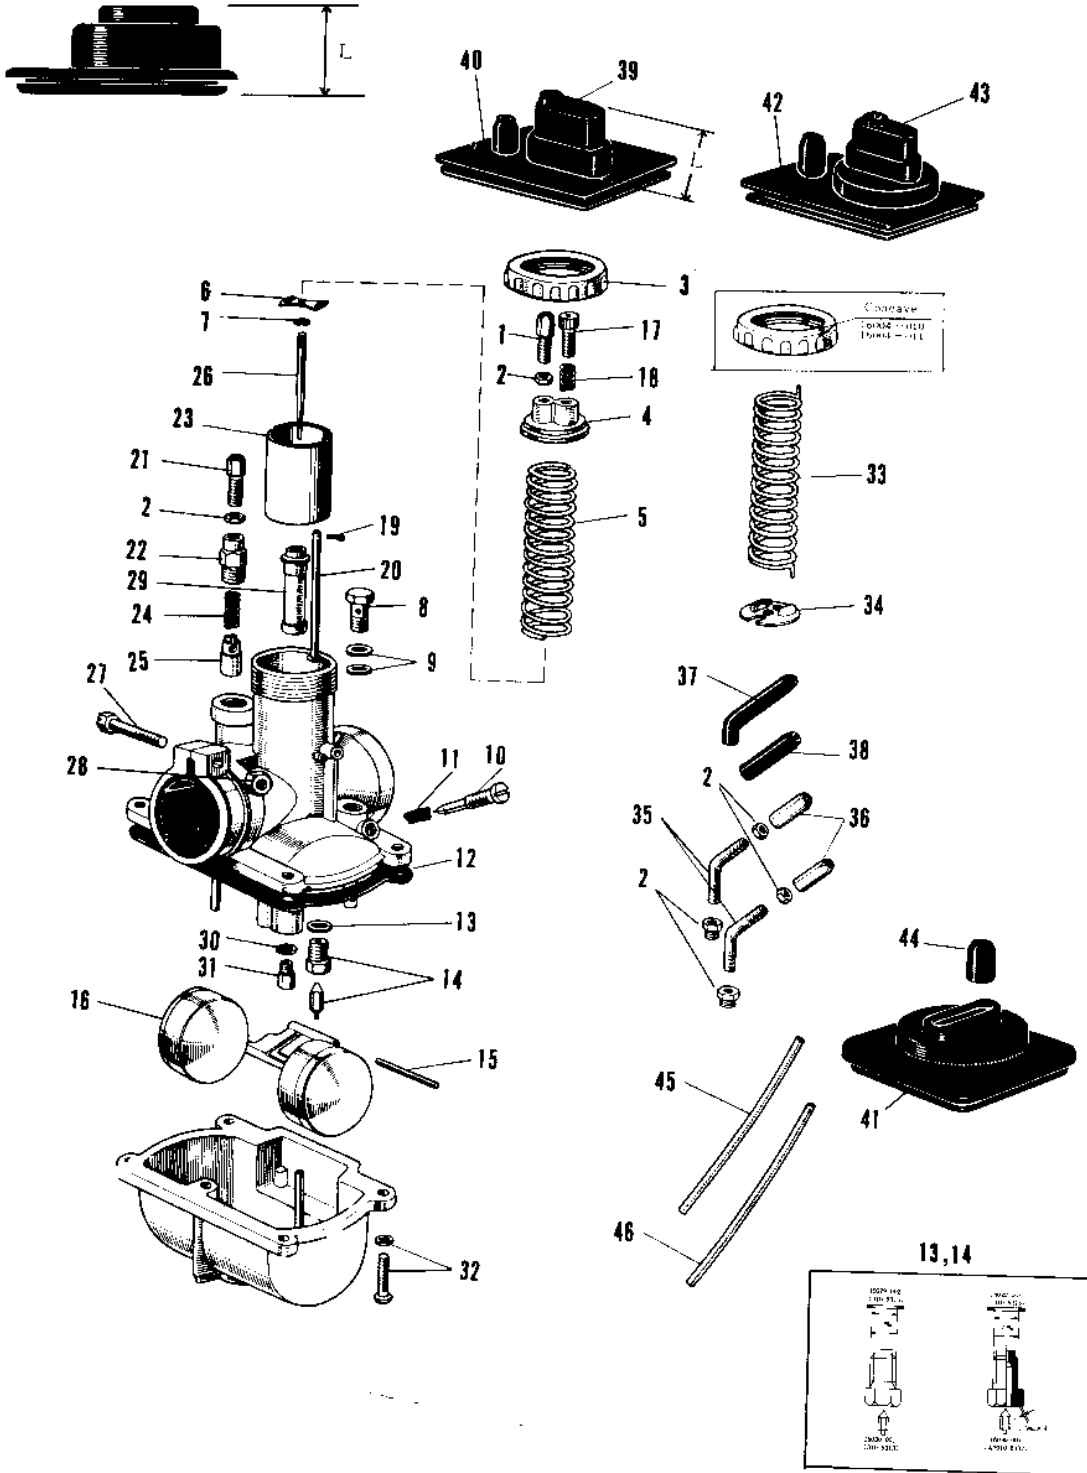

1966 Samurai PARTS DIAGRAM

CARBURETOR VM22SC, VM26SC

1966 Samurai PARTS LIST

CARBURETOR VM22SC, VM26SC

ITEM NAME	PART NUMBER	QUANTITY
CARBURETOR ASSY (Ref # 1~32)	16001-038	2
CABLE ADJUSTER (Ref # 1)	16002-002	2
NUT CABLE ADJUST LOCK (Ref # 2)	16003-004	4
CAP-MIXING CHAMBER (Ref # 3)	16004-002	2
CAP MIXING CHAMBER (Ref # 3)	16004-010	2
TOP MIXING CHAMBER (Ref # 4)	16005-005	2
SPRING THROTTLE VALVE (Ref # 5)	16006-013	2
SPRING SEAT THRTL VLV (Ref # 6)	16007-002	2
CIRCLIP (Ref # 7)	16008-010	2
BOLT BANJO (Ref # 8)	92001-014	2
UNAVAILABLE IN PRICE BOOK (Ref # 9)	751P0880	4
SCREW PILOT AIR ADJST (Ref # 10)	16014-003	2
SPRING,THROTTLE ADJST (Ref # 11)	16022-010	2
GASKET FLOAT CHAMBER (Ref # 12)	16019-004	2
WASHER VALVE SEAT (Ref # 13)	16029-002	2
FLOAT VALVE ASSY (Ref # 14)	16030-001	2
FLOAT PIN (Ref # 15)	16032-003	2
FLOAT (Ref # 16)	16031-004	2
SCREW,THROTTLE STOP (Ref # 17)	16021-002	2
SPRING THR STOP SCREW (Ref # 18)	16022-005	2
UNAVAILABLE IN PRICE BOOK (Ref # 19)	16023-001	2
ROD THROTTLE VLV STOP (Ref # 20)	16024-002	2
CABLE ADJUSTER (Ref # 21)	16002-002	2
CAP STARTER PLUNGER (Ref # 22)	16012-004	2
VALVE THROTTLE (Ref # 23)	16025-011	2
SPRING STARTER PLUNG (Ref # 24)	16013-005	2
PLUNGER-ENRICHNER (Ref # 25)	16016-002	2
JET NEEDLE 4J13 (Ref # 26)	16009-012	2
SCREW CLAMP (Ref # 27)	16010-004	2

1966 Samurai PARTS LIST

CARBURETOR VM22SC, VM26SC

ITEM NAME	PART NUMBER	QUANTITY
NUT 6MM (Ref # 28)	311B0600	(2
NUT 6MM (Ref # 28)	311B0600	2
NEEDLE JET 0-6 (Ref # 29)	16017-026	2
WASHER MAIN JET (Ref # 30)	16034-001	2
JET-MAIN NO 150A (Ref # 31)	92063-016	2
SCREW FLOAT CHAMBER (Ref # 32)	16033-008	8
SCREW FLOAT CHAMBER (Ref # 32)	16033-009	8
GROMMET CARB CAP (Ref # 39)	14038-006	2
CAP CARBURETOR (Ref # 40)	14038-008	2
PIPE FUEL OVERFLOW (Ref # 45)	92059-031	1
PIPE FUEL OVERFLOW R (Ref # 46)	92059-027	1