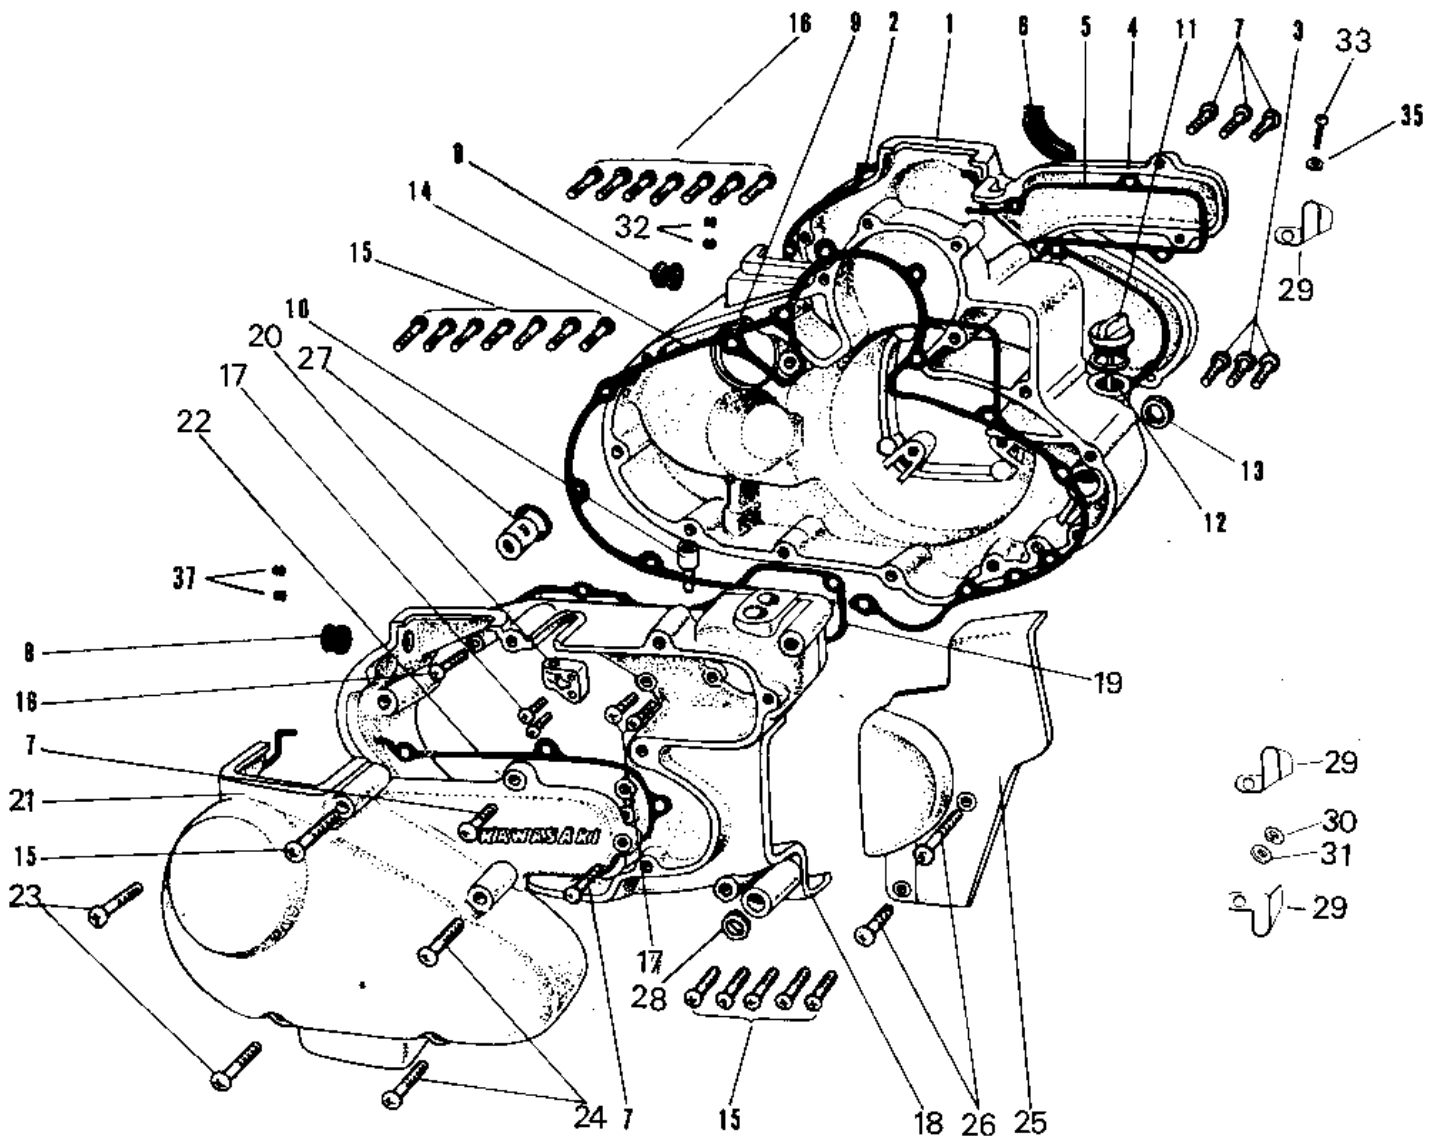

1968 Avenger PARTS DIAGRAM

ENGINE COVERS

1968 Avenger PARTS LIST

ENGINE COVERS

ITEM NAME	PART NUMBER	QUANTITY
COVER R.H CARBURETOR (Ref # 1)	14030-007	1
GASKET R.H CARB COVER (Ref # 2)	14047-004	1
SCREW OVL CNTSNK 6X25 (Ref # 3)	222B0625	3
CAP R.H ENGINE COVER (Ref # 4)	14034-001	1
GASKET R.H COV CAP A (Ref # 5)	14046-010	1
GSKT RH ENG COV CAP B (Ref # 6)	14016-011	1
SCREW PAN HEAD 6X20 (Ref # 7)	220B0620	5
CAP CARB MOUNT HOLE (Ref # 8)	14039-001	2
COVER R.H ENGINE (Ref # 9)	14032-023	1
PIPE FUEL OVERFLOW (Ref # 10)	16116-001	1
PLUG OIL FILLER (Ref # 11)	16115-002	1
"O" RING,20MM (Ref # 12)	670B2020	1
OIL SEAL TB16267 (Ref # 13)	92051-003	1
GASKET R.H ENGINE COV (Ref # 14)	14046-008	1
SCREW PAN HEAD 6X50 (Ref # 15)	220B0650	17
SCREW PAN HEAD 6X40 (Ref # 16)	220B0640	10
SCREW PAN HEAD 6X25 (Ref # 17)	220B0625	5
COVER L.H ENGINE (Ref # 18)	14031-029	1
GASKET L.H ENGINE COV (Ref # 19)	14045-002	1
GUIDE OIL PUMP CABLE (Ref # 20)	14044-004	1
COVER L.H CARBURETOR (Ref # 21)	14030-010	1
GASKET L.H CARB COVER (Ref # 22)	14047-006	1
SCREW OVL CNTSNK 6X50 (Ref # 23)	222B0650	2
SCREW OVL CNTSNK 6X40 (Ref # 24)	222B0640	2
COVER DRIVE CHAIN FR (Ref # 25)	14026-001	1
SCREW PAN HEAD 6X70 (Ref # 26)	220B0670	2
DRAIN AIR (Ref # 27)	16116-003	2
OIL SEAL SB12205 (Ref # 28)	92049-004	1
GUIDE OVERFLOW PIPE (Ref # 29)	16068-001	3

1968 Avenger PARTS LIST

ENGINE COVERS

ITEM NAME	PART NUMBER	QUANTITY
WASHER PLAIN 6MM (Ref # 30)	410B0600	3
PLUG RUBBER (Ref # 32)	92074-016	2
SCREW OVL CNTSNK 6X20 (Ref # 33)	222B0620	1