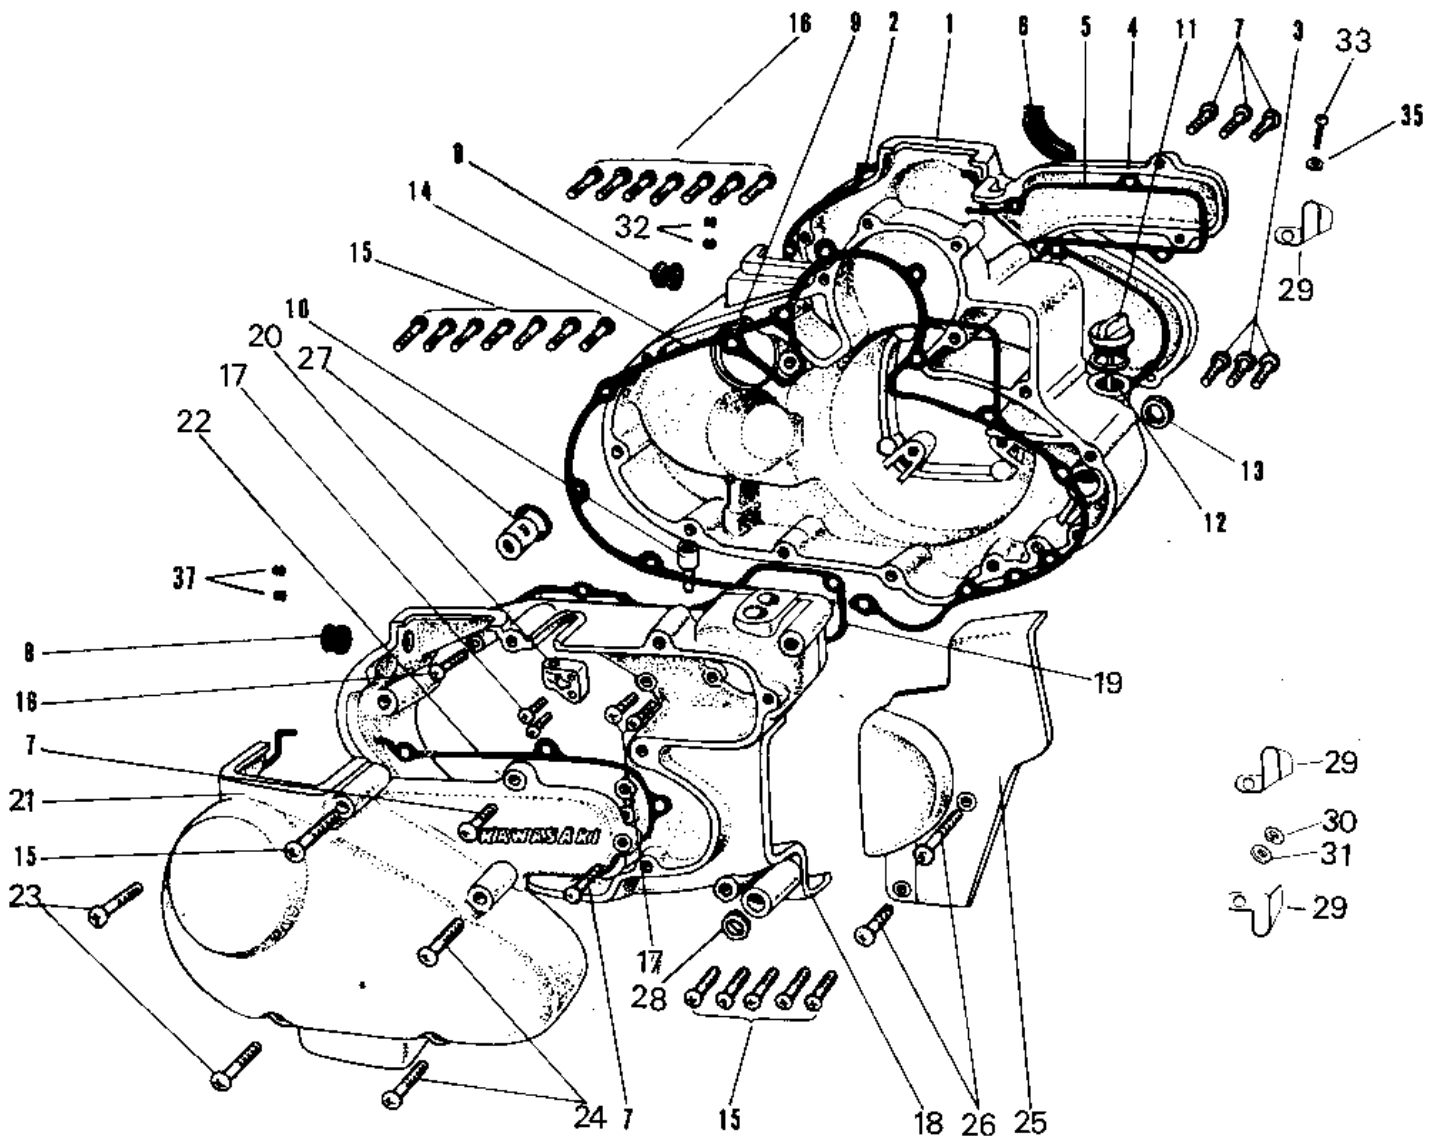

1967 Avenger PARTS DIAGRAM

ENGINE COVERS

1967 Avenger PARTS LIST

ENGINE COVERS

ITEM NAME	PART NUMBER	QUANTITY
COVER R.H CARBURETOR (Ref # 1)	14030-007	1
GASKET R.H CARB COVER (Ref # 2)	14047-004	1
SCREW OVL CNTSNK 6X25 (Ref # 3)	222B0625	3
CAP R.H ENGINE COVER (Ref # 4)	14034-001	1
GASKET R.H COV CAP A (Ref # 5)	14046-010	1
GSKT RH ENG COV CAP B (Ref # 6)	14016-011	1
SCREW PAN HEAD 6X20 (Ref # 7)	220B0620	5
CAP CARB MOUNT HOLE (Ref # 8)	14039-001	2
COVER R.H ENGINE (Ref # 9)	14032-023	1
PIPE FUEL OVERFLOW (Ref # 10)	16116-001	1
PLUG OIL FILLER (Ref # 11)	16115-002	1
"O" RING,20MM (Ref # 12)	670B2020	1
OIL SEAL TB16267 (Ref # 13)	92051-003	1
GASKET R.H ENGINE COV (Ref # 14)	14046-008	1
SCREW PAN HEAD 6X50 (Ref # 15)	220B0650	17
SCREW PAN HEAD 6X40 (Ref # 16)	220B0640	10
SCREW PAN HEAD 6X25 (Ref # 17)	220B0625	5
COVER L.H ENGINE (Ref # 18)	14031-029	1
GASKET L.H ENGINE COV (Ref # 19)	14045-002	1
GUIDE OIL PUMP CABLE (Ref # 20)	14044-004	1
COVER L.H CARBURETOR (Ref # 21)	14030-010	1
GASKET L.H CARB COVER (Ref # 22)	14047-006	1
SCREW OVL CNTSNK 6X50 (Ref # 23)	222B0650	2
SCREW OVL CNTSNK 6X40 (Ref # 24)	222B0640	2
COVER DRIVE CHAIN FR (Ref # 25)	14026-001	1
SCREW PAN HEAD 6X70 (Ref # 26)	220B0670	2
DRAIN AIR (Ref # 27)	16116-003	2
OIL SEAL SB12205 (Ref # 28)	92049-004	1
GUIDE OVERFLOW PIPE (Ref # 29)	16068-001	3

1967 Avenger PARTS LIST

ENGINE COVERS

ITEM NAME	PART NUMBER	QUANTITY
WASHER PLAIN 6MM (Ref # 30)	410B0600	3
PLUG RUBBER (Ref # 32)	92074-016	2
SCREW OVL CNTSNK 6X20 (Ref # 33)	222B0620	1