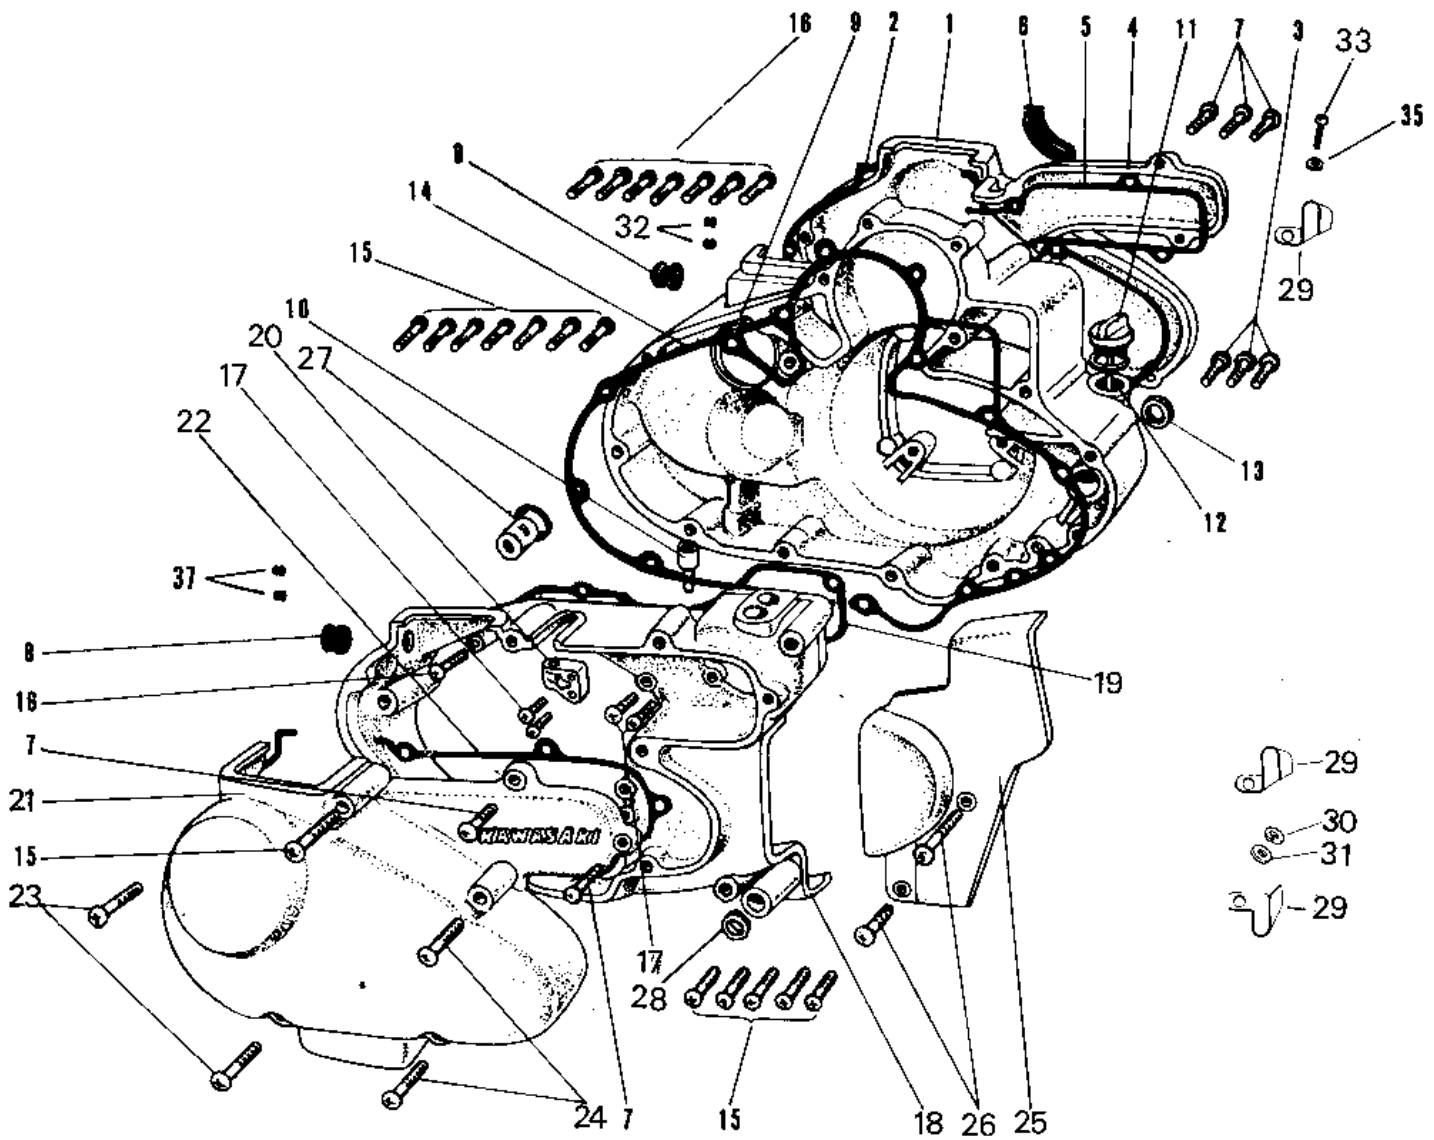

## 1967 Avenger PARTS DIAGRAM

ENGINE COVERS

### ENGINE COVERS

ITEM NAME	PART NUMBER	QUANTITY
COVER R.H CARBURETOR (Ref # 1)	14030-007	1
GASKET R.H CARB COVER (Ref # 2)	14047-004	1
SCREW OVL CNTSNK 6X25 (Ref # 3)	222B0625	1
CAP R.H ENGINE COVER (Ref # 4)	14034-001	1
GASKET R.H COV CAP A (Ref # 5)	14046-010	1
GSKT RH ENG COV CAP B (Ref # 6)	14016-011	1
SCREW PAN HEAD 6X20 (Ref # 7)	220B0620	1
CAP CARB MOUNT HOLE (Ref # 8)	14039-001	1
COVER R.H ENGINE (Ref # 9)	14032-023	1
PIPE FUEL OVERFLOW (Ref # 10)	16116-001	1
PLUG OIL FILLER (Ref # 11)	16115-002	1
"O" RING,20MM (Ref # 12)	670B2020	1
OIL SEAL TB16267 (Ref # 13)	92051-003	1
GASKET R.H ENGINE COV (Ref # 14)	14046-008	1
SCREW PAN HEAD 6X50 (Ref # 15)	220B0650	1
SCREW PAN HEAD 6X40 (Ref # 16)	220B0640	1
SCREW PAN HEAD 6X25 (Ref # 17)	220B0625	1
COVER L.H ENGINE (Ref # 18)	14031-029	1
GASKET L.H ENGINE COV (Ref # 19)	14045-002	1
GUIDE OIL PUMP CABLE (Ref # 20)	14044-004	1
COVER L.H CARBURETOR (Ref # 21)	14030-010	1
GASKET L.H CARB COVER (Ref # 22)	14047-006	1
SCREW OVL CNTSNK 6X50 (Ref # 23)	222B0650	1
SCREW OVL CNTSNK 6X40 (Ref # 24)	222B0640	1
COVER DRIVE CHAIN FR (Ref # 25)	14026-001	1
SCREW PAN HEAD 6X70 (Ref # 26)	220B0670	1
DRAIN AIR (Ref # 27)	16116-003	1
OIL SEAL SB12205 (Ref # 28)	92049-004	1
GUIDE OVERFLOW PIPE (Ref # 29)	16068-001	1

## 1967 Avenger PARTS LIST

### ENGINE COVERS

ITEM NAME	PART NUMBER	QUANTITY
WASHER PLAIN 6MM (Ref # 30)	410B0600	1
PLUG RUBBER (Ref # 32)	92074-016	1
SCREW OVL CNTSNK 6X20 (Ref # 33)	222B0620	1