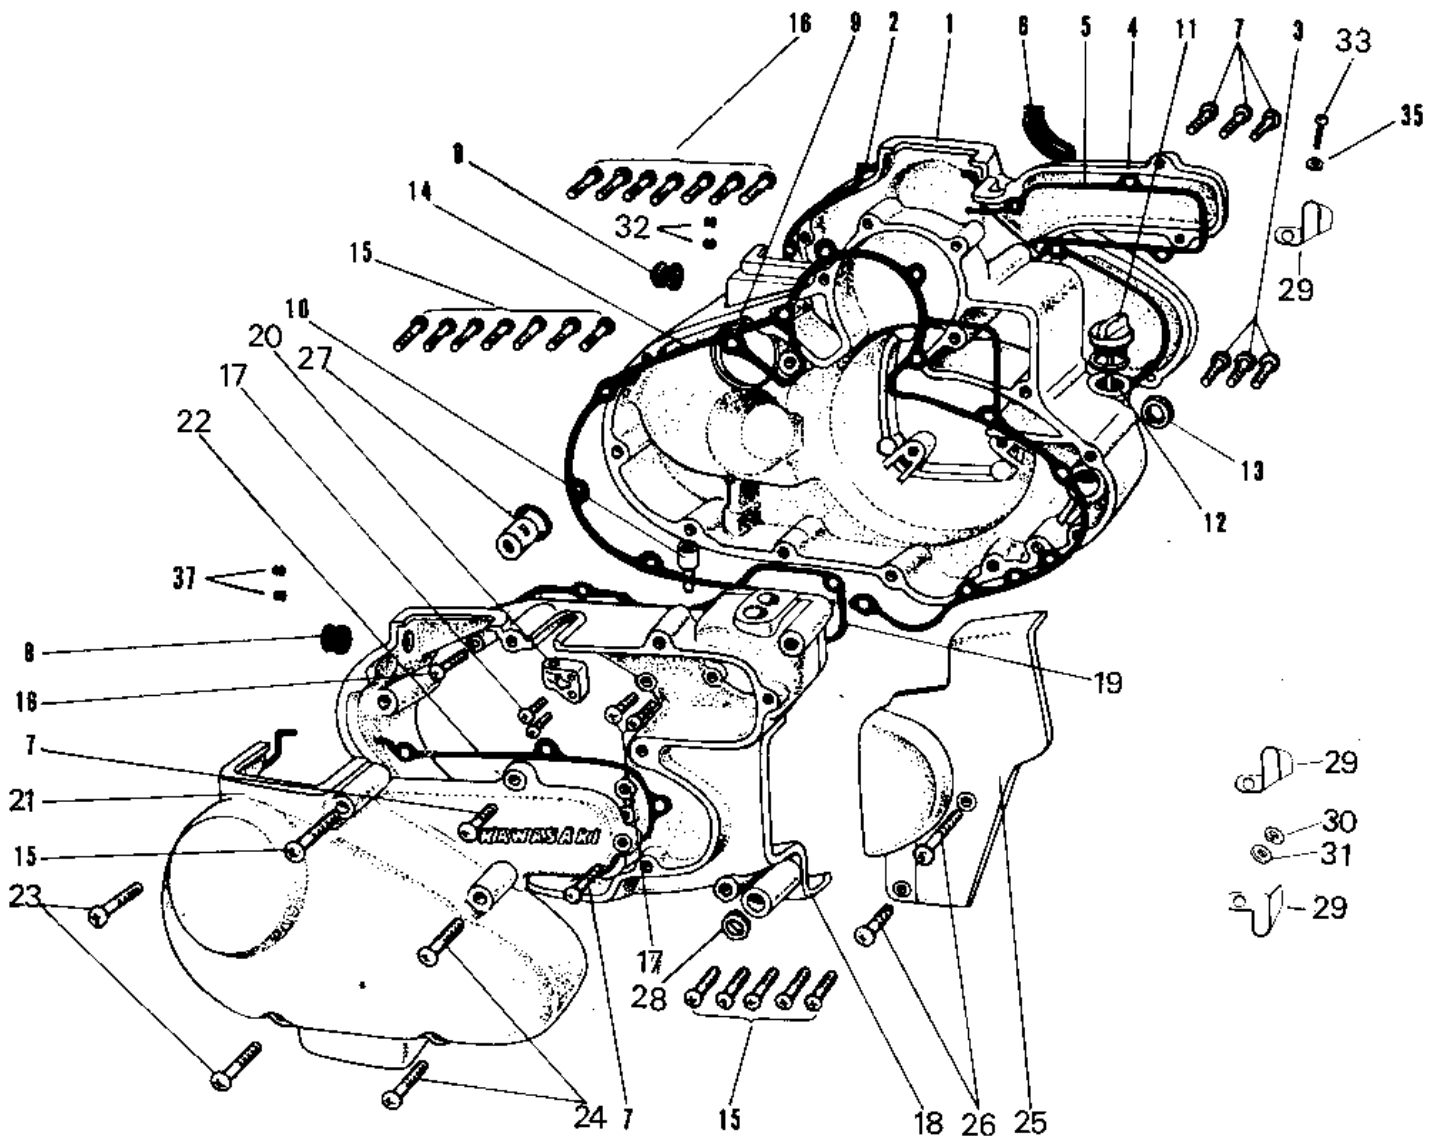

1971 A1SS-B PARTS DIAGRAM

ENGINE COVERS

1971 A1SS-B PARTS LIST

ENGINE COVERS

ITEM NAME	PART NUMBER	QUANTITY
COVER R.H CARBURETOR (Ref # 1)	14030-007	1
GASKET R.H CARB COVER (Ref # 2)	14047-004	1
SCREW OVL CNTSNK 6X25 (Ref # 3)	222B0625	3
CAP R.H ENGINE COVER (Ref # 4)	14034-001	1
GASKET R.H COV CAP A (Ref # 5)	14046-010	1
GSKT RH ENG COV CAP B (Ref # 6)	14016-011	1
SCREW PAN HEAD 6X20 (Ref # 7)	220B0620	5
CAP CARB MOUNT HOLE (Ref # 8)	14039-001	2
COVER R.H ENGINE (Ref # 9)	14032-023	1
PIPE FUEL OVERFLOW (Ref # 10)	16116-001	1
PLUG OIL FILLER (Ref # 11)	16115-002	1
"O" RING,20MM (Ref # 12)	670B2020	1
OIL SEAL TB16267 (Ref # 13)	92051-003	1
GASKET R.H ENGINE COV (Ref # 14)	14046-008	1
SCREW PAN HEAD 6X50 (Ref # 15)	220B0650	17
SCREW PAN HEAD 6X40 (Ref # 16)	220B0640	10
SCREW PAN HEAD 6X25 (Ref # 17)	220B0625	5
COVER L.H ENGINE (Ref # 18)	14031-029	1
GASKET L.H ENGINE COV (Ref # 19)	14045-002	1
GUIDE OIL PUMP CABLE (Ref # 20)	14044-004	1
COVER L.H CARBURETOR (Ref # 21)	14030-010	1
GASKET L.H CARB COVER (Ref # 22)	14047-006	1
SCREW OVL CNTSNK 6X50 (Ref # 23)	222B0650	2
SCREW OVL CNTSNK 6X40 (Ref # 24)	222B0640	2
COVER DRIVE CHAIN FR (Ref # 25)	14026-001	1
SCREW PAN HEAD 6X70 (Ref # 26)	220B0670	2
DRAIN AIR (Ref # 27)	16116-003	2
OIL SEAL SB12205 (Ref # 28)	92049-004	1
GUIDE OVERFLOW PIPE (Ref # 29)	16068-001	3

1971 A1SS-B PARTS LIST

ENGINE COVERS

ITEM NAME	PART NUMBER	QUANTITY
WASHER PLAIN 6MM (Ref # 30)	410B0600	3
PLUG RUBBER (Ref # 32)	92074-016	2
SCREW OVL CNTSNK 6X20 (Ref # 33)	222B0620	1