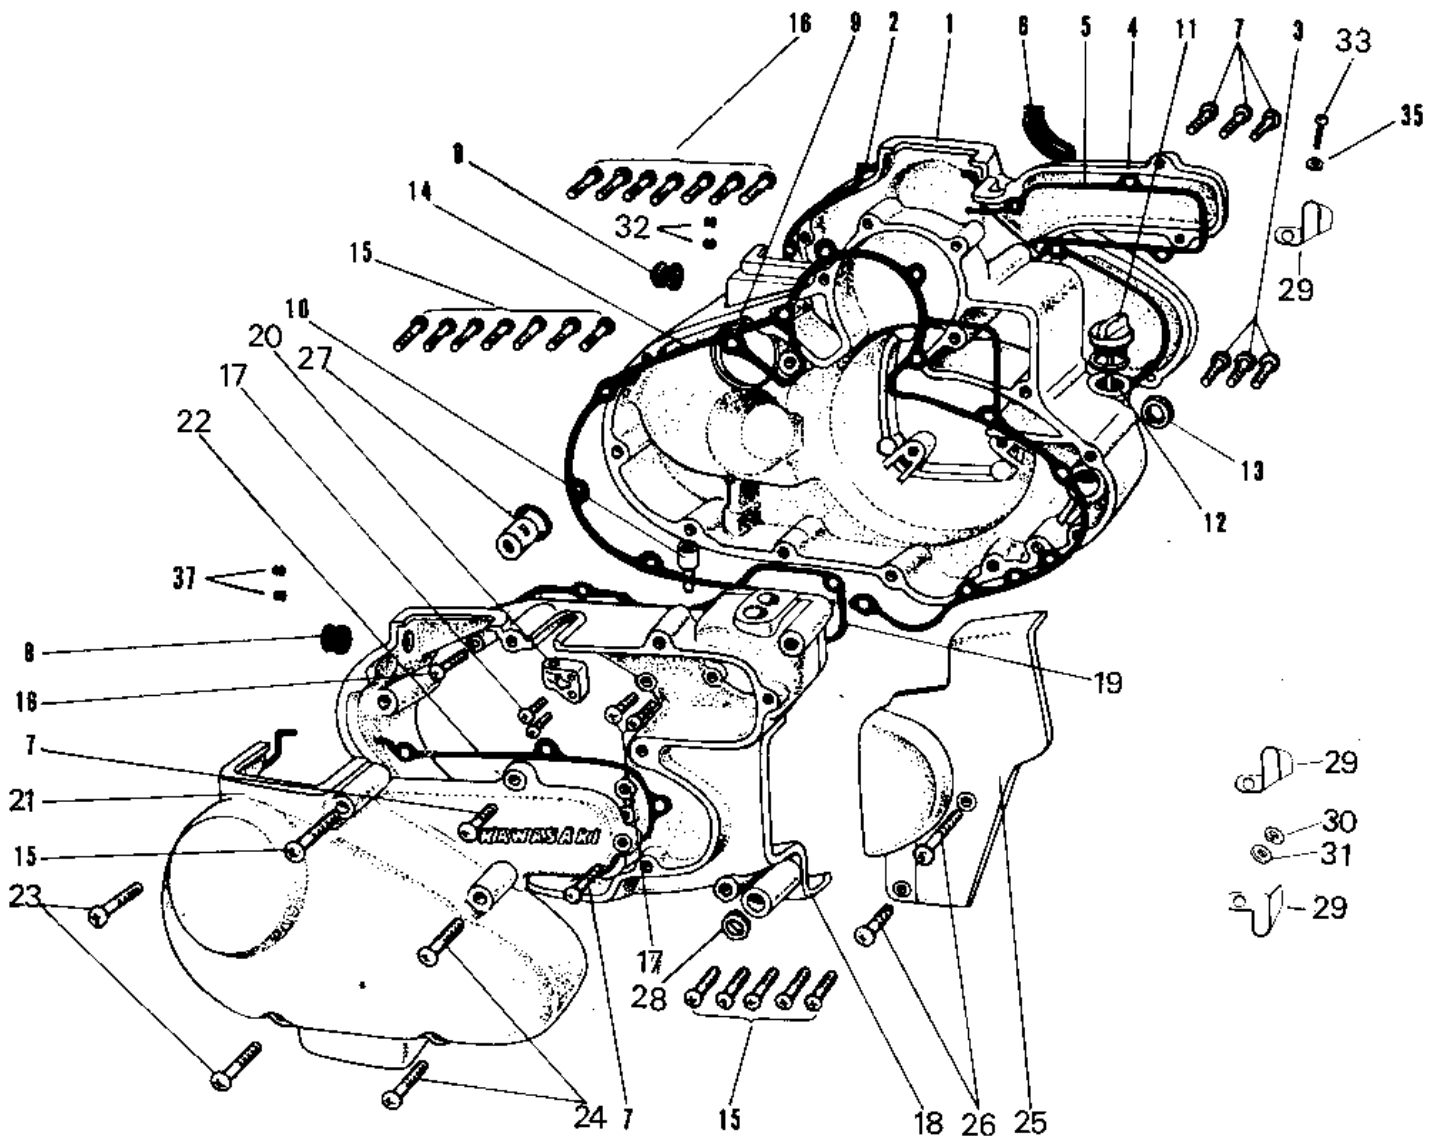

1967 A1SS PARTS DIAGRAM

ENGINE COVERS

1967 A1SS PARTS LIST

ENGINE COVERS

ITEM NAME	PART NUMBER	QUANTITY
COVER R.H CARBURETOR (Ref # 1)	14030-007	1
GASKET R.H CARB COVER (Ref # 2)	14047-004	1
SCREW OVL CNTSNK 6X25 (Ref # 3)	222B0625	3
CAP R.H ENGINE COVER (Ref # 4)	14034-001	1
GASKET R.H COV CAP A (Ref # 5)	14046-010	1
GSKT RH ENG COV CAP B (Ref # 6)	14016-011	1
SCREW PAN HEAD 6X20 (Ref # 7)	220B0620	5
CAP CARB MOUNT HOLE (Ref # 8)	14039-001	2
COVER R.H ENGINE (Ref # 9)	14032-023	1
PIPE FUEL OVERFLOW (Ref # 10)	16116-001	1
PLUG OIL FILLER (Ref # 11)	16115-002	1
"O" RING,20MM (Ref # 12)	670B2020	1
OIL SEAL TB16267 (Ref # 13)	92051-003	1
GASKET R.H ENGINE COV (Ref # 14)	14046-008	1
SCREW PAN HEAD 6X50 (Ref # 15)	220B0650	17
SCREW PAN HEAD 6X40 (Ref # 16)	220B0640	10
SCREW PAN HEAD 6X25 (Ref # 17)	220B0625	5
COVER L.H ENGINE (Ref # 18)	14031-029	1
GASKET L.H ENGINE COV (Ref # 19)	14045-002	1
GUIDE OIL PUMP CABLE (Ref # 20)	14044-004	1
COVER L.H CARBURETOR (Ref # 21)	14030-010	1
GASKET L.H CARB COVER (Ref # 22)	14047-006	1
SCREW OVL CNTSNK 6X50 (Ref # 23)	222B0650	2
SCREW OVL CNTSNK 6X40 (Ref # 24)	222B0640	2
COVER DRIVE CHAIN FR (Ref # 25)	14026-001	1
SCREW PAN HEAD 6X70 (Ref # 26)	220B0670	2
DRAIN AIR (Ref # 27)	16116-003	2
OIL SEAL SB12205 (Ref # 28)	92049-004	1
GUIDE OVERFLOW PIPE (Ref # 29)	16068-001	3

1967 A1SS PARTS LIST

ENGINE COVERS

ITEM NAME	PART NUMBER	QUANTITY
WASHER PLAIN 6MM (Ref # 30)	410B0600	3
PLUG RUBBER (Ref # 32)	92074-016	2
SCREW OVL CNTSNK 6X20 (Ref # 33)	222B0620	1