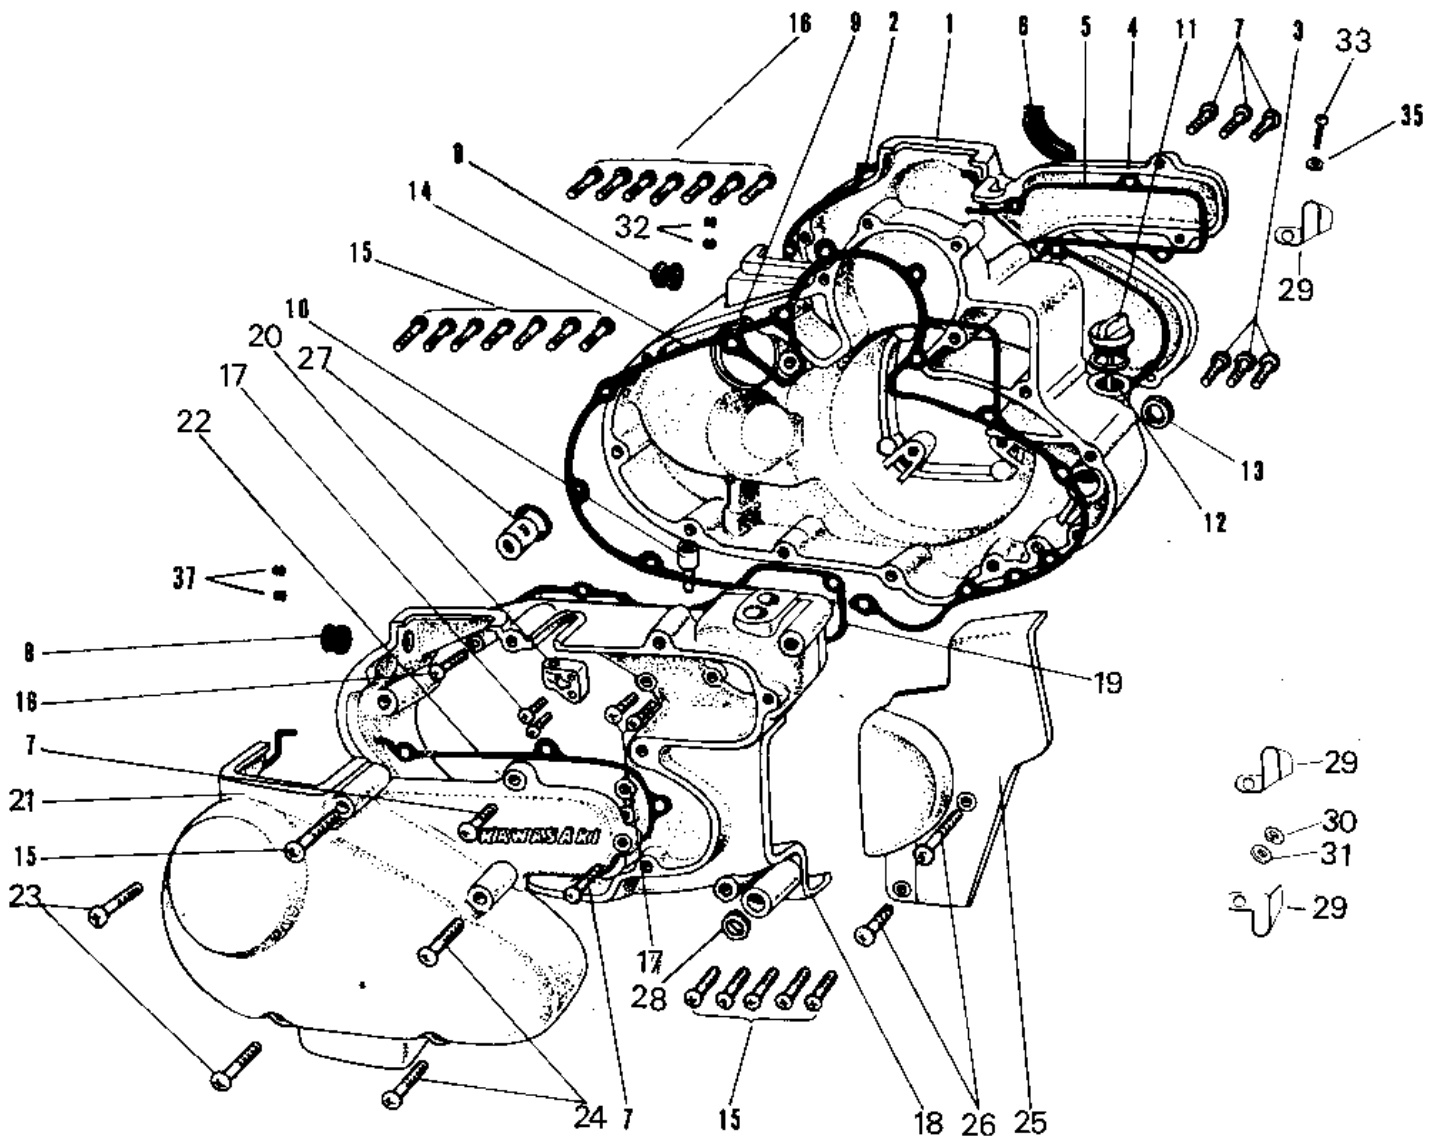

# 1967 Samurai PARTS DIAGRAM

## ENGINE COVERS

## ENGINE COVERS

ITEM NAME	PART NUMBER	QUANTITY
COVER R.H CARBURETOR (Ref # 1)	14030-007	1
GASKET R.H CARB COVER (Ref # 2)	14047-004	1
SCREW OVL CNTSNK 6X25 (Ref # 3)	222B0625	3
CAP R.H ENGINE COVER (Ref # 4)	14034-001	1
GASKET R.H COV CAP A (Ref # 5)	14046-010	1
GSKT RH ENG COV CAP B (Ref # 6)	14016-011	1
SCREW PAN HEAD 6X20 (Ref # 7)	220B0620	5
CAP CARB MOUNT HOLE (Ref # 8)	14039-001	2
COVER R.H ENGINE (Ref # 9)	14032-023	1
PIPE FUEL OVERFLOW (Ref # 10)	16116-001	1
PLUG OIL FILLER (Ref # 11)	16115-002	1
"O" RING,20MM (Ref # 12)	670B2020	1
OIL SEAL TB16267 (Ref # 13)	92051-003	1
GASKET R.H ENGINE COV (Ref # 14)	14046-008	1
SCREW PAN HEAD 6X50 (Ref # 15)	220B0650	17
SCREW PAN HEAD 6X40 (Ref # 16)	220B0640	10
SCREW PAN HEAD 6X25 (Ref # 17)	220B0625	5
COVER L.H ENGINE (Ref # 18)	14031-029	1
GASKET L.H ENGINE COV (Ref # 19)	14045-002	1
GUIDE OIL PUMP CABLE (Ref # 20)	14044-004	1
COVER L.H CARBURETOR (Ref # 21)	14030-010	1
GASKET L.H CARB COVER (Ref # 22)	14047-006	1
SCREW OVL CNTSNK 6X50 (Ref # 23)	222B0650	2
SCREW OVL CNTSNK 6X40 (Ref # 24)	222B0640	2
COVER DRIVE CHAIN FR (Ref # 25)	14026-001	1
SCREW PAN HEAD 6X70 (Ref # 26)	220B0670	2
DRAIN AIR (Ref # 27)	16116-003	2
OIL SEAL SB12205 (Ref # 28)	92049-004	1
GUIDE OVERFLOW PIPE (Ref # 29)	16068-001	3

## ENGINE COVERS

ITEM NAME	PART NUMBER	QUANTITY
WASHER PLAIN 6MM (Ref # 30)	410B0600	3
PLUG RUBBER (Ref # 32)	92074-016	2
SCREW OVL CNTSNK 6X20 (Ref # 33)	222B0620	1