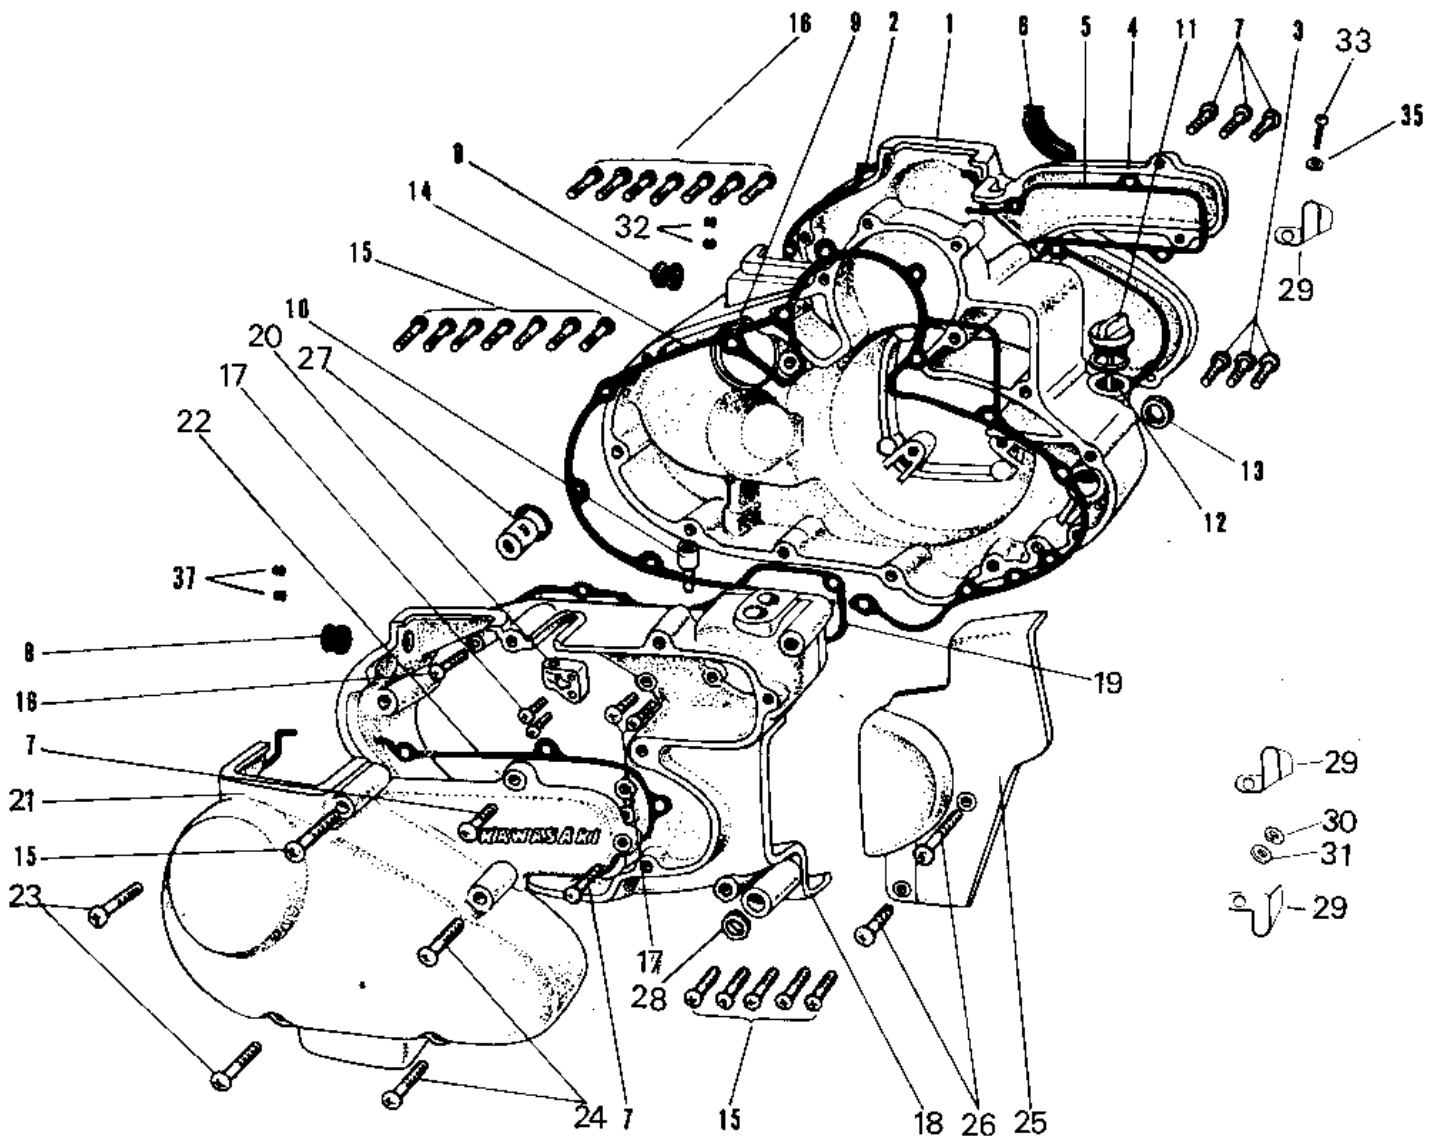

1968 Samurai PARTS DIAGRAM

ENGINE COVERS

1968 Samurai PARTS LIST

ENGINE COVERS

ITEM NAME	PART NUMBER	QUANTITY
COVER R.H CARBURETOR (Ref # 1)	14030-007	1
GASKET R.H CARB COVER (Ref # 2)	14047-004	1
SCREW OVL CNTSNK 6X25 (Ref # 3)	222B0625	1
CAP R.H ENGINE COVER (Ref # 4)	14034-001	1
GASKET R.H COV CAP A (Ref # 5)	14046-010	1
GSKT RH ENG COV CAP B (Ref # 6)	14016-011	1
SCREW PAN HEAD 6X20 (Ref # 7)	220B0620	1
CAP CARB MOUNT HOLE (Ref # 8)	14039-001	1
COVER R.H ENGINE (Ref # 9)	14032-023	1
PIPE FUEL OVERFLOW (Ref # 10)	16116-001	1
PLUG OIL FILLER (Ref # 11)	16115-002	1
"O" RING,20MM (Ref # 12)	670B2020	1
OIL SEAL TB16267 (Ref # 13)	92051-003	1
GASKET R.H ENGINE COV (Ref # 14)	14046-008	1
SCREW PAN HEAD 6X50 (Ref # 15)	220B0650	1
SCREW PAN HEAD 6X40 (Ref # 16)	220B0640	1
SCREW PAN HEAD 6X25 (Ref # 17)	220B0625	1
COVER L.H ENGINE (Ref # 18)	14031-029	1
GASKET L.H ENGINE COV (Ref # 19)	14045-002	1
GUIDE OIL PUMP CABLE (Ref # 20)	14044-004	1
COVER L.H CARBURETOR (Ref # 21)	14030-010	1
GASKET L.H CARB COVER (Ref # 22)	14047-006	1
SCREW OVL CNTSNK 6X50 (Ref # 23)	222B0650	1
SCREW OVL CNTSNK 6X40 (Ref # 24)	222B0640	1
COVER DRIVE CHAIN FR (Ref # 25)	14026-001	1
SCREW PAN HEAD 6X70 (Ref # 26)	220B0670	1
DRAIN AIR (Ref # 27)	16116-003	1
OIL SEAL SB12205 (Ref # 28)	92049-004	1
GUIDE OVERFLOW PIPE (Ref # 29)	16068-001	1

1968 Samurai PARTS LIST

ENGINE COVERS

ITEM NAME	PART NUMBER	QUANTITY
WASHER PLAIN 6MM (Ref # 30)	410B0600	1
PLUG RUBBER (Ref # 32)	92074-016	1
SCREW OVL CNTSNK 6X20 (Ref # 33)	222B0620	1