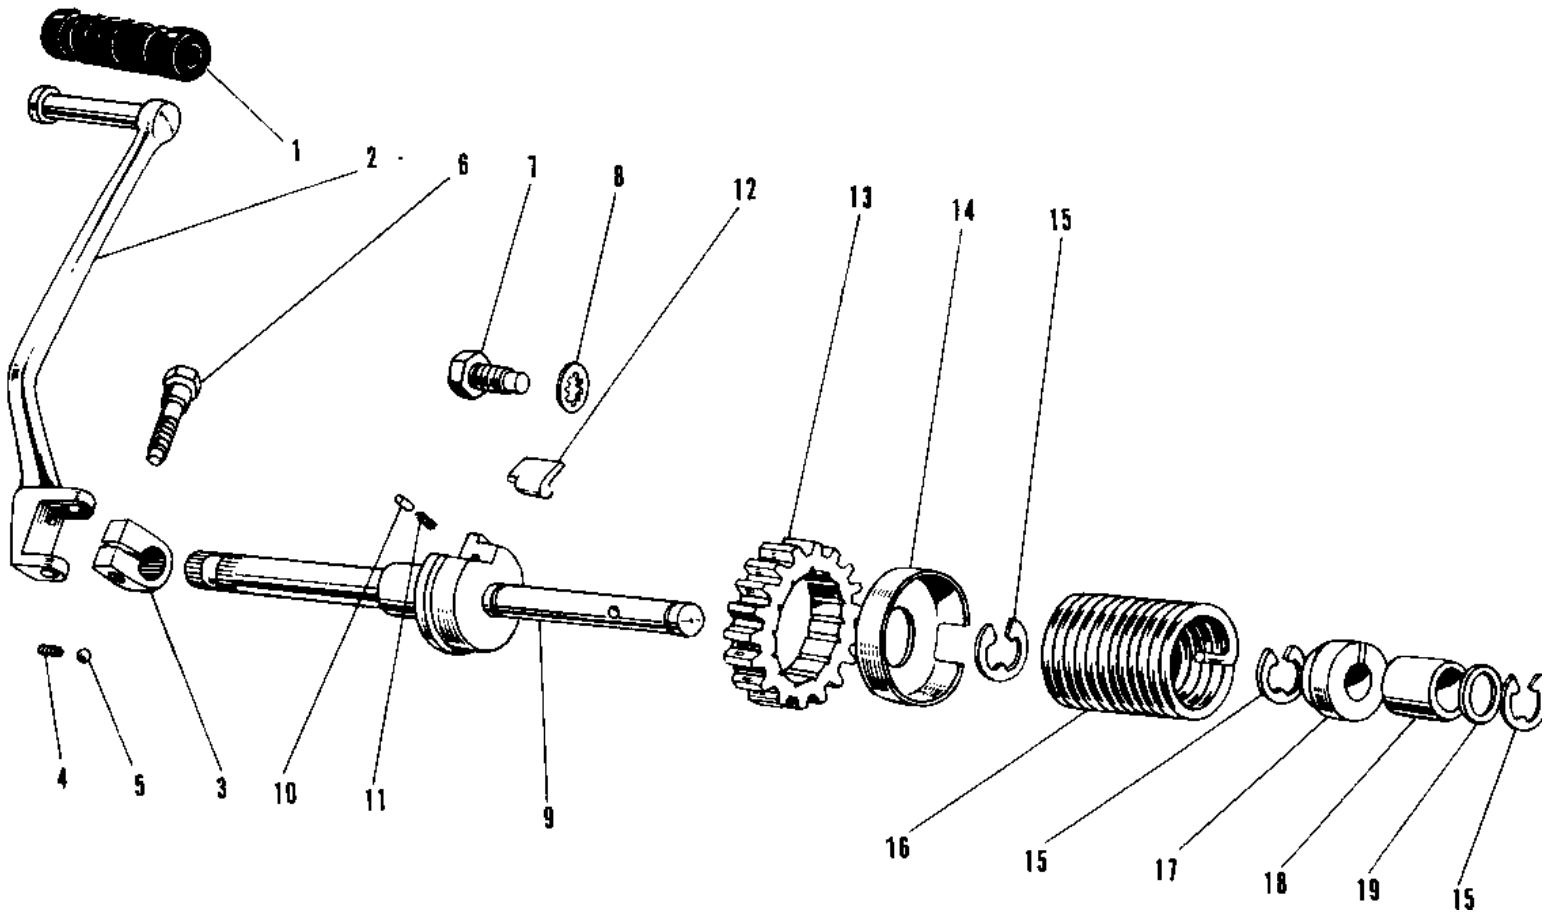

1969 Avenger SS PARTS DIAGRAM

KICKSTARTER MECHANISM

1969 Avenger SS PARTS LIST

KICKSTARTER MECHANISM

ITEM NAME	PART NUMBER	QUANTITY
RUBBER KICK PEDAL (Ref # 1)	13063-004	1
PEDAL,KICKSTARTER (Ref # 2~6)	13064-016	1
BOSS KICK PEDAL (Ref # 3)	13061-007	1
SPRING KICK PEDAL (Ref # 4)	92081-020	1
BALL STEEL 1/4' (Ref # 5)	600A0800	1
BOLT 10MM (Ref # 6)	92001-071	1
STOPPER KICKSTARTER (Ref # 7)	13072-006	1
WASHER LOCK 12MM (Ref # 8)	463G1200	1
SHAFT KICKSTARTER (Ref # 9)	13066-008	1
PIN KICKSTARTER PAWL (Ref # 10)	92042-001	1
SPRING KICK PAWL (Ref # 11)	92081-022	1
PAWL KICKSTARTER (Ref # 12)	13069-006	1
GEAR KICKSTARTER (Ref # 13)	13068-009	1
PLATE KICK GEAR HLDER (Ref # 14)	13071-003	1
CIRCLIP 10MM (Ref # 15)	482J0100	3
SPRING KICKSTARTER (Ref # 16)	92081-021	1
GUIDE KICK SPRING (Ref # 17)	13070-001	1
BUSH KICKSTARTER SFT (Ref # 18)	92028-044	1
WASHER 13MM (Ref # 19)	92022-073	1