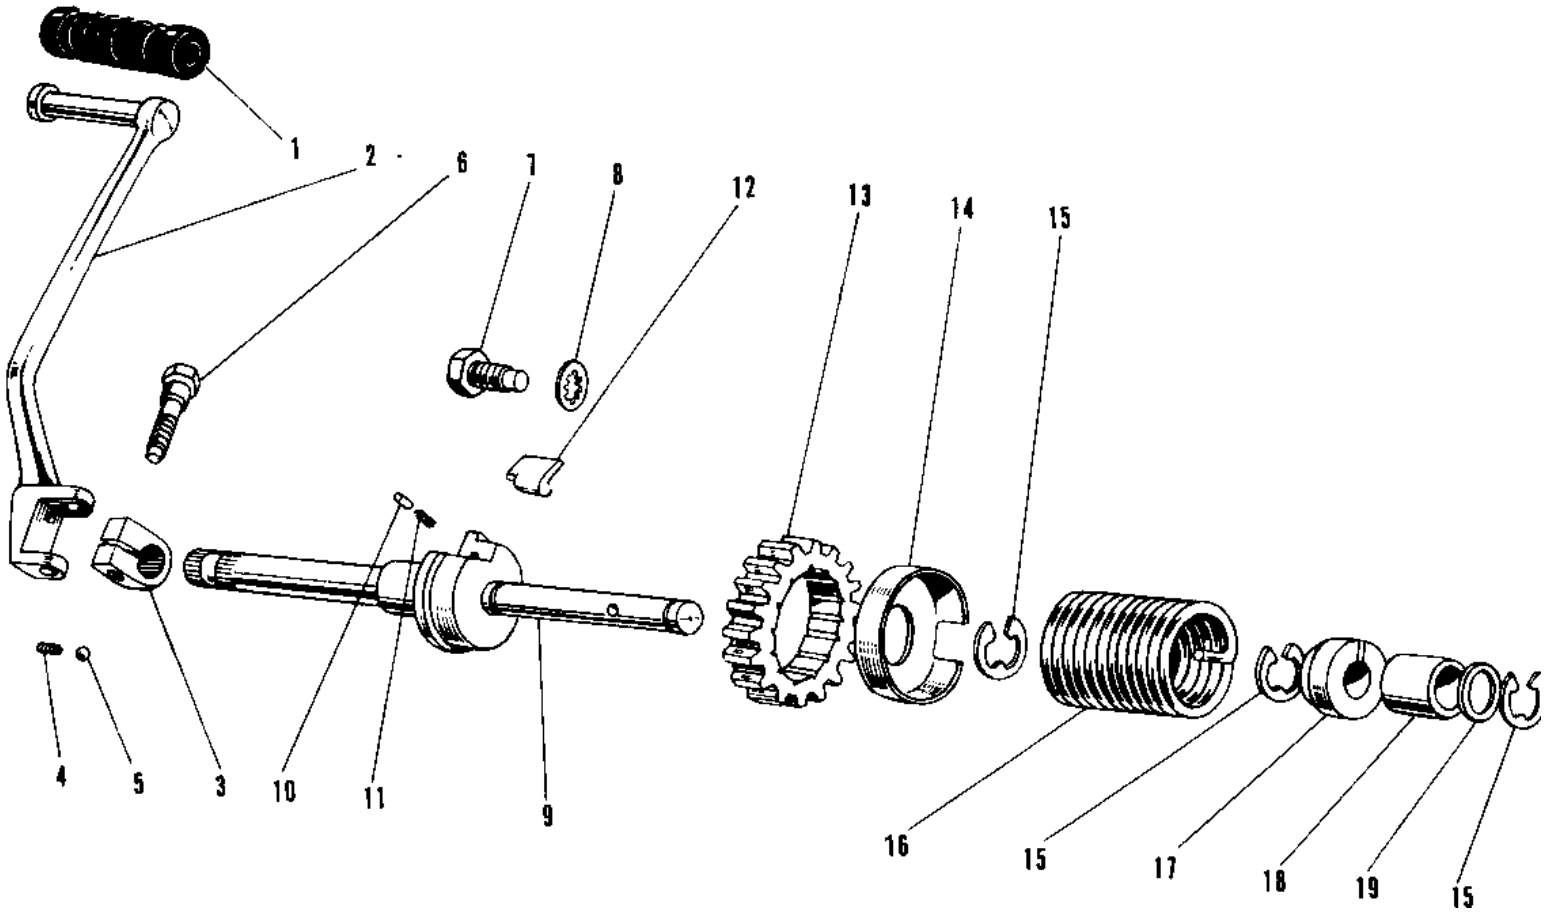

# 1968 Avenger PARTS DIAGRAM

# 1968 Avenger PARTS LIST

## KICKSTARTER MECHANISM

ITEM NAME	PART NUMBER	QUANTITY
RUBBER KICK PEDAL (Ref # 1)	13063-004	1
PEDAL,KICKSTARTER (Ref # 2~6)	13064-016	1
BOSS KICK PEDAL (Ref # 3)	13061-007	1
SPRING KICK PEDAL (Ref # 4)	92081-020	1
BALL STEEL 1/4' (Ref # 5)	600A0800	1
BOLT 10MM (Ref # 6)	92001-071	1
STOPPER KICKSTARTER (Ref # 7)	13072-006	1
WASHER LOCK 12MM (Ref # 8)	463G1200	1
SHAFT KICKSTARTER (Ref # 9)	13066-008	1
PIN KICKSTARTER PAWL (Ref # 10)	92042-001	1
SPRING KICK PAWL (Ref # 11)	92081-022	1
PAWL KICKSTARTER (Ref # 12)	13069-006	1
GEAR KICKSTARTER (Ref # 13)	13068-009	1
PLATE KICK GEAR HLDER (Ref # 14)	13071-003	1
CIRCLIP 10MM (Ref # 15)	482J0100	3
SPRING KICKSTARTER (Ref # 16)	92081-021	1
GUIDE KICK SPRING (Ref # 17)	13070-001	1
BUSH KICKSTARTER SFT (Ref # 18)	92028-044	1
WASHER 13MM (Ref # 19)	92022-073	1