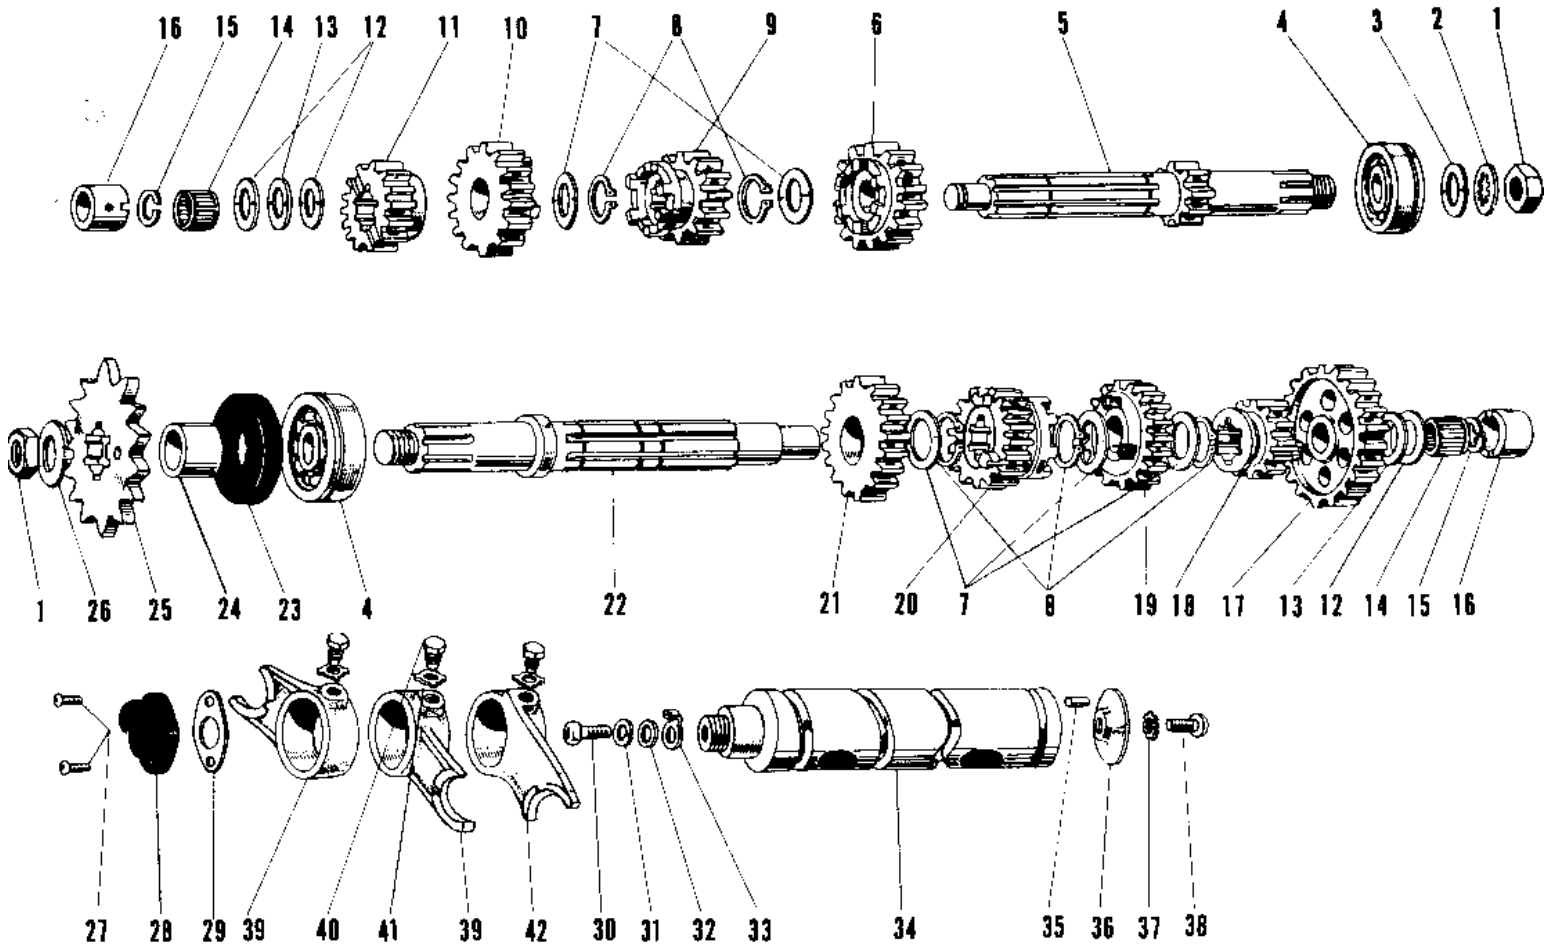

1970 A7SS-A PARTS DIAGRAM

TRANSMISSION

R.H. Side View

1970 A7SS-A PARTS LIST

TRANSMISSION

| ITEM NAME | PART NUMBER | QUANTITY |
|--------------------------------------|-------------|----------|
| NUT 18MM (Ref # 1) | 92015-019 | 2 |
| WASHER LOCK 18MM (Ref # 2) | 463G1800 | 1 |
| WASHER PL 19X36.5X0.8 (Ref # 3) | 92022-074 | 1 |
| BALL BEARING 6305N (Ref # 4) | 92045-020 | 2 |
| SHAFT DRIVE (Ref # 5) | 13127-012 | 1 |
| TOP GEAR DRIVE SHAFT (Ref # 6) | 13136-017 | 1 |
| WASHER 25MM (Ref # 7) | 92022-076 | 5 |
| CIRCLIP (Ref # 8) | 92033-026 | 5 |
| 3RD GEAR DRIVE SHAFT (Ref # 9) | 13132-009 | 1 |
| 4TH GEAR DRIVE SHAFT (Ref # 10) | 13134-003 | 1 |
| 2ND GEAR DRIVE SHAFT (Ref # 11) | 13130-008 | 1 |
| WASHER 17MM (Ref # 12) | 92022-075 | 3 |
| WASHER THRUST (Ref # 13) | 92026-021 | 2 |
| BEARING NEEDLE (Ref # 14) | 92046-005 | 2 |
| CIRCLIP 17MM (Ref # 15) | 92033-009 | 2 |
| BUSH TRANSMISSION SFT (Ref # 16) | 92028-043 | 2 |
| LOW GEAR OUTPUT SHAFT (Ref # 17) | 13129-014 | 1 |
| TOP GEAR OUTPUT SHAFT (Ref # 18) | 13137-007 | 1 |
| 3RD GEAR OUTPUT SHAFT (Ref # 19) | 13133-007 | 1 |
| 4TH GEAR OUTPUT SHAFT (Ref # 20) | 13135-003 | 1 |
| 2ND GEAR OUTPUT SHAFT (Ref # 21) | 13131-010 | 1 |
| SHAFT OUTPUT (Ref # 22) | 13128-013 | 1 |
| OIL SEAL SC326210 (Ref # 23) | 92050-016 | 1 |
| SPACER-ENG SPROCKET (Ref # 24) | 92026-1024 | 1 |
| ENGINE SPROCKET 15T (Ref # 25) | 13144-025 | 1 |
| WASHER,LOCK,18MM (Ref # 26) | 92024-067 | 1 |
| SCREW PAN HEAD 5X16 (Ref # 27) | 220B0516 | 2 |
| UNAVAILABLE IN PRICE BOOK (Ref # 27) | 214B0516A | 2 |
| SWITCH,NEUTRAL (Ref # 28) | 13151-1001 | 1 |