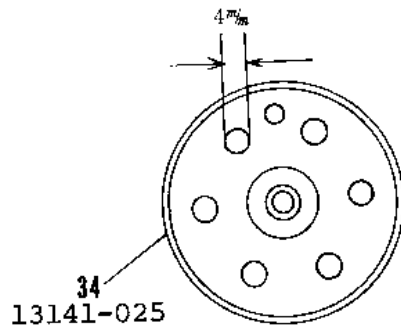

1970 A7SS-A PARTS DIAGRAM

TRANSMISSION

R.H. Side View

1970 A7SS-A PARTS LIST

TRANSMISSION

| ITEM NAME | PART NUMBER | QUANTITY |
|--------------------------------------|-------------|----------|
| NUT 18MM (Ref # 1) | 92015-019 | 2 |
| WASHER LOCK 18MM (Ref # 2) | 463G1800 | 1 |
| WASHER PL 19X36.5X0.8 (Ref # 3) | 92022-074 | 1 |
| BALL BEARING 6305N (Ref # 4) | 92045-020 | 2 |
| SHAFT DRIVE (Ref # 5) | 13127-012 | 1 |
| TOP GEAR DRIVE SHAFT (Ref # 6) | 13136-017 | 1 |
| WASHER 25MM (Ref # 7) | 92022-076 | 5 |
| CIRCLIP (Ref # 8) | 92033-026 | 5 |
| 3RD GEAR DRIVE SHAFT (Ref # 9) | 13132-009 | 1 |
| 4TH GEAR DRIVE SHAFT (Ref # 10) | 13134-003 | 1 |
| 2ND GEAR DRIVE SHAFT (Ref # 11) | 13130-008 | 1 |
| WASHER 17MM (Ref # 12) | 92022-075 | 3 |
| WASHER THRUST (Ref # 13) | 92026-021 | 2 |
| BEARING NEEDLE (Ref # 14) | 92046-005 | 2 |
| CIRCLIP 17MM (Ref # 15) | 92033-009 | 2 |
| BUSH TRANSMISSION SFT (Ref # 16) | 92028-043 | 2 |
| LOW GEAR OUTPUT SHAFT (Ref # 17) | 13129-014 | 1 |
| TOP GEAR OUTPUT SHAFT (Ref # 18) | 13137-007 | 1 |
| 3RD GEAR OUTPUT SHAFT (Ref # 19) | 13133-007 | 1 |
| 4TH GEAR OUTPUT SHAFT (Ref # 20) | 13135-003 | 1 |
| 2ND GEAR OUTPUT SHAFT (Ref # 21) | 13131-010 | 1 |
| SHAFT OUTPUT (Ref # 22) | 13128-013 | 1 |
| OIL SEAL SC326210 (Ref # 23) | 92050-016 | 1 |
| SPACER-ENG SPROCKET (Ref # 24) | 92026-1024 | 1 |
| ENGINE SPROCKET 15T (Ref # 25) | 13144-025 | 1 |
| WASHER,LOCK,18MM (Ref # 26) | 92024-067 | 1 |
| SCREW PAN HEAD 5X16 (Ref # 27) | 220B0516 | 2 |
| UNAVAILABLE IN PRICE BOOK (Ref # 27) | 214B0516A | 2 |
| SWITCH,NEUTRAL (Ref # 28) | 13151-1001 | 1 |