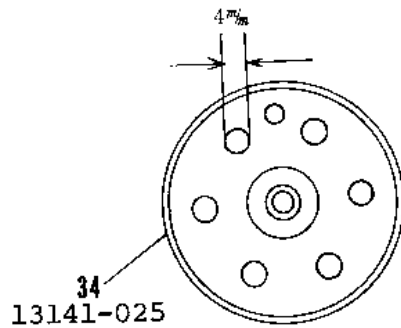

1967 Avenger SS PARTS DIAGRAM

TRANSMISSION

1967 Avenger SS PARTS LIST

TRANSMISSION

ITEM NAME	PART NUMBER	QUANTITY
NUT 18MM (Ref # 1)	92015-019	1
WASHER LOCK 18MM (Ref # 2)	463G1800	1
WASHER PL 19X36.5X0.8 (Ref # 3)	92022-074	1
BALL BEARING 6305N (Ref # 4)	92045-020	1
SHAFT DRIVE (Ref # 5)	13127-012	1
TOP GEAR DRIVE SHAFT (Ref # 6)	13136-017	1
WASHER 25MM (Ref # 7)	92022-076	1
CIRCLIP (Ref # 8)	92033-026	1
3RD GEAR DRIVE SHAFT (Ref # 9)	13132-009	1
4TH GEAR DRIVE SHAFT (Ref # 10)	13134-003	1
2ND GEAR DRIVE SHAFT (Ref # 11)	13130-008	1
WASHER 17MM (Ref # 12)	92022-075	1
WASHER THRUST (Ref # 13)	92026-021	1
BEARING NEEDLE (Ref # 14)	92046-005	1
CIRCLIP 17MM (Ref # 15)	92033-009	1
BUSH TRANSMISSION SFT (Ref # 16)	92028-043	1
LOW GEAR OUTPUT SHAFT (Ref # 17)	13129-014	1
TOP GEAR OUTPUT SHAFT (Ref # 18)	13137-007	1
3RD GEAR OUTPUT SHAFT (Ref # 19)	13133-007	1
4TH GEAR OUTPUT SHAFT (Ref # 20)	13135-003	1
2ND GEAR OUTPUT SHAFT (Ref # 21)	13131-010	1
SHAFT OUTPUT (Ref # 22)	13128-013	1
OIL SEAL SC326210 (Ref # 23)	92050-016	1
SPACER-ENG SPROCKET (Ref # 24)	92026-1024	1
ENGINE SPROCKET 15T (Ref # 25)	13144-025	1
WASHER,LOCK,18MM (Ref # 26)	92024-067	1
SCREW PAN HEAD 5X16 (Ref # 27)	220B0516	1
UNAVAILABLE IN PRICE BOOK (Ref # 27)	214B0516A	1
SWITCH,NEUTRAL (Ref # 28)	13151-1001	1