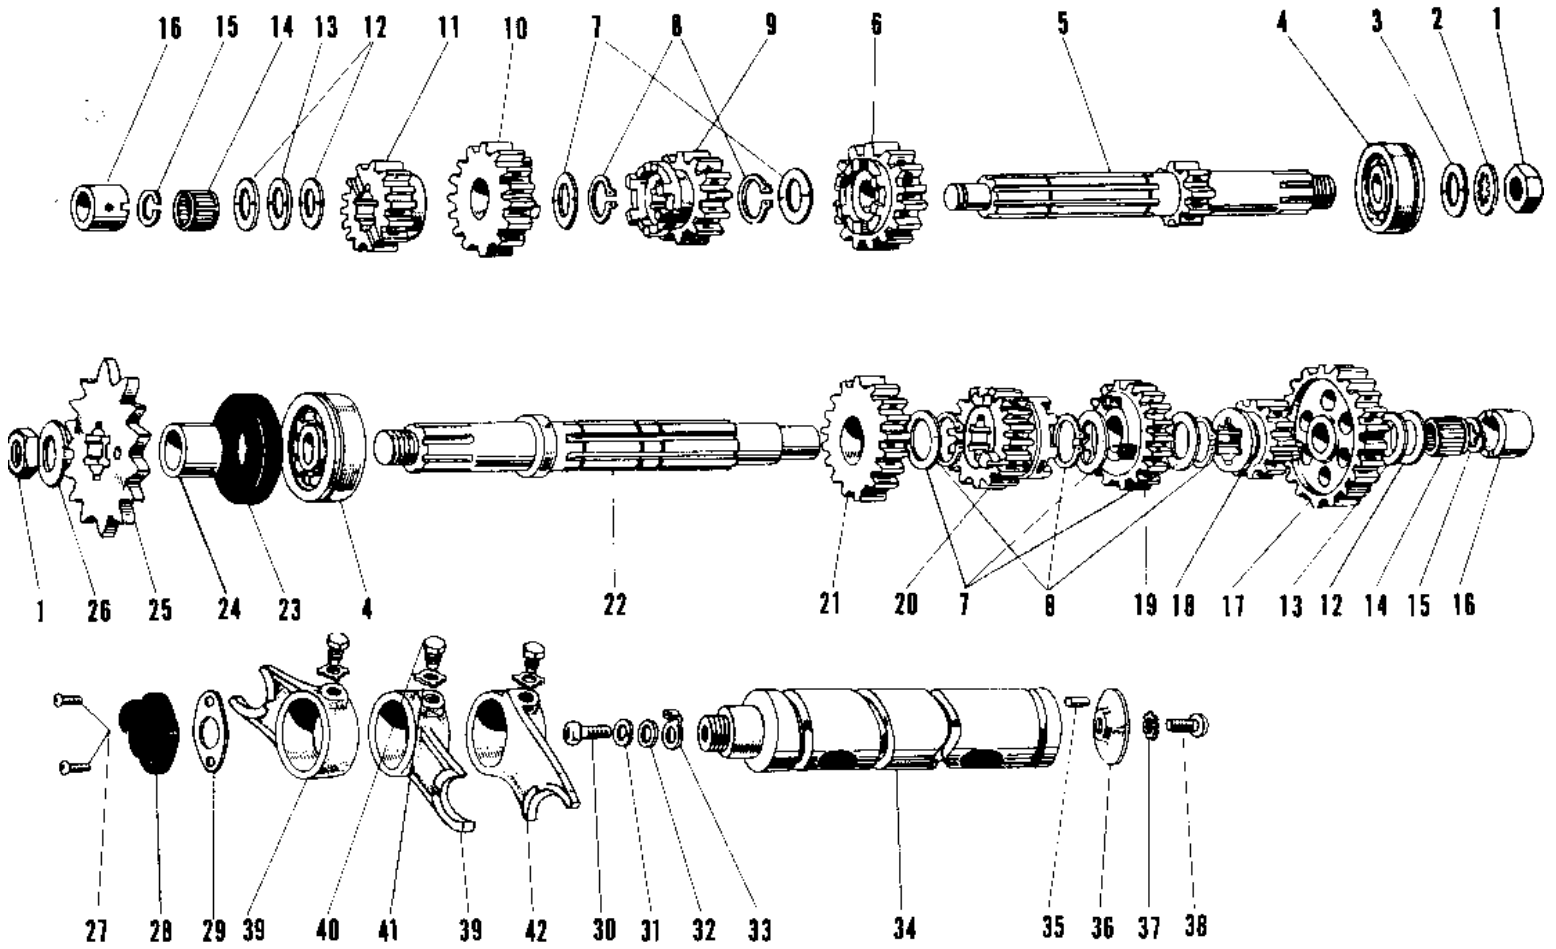

1967 Avenger SS PARTS DIAGRAM

TRANSMISSION

1967 Avenger SS PARTS LIST

TRANSMISSION

ITEM NAME	PART NUMBER	QUANTITY
NUT 18MM (Ref # 1)	92015-019	1
WASHER LOCK 18MM (Ref # 2)	463G1800	1
WASHER PL 19X36.5X0.8 (Ref # 3)	92022-074	1
BALL BEARING 6305N (Ref # 4)	92045-020	1
SHAFT DRIVE (Ref # 5)	13127-012	1
TOP GEAR DRIVE SHAFT (Ref # 6)	13136-017	1
WASHER 25MM (Ref # 7)	92022-076	1
CIRCLIP (Ref # 8)	92033-026	1
3RD GEAR DRIVE SHAFT (Ref # 9)	13132-009	1
4TH GEAR DRIVE SHAFT (Ref # 10)	13134-003	1
2ND GEAR DRIVE SHAFT (Ref # 11)	13130-008	1
WASHER 17MM (Ref # 12)	92022-075	1
WASHER THRUST (Ref # 13)	92026-021	1
BEARING NEEDLE (Ref # 14)	92046-005	1
CIRCLIP 17MM (Ref # 15)	92033-009	1
BUSH TRANSMISSION SFT (Ref # 16)	92028-043	1
LOW GEAR OUTPUT SHAFT (Ref # 17)	13129-014	1
TOP GEAR OUTPUT SHAFT (Ref # 18)	13137-007	1
3RD GEAR OUTPUT SHAFT (Ref # 19)	13133-007	1
4TH GEAR OUTPUT SHAFT (Ref # 20)	13135-003	1
2ND GEAR OUTPUT SHAFT (Ref # 21)	13131-010	1
SHAFT OUTPUT (Ref # 22)	13128-013	1
OIL SEAL SC326210 (Ref # 23)	92050-016	1
SPACER-ENG SPROCKET (Ref # 24)	92026-1024	1
ENGINE SPROCKET 15T (Ref # 25)	13144-025	1
WASHER,LOCK,18MM (Ref # 26)	92024-067	1
SCREW PAN HEAD 5X16 (Ref # 27)	220B0516	1
UNAVAILABLE IN PRICE BOOK (Ref # 27)	214B0516A	1
SWITCH,NEUTRAL (Ref # 28)	13151-1001	1