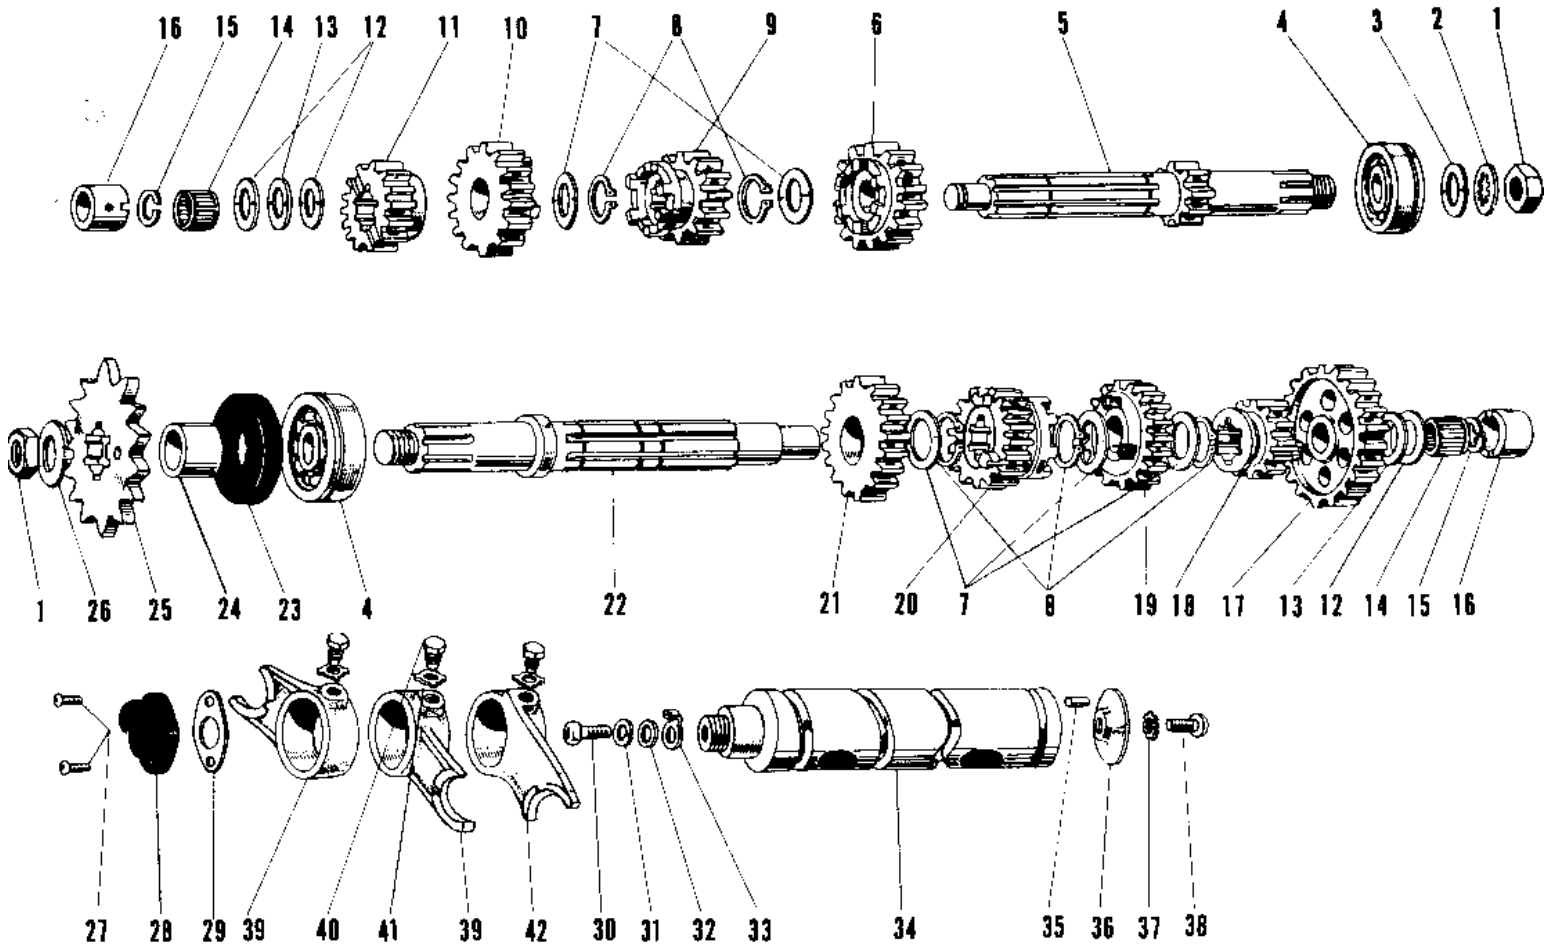

# 1967 Avenger SS PARTS DIAGRAM

## TRANSMISSION

R.H. Side View

## TRANSMISSION

ITEM NAME	PART NUMBER	QUANTITY
NUT 18MM (Ref # 1)	92015-019	2
WASHER LOCK 18MM (Ref # 2)	463G1800	1
WASHER PL 19X36.5X0.8 (Ref # 3)	92022-074	1
BALL BEARING 6305N (Ref # 4)	92045-020	2
SHAFT DRIVE (Ref # 5)	13127-012	1
TOP GEAR DRIVE SHAFT (Ref # 6)	13136-017	1
WASHER 25MM (Ref # 7)	92022-076	5
CIRCLIP (Ref # 8)	92033-026	5
3RD GEAR DRIVE SHAFT (Ref # 9)	13132-009	1
4TH GEAR DRIVE SHAFT (Ref # 10)	13134-003	1
2ND GEAR DRIVE SHAFT (Ref # 11)	13130-008	1
WASHER 17MM (Ref # 12)	92022-075	3
WASHER THRUST (Ref # 13)	92026-021	2
BEARING NEEDLE (Ref # 14)	92046-005	2
CIRCLIP 17MM (Ref # 15)	92033-009	2
BUSH TRANSMISSION SFT (Ref # 16)	92028-043	2
LOW GEAR OUTPUT SHAFT (Ref # 17)	13129-014	1
TOP GEAR OUTPUT SHAFT (Ref # 18)	13137-007	1
3RD GEAR OUTPUT SHAFT (Ref # 19)	13133-007	1
4TH GEAR OUTPUT SHAFT (Ref # 20)	13135-003	1
2ND GEAR OUTPUT SHAFT (Ref # 21)	13131-010	1
SHAFT OUTPUT (Ref # 22)	13128-013	1
OIL SEAL SC326210 (Ref # 23)	92050-016	1
SPACER-ENG SPROCKET (Ref # 24)	92026-1024	1
ENGINE SPROCKET 15T (Ref # 25)	13144-025	1
WASHER,LOCK,18MM (Ref # 26)	92024-067	1
SCREW PAN HEAD 5X16 (Ref # 27)	220B0516	2
UNAVAILABLE IN PRICE BOOK (Ref # 27)	214B0516A	2
SWITCH,NEUTRAL (Ref # 28)	13151-1001	1