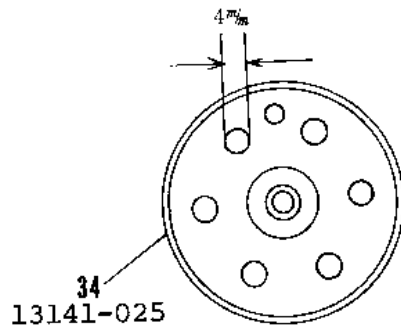

## TRANSMISSION

R.H. Side View

## TRANSMISSION

ITEM NAME	PART NUMBER	QUANTITY
NUT 18MM (Ref # 1)	92015-019	2
WASHER LOCK 18MM (Ref # 2)	463G1800	1
WASHER PL 19X36.5X0.8 (Ref # 3)	92022-074	1
BALL BEARING 6305N (Ref # 4)	92045-020	2
SHAFT DRIVE (Ref # 5)	13127-012	1
TOP GEAR DRIVE SHAFT (Ref # 6)	13136-017	1
WASHER 25MM (Ref # 7)	92022-076	5
CIRCLIP (Ref # 8)	92033-026	5
3RD GEAR DRIVE SHAFT (Ref # 9)	13132-009	1
4TH GEAR DRIVE SHAFT (Ref # 10)	13134-003	1
2ND GEAR DRIVE SHAFT (Ref # 11)	13130-008	1
WASHER 17MM (Ref # 12)	92022-075	3
WASHER THRUST (Ref # 13)	92026-021	2
BEARING NEEDLE (Ref # 14)	92046-005	2
CIRCLIP 17MM (Ref # 15)	92033-009	2
BUSH TRANSMISSION SFT (Ref # 16)	92028-043	2
LOW GEAR OUTPUT SHAFT (Ref # 17)	13129-014	1
TOP GEAR OUTPUT SHAFT (Ref # 18)	13137-007	1
3RD GEAR OUTPUT SHAFT (Ref # 19)	13133-007	1
4TH GEAR OUTPUT SHAFT (Ref # 20)	13135-003	1
2ND GEAR OUTPUT SHAFT (Ref # 21)	13131-010	1
SHAFT OUTPUT (Ref # 22)	13128-013	1
OIL SEAL SC326210 (Ref # 23)	92050-016	1
SPACER-ENG SPROCKET (Ref # 24)	92026-1024	1
ENGINE SPROCKET 15T (Ref # 25)	13144-025	1
WASHER,LOCK,18MM (Ref # 26)	92024-067	1
SCREW PAN HEAD 5X16 (Ref # 27)	220B0516	2
UNAVAILABLE IN PRICE BOOK (Ref # 27)	214B0516A	2
SWITCH,NEUTRAL (Ref # 28)	13151-1001	1

## TRANSMISSION

ITEM NAME	PART NUMBER	QUANTITY
GASKET NEUTRAL SWITCH (Ref # 29)	13146-002	1
UNAVAILABLE IN PRICE BOOK (Ref # 30)	92011-003	1
WASHER SPRING 6MM (Ref # 31)	461F0600	1
WASHER PLAIN 6MM (Ref # 32)	410B0600	1
ROTOR,NEUTRAL INDICTR (Ref # 33)	21007-1003	1
DRUM GEAR CHANGE (Ref # 34)	13141-025	1
PIN GEAR CHANGE DRUM (Ref # 35)	92043-004	6
PIN GEAR CHANGE DRUM (Ref # 35)	92042-014	6
PLATE CHANGE DRUM PIN (Ref # 36)	13142-004	1
WASHER LOCK 6MM (Ref # 37)	464H0600	1
SCREW PAN HEAD 6X12 (Ref # 38)	220B0612	1
FORK SELECTOR TOP (Ref # 39)	13140-013	2
PIN SELECT FORK GUIDE (Ref # 40)	92043-016	3
WASHER LOCK 10MM (Ref # 41)	92031-001	3
FORK-SELECTOR,LOW (Ref # 42)	13140-014	1
SELECTOR FORK LOW (Ref # )	13140-004	1