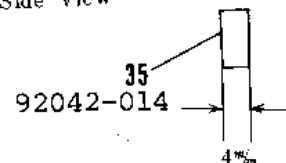

R.H. Side View