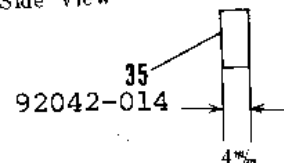

R.H. Side View