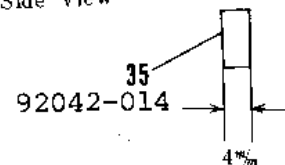

1970 Avenger PARTS DIAGRAM

TRANSMISSION

R.H. Side View

1970 Avenger PARTS LIST

TRANSMISSION

ITEM NAME	PART NUMBER	QUANTITY
NUT 18MM (Ref # 1)	92015-019	1
WASHER LOCK 18MM (Ref # 2)	463G1800	1
WASHER PL 19X36.5X0.8 (Ref # 3)	92022-074	1
BALL BEARING 6305N (Ref # 4)	92045-020	1
SHAFT DRIVE (Ref # 5)	13127-012	1
TOP GEAR DRIVE SHAFT (Ref # 6)	13136-017	1
WASHER 25MM (Ref # 7)	92022-076	1
CIRCLIP (Ref # 8)	92033-026	1
3RD GEAR DRIVE SHAFT (Ref # 9)	13132-009	1
4TH GEAR DRIVE SHAFT (Ref # 10)	13134-003	1
2ND GEAR DRIVE SHAFT (Ref # 11)	13130-008	1
WASHER 17MM (Ref # 12)	92022-075	1
WASHER THRUST (Ref # 13)	92026-021	1
BEARING NEEDLE (Ref # 14)	92046-005	1
CIRCLIP 17MM (Ref # 15)	92033-009	1
BUSH TRANSMISSION SFT (Ref # 16)	92028-043	1
LOW GEAR OUTPUT SHAFT (Ref # 17)	13129-014	1
TOP GEAR OUTPUT SHAFT (Ref # 18)	13137-007	1
3RD GEAR OUTPUT SHAFT (Ref # 19)	13133-007	1
4TH GEAR OUTPUT SHAFT (Ref # 20)	13135-003	1
2ND GEAR OUTPUT SHAFT (Ref # 21)	13131-010	1
SHAFT OUTPUT (Ref # 22)	13128-013	1
OIL SEAL SC326210 (Ref # 23)	92050-016	1
SPACER-ENG SPROCKET (Ref # 24)	92026-1024	1
ENGINE SPROCKET 15T (Ref # 25)	13144-025	1
WASHER,LOCK,18MM (Ref # 26)	92024-067	1
SCREW PAN HEAD 5X16 (Ref # 27)	220B0516	1
UNAVAILABLE IN PRICE BOOK (Ref # 27)	214B0516A	1
SWITCH,NEUTRAL (Ref # 28)	13151-1001	1