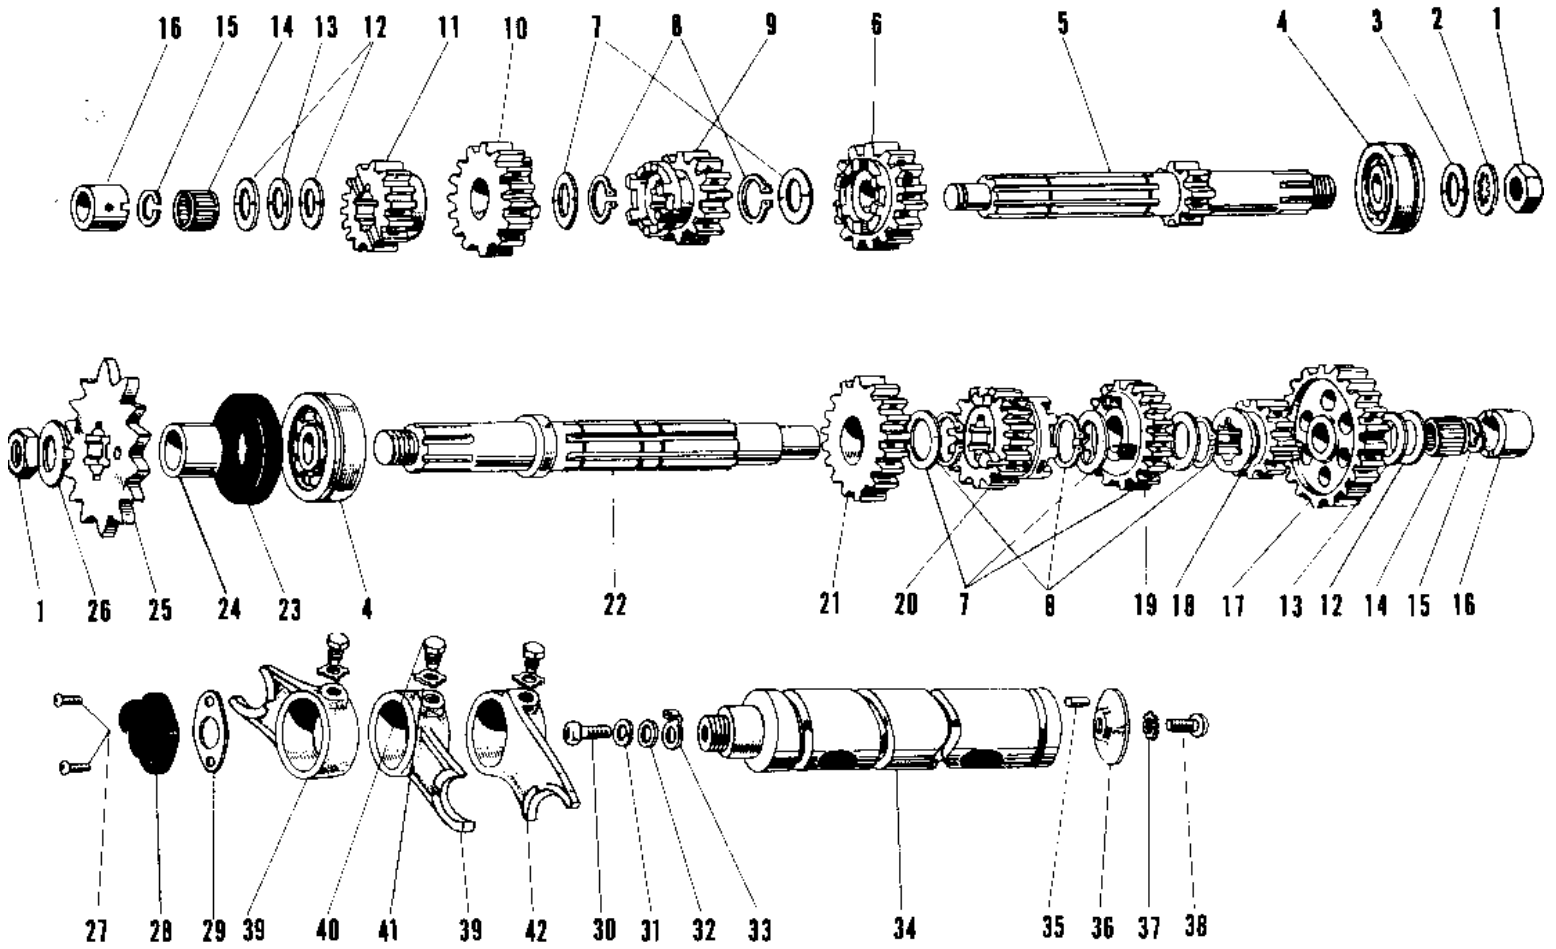

1970 Avenger PARTS DIAGRAM

TRANSMISSION

R.H. Side View