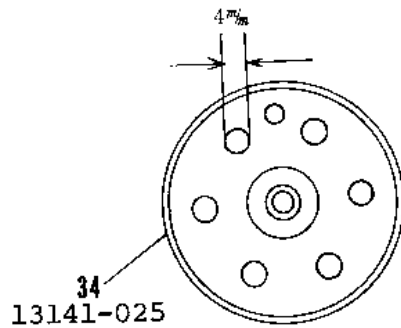

1970 Avenger PARTS DIAGRAM

TRANSMISSION

R.H. Side View

1970 Avenger PARTS LIST

TRANSMISSION

ITEM NAME	PART NUMBER	QUANTITY
NUT 18MM (Ref # 1)	92015-019	1
WASHER LOCK 18MM (Ref # 2)	463G1800	1
WASHER PL 19X36.5X0.8 (Ref # 3)	92022-074	1
BALL BEARING 6305N (Ref # 4)	92045-020	1
SHAFT DRIVE (Ref # 5)	13127-012	1
TOP GEAR DRIVE SHAFT (Ref # 6)	13136-017	1
WASHER 25MM (Ref # 7)	92022-076	1
CIRCLIP (Ref # 8)	92033-026	1
3RD GEAR DRIVE SHAFT (Ref # 9)	13132-009	1
4TH GEAR DRIVE SHAFT (Ref # 10)	13134-003	1
2ND GEAR DRIVE SHAFT (Ref # 11)	13130-008	1
WASHER 17MM (Ref # 12)	92022-075	1
WASHER THRUST (Ref # 13)	92026-021	1
BEARING NEEDLE (Ref # 14)	92046-005	1
CIRCLIP 17MM (Ref # 15)	92033-009	1
BUSH TRANSMISSION SFT (Ref # 16)	92028-043	1
LOW GEAR OUTPUT SHAFT (Ref # 17)	13129-014	1
TOP GEAR OUTPUT SHAFT (Ref # 18)	13137-007	1
3RD GEAR OUTPUT SHAFT (Ref # 19)	13133-007	1
4TH GEAR OUTPUT SHAFT (Ref # 20)	13135-003	1
2ND GEAR OUTPUT SHAFT (Ref # 21)	13131-010	1
SHAFT OUTPUT (Ref # 22)	13128-013	1
OIL SEAL SC326210 (Ref # 23)	92050-016	1
SPACER-ENG SPROCKET (Ref # 24)	92026-1024	1
ENGINE SPROCKET 15T (Ref # 25)	13144-025	1
WASHER,LOCK,18MM (Ref # 26)	92024-067	1
SCREW PAN HEAD 5X16 (Ref # 27)	220B0516	1
UNAVAILABLE IN PRICE BOOK (Ref # 27)	214B0516A	1
SWITCH,NEUTRAL (Ref # 28)	13151-1001	1