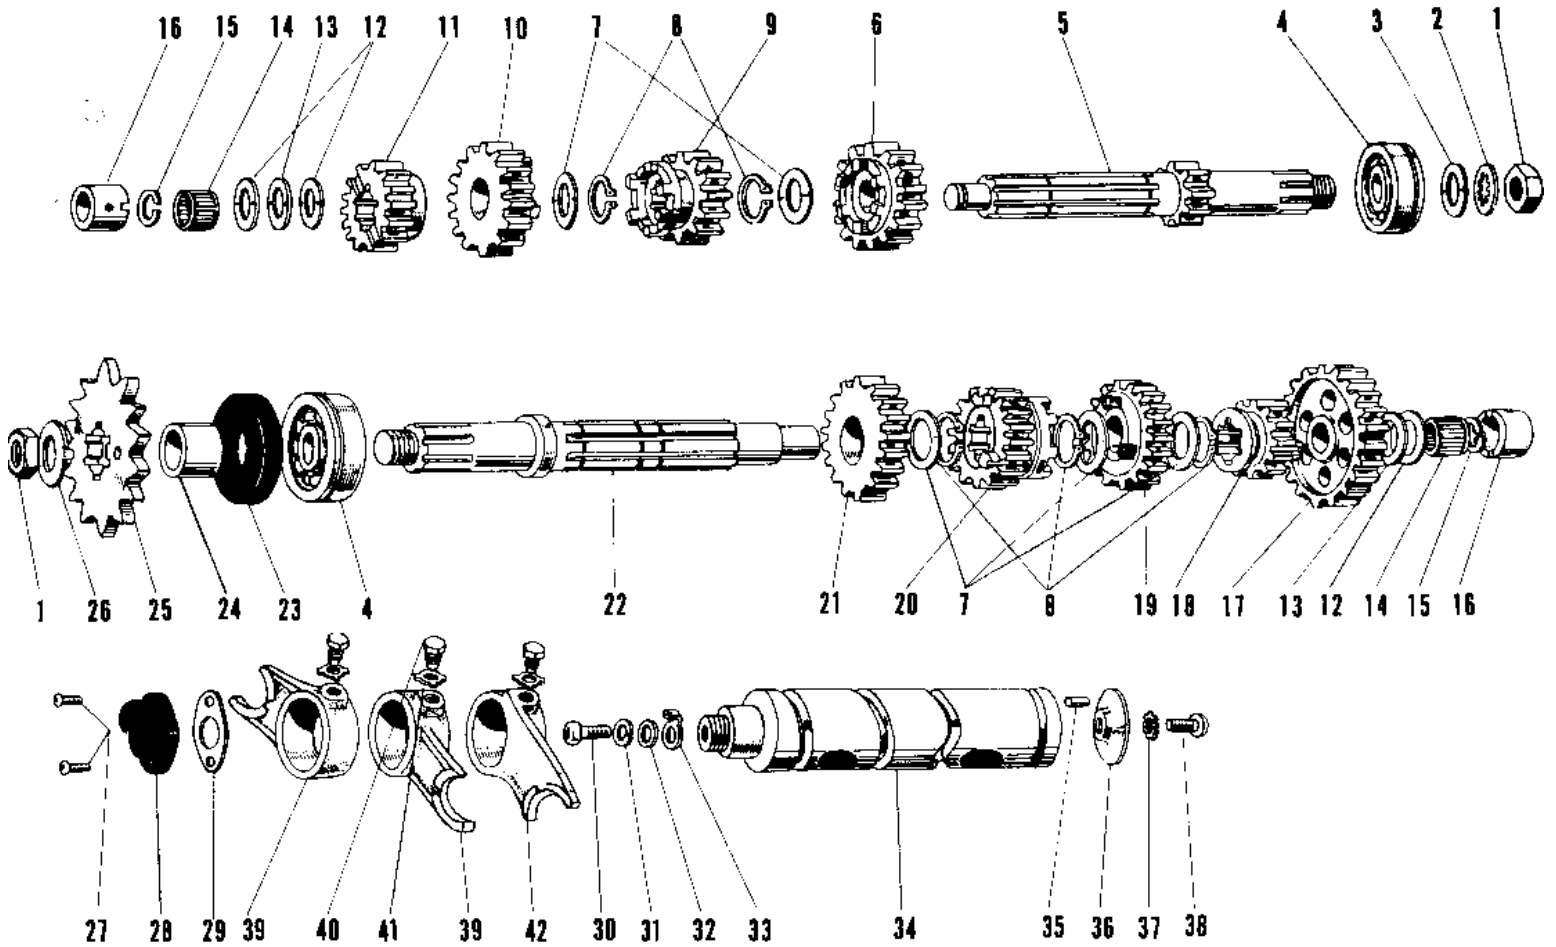

1969 Avenger PARTS DIAGRAM

TRANSMISSION

R.H. Side View

1969 Avenger PARTS LIST

TRANSMISSION

| ITEM NAME | PART NUMBER | QUANTITY |
|--------------------------------------|-------------|----------|
| NUT 18MM (Ref # 1) | 92015-019 | 2 |
| WASHER LOCK 18MM (Ref # 2) | 463G1800 | 1 |
| WASHER PL 19X36.5X0.8 (Ref # 3) | 92022-074 | 1 |
| BALL BEARING 6305N (Ref # 4) | 92045-020 | 2 |
| SHAFT DRIVE (Ref # 5) | 13127-012 | 1 |
| TOP GEAR DRIVE SHAFT (Ref # 6) | 13136-017 | 1 |
| WASHER 25MM (Ref # 7) | 92022-076 | 5 |
| CIRCLIP (Ref # 8) | 92033-026 | 5 |
| 3RD GEAR DRIVE SHAFT (Ref # 9) | 13132-009 | 1 |
| 4TH GEAR DRIVE SHAFT (Ref # 10) | 13134-003 | 1 |
| 2ND GEAR DRIVE SHAFT (Ref # 11) | 13130-008 | 1 |
| WASHER 17MM (Ref # 12) | 92022-075 | 3 |
| WASHER THRUST (Ref # 13) | 92026-021 | 2 |
| BEARING NEEDLE (Ref # 14) | 92046-005 | 2 |
| CIRCLIP 17MM (Ref # 15) | 92033-009 | 2 |
| BUSH TRANSMISSION SFT (Ref # 16) | 92028-043 | 2 |
| LOW GEAR OUTPUT SHAFT (Ref # 17) | 13129-014 | 1 |
| TOP GEAR OUTPUT SHAFT (Ref # 18) | 13137-007 | 1 |
| 3RD GEAR OUTPUT SHAFT (Ref # 19) | 13133-007 | 1 |
| 4TH GEAR OUTPUT SHAFT (Ref # 20) | 13135-003 | 1 |
| 2ND GEAR OUTPUT SHAFT (Ref # 21) | 13131-010 | 1 |
| SHAFT OUTPUT (Ref # 22) | 13128-013 | 1 |
| OIL SEAL SC326210 (Ref # 23) | 92050-016 | 1 |
| SPACER-ENG SPROCKET (Ref # 24) | 92026-1024 | 1 |
| ENGINE SPROCKET 15T (Ref # 25) | 13144-025 | 1 |
| WASHER,LOCK,18MM (Ref # 26) | 92024-067 | 1 |
| SCREW PAN HEAD 5X16 (Ref # 27) | 220B0516 | 2 |
| UNAVAILABLE IN PRICE BOOK (Ref # 27) | 214B0516A | 2 |
| SWITCH,NEUTRAL (Ref # 28) | 13151-1001 | 1 |