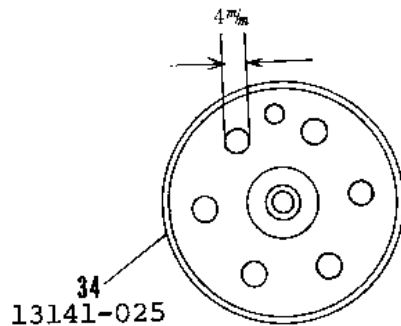

1969 Avenger PARTS DIAGRAM

TRANSMISSION

R.H. Side View

1969 Avenger PARTS LIST

TRANSMISSION

| ITEM NAME | PART NUMBER | QUANTITY |
|--------------------------------------|-------------|----------|
| NUT 18MM (Ref # 1) | 92015-019 | 2 |
| WASHER LOCK 18MM (Ref # 2) | 463G1800 | 1 |
| WASHER PL 19X36.5X0.8 (Ref # 3) | 92022-074 | 1 |
| BALL BEARING 6305N (Ref # 4) | 92045-020 | 2 |
| SHAFT DRIVE (Ref # 5) | 13127-012 | 1 |
| TOP GEAR DRIVE SHAFT (Ref # 6) | 13136-017 | 1 |
| WASHER 25MM (Ref # 7) | 92022-076 | 5 |
| CIRCLIP (Ref # 8) | 92033-026 | 5 |
| 3RD GEAR DRIVE SHAFT (Ref # 9) | 13132-009 | 1 |
| 4TH GEAR DRIVE SHAFT (Ref # 10) | 13134-003 | 1 |
| 2ND GEAR DRIVE SHAFT (Ref # 11) | 13130-008 | 1 |
| WASHER 17MM (Ref # 12) | 92022-075 | 3 |
| WASHER THRUST (Ref # 13) | 92026-021 | 2 |
| BEARING NEEDLE (Ref # 14) | 92046-005 | 2 |
| CIRCLIP 17MM (Ref # 15) | 92033-009 | 2 |
| BUSH TRANSMISSION SFT (Ref # 16) | 92028-043 | 2 |
| LOW GEAR OUTPUT SHAFT (Ref # 17) | 13129-014 | 1 |
| TOP GEAR OUTPUT SHAFT (Ref # 18) | 13137-007 | 1 |
| 3RD GEAR OUTPUT SHAFT (Ref # 19) | 13133-007 | 1 |
| 4TH GEAR OUTPUT SHAFT (Ref # 20) | 13135-003 | 1 |
| 2ND GEAR OUTPUT SHAFT (Ref # 21) | 13131-010 | 1 |
| SHAFT OUTPUT (Ref # 22) | 13128-013 | 1 |
| OIL SEAL SC326210 (Ref # 23) | 92050-016 | 1 |
| SPACER-ENG SPROCKET (Ref # 24) | 92026-1024 | 1 |
| ENGINE SPROCKET 15T (Ref # 25) | 13144-025 | 1 |
| WASHER,LOCK,18MM (Ref # 26) | 92024-067 | 1 |
| SCREW PAN HEAD 5X16 (Ref # 27) | 220B0516 | 2 |
| UNAVAILABLE IN PRICE BOOK (Ref # 27) | 214B0516A | 2 |
| SWITCH,NEUTRAL (Ref # 28) | 13151-1001 | 1 |