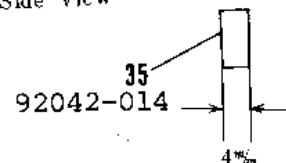

1968 Avenger PARTS DIAGRAM

TRANSMISSION

R.H. Side View

1968 Avenger PARTS LIST

TRANSMISSION

ITEM NAME	PART NUMBER	QUANTITY
NUT 18MM (Ref # 1)	92015-019	2
WASHER LOCK 18MM (Ref # 2)	463G1800	1
WASHER PL 19X36.5X0.8 (Ref # 3)	92022-074	1
BALL BEARING 6305N (Ref # 4)	92045-020	2
SHAFT DRIVE (Ref # 5)	13127-012	1
TOP GEAR DRIVE SHAFT (Ref # 6)	13136-017	1
WASHER 25MM (Ref # 7)	92022-076	5
CIRCLIP (Ref # 8)	92033-026	5
3RD GEAR DRIVE SHAFT (Ref # 9)	13132-009	1
4TH GEAR DRIVE SHAFT (Ref # 10)	13134-003	1
2ND GEAR DRIVE SHAFT (Ref # 11)	13130-008	1
WASHER 17MM (Ref # 12)	92022-075	3
WASHER THRUST (Ref # 13)	92026-021	2
BEARING NEEDLE (Ref # 14)	92046-005	2
CIRCLIP 17MM (Ref # 15)	92033-009	2
BUSH TRANSMISSION SFT (Ref # 16)	92028-043	2
LOW GEAR OUTPUT SHAFT (Ref # 17)	13129-014	1
TOP GEAR OUTPUT SHAFT (Ref # 18)	13137-007	1
3RD GEAR OUTPUT SHAFT (Ref # 19)	13133-007	1
4TH GEAR OUTPUT SHAFT (Ref # 20)	13135-003	1
2ND GEAR OUTPUT SHAFT (Ref # 21)	13131-010	1
SHAFT OUTPUT (Ref # 22)	13128-013	1
OIL SEAL SC326210 (Ref # 23)	92050-016	1
SPACER-ENG SPROCKET (Ref # 24)	92026-1024	1
ENGINE SPROCKET 15T (Ref # 25)	13144-025	1
WASHER,LOCK,18MM (Ref # 26)	92024-067	1
SCREW PAN HEAD 5X16 (Ref # 27)	220B0516	2
UNAVAILABLE IN PRICE BOOK (Ref # 27)	214B0516A	2
SWITCH,NEUTRAL (Ref # 28)	13151-1001	1