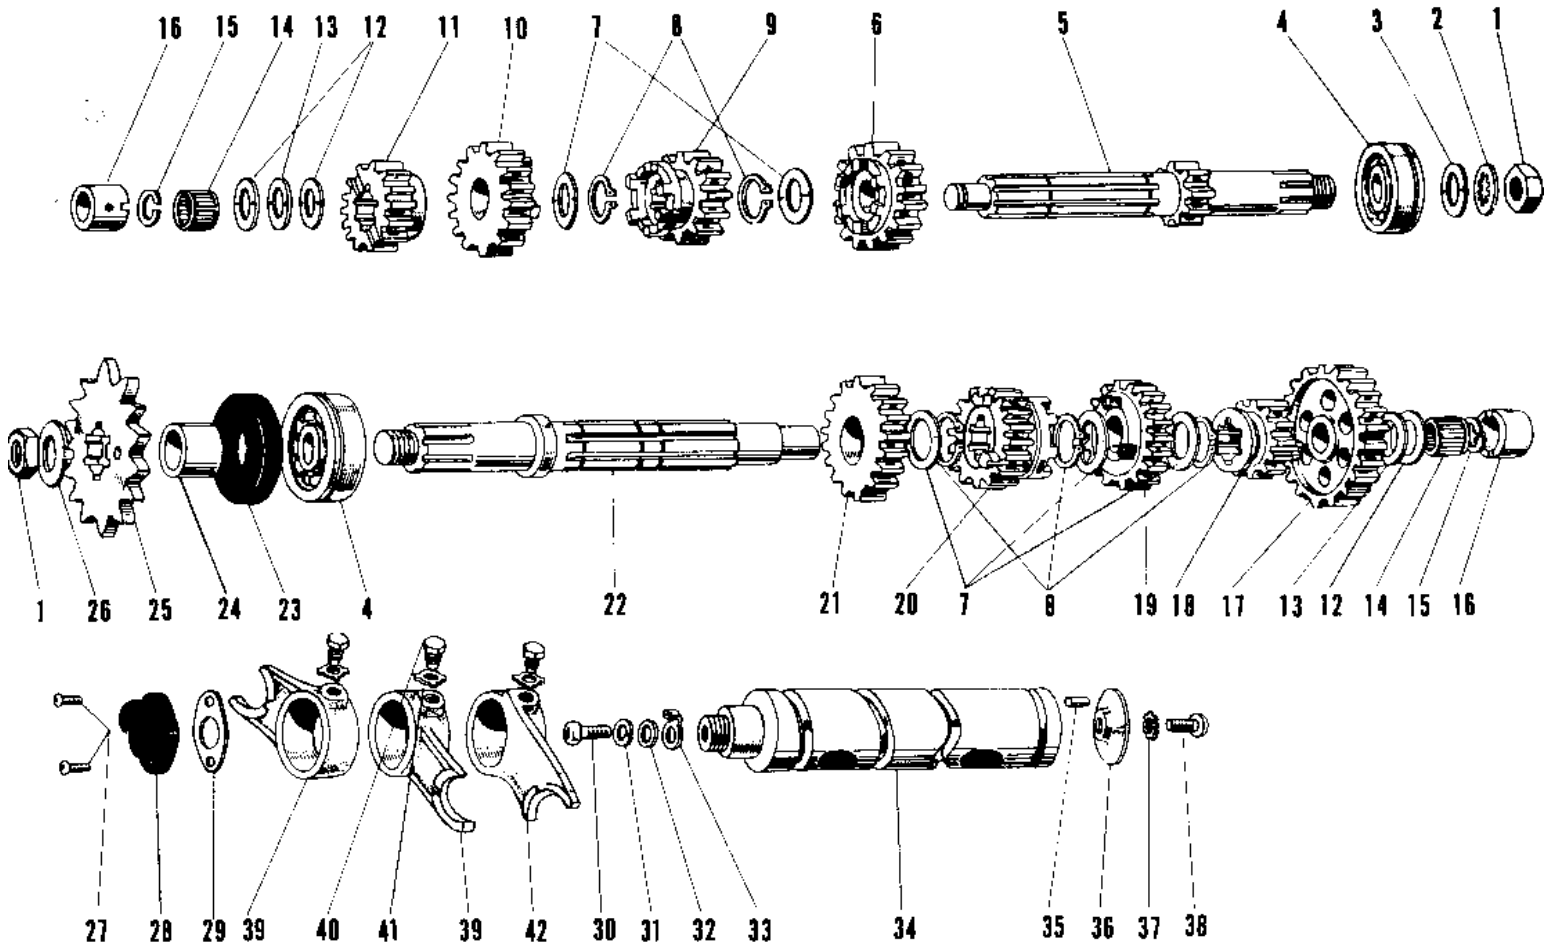

## 1968 Avenger PARTS DIAGRAM

TRANSMISSION

### TRANSMISSION

ITEM NAME	PART NUMBER	QUANTITY
NUT 18MM (Ref # 1)	92015-019	1
WASHER LOCK 18MM (Ref # 2)	463G1800	1
WASHER PL 19X36.5X0.8 (Ref # 3)	92022-074	1
BALL BEARING 6305N (Ref # 4)	92045-020	1
SHAFT DRIVE (Ref # 5)	13127-012	1
TOP GEAR DRIVE SHAFT (Ref # 6)	13136-017	1
WASHER 25MM (Ref # 7)	92022-076	1
CIRCLIP (Ref # 8)	92033-026	1
3RD GEAR DRIVE SHAFT (Ref # 9)	13132-009	1
4TH GEAR DRIVE SHAFT (Ref # 10)	13134-003	1
2ND GEAR DRIVE SHAFT (Ref # 11)	13130-008	1
WASHER 17MM (Ref # 12)	92022-075	1
WASHER THRUST (Ref # 13)	92026-021	1
BEARING NEEDLE (Ref # 14)	92046-005	1
CIRCLIP 17MM (Ref # 15)	92033-009	1
BUSH TRANSMISSION SFT (Ref # 16)	92028-043	1
LOW GEAR OUTPUT SHAFT (Ref # 17)	13129-014	1
TOP GEAR OUTPUT SHAFT (Ref # 18)	13137-007	1
3RD GEAR OUTPUT SHAFT (Ref # 19)	13133-007	1
4TH GEAR OUTPUT SHAFT (Ref # 20)	13135-003	1
2ND GEAR OUTPUT SHAFT (Ref # 21)	13131-010	1
SHAFT OUTPUT (Ref # 22)	13128-013	1
OIL SEAL SC326210 (Ref # 23)	92050-016	1
SPACER-ENG SPROCKET (Ref # 24)	92026-1024	1
ENGINE SPROCKET 15T (Ref # 25)	13144-025	1
WASHER,LOCK,18MM (Ref # 26)	92024-067	1
SCREW PAN HEAD 5X16 (Ref # 27)	220B0516	1
UNAVAILABLE IN PRICE BOOK (Ref # 27)	214B0516A	1
SWITCH,NEUTRAL (Ref # 28)	13151-1001	1

### TRANSMISSION

ITEM NAME	PART NUMBER	QUANTITY
GASKET NEUTRAL SWITCH (Ref # 29)	13146-002	1
UNAVAILABLE IN PRICE BOOK (Ref # 30)	92011-003	1
WASHER SPRING 6MM (Ref # 31)	461F0600	1
WASHER PLAIN 6MM (Ref # 32)	410B0600	1
ROTOR,NEUTRAL INDICTR (Ref # 33)	21007-1003	1
DRUM GEAR CHANGE (Ref # 34)	13141-025	1
PIN GEAR CHANGE DRUM (Ref # 35)	92043-004	1
PIN GEAR CHANGE DRUM (Ref # 35)	92042-014	1
PLATE CHANGE DRUM PIN (Ref # 36)	13142-004	1
WASHER LOCK 6MM (Ref # 37)	464H0600	1
SCREW PAN HEAD 6X12 (Ref # 38)	220B0612	1
FORK SELECTOR TOP (Ref # 39)	13140-013	1
PIN SELECT FORK GUIDE (Ref # 40)	92043-016	1
WASHER LOCK 10MM (Ref # 41)	92031-001	1
FORK-SELECTOR,LOW (Ref # 42)	13140-014	1
SELECTOR FORK LOW (Ref # )	13140-004	1