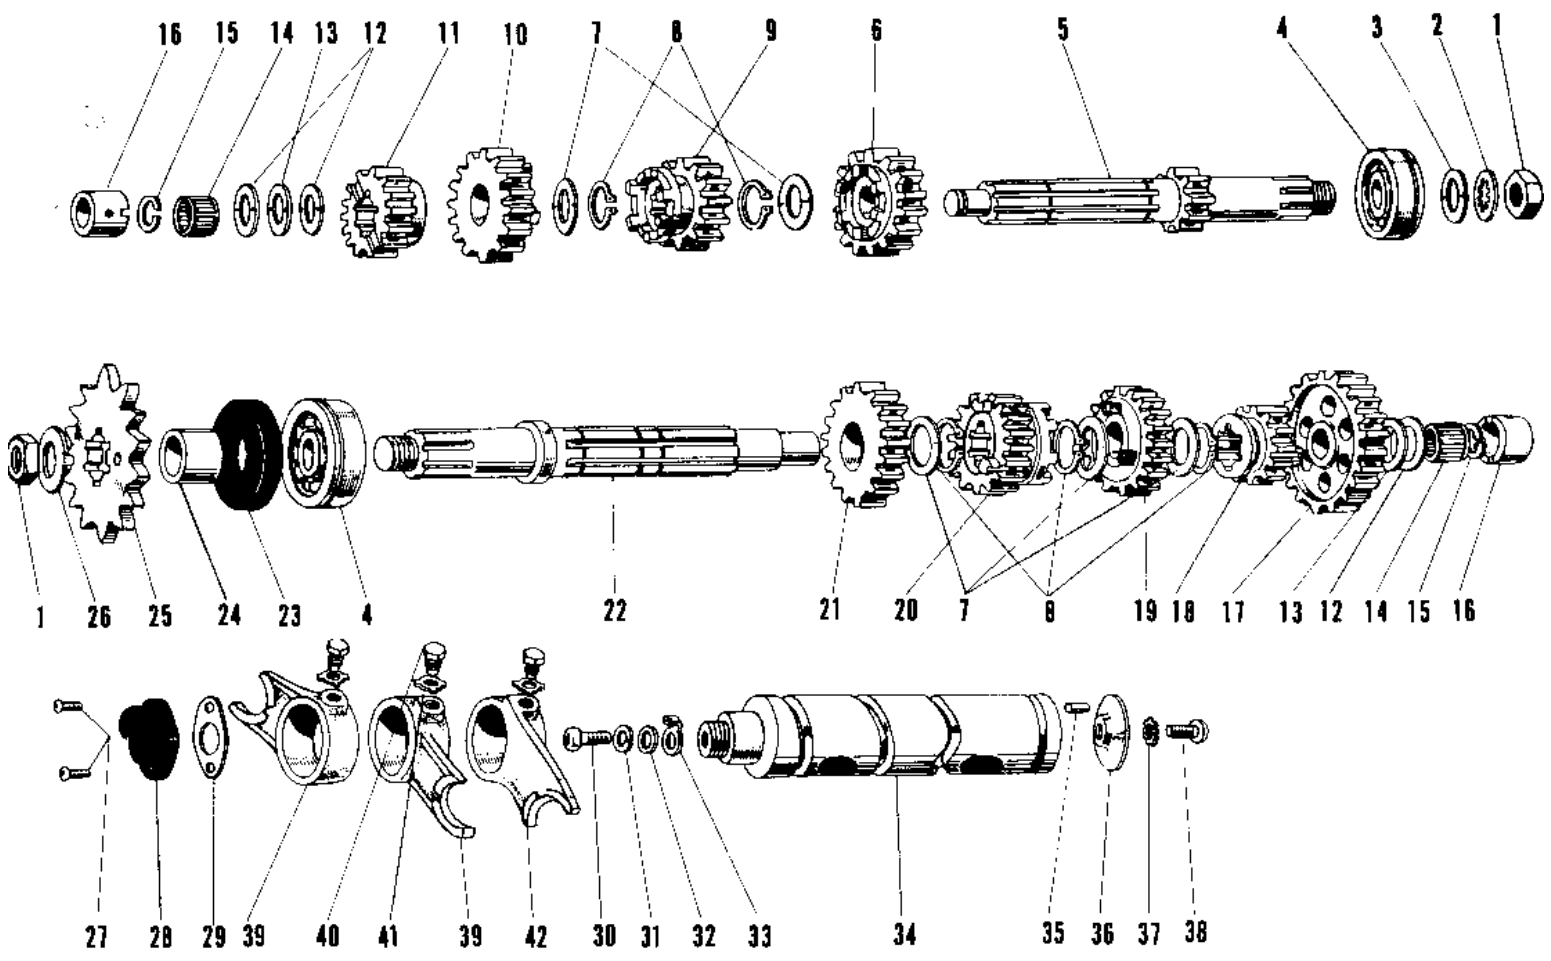

1968 Avenger PARTS DIAGRAM

TRANSMISSION

R.H. Side View

1968 Avenger PARTS LIST

TRANSMISSION

ITEM NAME	PART NUMBER	QUANTITY
NUT 18MM (Ref # 1)	92015-019	2
WASHER LOCK 18MM (Ref # 2)	463G1800	1
WASHER PL 19X36.5X0.8 (Ref # 3)	92022-074	1
BALL BEARING 6305N (Ref # 4)	92045-020	2
SHAFT DRIVE (Ref # 5)	13127-012	1
TOP GEAR DRIVE SHAFT (Ref # 6)	13136-017	1
WASHER 25MM (Ref # 7)	92022-076	5
CIRCLIP (Ref # 8)	92033-026	5
3RD GEAR DRIVE SHAFT (Ref # 9)	13132-009	1
4TH GEAR DRIVE SHAFT (Ref # 10)	13134-003	1
2ND GEAR DRIVE SHAFT (Ref # 11)	13130-008	1
WASHER 17MM (Ref # 12)	92022-075	3
WASHER THRUST (Ref # 13)	92026-021	2
BEARING NEEDLE (Ref # 14)	92046-005	2
CIRCLIP 17MM (Ref # 15)	92033-009	2
BUSH TRANSMISSION SFT (Ref # 16)	92028-043	2
LOW GEAR OUTPUT SHAFT (Ref # 17)	13129-014	1
TOP GEAR OUTPUT SHAFT (Ref # 18)	13137-007	1
3RD GEAR OUTPUT SHAFT (Ref # 19)	13133-007	1
4TH GEAR OUTPUT SHAFT (Ref # 20)	13135-003	1
2ND GEAR OUTPUT SHAFT (Ref # 21)	13131-010	1
SHAFT OUTPUT (Ref # 22)	13128-013	1
OIL SEAL SC326210 (Ref # 23)	92050-016	1
SPACER-ENG SPROCKET (Ref # 24)	92026-1024	1
ENGINE SPROCKET 15T (Ref # 25)	13144-025	1
WASHER,LOCK,18MM (Ref # 26)	92024-067	1
SCREW PAN HEAD 5X16 (Ref # 27)	220B0516	2
UNAVAILABLE IN PRICE BOOK (Ref # 27)	214B0516A	2
SWITCH,NEUTRAL (Ref # 28)	13151-1001	1