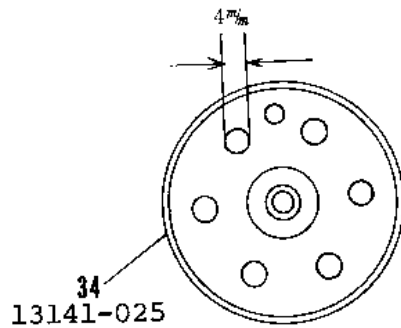

## 1968 Avenger PARTS DIAGRAM

TRANSMISSION

### TRANSMISSION

ITEM NAME	PART NUMBER	QUANTITY
NUT 18MM (Ref # 1)	92015-019	1
WASHER LOCK 18MM (Ref # 2)	463G1800	1
WASHER PL 19X36.5X0.8 (Ref # 3)	92022-074	1
BALL BEARING 6305N (Ref # 4)	92045-020	1
SHAFT DRIVE (Ref # 5)	13127-012	1
TOP GEAR DRIVE SHAFT (Ref # 6)	13136-017	1
WASHER 25MM (Ref # 7)	92022-076	1
CIRCLIP (Ref # 8)	92033-026	1
3RD GEAR DRIVE SHAFT (Ref # 9)	13132-009	1
4TH GEAR DRIVE SHAFT (Ref # 10)	13134-003	1
2ND GEAR DRIVE SHAFT (Ref # 11)	13130-008	1
WASHER 17MM (Ref # 12)	92022-075	1
WASHER THRUST (Ref # 13)	92026-021	1
BEARING NEEDLE (Ref # 14)	92046-005	1
CIRCLIP 17MM (Ref # 15)	92033-009	1
BUSH TRANSMISSION SFT (Ref # 16)	92028-043	1
LOW GEAR OUTPUT SHAFT (Ref # 17)	13129-014	1
TOP GEAR OUTPUT SHAFT (Ref # 18)	13137-007	1
3RD GEAR OUTPUT SHAFT (Ref # 19)	13133-007	1
4TH GEAR OUTPUT SHAFT (Ref # 20)	13135-003	1
2ND GEAR OUTPUT SHAFT (Ref # 21)	13131-010	1
SHAFT OUTPUT (Ref # 22)	13128-013	1
OIL SEAL SC326210 (Ref # 23)	92050-016	1
SPACER-ENG SPROCKET (Ref # 24)	92026-1024	1
ENGINE SPROCKET 15T (Ref # 25)	13144-025	1
WASHER,LOCK,18MM (Ref # 26)	92024-067	1
SCREW PAN HEAD 5X16 (Ref # 27)	220B0516	1
UNAVAILABLE IN PRICE BOOK (Ref # 27)	214B0516A	1
SWITCH,NEUTRAL (Ref # 28)	13151-1001	1

### TRANSMISSION

ITEM NAME	PART NUMBER	QUANTITY
GASKET NEUTRAL SWITCH (Ref # 29)	13146-002	1
UNAVAILABLE IN PRICE BOOK (Ref # 30)	92011-003	1
WASHER SPRING 6MM (Ref # 31)	461F0600	1
WASHER PLAIN 6MM (Ref # 32)	410B0600	1
ROTOR,NEUTRAL INDICTR (Ref # 33)	21007-1003	1
DRUM GEAR CHANGE (Ref # 34)	13141-025	1
PIN GEAR CHANGE DRUM (Ref # 35)	92043-004	1
PIN GEAR CHANGE DRUM (Ref # 35)	92042-014	1
PLATE CHANGE DRUM PIN (Ref # 36)	13142-004	1
WASHER LOCK 6MM (Ref # 37)	464H0600	1
SCREW PAN HEAD 6X12 (Ref # 38)	220B0612	1
FORK SELECTOR TOP (Ref # 39)	13140-013	1
PIN SELECT FORK GUIDE (Ref # 40)	92043-016	1
WASHER LOCK 10MM (Ref # 41)	92031-001	1
FORK-SELECTOR,LOW (Ref # 42)	13140-014	1
SELECTOR FORK LOW (Ref # )	13140-004	1