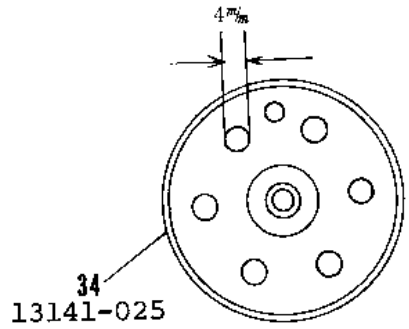

1968 Avenger PARTS DIAGRAM

TRANSMISSION

R.H. Side View

1968 Avenger PARTS LIST

TRANSMISSION

ITEM NAME	PART NUMBER	QUANTITY
NUT 18MM (Ref # 1)	92015-019	2
WASHER LOCK 18MM (Ref # 2)	463G1800	1
WASHER PL 19X36.5X0.8 (Ref # 3)	92022-074	1
BALL BEARING 6305N (Ref # 4)	92045-020	2
SHAFT DRIVE (Ref # 5)	13127-012	1
TOP GEAR DRIVE SHAFT (Ref # 6)	13136-017	1
WASHER 25MM (Ref # 7)	92022-076	5
CIRCLIP (Ref # 8)	92033-026	5
3RD GEAR DRIVE SHAFT (Ref # 9)	13132-009	1
4TH GEAR DRIVE SHAFT (Ref # 10)	13134-003	1
2ND GEAR DRIVE SHAFT (Ref # 11)	13130-008	1
WASHER 17MM (Ref # 12)	92022-075	3
WASHER THRUST (Ref # 13)	92026-021	2
BEARING NEEDLE (Ref # 14)	92046-005	2
CIRCLIP 17MM (Ref # 15)	92033-009	2
BUSH TRANSMISSION SFT (Ref # 16)	92028-043	2
LOW GEAR OUTPUT SHAFT (Ref # 17)	13129-014	1
TOP GEAR OUTPUT SHAFT (Ref # 18)	13137-007	1
3RD GEAR OUTPUT SHAFT (Ref # 19)	13133-007	1
4TH GEAR OUTPUT SHAFT (Ref # 20)	13135-003	1
2ND GEAR OUTPUT SHAFT (Ref # 21)	13131-010	1
SHAFT OUTPUT (Ref # 22)	13128-013	1
OIL SEAL SC326210 (Ref # 23)	92050-016	1
SPACER-ENG SPROCKET (Ref # 24)	92026-1024	1
ENGINE SPROCKET 15T (Ref # 25)	13144-025	1
WASHER,LOCK,18MM (Ref # 26)	92024-067	1
SCREW PAN HEAD 5X16 (Ref # 27)	220B0516	2
UNAVAILABLE IN PRICE BOOK (Ref # 27)	214B0516A	2
SWITCH,NEUTRAL (Ref # 28)	13151-1001	1