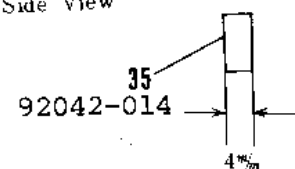

1968 Avenger PARTS DIAGRAM

TRANSMISSION

R.H. Side View

1968 Avenger PARTS LIST

TRANSMISSION

ITEM NAME	PART NUMBER	QUANTITY
NUT 18MM (Ref # 1)	92015-019	2
WASHER LOCK 18MM (Ref # 2)	463G1800	1
WASHER PL 19X36.5X0.8 (Ref # 3)	92022-074	1
BALL BEARING 6305N (Ref # 4)	92045-020	2
SHAFT DRIVE (Ref # 5)	13127-012	1
TOP GEAR DRIVE SHAFT (Ref # 6)	13136-017	1
WASHER 25MM (Ref # 7)	92022-076	5
CIRCLIP (Ref # 8)	92033-026	5
3RD GEAR DRIVE SHAFT (Ref # 9)	13132-009	1
4TH GEAR DRIVE SHAFT (Ref # 10)	13134-003	1
2ND GEAR DRIVE SHAFT (Ref # 11)	13130-008	1
WASHER 17MM (Ref # 12)	92022-075	3
WASHER THRUST (Ref # 13)	92026-021	2
BEARING NEEDLE (Ref # 14)	92046-005	2
CIRCLIP 17MM (Ref # 15)	92033-009	2
BUSH TRANSMISSION SFT (Ref # 16)	92028-043	2
LOW GEAR OUTPUT SHAFT (Ref # 17)	13129-014	1
TOP GEAR OUTPUT SHAFT (Ref # 18)	13137-007	1
3RD GEAR OUTPUT SHAFT (Ref # 19)	13133-007	1
4TH GEAR OUTPUT SHAFT (Ref # 20)	13135-003	1
2ND GEAR OUTPUT SHAFT (Ref # 21)	13131-010	1
SHAFT OUTPUT (Ref # 22)	13128-013	1
OIL SEAL SC326210 (Ref # 23)	92050-016	1
SPACER-ENG SPROCKET (Ref # 24)	92026-1024	1
ENGINE SPROCKET 15T (Ref # 25)	13144-025	1
WASHER,LOCK,18MM (Ref # 26)	92024-067	1
SCREW PAN HEAD 5X16 (Ref # 27)	220B0516	2
UNAVAILABLE IN PRICE BOOK (Ref # 27)	214B0516A	2
SWITCH,NEUTRAL (Ref # 28)	13151-1001	1