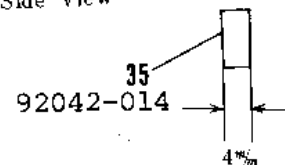

1968 Avenger PARTS DIAGRAM

TRANSMISSION