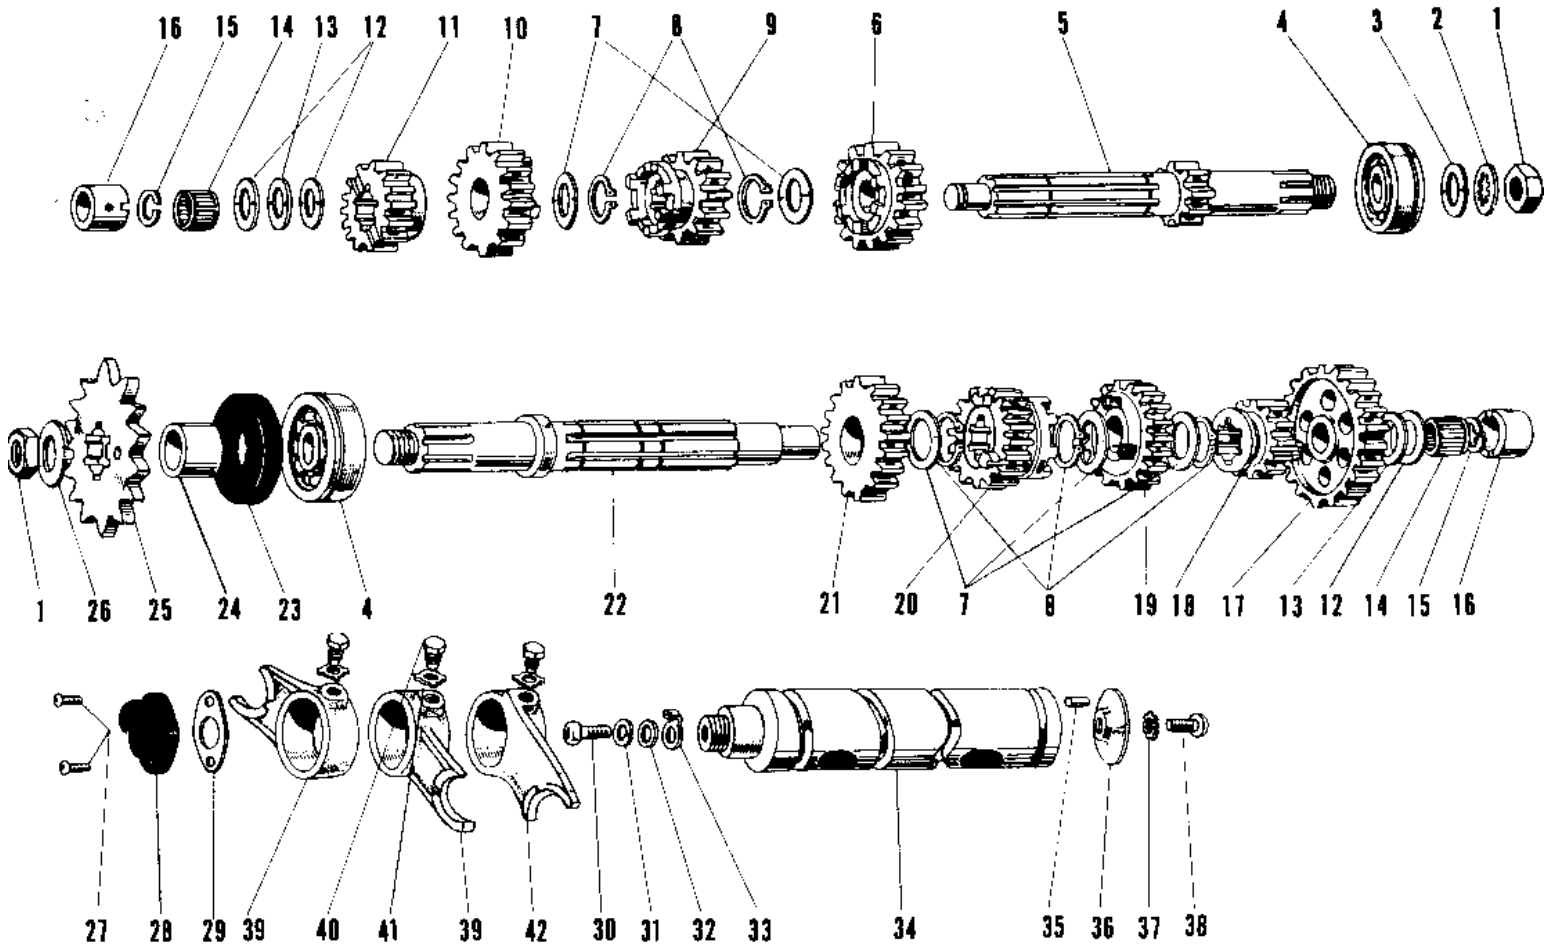

## TRANSMISSION

R.H. Side View

## TRANSMISSION

ITEM NAME	PART NUMBER	QUANTITY
NUT 18MM (Ref # 1)	92015-019	2
WASHER LOCK 18MM (Ref # 2)	463G1800	1
WASHER PL 19X36.5X0.8 (Ref # 3)	92022-074	1
BALL BEARING 6305N (Ref # 4)	92045-020	2
SHAFT DRIVE (Ref # 5)	13127-012	1
TOP GEAR DRIVE SHAFT (Ref # 6)	13136-017	1
WASHER 25MM (Ref # 7)	92022-076	5
CIRCLIP (Ref # 8)	92033-026	5
3RD GEAR DRIVE SHAFT (Ref # 9)	13132-009	1
4TH GEAR DRIVE SHAFT (Ref # 10)	13134-003	1
2ND GEAR DRIVE SHAFT (Ref # 11)	13130-008	1
WASHER 17MM (Ref # 12)	92022-075	3
WASHER THRUST (Ref # 13)	92026-021	2
BEARING NEEDLE (Ref # 14)	92046-005	2
CIRCLIP 17MM (Ref # 15)	92033-009	2
BUSH TRANSMISSION SFT (Ref # 16)	92028-043	2
LOW GEAR OUTPUT SHAFT (Ref # 17)	13129-014	1
TOP GEAR OUTPUT SHAFT (Ref # 18)	13137-007	1
3RD GEAR OUTPUT SHAFT (Ref # 19)	13133-007	1
4TH GEAR OUTPUT SHAFT (Ref # 20)	13135-003	1
2ND GEAR OUTPUT SHAFT (Ref # 21)	13131-010	1
SHAFT OUTPUT (Ref # 22)	13128-013	1
OIL SEAL SC326210 (Ref # 23)	92050-016	1
SPACER-ENG SPROCKET (Ref # 24)	92026-1024	1
ENGINE SPROCKET 15T (Ref # 25)	13144-025	1
WASHER,LOCK,18MM (Ref # 26)	92024-067	1
SCREW PAN HEAD 5X16 (Ref # 27)	220B0516	2
UNAVAILABLE IN PRICE BOOK (Ref # 27)	214B0516A	2
SWITCH,NEUTRAL (Ref # 28)	13151-1001	1

## TRANSMISSION

ITEM NAME	PART NUMBER	QUANTITY
GASKET NEUTRAL SWITCH (Ref # 29)	13146-002	1
UNAVAILABLE IN PRICE BOOK (Ref # 30)	92011-003	1
WASHER SPRING 6MM (Ref # 31)	461F0600	1
WASHER PLAIN 6MM (Ref # 32)	410B0600	1
ROTOR,NEUTRAL INDICTR (Ref # 33)	21007-1003	1
DRUM GEAR CHANGE (Ref # 34)	13141-025	1
PIN GEAR CHANGE DRUM (Ref # 35)	92043-004	6
PIN GEAR CHANGE DRUM (Ref # 35)	92042-014	6
PLATE CHANGE DRUM PIN (Ref # 36)	13142-004	1
WASHER LOCK 6MM (Ref # 37)	464H0600	1
SCREW PAN HEAD 6X12 (Ref # 38)	220B0612	1
FORK SELECTOR TOP (Ref # 39)	13140-013	2
PIN SELECT FORK GUIDE (Ref # 40)	92043-016	3
WASHER LOCK 10MM (Ref # 41)	92031-001	3
FORK-SELECTOR,LOW (Ref # 42)	13140-014	1
SELECTOR FORK LOW (Ref # )	13140-004	1