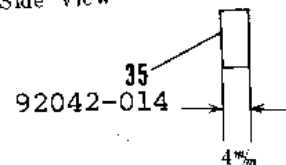

R.H. Side View