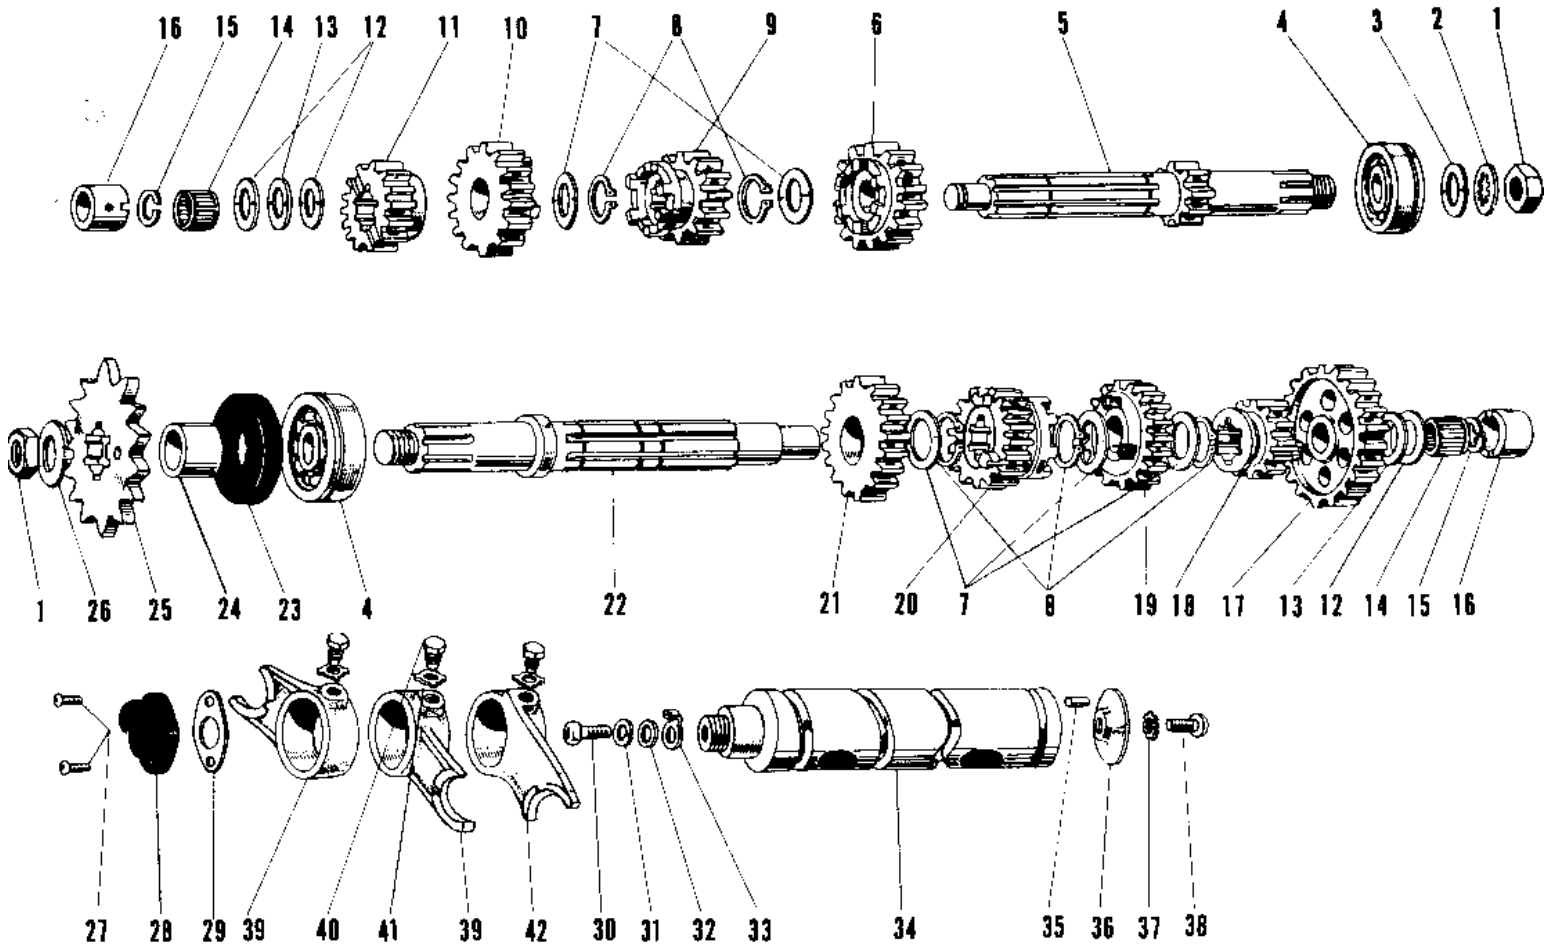

1969 Samurai PARTS DIAGRAM

TRANSMISSION

R.H. Side View

1969 Samurai PARTS LIST

TRANSMISSION

ITEM NAME	PART NUMBER	QUANTITY
NUT 18MM (Ref # 1)	92015-019	2
WASHER LOCK 18MM (Ref # 2)	463G1800	1
WASHER PL 19X36.5X0.8 (Ref # 3)	92022-074	1
BALL BEARING 6305N (Ref # 4)	92045-020	2
SHAFT DRIVE (Ref # 5)	13127-012	1
TOP GEAR DRIVE SHAFT (Ref # 6)	13136-017	1
WASHER 25MM (Ref # 7)	92022-076	5
CIRCLIP (Ref # 8)	92033-026	5
3RD GEAR DRIVE SHAFT (Ref # 9)	13132-009	1
4TH GEAR DRIVE SHAFT (Ref # 10)	13134-003	1
2ND GEAR DRIVE SHAFT (Ref # 11)	13130-008	1
WASHER 17MM (Ref # 12)	92022-075	3
WASHER THRUST (Ref # 13)	92026-021	2
BEARING NEEDLE (Ref # 14)	92046-005	2
CIRCLIP 17MM (Ref # 15)	92033-009	2
BUSH TRANSMISSION SFT (Ref # 16)	92028-043	2
LOW GEAR OUTPUT SHAFT (Ref # 17)	13129-014	1
TOP GEAR OUTPUT SHAFT (Ref # 18)	13137-007	1
3RD GEAR OUTPUT SHAFT (Ref # 19)	13133-007	1
4TH GEAR OUTPUT SHAFT (Ref # 20)	13135-003	1
2ND GEAR OUTPUT SHAFT (Ref # 21)	13131-010	1
SHAFT OUTPUT (Ref # 22)	13128-013	1
OIL SEAL SC326210 (Ref # 23)	92050-016	1
SPACER-ENG SPROCKET (Ref # 24)	92026-1024	1
ENGINE SPROCKET 15T (Ref # 25)	13144-025	1
WASHER,LOCK,18MM (Ref # 26)	92024-067	1
SCREW PAN HEAD 5X16 (Ref # 27)	220B0516	2
UNAVAILABLE IN PRICE BOOK (Ref # 27)	214B0516A	2
SWITCH,NEUTRAL (Ref # 28)	13151-1001	1