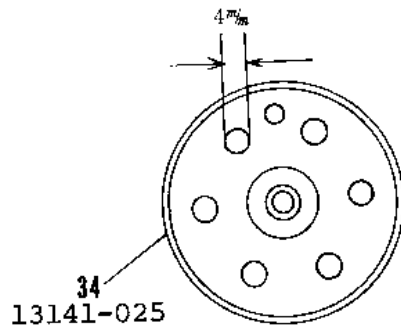

1969 Samurai PARTS DIAGRAM

TRANSMISSION

R.H. Side View

1969 Samurai PARTS LIST

TRANSMISSION

ITEM NAME	PART NUMBER	QUANTITY
NUT 18MM (Ref # 1)	92015-019	2
WASHER LOCK 18MM (Ref # 2)	463G1800	1
WASHER PL 19X36.5X0.8 (Ref # 3)	92022-074	1
BALL BEARING 6305N (Ref # 4)	92045-020	2
SHAFT DRIVE (Ref # 5)	13127-012	1
TOP GEAR DRIVE SHAFT (Ref # 6)	13136-017	1
WASHER 25MM (Ref # 7)	92022-076	5
CIRCLIP (Ref # 8)	92033-026	5
3RD GEAR DRIVE SHAFT (Ref # 9)	13132-009	1
4TH GEAR DRIVE SHAFT (Ref # 10)	13134-003	1
2ND GEAR DRIVE SHAFT (Ref # 11)	13130-008	1
WASHER 17MM (Ref # 12)	92022-075	3
WASHER THRUST (Ref # 13)	92026-021	2
BEARING NEEDLE (Ref # 14)	92046-005	2
CIRCLIP 17MM (Ref # 15)	92033-009	2
BUSH TRANSMISSION SFT (Ref # 16)	92028-043	2
LOW GEAR OUTPUT SHAFT (Ref # 17)	13129-014	1
TOP GEAR OUTPUT SHAFT (Ref # 18)	13137-007	1
3RD GEAR OUTPUT SHAFT (Ref # 19)	13133-007	1
4TH GEAR OUTPUT SHAFT (Ref # 20)	13135-003	1
2ND GEAR OUTPUT SHAFT (Ref # 21)	13131-010	1
SHAFT OUTPUT (Ref # 22)	13128-013	1
OIL SEAL SC326210 (Ref # 23)	92050-016	1
SPACER-ENG SPROCKET (Ref # 24)	92026-1024	1
ENGINE SPROCKET 15T (Ref # 25)	13144-025	1
WASHER,LOCK,18MM (Ref # 26)	92024-067	1
SCREW PAN HEAD 5X16 (Ref # 27)	220B0516	2
UNAVAILABLE IN PRICE BOOK (Ref # 27)	214B0516A	2
SWITCH,NEUTRAL (Ref # 28)	13151-1001	1