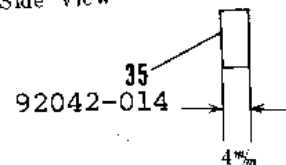

1969 Samurai PARTS DIAGRAM

TRANSMISSION

R.H. Side View

1969 Samurai PARTS LIST

TRANSMISSION

ITEM NAME	PART NUMBER	QUANTITY
NUT 18MM (Ref # 1)	92015-019	2
WASHER LOCK 18MM (Ref # 2)	463G1800	1
WASHER PL 19X36.5X0.8 (Ref # 3)	92022-074	1
BALL BEARING 6305N (Ref # 4)	92045-020	2
SHAFT DRIVE (Ref # 5)	13127-012	1
TOP GEAR DRIVE SHAFT (Ref # 6)	13136-017	1
WASHER 25MM (Ref # 7)	92022-076	5
CIRCLIP (Ref # 8)	92033-026	5
3RD GEAR DRIVE SHAFT (Ref # 9)	13132-009	1
4TH GEAR DRIVE SHAFT (Ref # 10)	13134-003	1
2ND GEAR DRIVE SHAFT (Ref # 11)	13130-008	1
WASHER 17MM (Ref # 12)	92022-075	3
WASHER THRUST (Ref # 13)	92026-021	2
BEARING NEEDLE (Ref # 14)	92046-005	2
CIRCLIP 17MM (Ref # 15)	92033-009	2
BUSH TRANSMISSION SFT (Ref # 16)	92028-043	2
LOW GEAR OUTPUT SHAFT (Ref # 17)	13129-014	1
TOP GEAR OUTPUT SHAFT (Ref # 18)	13137-007	1
3RD GEAR OUTPUT SHAFT (Ref # 19)	13133-007	1
4TH GEAR OUTPUT SHAFT (Ref # 20)	13135-003	1
2ND GEAR OUTPUT SHAFT (Ref # 21)	13131-010	1
SHAFT OUTPUT (Ref # 22)	13128-013	1
OIL SEAL SC326210 (Ref # 23)	92050-016	1
SPACER-ENG SPROCKET (Ref # 24)	92026-1024	1
ENGINE SPROCKET 15T (Ref # 25)	13144-025	1
WASHER,LOCK,18MM (Ref # 26)	92024-067	1
SCREW PAN HEAD 5X16 (Ref # 27)	220B0516	2
UNAVAILABLE IN PRICE BOOK (Ref # 27)	214B0516A	2
SWITCH,NEUTRAL (Ref # 28)	13151-1001	1