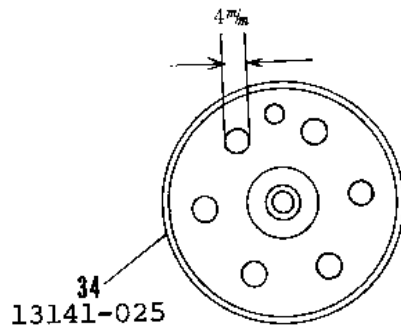

# 1968 Samurai PARTS DIAGRAM

## TRANSMISSION

## TRANSMISSION

ITEM NAME	PART NUMBER	QUANTITY
NUT 18MM (Ref # 1)	92015-019	2
WASHER LOCK 18MM (Ref # 2)	463G1800	1
WASHER PL 19X36.5X0.8 (Ref # 3)	92022-074	1
BALL BEARING 6305N (Ref # 4)	92045-020	2
SHAFT DRIVE (Ref # 5)	13127-012	1
TOP GEAR DRIVE SHAFT (Ref # 6)	13136-017	1
WASHER 25MM (Ref # 7)	92022-076	5
CIRCLIP (Ref # 8)	92033-026	5
3RD GEAR DRIVE SHAFT (Ref # 9)	13132-009	1
4TH GEAR DRIVE SHAFT (Ref # 10)	13134-003	1
2ND GEAR DRIVE SHAFT (Ref # 11)	13130-008	1
WASHER 17MM (Ref # 12)	92022-075	3
WASHER THRUST (Ref # 13)	92026-021	2
BEARING NEEDLE (Ref # 14)	92046-005	2
CIRCLIP 17MM (Ref # 15)	92033-009	2
BUSH TRANSMISSION SFT (Ref # 16)	92028-043	2
LOW GEAR OUTPUT SHAFT (Ref # 17)	13129-014	1
TOP GEAR OUTPUT SHAFT (Ref # 18)	13137-007	1
3RD GEAR OUTPUT SHAFT (Ref # 19)	13133-007	1
4TH GEAR OUTPUT SHAFT (Ref # 20)	13135-003	1
2ND GEAR OUTPUT SHAFT (Ref # 21)	13131-010	1
SHAFT OUTPUT (Ref # 22)	13128-013	1
OIL SEAL SC326210 (Ref # 23)	92050-016	1
SPACER-ENG SPROCKET (Ref # 24)	92026-1024	1
ENGINE SPROCKET 15T (Ref # 25)	13144-025	1
WASHER,LOCK,18MM (Ref # 26)	92024-067	1
SCREW PAN HEAD 5X16 (Ref # 27)	220B0516	2
UNAVAILABLE IN PRICE BOOK (Ref # 27)	214B0516A	2
SWITCH,NEUTRAL (Ref # 28)	13151-1001	1

## TRANSMISSION

ITEM NAME	PART NUMBER	QUANTITY
GASKET NEUTRAL SWITCH (Ref # 29)	13146-002	1
UNAVAILABLE IN PRICE BOOK (Ref # 30)	92011-003	1
WASHER SPRING 6MM (Ref # 31)	461F0600	1
WASHER PLAIN 6MM (Ref # 32)	410B0600	1
ROTOR,NEUTRAL INDICTR (Ref # 33)	21007-1003	1
DRUM GEAR CHANGE (Ref # 34)	13141-025	1
PIN GEAR CHANGE DRUM (Ref # 35)	92043-004	6
PIN GEAR CHANGE DRUM (Ref # 35)	92042-014	6
PLATE CHANGE DRUM PIN (Ref # 36)	13142-004	1
WASHER LOCK 6MM (Ref # 37)	464H0600	1
SCREW PAN HEAD 6X12 (Ref # 38)	220B0612	1
FORK SELECTOR TOP (Ref # 39)	13140-013	2
PIN SELECT FORK GUIDE (Ref # 40)	92043-016	3
WASHER LOCK 10MM (Ref # 41)	92031-001	3
FORK-SELECTOR,LOW (Ref # 42)	13140-014	1
SELECTOR FORK LOW (Ref # )	13140-004	1