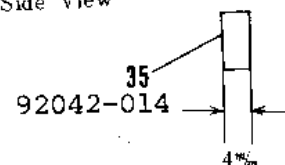

1968 Samurai PARTS DIAGRAM

TRANSMISSION