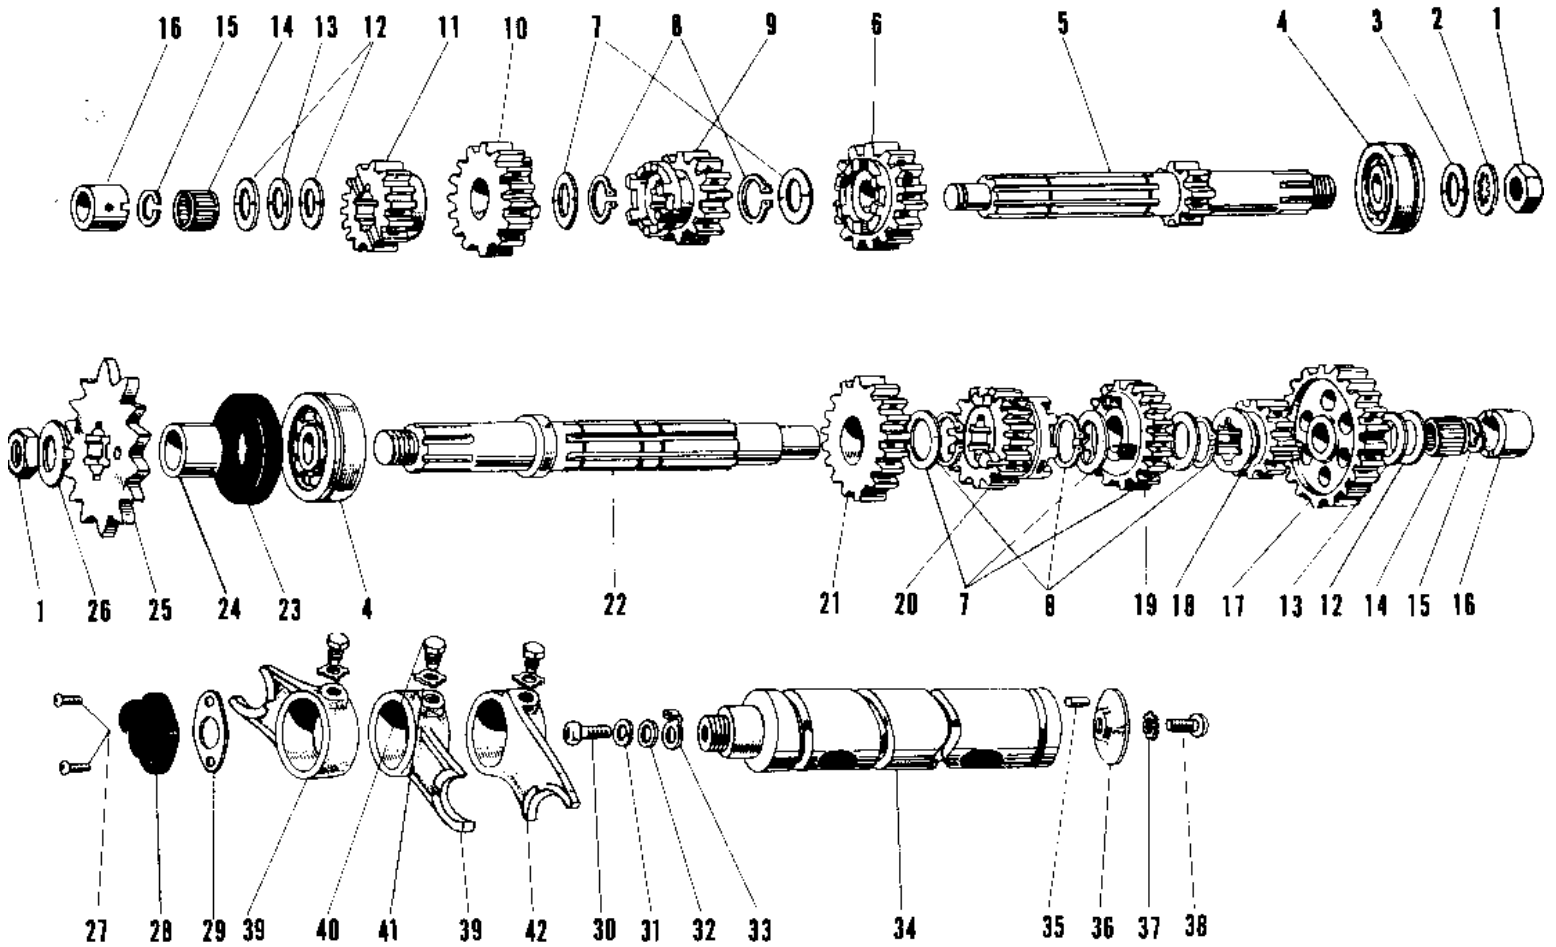

# 1968 Samurai PARTS DIAGRAM

## TRANSMISSION

## TRANSMISSION

ITEM NAME	PART NUMBER	QUANTITY
NUT 18MM (Ref # 1)	92015-019	2
WASHER LOCK 18MM (Ref # 2)	463G1800	1
WASHER PL 19X36.5X0.8 (Ref # 3)	92022-074	1
BALL BEARING 6305N (Ref # 4)	92045-020	2
SHAFT DRIVE (Ref # 5)	13127-012	1
TOP GEAR DRIVE SHAFT (Ref # 6)	13136-017	1
WASHER 25MM (Ref # 7)	92022-076	5
CIRCLIP (Ref # 8)	92033-026	5
3RD GEAR DRIVE SHAFT (Ref # 9)	13132-009	1
4TH GEAR DRIVE SHAFT (Ref # 10)	13134-003	1
2ND GEAR DRIVE SHAFT (Ref # 11)	13130-008	1
WASHER 17MM (Ref # 12)	92022-075	3
WASHER THRUST (Ref # 13)	92026-021	2
BEARING NEEDLE (Ref # 14)	92046-005	2
CIRCLIP 17MM (Ref # 15)	92033-009	2
BUSH TRANSMISSION SFT (Ref # 16)	92028-043	2
LOW GEAR OUTPUT SHAFT (Ref # 17)	13129-014	1
TOP GEAR OUTPUT SHAFT (Ref # 18)	13137-007	1
3RD GEAR OUTPUT SHAFT (Ref # 19)	13133-007	1
4TH GEAR OUTPUT SHAFT (Ref # 20)	13135-003	1
2ND GEAR OUTPUT SHAFT (Ref # 21)	13131-010	1
SHAFT OUTPUT (Ref # 22)	13128-013	1
OIL SEAL SC326210 (Ref # 23)	92050-016	1
SPACER-ENG SPROCKET (Ref # 24)	92026-1024	1
ENGINE SPROCKET 15T (Ref # 25)	13144-025	1
WASHER,LOCK,18MM (Ref # 26)	92024-067	1
SCREW PAN HEAD 5X16 (Ref # 27)	220B0516	2
UNAVAILABLE IN PRICE BOOK (Ref # 27)	214B0516A	2
SWITCH,NEUTRAL (Ref # 28)	13151-1001	1

## TRANSMISSION

ITEM NAME	PART NUMBER	QUANTITY
GASKET NEUTRAL SWITCH (Ref # 29)	13146-002	1
UNAVAILABLE IN PRICE BOOK (Ref # 30)	92011-003	1
WASHER SPRING 6MM (Ref # 31)	461F0600	1
WASHER PLAIN 6MM (Ref # 32)	410B0600	1
ROTOR,NEUTRAL INDICTR (Ref # 33)	21007-1003	1
DRUM GEAR CHANGE (Ref # 34)	13141-025	1
PIN GEAR CHANGE DRUM (Ref # 35)	92043-004	6
PIN GEAR CHANGE DRUM (Ref # 35)	92042-014	6
PLATE CHANGE DRUM PIN (Ref # 36)	13142-004	1
WASHER LOCK 6MM (Ref # 37)	464H0600	1
SCREW PAN HEAD 6X12 (Ref # 38)	220B0612	1
FORK SELECTOR TOP (Ref # 39)	13140-013	2
PIN SELECT FORK GUIDE (Ref # 40)	92043-016	3
WASHER LOCK 10MM (Ref # 41)	92031-001	3
FORK-SELECTOR,LOW (Ref # 42)	13140-014	1
SELECTOR FORK LOW (Ref # )	13140-004	1