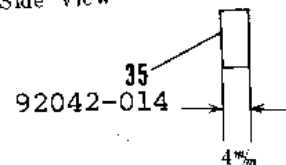

1966 Samurai PARTS DIAGRAM

TRANSMISSION

R.H. Side View

1966 Samurai PARTS LIST

TRANSMISSION

ITEM NAME	PART NUMBER	QUANTITY
NUT 18MM (Ref # 1)	92015-019	2
WASHER LOCK 18MM (Ref # 2)	463G1800	1
WASHER PL 19X36.5X0.8 (Ref # 3)	92022-074	1
BALL BEARING 6305N (Ref # 4)	92045-020	2
SHAFT DRIVE (Ref # 5)	13127-012	1
TOP GEAR DRIVE SHAFT (Ref # 6)	13136-017	1
WASHER 25MM (Ref # 7)	92022-076	5
CIRCLIP (Ref # 8)	92033-026	5
3RD GEAR DRIVE SHAFT (Ref # 9)	13132-009	1
4TH GEAR DRIVE SHAFT (Ref # 10)	13134-003	1
2ND GEAR DRIVE SHAFT (Ref # 11)	13130-008	1
WASHER 17MM (Ref # 12)	92022-075	3
WASHER THRUST (Ref # 13)	92026-021	2
BEARING NEEDLE (Ref # 14)	92046-005	2
CIRCLIP 17MM (Ref # 15)	92033-009	2
BUSH TRANSMISSION SFT (Ref # 16)	92028-043	2
LOW GEAR OUTPUT SHAFT (Ref # 17)	13129-014	1
TOP GEAR OUTPUT SHAFT (Ref # 18)	13137-007	1
3RD GEAR OUTPUT SHAFT (Ref # 19)	13133-007	1
4TH GEAR OUTPUT SHAFT (Ref # 20)	13135-003	1
2ND GEAR OUTPUT SHAFT (Ref # 21)	13131-010	1
SHAFT OUTPUT (Ref # 22)	13128-013	1
OIL SEAL SC326210 (Ref # 23)	92050-016	1
SPACER-ENG SPROCKET (Ref # 24)	92026-1024	1
ENGINE SPROCKET 15T (Ref # 25)	13144-025	1
WASHER,LOCK,18MM (Ref # 26)	92024-067	1
SCREW PAN HEAD 5X16 (Ref # 27)	220B0516	2
UNAVAILABLE IN PRICE BOOK (Ref # 27)	214B0516A	2
SWITCH,NEUTRAL (Ref # 28)	13151-1001	1