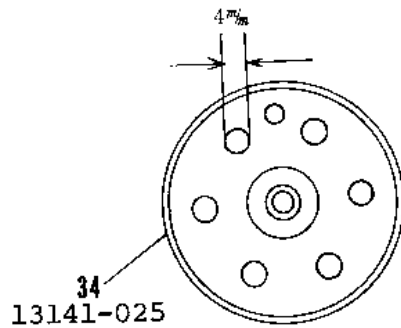

1966 Samurai PARTS DIAGRAM

TRANSMISSION

R.H. Side View

1966 Samurai PARTS LIST

TRANSMISSION

ITEM NAME	PART NUMBER	QUANTITY
NUT 18MM (Ref # 1)	92015-019	1
WASHER LOCK 18MM (Ref # 2)	463G1800	1
WASHER PL 19X36.5X0.8 (Ref # 3)	92022-074	1
BALL BEARING 6305N (Ref # 4)	92045-020	1
SHAFT DRIVE (Ref # 5)	13127-012	1
TOP GEAR DRIVE SHAFT (Ref # 6)	13136-017	1
WASHER 25MM (Ref # 7)	92022-076	1
CIRCLIP (Ref # 8)	92033-026	1
3RD GEAR DRIVE SHAFT (Ref # 9)	13132-009	1
4TH GEAR DRIVE SHAFT (Ref # 10)	13134-003	1
2ND GEAR DRIVE SHAFT (Ref # 11)	13130-008	1
WASHER 17MM (Ref # 12)	92022-075	1
WASHER THRUST (Ref # 13)	92026-021	1
BEARING NEEDLE (Ref # 14)	92046-005	1
CIRCLIP 17MM (Ref # 15)	92033-009	1
BUSH TRANSMISSION SFT (Ref # 16)	92028-043	1
LOW GEAR OUTPUT SHAFT (Ref # 17)	13129-014	1
TOP GEAR OUTPUT SHAFT (Ref # 18)	13137-007	1
3RD GEAR OUTPUT SHAFT (Ref # 19)	13133-007	1
4TH GEAR OUTPUT SHAFT (Ref # 20)	13135-003	1
2ND GEAR OUTPUT SHAFT (Ref # 21)	13131-010	1
SHAFT OUTPUT (Ref # 22)	13128-013	1
OIL SEAL SC326210 (Ref # 23)	92050-016	1
SPACER-ENG SPROCKET (Ref # 24)	92026-1024	1
ENGINE SPROCKET 15T (Ref # 25)	13144-025	1
WASHER,LOCK,18MM (Ref # 26)	92024-067	1
SCREW PAN HEAD 5X16 (Ref # 27)	220B0516	1
UNAVAILABLE IN PRICE BOOK (Ref # 27)	214B0516A	1
SWITCH,NEUTRAL (Ref # 28)	13151-1001	1