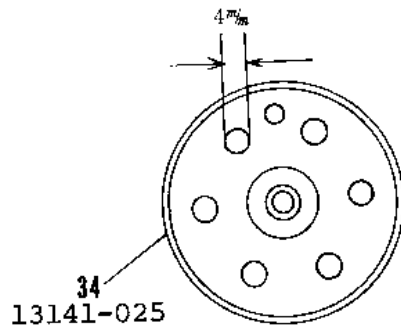

1966 Samurai PARTS DIAGRAM

TRANSMISSION

R.H. Side View

1966 Samurai PARTS LIST

TRANSMISSION

ITEM NAME	PART NUMBER	QUANTITY
NUT 18MM (Ref # 1)	92015-019	2
WASHER LOCK 18MM (Ref # 2)	463G1800	1
WASHER PL 19X36.5X0.8 (Ref # 3)	92022-074	1
BALL BEARING 6305N (Ref # 4)	92045-020	2
SHAFT DRIVE (Ref # 5)	13127-012	1
TOP GEAR DRIVE SHAFT (Ref # 6)	13136-017	1
WASHER 25MM (Ref # 7)	92022-076	5
CIRCLIP (Ref # 8)	92033-026	5
3RD GEAR DRIVE SHAFT (Ref # 9)	13132-009	1
4TH GEAR DRIVE SHAFT (Ref # 10)	13134-003	1
2ND GEAR DRIVE SHAFT (Ref # 11)	13130-008	1
WASHER 17MM (Ref # 12)	92022-075	3
WASHER THRUST (Ref # 13)	92026-021	2
BEARING NEEDLE (Ref # 14)	92046-005	2
CIRCLIP 17MM (Ref # 15)	92033-009	2
BUSH TRANSMISSION SFT (Ref # 16)	92028-043	2
LOW GEAR OUTPUT SHAFT (Ref # 17)	13129-014	1
TOP GEAR OUTPUT SHAFT (Ref # 18)	13137-007	1
3RD GEAR OUTPUT SHAFT (Ref # 19)	13133-007	1
4TH GEAR OUTPUT SHAFT (Ref # 20)	13135-003	1
2ND GEAR OUTPUT SHAFT (Ref # 21)	13131-010	1
SHAFT OUTPUT (Ref # 22)	13128-013	1
OIL SEAL SC326210 (Ref # 23)	92050-016	1
SPACER-ENG SPROCKET (Ref # 24)	92026-1024	1
ENGINE SPROCKET 15T (Ref # 25)	13144-025	1
WASHER,LOCK,18MM (Ref # 26)	92024-067	1
SCREW PAN HEAD 5X16 (Ref # 27)	220B0516	2
UNAVAILABLE IN PRICE BOOK (Ref # 27)	214B0516A	2
SWITCH,NEUTRAL (Ref # 28)	13151-1001	1