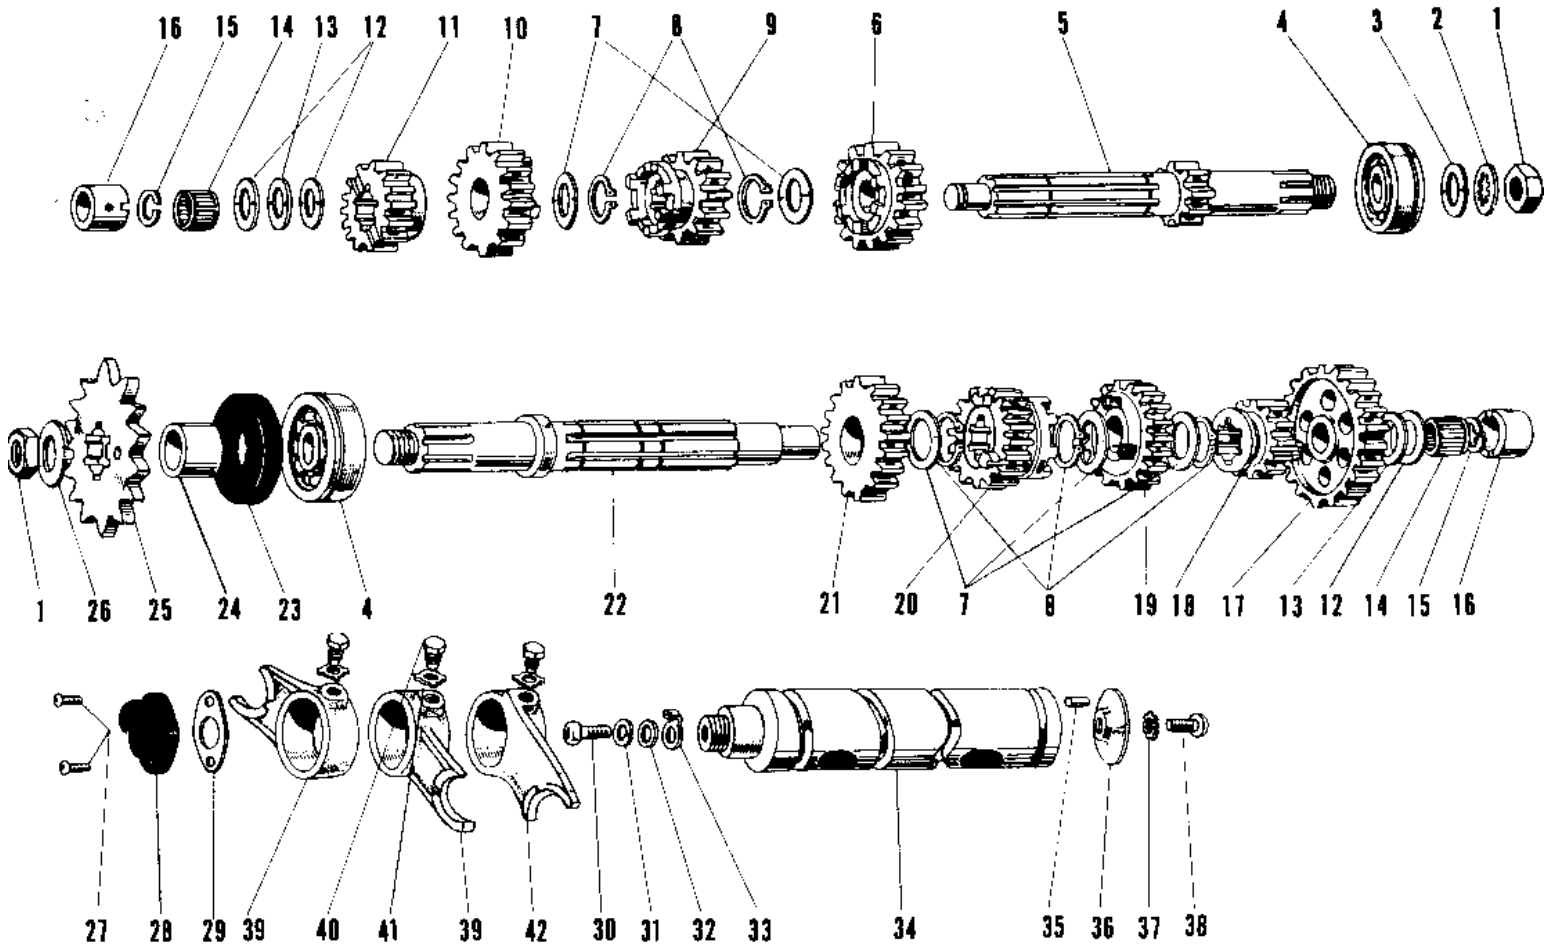

1966 Samurai PARTS DIAGRAM

TRANSMISSION

R.H. Side View

1966 Samurai PARTS LIST

TRANSMISSION

ITEM NAME	PART NUMBER	QUANTITY
NUT 18MM (Ref # 1)	92015-019	2
WASHER LOCK 18MM (Ref # 2)	463G1800	1
WASHER PL 19X36.5X0.8 (Ref # 3)	92022-074	1
BALL BEARING 6305N (Ref # 4)	92045-020	2
SHAFT DRIVE (Ref # 5)	13127-012	1
TOP GEAR DRIVE SHAFT (Ref # 6)	13136-017	1
WASHER 25MM (Ref # 7)	92022-076	5
CIRCLIP (Ref # 8)	92033-026	5
3RD GEAR DRIVE SHAFT (Ref # 9)	13132-009	1
4TH GEAR DRIVE SHAFT (Ref # 10)	13134-003	1
2ND GEAR DRIVE SHAFT (Ref # 11)	13130-008	1
WASHER 17MM (Ref # 12)	92022-075	3
WASHER THRUST (Ref # 13)	92026-021	2
BEARING NEEDLE (Ref # 14)	92046-005	2
CIRCLIP 17MM (Ref # 15)	92033-009	2
BUSH TRANSMISSION SFT (Ref # 16)	92028-043	2
LOW GEAR OUTPUT SHAFT (Ref # 17)	13129-014	1
TOP GEAR OUTPUT SHAFT (Ref # 18)	13137-007	1
3RD GEAR OUTPUT SHAFT (Ref # 19)	13133-007	1
4TH GEAR OUTPUT SHAFT (Ref # 20)	13135-003	1
2ND GEAR OUTPUT SHAFT (Ref # 21)	13131-010	1
SHAFT OUTPUT (Ref # 22)	13128-013	1
OIL SEAL SC326210 (Ref # 23)	92050-016	1
SPACER-ENG SPROCKET (Ref # 24)	92026-1024	1
ENGINE SPROCKET 15T (Ref # 25)	13144-025	1
WASHER,LOCK,18MM (Ref # 26)	92024-067	1
SCREW PAN HEAD 5X16 (Ref # 27)	220B0516	2
UNAVAILABLE IN PRICE BOOK (Ref # 27)	214B0516A	2
SWITCH,NEUTRAL (Ref # 28)	13151-1001	1