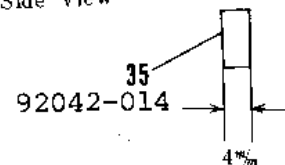

1966 Samurai PARTS DIAGRAM

TRANSMISSION

R.H. Side View

1966 Samurai PARTS LIST

TRANSMISSION

ITEM NAME	PART NUMBER	QUANTITY
NUT 18MM (Ref # 1)	92015-019	1
WASHER LOCK 18MM (Ref # 2)	463G1800	1
WASHER PL 19X36.5X0.8 (Ref # 3)	92022-074	1
BALL BEARING 6305N (Ref # 4)	92045-020	1
SHAFT DRIVE (Ref # 5)	13127-012	1
TOP GEAR DRIVE SHAFT (Ref # 6)	13136-017	1
WASHER 25MM (Ref # 7)	92022-076	1
CIRCLIP (Ref # 8)	92033-026	1
3RD GEAR DRIVE SHAFT (Ref # 9)	13132-009	1
4TH GEAR DRIVE SHAFT (Ref # 10)	13134-003	1
2ND GEAR DRIVE SHAFT (Ref # 11)	13130-008	1
WASHER 17MM (Ref # 12)	92022-075	1
WASHER THRUST (Ref # 13)	92026-021	1
BEARING NEEDLE (Ref # 14)	92046-005	1
CIRCLIP 17MM (Ref # 15)	92033-009	1
BUSH TRANSMISSION SFT (Ref # 16)	92028-043	1
LOW GEAR OUTPUT SHAFT (Ref # 17)	13129-014	1
TOP GEAR OUTPUT SHAFT (Ref # 18)	13137-007	1
3RD GEAR OUTPUT SHAFT (Ref # 19)	13133-007	1
4TH GEAR OUTPUT SHAFT (Ref # 20)	13135-003	1
2ND GEAR OUTPUT SHAFT (Ref # 21)	13131-010	1
SHAFT OUTPUT (Ref # 22)	13128-013	1
OIL SEAL SC326210 (Ref # 23)	92050-016	1
SPACER-ENG SPROCKET (Ref # 24)	92026-1024	1
ENGINE SPROCKET 15T (Ref # 25)	13144-025	1
WASHER,LOCK,18MM (Ref # 26)	92024-067	1
SCREW PAN HEAD 5X16 (Ref # 27)	220B0516	1
UNAVAILABLE IN PRICE BOOK (Ref # 27)	214B0516A	1
SWITCH,NEUTRAL (Ref # 28)	13151-1001	1