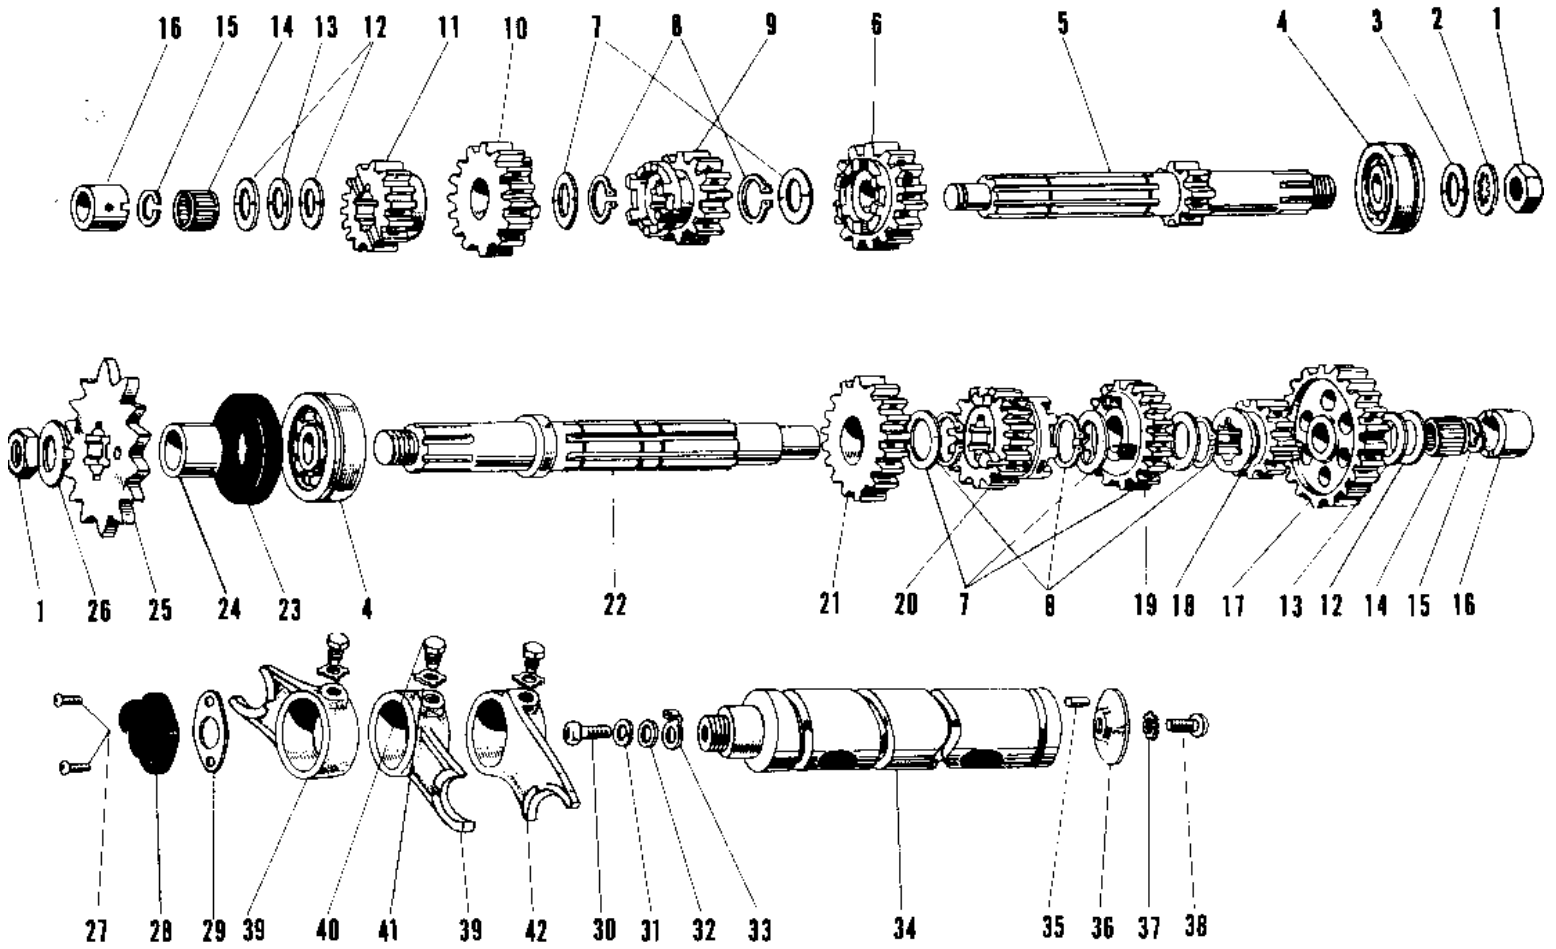

1966 Samurai PARTS DIAGRAM

TRANSMISSION

R.H. Side View

1966 Samurai PARTS LIST

TRANSMISSION

ITEM NAME	PART NUMBER	QUANTITY
NUT 18MM (Ref # 1)	92015-019	1
WASHER LOCK 18MM (Ref # 2)	463G1800	1
WASHER PL 19X36.5X0.8 (Ref # 3)	92022-074	1
BALL BEARING 6305N (Ref # 4)	92045-020	1
SHAFT DRIVE (Ref # 5)	13127-012	1
TOP GEAR DRIVE SHAFT (Ref # 6)	13136-017	1
WASHER 25MM (Ref # 7)	92022-076	1
CIRCLIP (Ref # 8)	92033-026	1
3RD GEAR DRIVE SHAFT (Ref # 9)	13132-009	1
4TH GEAR DRIVE SHAFT (Ref # 10)	13134-003	1
2ND GEAR DRIVE SHAFT (Ref # 11)	13130-008	1
WASHER 17MM (Ref # 12)	92022-075	1
WASHER THRUST (Ref # 13)	92026-021	1
BEARING NEEDLE (Ref # 14)	92046-005	1
CIRCLIP 17MM (Ref # 15)	92033-009	1
BUSH TRANSMISSION SFT (Ref # 16)	92028-043	1
LOW GEAR OUTPUT SHAFT (Ref # 17)	13129-014	1
TOP GEAR OUTPUT SHAFT (Ref # 18)	13137-007	1
3RD GEAR OUTPUT SHAFT (Ref # 19)	13133-007	1
4TH GEAR OUTPUT SHAFT (Ref # 20)	13135-003	1
2ND GEAR OUTPUT SHAFT (Ref # 21)	13131-010	1
SHAFT OUTPUT (Ref # 22)	13128-013	1
OIL SEAL SC326210 (Ref # 23)	92050-016	1
SPACER-ENG SPROCKET (Ref # 24)	92026-1024	1
ENGINE SPROCKET 15T (Ref # 25)	13144-025	1
WASHER,LOCK,18MM (Ref # 26)	92024-067	1
SCREW PAN HEAD 5X16 (Ref # 27)	220B0516	1
UNAVAILABLE IN PRICE BOOK (Ref # 27)	214B0516A	1
SWITCH,NEUTRAL (Ref # 28)	13151-1001	1