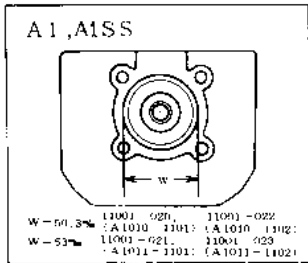

1967 Avenger SS PARTS DIAGRAM

CYLINDER HEAD/CYLINDER

1967 Avenger SS PARTS LIST

CYLINDER HEAD/CYLINDER

ITEM NAME	PART NUMBER	QUANTITY
L.H. CYLINDER HEAD (Ref # 1)	11001-020	NA
CYLINDER HEAD L.H (Ref # 1)	11001-021	1
L.H. CYLINDER HEAD (Ref # 2)	11001-022	(1)
CYLINDER HEAD R.H (Ref # 2)	11001-023	1
SPARK PLUGS B8HC (Ref # 3)	92070-010	2
SPARK PLUG B8HS (Ref # 3)	B8HS	2
SPARK PLUG B9HS (Ref # 3)	B9HS	2
NUT 8MM (Ref # 4)	92015-020	8
WASHER SPRING 12MM (Ref # 5)	461F1200	8
WASHER PLAIN 12MM (Ref # 6)	92022-072	8
GASKET CYLINDER HEAD (Ref # 7)	11004-023	2
CYLINDER L.H (Ref # 8)	11005-033	1
CYLINDER R.H (Ref # 9)	11005-035	1
GASKET CYLINDER BASE (Ref # 12)	11009-023	2