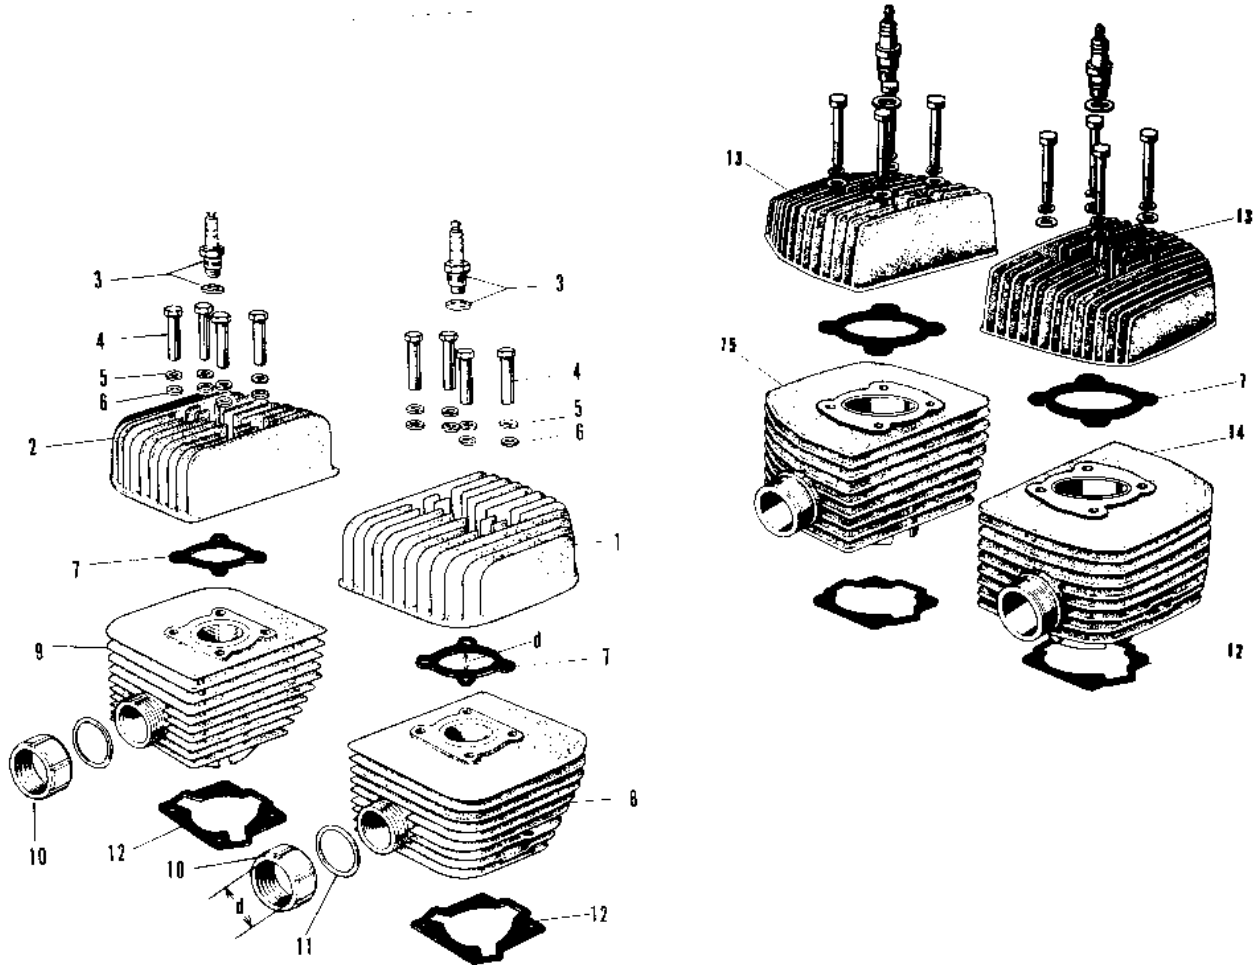

1967 Avenger SS PARTS DIAGRAM

CYLINDER HEAD/CYLINDER

1967 Avenger SS PARTS LIST

CYLINDER HEAD/CYLINDER

ITEM NAME	PART NUMBER	QUANTITY
L.H. CYLINDER HEAD (Ref # 1)	11001-020	NA
CYLINDER HEAD L.H (Ref # 1)	11001-021	1
L.H. CYLINDER HEAD (Ref # 2)	11001-022	(1)
CYLINDER HEAD R.H (Ref # 2)	11001-023	1
SPARK PLUGS B8HC (Ref # 3)	92070-010	2
SPARK PLUG B8HS (Ref # 3)	B8HS	2
SPARK PLUG B9HS (Ref # 3)	B9HS	2
NUT 8MM (Ref # 4)	92015-020	8
WASHER SPRING 12MM (Ref # 5)	461F1200	8
WASHER PLAIN 12MM (Ref # 6)	92022-072	8
GASKET CYLINDER HEAD (Ref # 7)	11004-023	2
CYLINDER L.H (Ref # 8)	11005-033	1
CYLINDER R.H (Ref # 9)	11005-035	1
GASKET CYLINDER BASE (Ref # 12)	11009-023	2