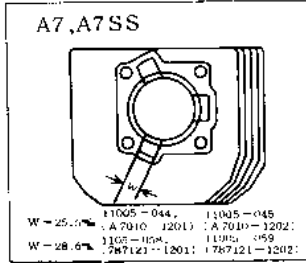

1967 Avenger SS PARTS DIAGRAM

CYLINDER HEAD/CYLINDER

1967 Avenger SS PARTS LIST

CYLINDER HEAD/CYLINDER

ITEM NAME	PART NUMBER	QUANTITY
L.H. CYLINDER HEAD (Ref # 1)	11001-020	NA
CYLINDER HEAD L.H (Ref # 1)	11001-021	1
L.H. CYLINDER HEAD (Ref # 2)	11001-022	(1)
CYLINDER HEAD R.H (Ref # 2)	11001-023	1
SPARK PLUGS B8HC (Ref # 3)	92070-010	2
SPARK PLUG B8HS (Ref # 3)	B8HS	2
SPARK PLUG B9HS (Ref # 3)	B9HS	2
NUT 8MM (Ref # 4)	92015-020	8
WASHER SPRING 12MM (Ref # 5)	461F1200	8
WASHER PLAIN 12MM (Ref # 6)	92022-072	8
GASKET CYLINDER HEAD (Ref # 7)	11004-023	2
CYLINDER L.H (Ref # 8)	11005-033	1
CYLINDER R.H (Ref # 9)	11005-035	1
GASKET CYLINDER BASE (Ref # 12)	11009-023	2