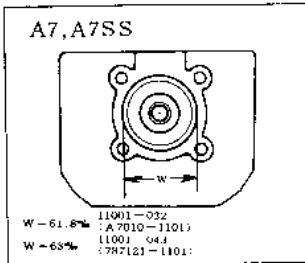

1967 Avenger SS PARTS DIAGRAM

CYLINDER HEAD/CYLINDER

1967 Avenger SS PARTS LIST

CYLINDER HEAD/CYLINDER

ITEM NAME	PART NUMBER	QUANTITY
L.H. CYLINDER HEAD (Ref # 1)	11001-020	NA
CYLINDER HEAD L.H (Ref # 1)	11001-021	1
L.H. CYLINDER HEAD (Ref # 2)	11001-022	(1)
CYLINDER HEAD R.H (Ref # 2)	11001-023	1
SPARK PLUGS B8HC (Ref # 3)	92070-010	2
SPARK PLUG B8HS (Ref # 3)	B8HS	2
SPARK PLUG B9HS (Ref # 3)	B9HS	2
NUT 8MM (Ref # 4)	92015-020	8
WASHER SPRING 12MM (Ref # 5)	461F1200	8
WASHER PLAIN 12MM (Ref # 6)	92022-072	8
GASKET CYLINDER HEAD (Ref # 7)	11004-023	2
CYLINDER L.H (Ref # 8)	11005-033	1
CYLINDER R.H (Ref # 9)	11005-035	1
GASKET CYLINDER BASE (Ref # 12)	11009-023	2