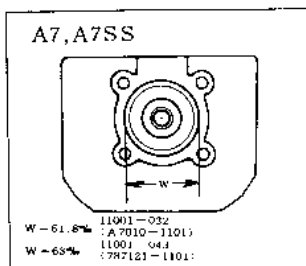

## 1970 Avenger PARTS DIAGRAM

CYLINDER HEAD/CYLINDER

## 1970 Avenger PARTS LIST

CYLINDER HEAD/CYLINDER

ITEM NAME	PART NUMBER	QUANTITY
L.H. CYLINDER HEAD (Ref # 1)	11001-020	1
CYLINDER HEAD L.H (Ref # 1)	11001-021	1
L.H. CYLINDER HEAD (Ref # 2)	11001-022	1
CYLINDER HEAD R.H (Ref # 2)	11001-023	1
SPARK PLUGS B8HC (Ref # 3)	92070-010	1
SPARK PLUG B8HS (Ref # 3)	B8HS	1
SPARK PLUG B9HS (Ref # 3)	B9HS	1
NUT 8MM (Ref # 4)	92015-020	1
WASHER SPRING 12MM (Ref # 5)	461F1200	1
WASHER PLAIN 12MM (Ref # 6)	92022-072	1
GASKET CYLINDER HEAD (Ref # 7)	11004-023	1
CYLINDER L.H (Ref # 8)	11005-033	1
CYLINDER R.H (Ref # 9)	11005-035	1
CLAMP EXHAUST PIPE (Ref # 10)	18069-033	1
GASKET EXHAUST PIPE (Ref # 11)	18067-008	1
GASKET CYLINDER BASE (Ref # 12)	11009-023	1