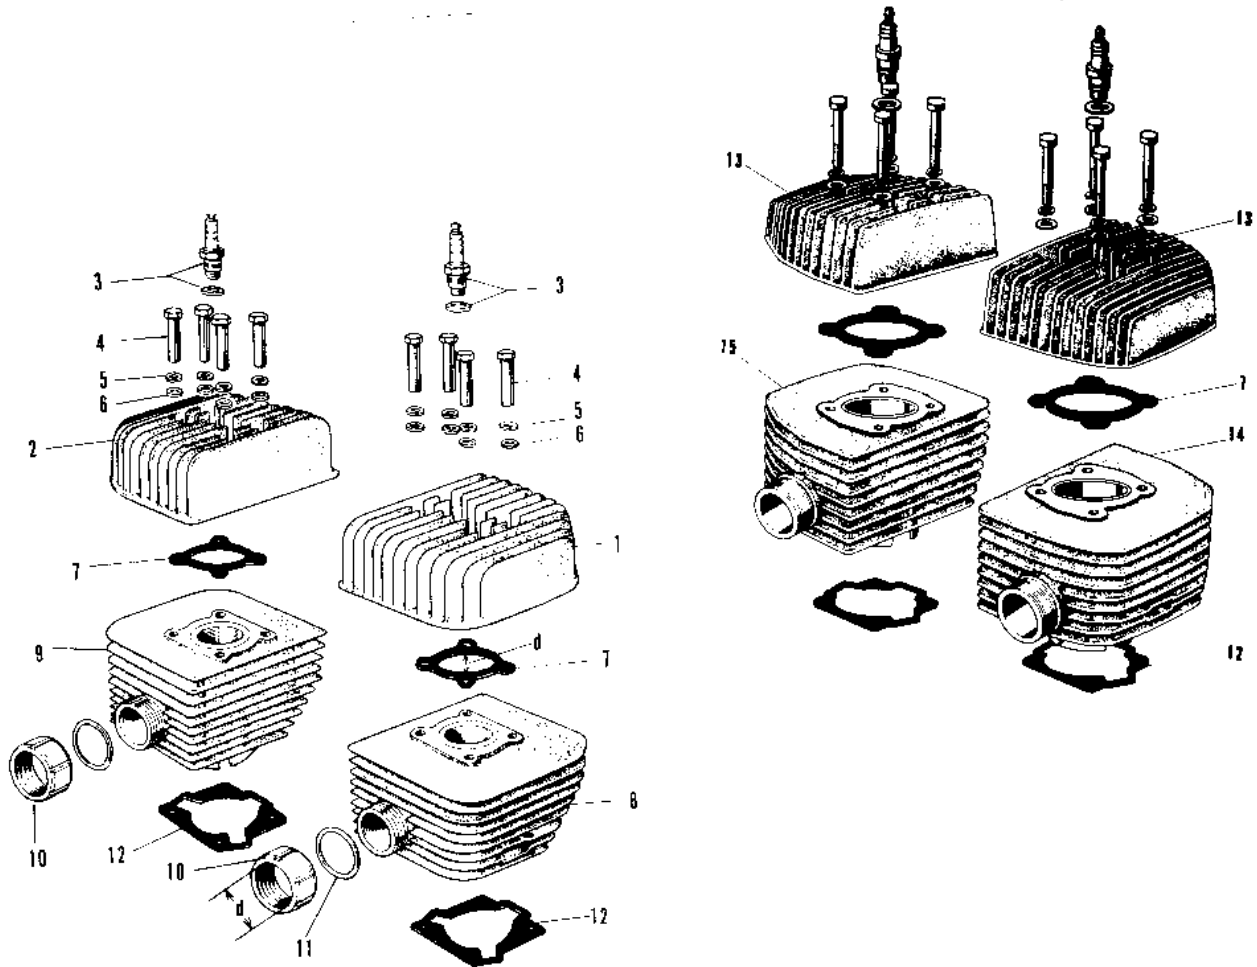

## 1970 Avenger PARTS DIAGRAM

CYLINDER HEAD/CYLINDER

## 1970 Avenger PARTS LIST

CYLINDER HEAD/CYLINDER

ITEM NAME	PART NUMBER	QUANTITY
L.H. CYLINDER HEAD (Ref # 1)	11001-020	1
CYLINDER HEAD L.H (Ref # 1)	11001-021	1
L.H. CYLINDER HEAD (Ref # 2)	11001-022	1
CYLINDER HEAD R.H (Ref # 2)	11001-023	1
SPARK PLUGS B8HC (Ref # 3)	92070-010	1
SPARK PLUG B8HS (Ref # 3)	B8HS	1
SPARK PLUG B9HS (Ref # 3)	B9HS	1
NUT 8MM (Ref # 4)	92015-020	1
WASHER SPRING 12MM (Ref # 5)	461F1200	1
WASHER PLAIN 12MM (Ref # 6)	92022-072	1
GASKET CYLINDER HEAD (Ref # 7)	11004-023	1
CYLINDER L.H (Ref # 8)	11005-033	1
CYLINDER R.H (Ref # 9)	11005-035	1
CLAMP EXHAUST PIPE (Ref # 10)	18069-033	1
GASKET EXHAUST PIPE (Ref # 11)	18067-008	1
GASKET CYLINDER BASE (Ref # 12)	11009-023	1