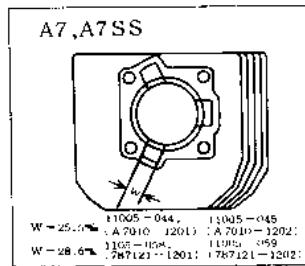

## 1970 Avenger PARTS DIAGRAM

CYLINDER HEAD/CYLINDER

## 1970 Avenger PARTS LIST

CYLINDER HEAD/CYLINDER

ITEM NAME	PART NUMBER	QUANTITY
L.H. CYLINDER HEAD (Ref # 1)	11001-020	1
CYLINDER HEAD L.H (Ref # 1)	11001-021	1
L.H. CYLINDER HEAD (Ref # 2)	11001-022	1
CYLINDER HEAD R.H (Ref # 2)	11001-023	1
SPARK PLUGS B8HC (Ref # 3)	92070-010	1
SPARK PLUG B8HS (Ref # 3)	B8HS	1
SPARK PLUG B9HS (Ref # 3)	B9HS	1
NUT 8MM (Ref # 4)	92015-020	1
WASHER SPRING 12MM (Ref # 5)	461F1200	1
WASHER PLAIN 12MM (Ref # 6)	92022-072	1
GASKET CYLINDER HEAD (Ref # 7)	11004-023	1
CYLINDER L.H (Ref # 8)	11005-033	1
CYLINDER R.H (Ref # 9)	11005-035	1
CLAMP EXHAUST PIPE (Ref # 10)	18069-033	1
GASKET EXHAUST PIPE (Ref # 11)	18067-008	1
GASKET CYLINDER BASE (Ref # 12)	11009-023	1