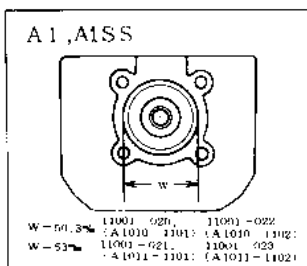

## 1970 Avenger PARTS DIAGRAM

CYLINDER HEAD/CYLINDER

## 1970 Avenger PARTS LIST

CYLINDER HEAD/CYLINDER

ITEM NAME	PART NUMBER	QUANTITY
L.H. CYLINDER HEAD (Ref # 1)	11001-020	1
CYLINDER HEAD L.H (Ref # 1)	11001-021	1
L.H. CYLINDER HEAD (Ref # 2)	11001-022	1
CYLINDER HEAD R.H (Ref # 2)	11001-023	1
SPARK PLUGS B8HC (Ref # 3)	92070-010	1
SPARK PLUG B8HS (Ref # 3)	B8HS	1
SPARK PLUG B9HS (Ref # 3)	B9HS	1
NUT 8MM (Ref # 4)	92015-020	1
WASHER SPRING 12MM (Ref # 5)	461F1200	1
WASHER PLAIN 12MM (Ref # 6)	92022-072	1
GASKET CYLINDER HEAD (Ref # 7)	11004-023	1
CYLINDER L.H (Ref # 8)	11005-033	1
CYLINDER R.H (Ref # 9)	11005-035	1
CLAMP EXHAUST PIPE (Ref # 10)	18069-033	1
GASKET EXHAUST PIPE (Ref # 11)	18067-008	1
GASKET CYLINDER BASE (Ref # 12)	11009-023	1