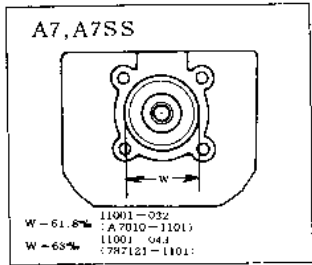

# 1969 Avenger PARTS DIAGRAM

## CYLINDER HEAD/CYLINDER

## CYLINDER HEAD/CYLINDER

ITEM NAME	PART NUMBER	QUANTITY
L.H. CYLINDER HEAD (Ref # 1)	11001-020	NA
CYLINDER HEAD L.H (Ref # 1)	11001-021	1
L.H. CYLINDER HEAD (Ref # 2)	11001-022	(1
CYLINDER HEAD R.H (Ref # 2)	11001-023	1
SPARK PLUGS B8HC (Ref # 3)	92070-010	2
SPARK PLUG B8HS (Ref # 3)	B8HS	2
SPARK PLUG B9HS (Ref # 3)	B9HS	2
NUT 8MM (Ref # 4)	92015-020	8
WASHER SPRING 12MM (Ref # 5)	461F1200	8
WASHER PLAIN 12MM (Ref # 6)	92022-072	8
GASKET CYLINDER HEAD (Ref # 7)	11004-023	2
CYLINDER L.H (Ref # 8)	11005-033	1
CYLINDER R.H (Ref # 9)	11005-035	1
CLAMP EXHAUST PIPE (Ref # 10)	18069-033	2
GASKET EXHAUST PIPE (Ref # 11)	18067-008	2
GASKET CYLINDER BASE (Ref # 12)	11009-023	2