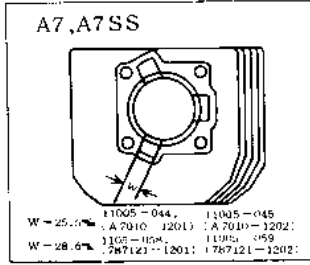

# 1969 Avenger PARTS DIAGRAM

## CYLINDER HEAD/CYLINDER

## CYLINDER HEAD/CYLINDER

ITEM NAME	PART NUMBER	QUANTITY
L.H. CYLINDER HEAD (Ref # 1)	11001-020	NA
CYLINDER HEAD L.H (Ref # 1)	11001-021	1
L.H. CYLINDER HEAD (Ref # 2)	11001-022	(1
CYLINDER HEAD R.H (Ref # 2)	11001-023	1
SPARK PLUGS B8HC (Ref # 3)	92070-010	2
SPARK PLUG B8HS (Ref # 3)	B8HS	2
SPARK PLUG B9HS (Ref # 3)	B9HS	2
NUT 8MM (Ref # 4)	92015-020	8
WASHER SPRING 12MM (Ref # 5)	461F1200	8
WASHER PLAIN 12MM (Ref # 6)	92022-072	8
GASKET CYLINDER HEAD (Ref # 7)	11004-023	2
CYLINDER L.H (Ref # 8)	11005-033	1
CYLINDER R.H (Ref # 9)	11005-035	1
CLAMP EXHAUST PIPE (Ref # 10)	18069-033	2
GASKET EXHAUST PIPE (Ref # 11)	18067-008	2
GASKET CYLINDER BASE (Ref # 12)	11009-023	2