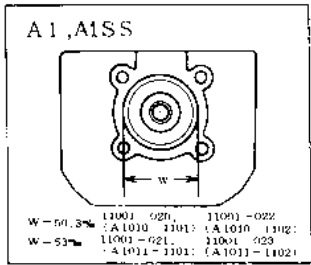

# 1969 Avenger PARTS DIAGRAM

## CYLINDER HEAD/CYLINDER

## CYLINDER HEAD/CYLINDER

ITEM NAME	PART NUMBER	QUANTITY
L.H. CYLINDER HEAD (Ref # 1)	11001-020	NA
CYLINDER HEAD L.H (Ref # 1)	11001-021	1
L.H. CYLINDER HEAD (Ref # 2)	11001-022	(1
CYLINDER HEAD R.H (Ref # 2)	11001-023	1
SPARK PLUGS B8HC (Ref # 3)	92070-010	2
SPARK PLUG B8HS (Ref # 3)	B8HS	2
SPARK PLUG B9HS (Ref # 3)	B9HS	2
NUT 8MM (Ref # 4)	92015-020	8
WASHER SPRING 12MM (Ref # 5)	461F1200	8
WASHER PLAIN 12MM (Ref # 6)	92022-072	8
GASKET CYLINDER HEAD (Ref # 7)	11004-023	2
CYLINDER L.H (Ref # 8)	11005-033	1
CYLINDER R.H (Ref # 9)	11005-035	1
CLAMP EXHAUST PIPE (Ref # 10)	18069-033	2
GASKET EXHAUST PIPE (Ref # 11)	18067-008	2
GASKET CYLINDER BASE (Ref # 12)	11009-023	2