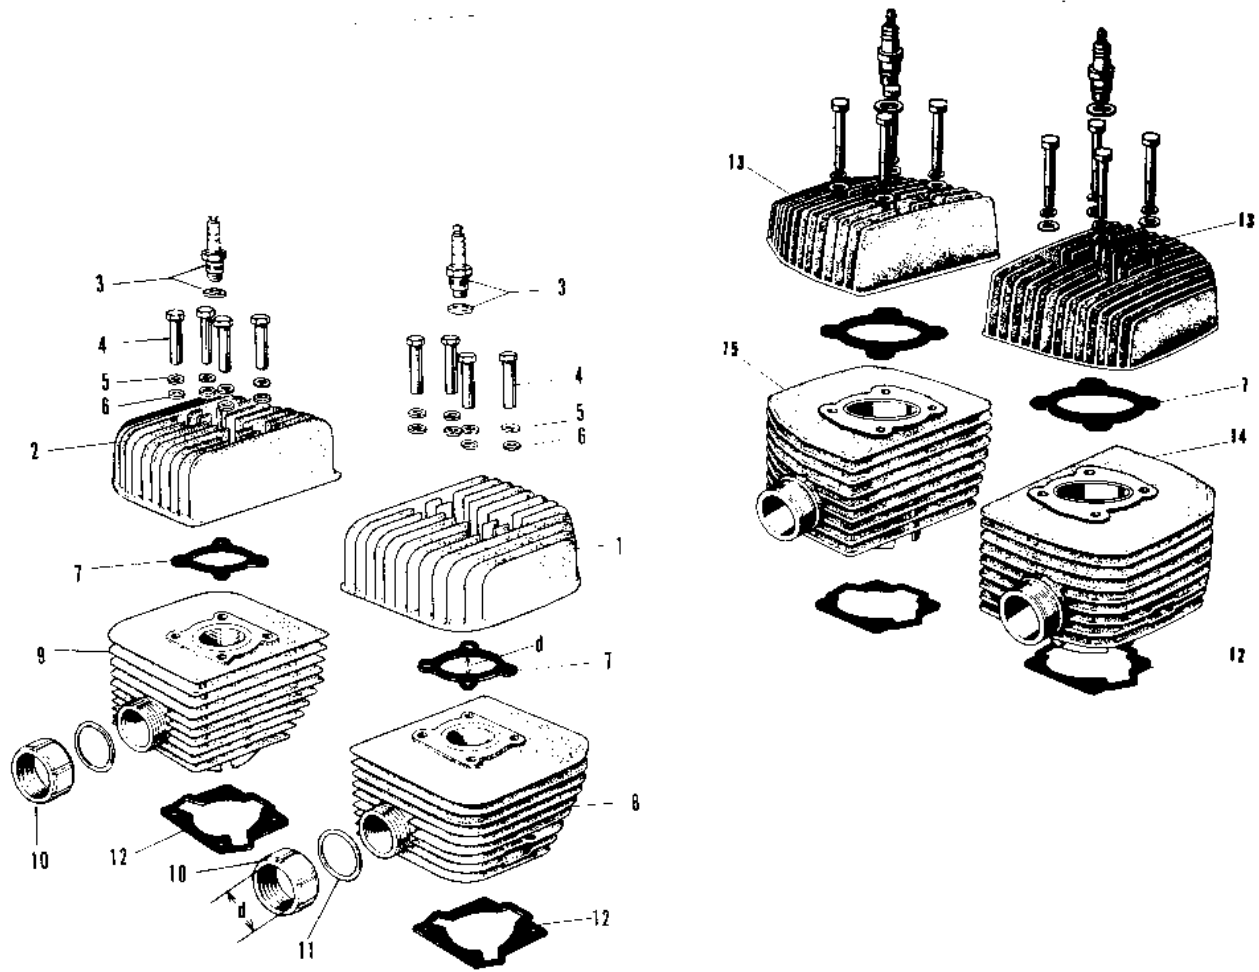

# 1969 Avenger PARTS DIAGRAM

## CYLINDER HEAD/CYLINDER

# 1969 Avenger PARTS LIST

## CYLINDER HEAD/CYLINDER

ITEM NAME	PART NUMBER	QUANTITY
L.H. CYLINDER HEAD (Ref # 1)	11001-020	NA
CYLINDER HEAD L.H (Ref # 1)	11001-021	1
L.H. CYLINDER HEAD (Ref # 2)	11001-022	(1
CYLINDER HEAD R.H (Ref # 2)	11001-023	1
SPARK PLUGS B8HC (Ref # 3)	92070-010	2
SPARK PLUG B8HS (Ref # 3)	B8HS	2
SPARK PLUG B9HS (Ref # 3)	B9HS	2
NUT 8MM (Ref # 4)	92015-020	8
WASHER SPRING 12MM (Ref # 5)	461F1200	8
WASHER PLAIN 12MM (Ref # 6)	92022-072	8
GASKET CYLINDER HEAD (Ref # 7)	11004-023	2
CYLINDER L.H (Ref # 8)	11005-033	1
CYLINDER R.H (Ref # 9)	11005-035	1
CLAMP EXHAUST PIPE (Ref # 10)	18069-033	2
GASKET EXHAUST PIPE (Ref # 11)	18067-008	2
GASKET CYLINDER BASE (Ref # 12)	11009-023	2