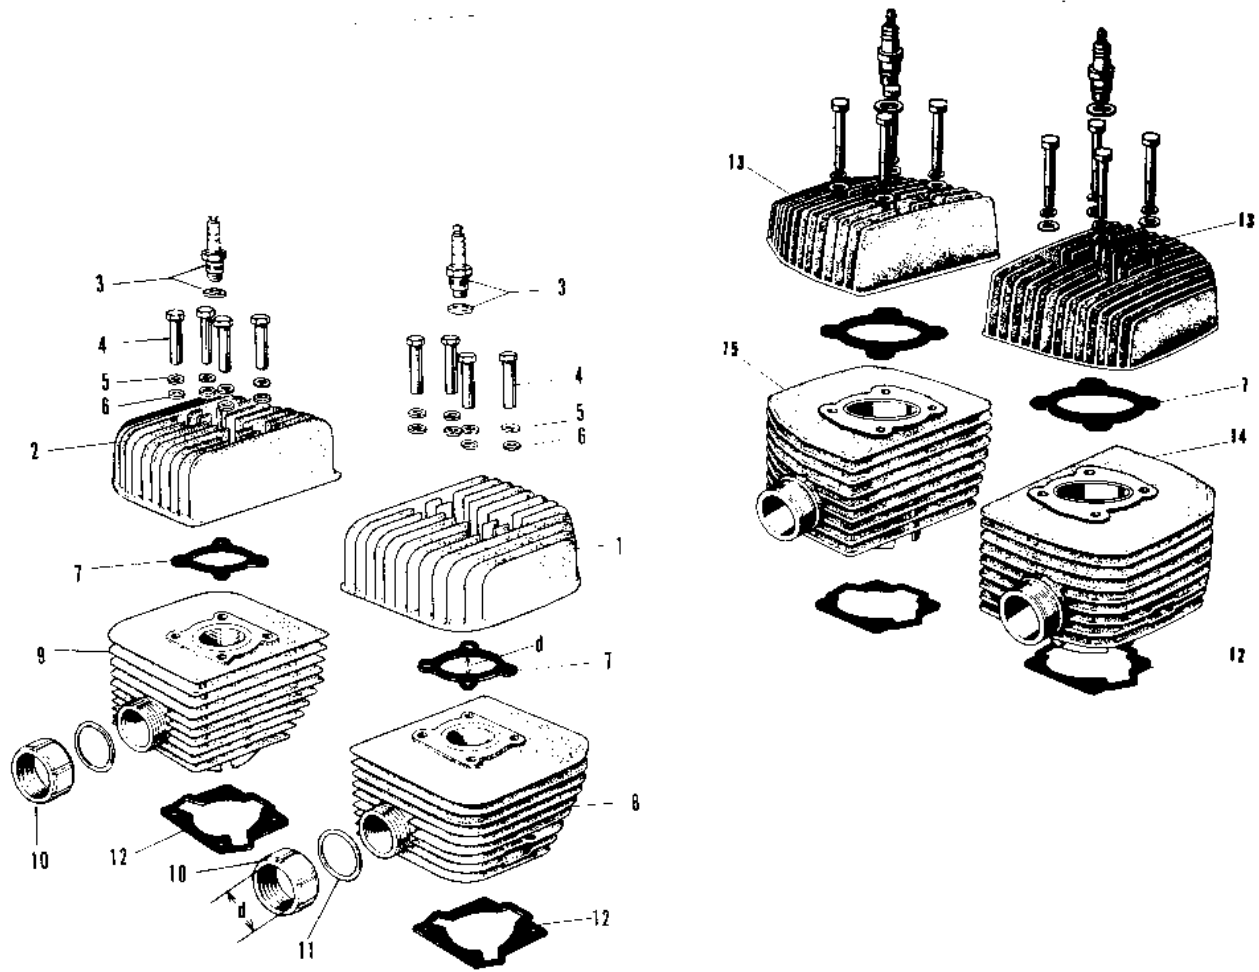

## 1969 Avenger PARTS DIAGRAM

CYLINDER HEAD/CYLINDER

## 1969 Avenger PARTS LIST

CYLINDER HEAD/CYLINDER

ITEM NAME	PART NUMBER	QUANTITY
L.H. CYLINDER HEAD (Ref # 1)	11001-020	1
CYLINDER HEAD L.H (Ref # 1)	11001-021	1
L.H. CYLINDER HEAD (Ref # 2)	11001-022	1
CYLINDER HEAD R.H (Ref # 2)	11001-023	1
SPARK PLUGS B8HC (Ref # 3)	92070-010	1
SPARK PLUG B8HS (Ref # 3)	B8HS	1
SPARK PLUG B9HS (Ref # 3)	B9HS	1
NUT 8MM (Ref # 4)	92015-020	1
WASHER SPRING 12MM (Ref # 5)	461F1200	1
WASHER PLAIN 12MM (Ref # 6)	92022-072	1
GASKET CYLINDER HEAD (Ref # 7)	11004-023	1
CYLINDER L.H (Ref # 8)	11005-033	1
CYLINDER R.H (Ref # 9)	11005-035	1
CLAMP EXHAUST PIPE (Ref # 10)	18069-033	1
GASKET EXHAUST PIPE (Ref # 11)	18067-008	1
GASKET CYLINDER BASE (Ref # 12)	11009-023	1