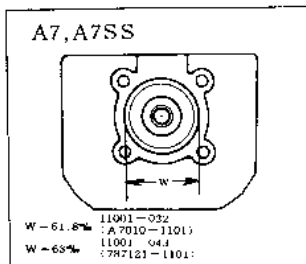

## 1969 Avenger PARTS DIAGRAM

CYLINDER HEAD/CYLINDER

## 1969 Avenger PARTS LIST

CYLINDER HEAD/CYLINDER

ITEM NAME	PART NUMBER	QUANTITY
L.H. CYLINDER HEAD (Ref # 1)	11001-020	1
CYLINDER HEAD L.H (Ref # 1)	11001-021	1
L.H. CYLINDER HEAD (Ref # 2)	11001-022	1
CYLINDER HEAD R.H (Ref # 2)	11001-023	1
SPARK PLUGS B8HC (Ref # 3)	92070-010	1
SPARK PLUG B8HS (Ref # 3)	B8HS	1
SPARK PLUG B9HS (Ref # 3)	B9HS	1
NUT 8MM (Ref # 4)	92015-020	1
WASHER SPRING 12MM (Ref # 5)	461F1200	1
WASHER PLAIN 12MM (Ref # 6)	92022-072	1
GASKET CYLINDER HEAD (Ref # 7)	11004-023	1
CYLINDER L.H (Ref # 8)	11005-033	1
CYLINDER R.H (Ref # 9)	11005-035	1
CLAMP EXHAUST PIPE (Ref # 10)	18069-033	1
GASKET EXHAUST PIPE (Ref # 11)	18067-008	1
GASKET CYLINDER BASE (Ref # 12)	11009-023	1