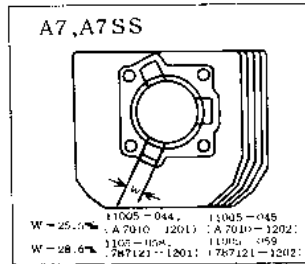

## 1969 Avenger PARTS DIAGRAM

CYLINDER HEAD/CYLINDER

## 1969 Avenger PARTS LIST

CYLINDER HEAD/CYLINDER

ITEM NAME	PART NUMBER	QUANTITY
L.H. CYLINDER HEAD (Ref # 1)	11001-020	1
CYLINDER HEAD L.H (Ref # 1)	11001-021	1
L.H. CYLINDER HEAD (Ref # 2)	11001-022	1
CYLINDER HEAD R.H (Ref # 2)	11001-023	1
SPARK PLUGS B8HC (Ref # 3)	92070-010	1
SPARK PLUG B8HS (Ref # 3)	B8HS	1
SPARK PLUG B9HS (Ref # 3)	B9HS	1
NUT 8MM (Ref # 4)	92015-020	1
WASHER SPRING 12MM (Ref # 5)	461F1200	1
WASHER PLAIN 12MM (Ref # 6)	92022-072	1
GASKET CYLINDER HEAD (Ref # 7)	11004-023	1
CYLINDER L.H (Ref # 8)	11005-033	1
CYLINDER R.H (Ref # 9)	11005-035	1
CLAMP EXHAUST PIPE (Ref # 10)	18069-033	1
GASKET EXHAUST PIPE (Ref # 11)	18067-008	1
GASKET CYLINDER BASE (Ref # 12)	11009-023	1