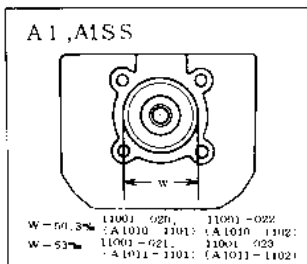

## 1969 Avenger PARTS DIAGRAM

CYLINDER HEAD/CYLINDER

## 1969 Avenger PARTS LIST

CYLINDER HEAD/CYLINDER

ITEM NAME	PART NUMBER	QUANTITY
L.H. CYLINDER HEAD (Ref # 1)	11001-020	1
CYLINDER HEAD L.H (Ref # 1)	11001-021	1
L.H. CYLINDER HEAD (Ref # 2)	11001-022	1
CYLINDER HEAD R.H (Ref # 2)	11001-023	1
SPARK PLUGS B8HC (Ref # 3)	92070-010	1
SPARK PLUG B8HS (Ref # 3)	B8HS	1
SPARK PLUG B9HS (Ref # 3)	B9HS	1
NUT 8MM (Ref # 4)	92015-020	1
WASHER SPRING 12MM (Ref # 5)	461F1200	1
WASHER PLAIN 12MM (Ref # 6)	92022-072	1
GASKET CYLINDER HEAD (Ref # 7)	11004-023	1
CYLINDER L.H (Ref # 8)	11005-033	1
CYLINDER R.H (Ref # 9)	11005-035	1
CLAMP EXHAUST PIPE (Ref # 10)	18069-033	1
GASKET EXHAUST PIPE (Ref # 11)	18067-008	1
GASKET CYLINDER BASE (Ref # 12)	11009-023	1