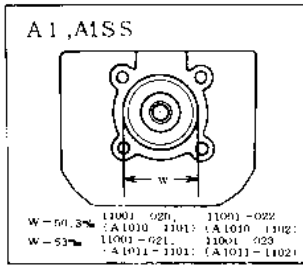

1968 A1SS PARTS DIAGRAM

CYLINDER HEAD/CYLINDER

1968 A1SS PARTS LIST

CYLINDER HEAD/CYLINDER

ITEM NAME	PART NUMBER	QUANTITY
L.H. CYLINDER HEAD (Ref # 1)	11001-020	NA
CYLINDER HEAD L.H (Ref # 1)	11001-021	1
L.H. CYLINDER HEAD (Ref # 2)	11001-022	(1)
CYLINDER HEAD R.H (Ref # 2)	11001-023	1
SPARK PLUGS B8HC (Ref # 3)	92070-010	2
SPARK PLUG B8HS (Ref # 3)	B8HS	2
SPARK PLUG B9HS (Ref # 3)	B9HS	2
NUT 8MM (Ref # 4)	92015-020	8
WASHER SPRING 12MM (Ref # 5)	461F1200	8
WASHER PLAIN 12MM (Ref # 6)	92022-072	8
GASKET CYLINDER HEAD (Ref # 7)	11004-023	2
CYLINDER L.H (Ref # 8)	11005-033	1
CYLINDER R.H (Ref # 9)	11005-035	1
GASKET CYLINDER BASE (Ref # 12)	11009-023	2