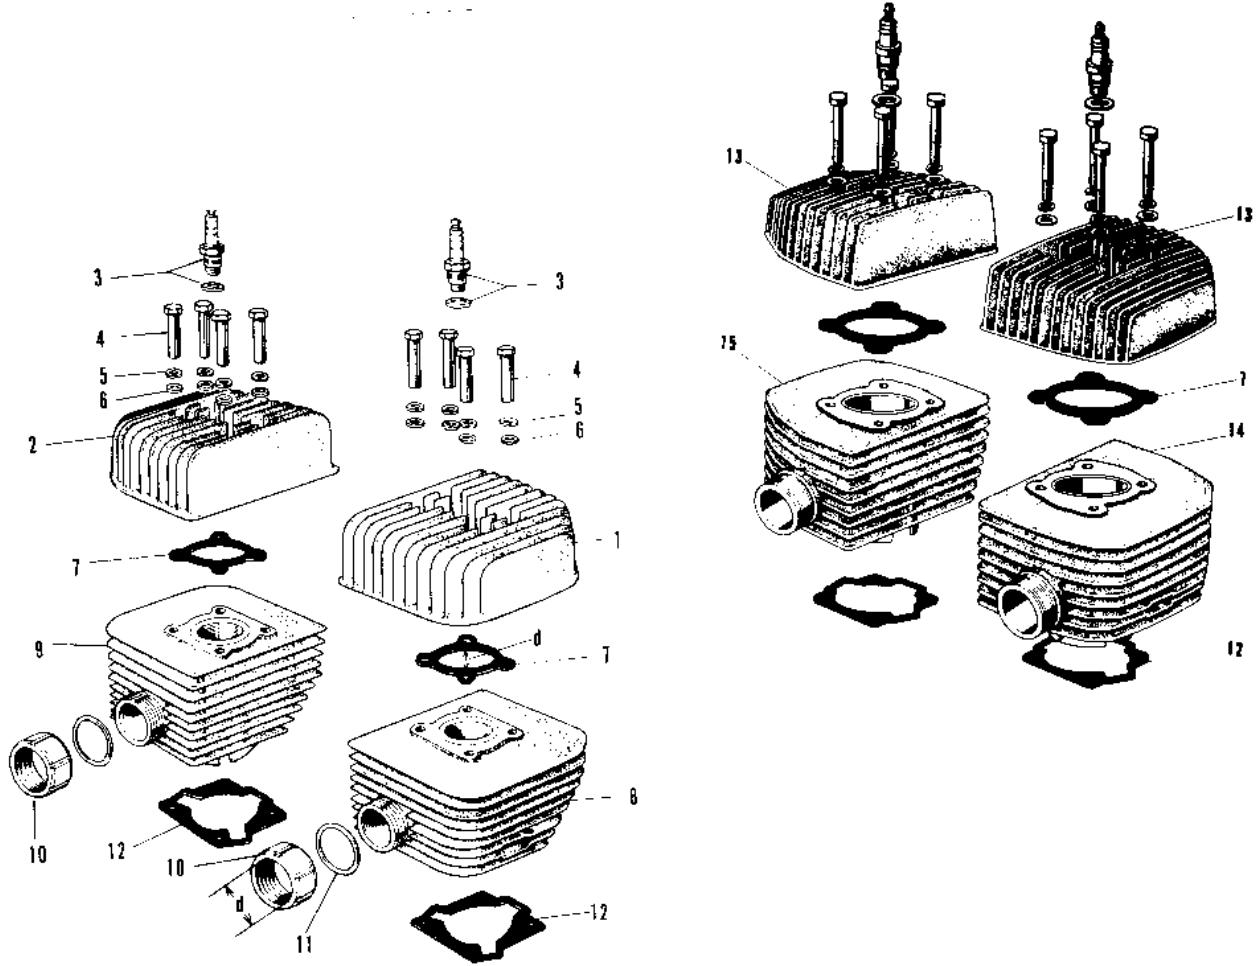

1968 A1SS PARTS DIAGRAM

CYLINDER HEAD/CYLINDER

1968 A1SS PARTS LIST

CYLINDER HEAD/CYLINDER

ITEM NAME	PART NUMBER	QUANTITY
L.H. CYLINDER HEAD (Ref # 1)	11001-020	NA
CYLINDER HEAD L.H (Ref # 1)	11001-021	1
L.H. CYLINDER HEAD (Ref # 2)	11001-022	(1)
CYLINDER HEAD R.H (Ref # 2)	11001-023	1
SPARK PLUGS B8HC (Ref # 3)	92070-010	2
SPARK PLUG B8HS (Ref # 3)	B8HS	2
SPARK PLUG B9HS (Ref # 3)	B9HS	2
NUT 8MM (Ref # 4)	92015-020	8
WASHER SPRING 12MM (Ref # 5)	461F1200	8
WASHER PLAIN 12MM (Ref # 6)	92022-072	8
GASKET CYLINDER HEAD (Ref # 7)	11004-023	2
CYLINDER L.H (Ref # 8)	11005-033	1
CYLINDER R.H (Ref # 9)	11005-035	1
GASKET CYLINDER BASE (Ref # 12)	11009-023	2