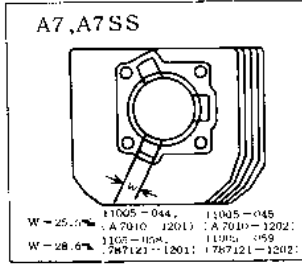

1968 A1SS PARTS DIAGRAM

CYLINDER HEAD/CYLINDER

1968 A1SS PARTS LIST

CYLINDER HEAD/CYLINDER

ITEM NAME	PART NUMBER	QUANTITY
L.H. CYLINDER HEAD (Ref # 1)	11001-020	NA
CYLINDER HEAD L.H (Ref # 1)	11001-021	1
L.H. CYLINDER HEAD (Ref # 2)	11001-022	(1)
CYLINDER HEAD R.H (Ref # 2)	11001-023	1
SPARK PLUGS B8HC (Ref # 3)	92070-010	2
SPARK PLUG B8HS (Ref # 3)	B8HS	2
SPARK PLUG B9HS (Ref # 3)	B9HS	2
NUT 8MM (Ref # 4)	92015-020	8
WASHER SPRING 12MM (Ref # 5)	461F1200	8
WASHER PLAIN 12MM (Ref # 6)	92022-072	8
GASKET CYLINDER HEAD (Ref # 7)	11004-023	2
CYLINDER L.H (Ref # 8)	11005-033	1
CYLINDER R.H (Ref # 9)	11005-035	1
GASKET CYLINDER BASE (Ref # 12)	11009-023	2