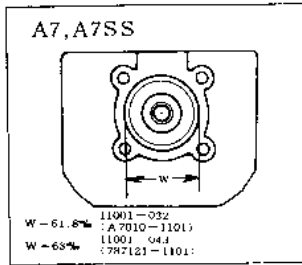

1968 A1SS PARTS DIAGRAM

CYLINDER HEAD/CYLINDER

1968 A1SS PARTS LIST

CYLINDER HEAD/CYLINDER

ITEM NAME	PART NUMBER	QUANTITY
L.H. CYLINDER HEAD (Ref # 1)	11001-020	NA
CYLINDER HEAD L.H (Ref # 1)	11001-021	1
L.H. CYLINDER HEAD (Ref # 2)	11001-022	(1)
CYLINDER HEAD R.H (Ref # 2)	11001-023	1
SPARK PLUGS B8HC (Ref # 3)	92070-010	2
SPARK PLUG B8HS (Ref # 3)	B8HS	2
SPARK PLUG B9HS (Ref # 3)	B9HS	2
NUT 8MM (Ref # 4)	92015-020	8
WASHER SPRING 12MM (Ref # 5)	461F1200	8
WASHER PLAIN 12MM (Ref # 6)	92022-072	8
GASKET CYLINDER HEAD (Ref # 7)	11004-023	2
CYLINDER L.H (Ref # 8)	11005-033	1
CYLINDER R.H (Ref # 9)	11005-035	1
GASKET CYLINDER BASE (Ref # 12)	11009-023	2