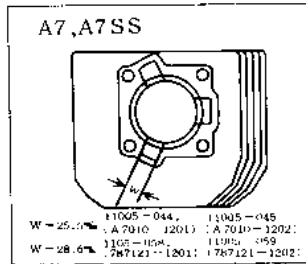

1966 Samurai PARTS DIAGRAM

CYLINDER HEAD/CYLINDER

1966 Samurai PARTS LIST

CYLINDER HEAD/CYLINDER

| ITEM NAME | PART NUMBER | QUANTITY |
|-----------|-------------|----------|
|-----------|-------------|----------|