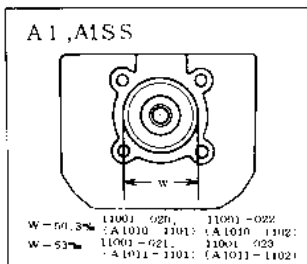

1966 Samurai PARTS DIAGRAM

CYLINDER HEAD/CYLINDER

1966 Samurai PARTS LIST

CYLINDER HEAD/CYLINDER

| ITEM NAME | PART NUMBER | QUANTITY |
|-----------|-------------|----------|
|-----------|-------------|----------|