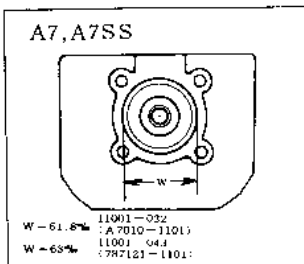

1966 Samurai PARTS DIAGRAM

CYLINDER HEAD/CYLINDER

1966 Samurai PARTS LIST

CYLINDER HEAD/CYLINDER

| ITEM NAME | PART NUMBER | QUANTITY |
|-----------|-------------|----------|
|-----------|-------------|----------|