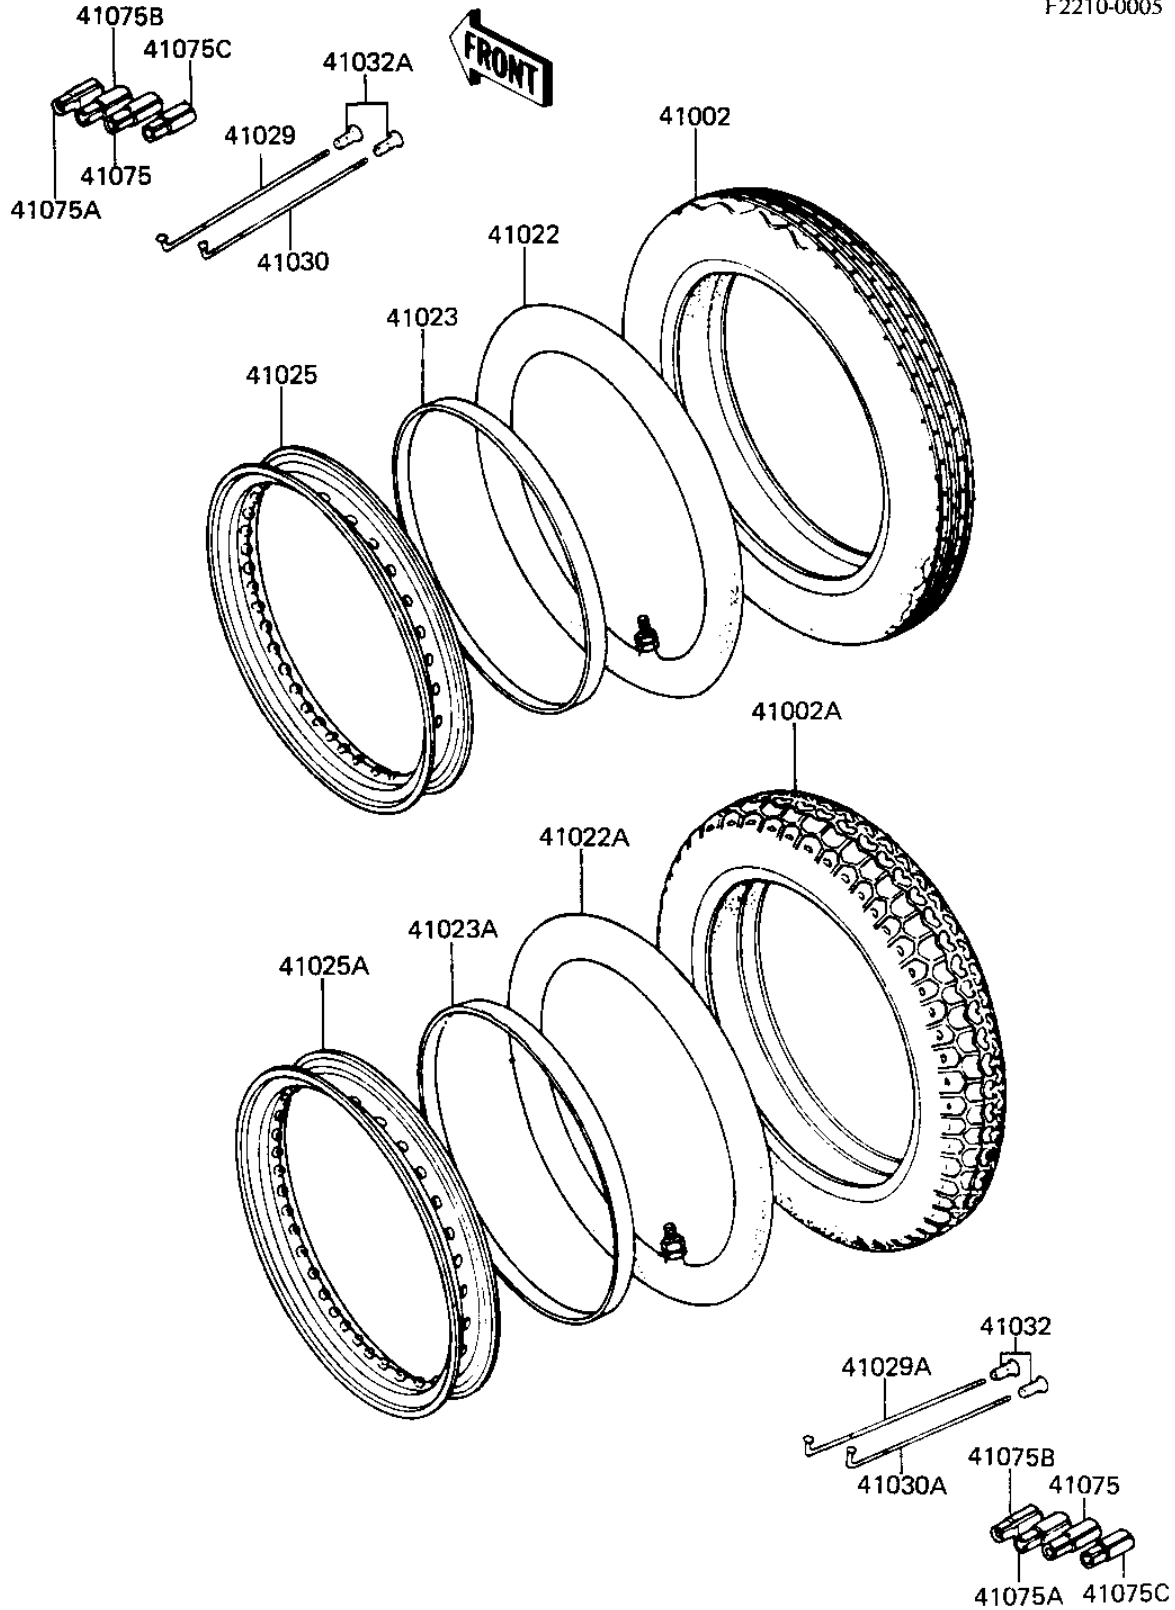

1981 CSR PARTS DIAGRAM

WHEELS/TIRES ('81 D2)

F2210-0005

1981 CSR PARTS LIST

WHEELS/TIRES ('81 D2)

ITEM NAME	PART NUMBER	QUANTITY
TIRE (Ref # 41002)	41002-1570	1
TIRE 460S-16 Y987 R (Ref # 41002A)	41002-1090	1
TUBE 250/275-18 (Ref # 41022)	41022-032	1
TUBE 460-16 (Ref # 41022A)	41022-1025	1
BAND RIM (Ref # 41023)	41023-001	1
BAND,RIM (Ref # 41023A)	41023-1011	1
RIM,1.60X18 (Ref # 41025)	41025-1020	1
RIM,2.15X16 (Ref # 41025A)	41025-1021	1
SPOKE,FR INNER (Ref # 41029)	41029-1025	18
SPOKE,RR INNER (Ref # 41029A)	41029-1026	18
SPOKE,FR OUTER (Ref # 41030)	41030-1020	18
SPOKE,RR OUTER (Ref # 41030A)	41030-1021	18
NIPPLE,SPOKE (Ref # 41032)	41032-022	36
NIPPLE-SPOKE (Ref # 41032A)	41032-1055	36
WEIGHT,BALANCE,10G (Ref # 41075)	41075-1007	AR
WEIGHT,BALANCE,20G (Ref # 41075A)	41075-1008	AR
WEIGHT,BALANCE,30G (Ref # 41075B)	41075-1009	AR
WEIGHT,BALANCE,5G (Ref # 41075C)	41075-1010	AR