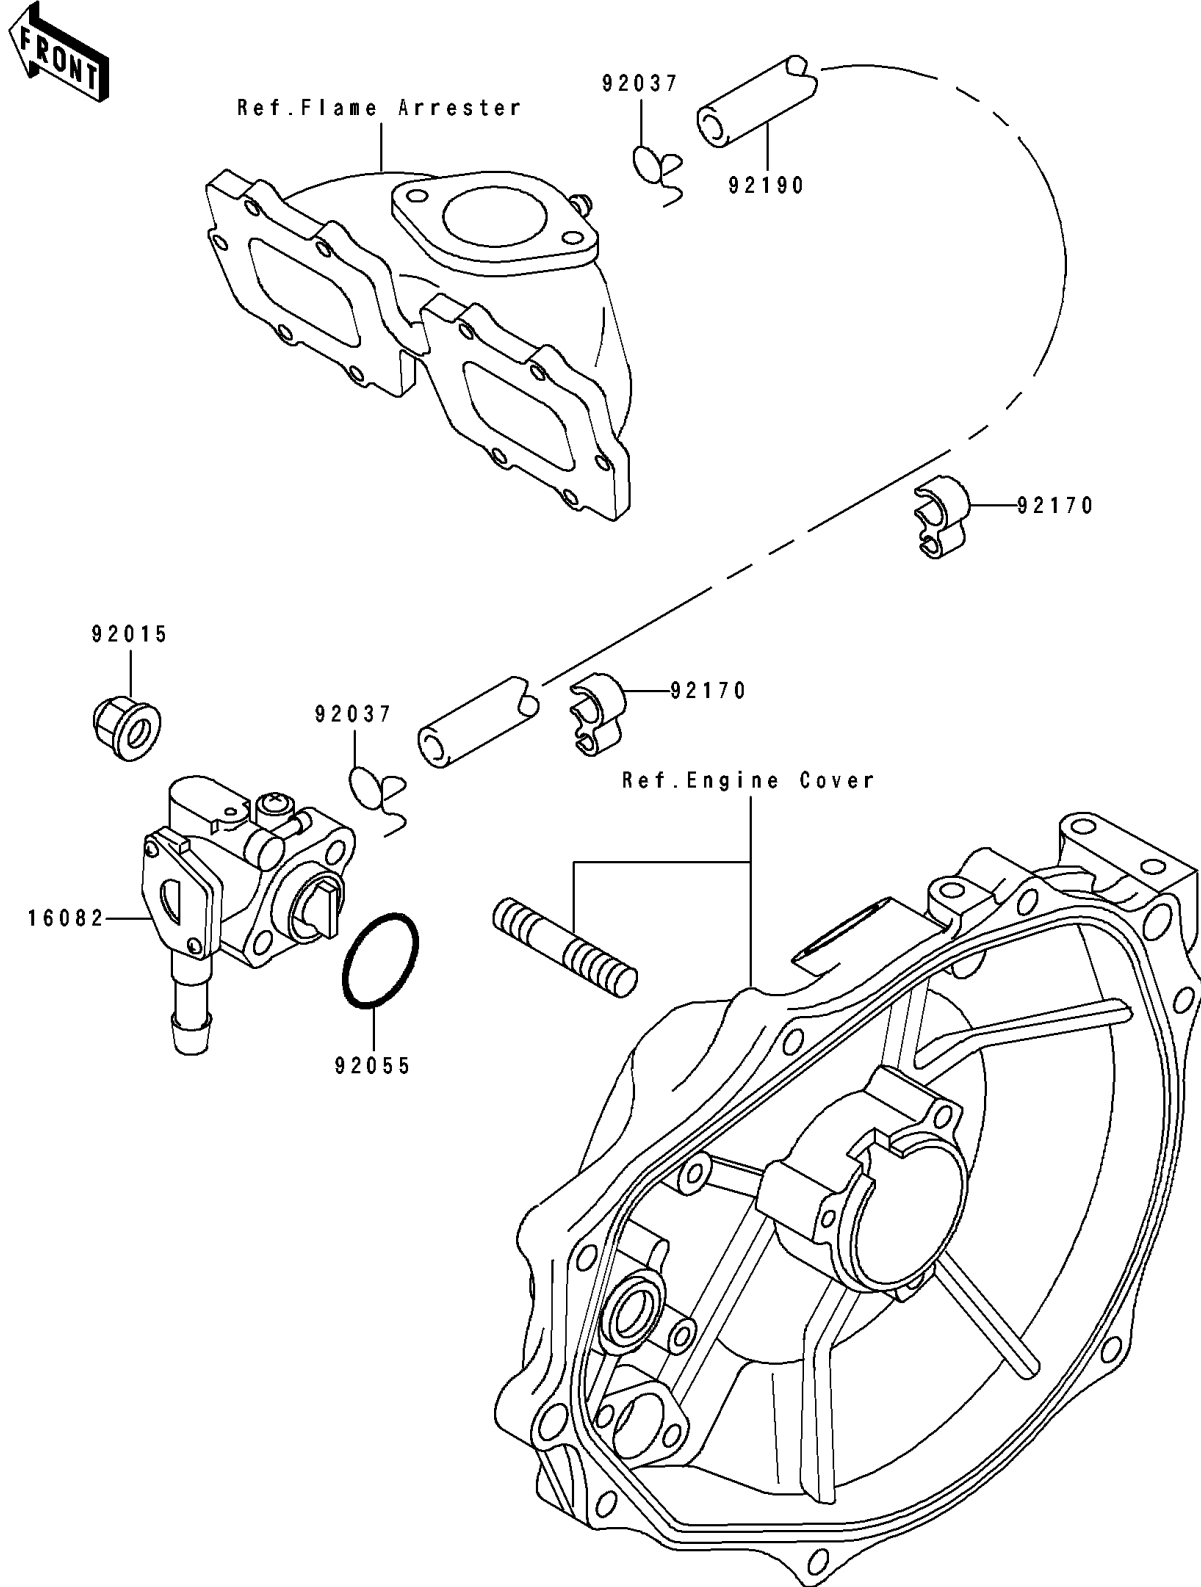

# 1993 750 SX PARTS DIAGRAM

Oil Pump

E1710

# 1993 750 SX PARTS LIST

## Oil Pump

ITEM NAME	PART NUMBER	QUANTITY
PUMP-ASSY-OIL (Ref # 16082)	16082-3710	1
NUT,CAP,6MM (Ref # 92015)	92015-1385	2
CLAMP (Ref # 92037)	92037-3722	2
RING-O,19.5X1.5 (Ref # 92055)	92055-055	1
CLAMP,HOSE (Ref # 92170)	92170-3732	2
TUBE,3X6X545 (Ref # 92190)	92190-3907	1