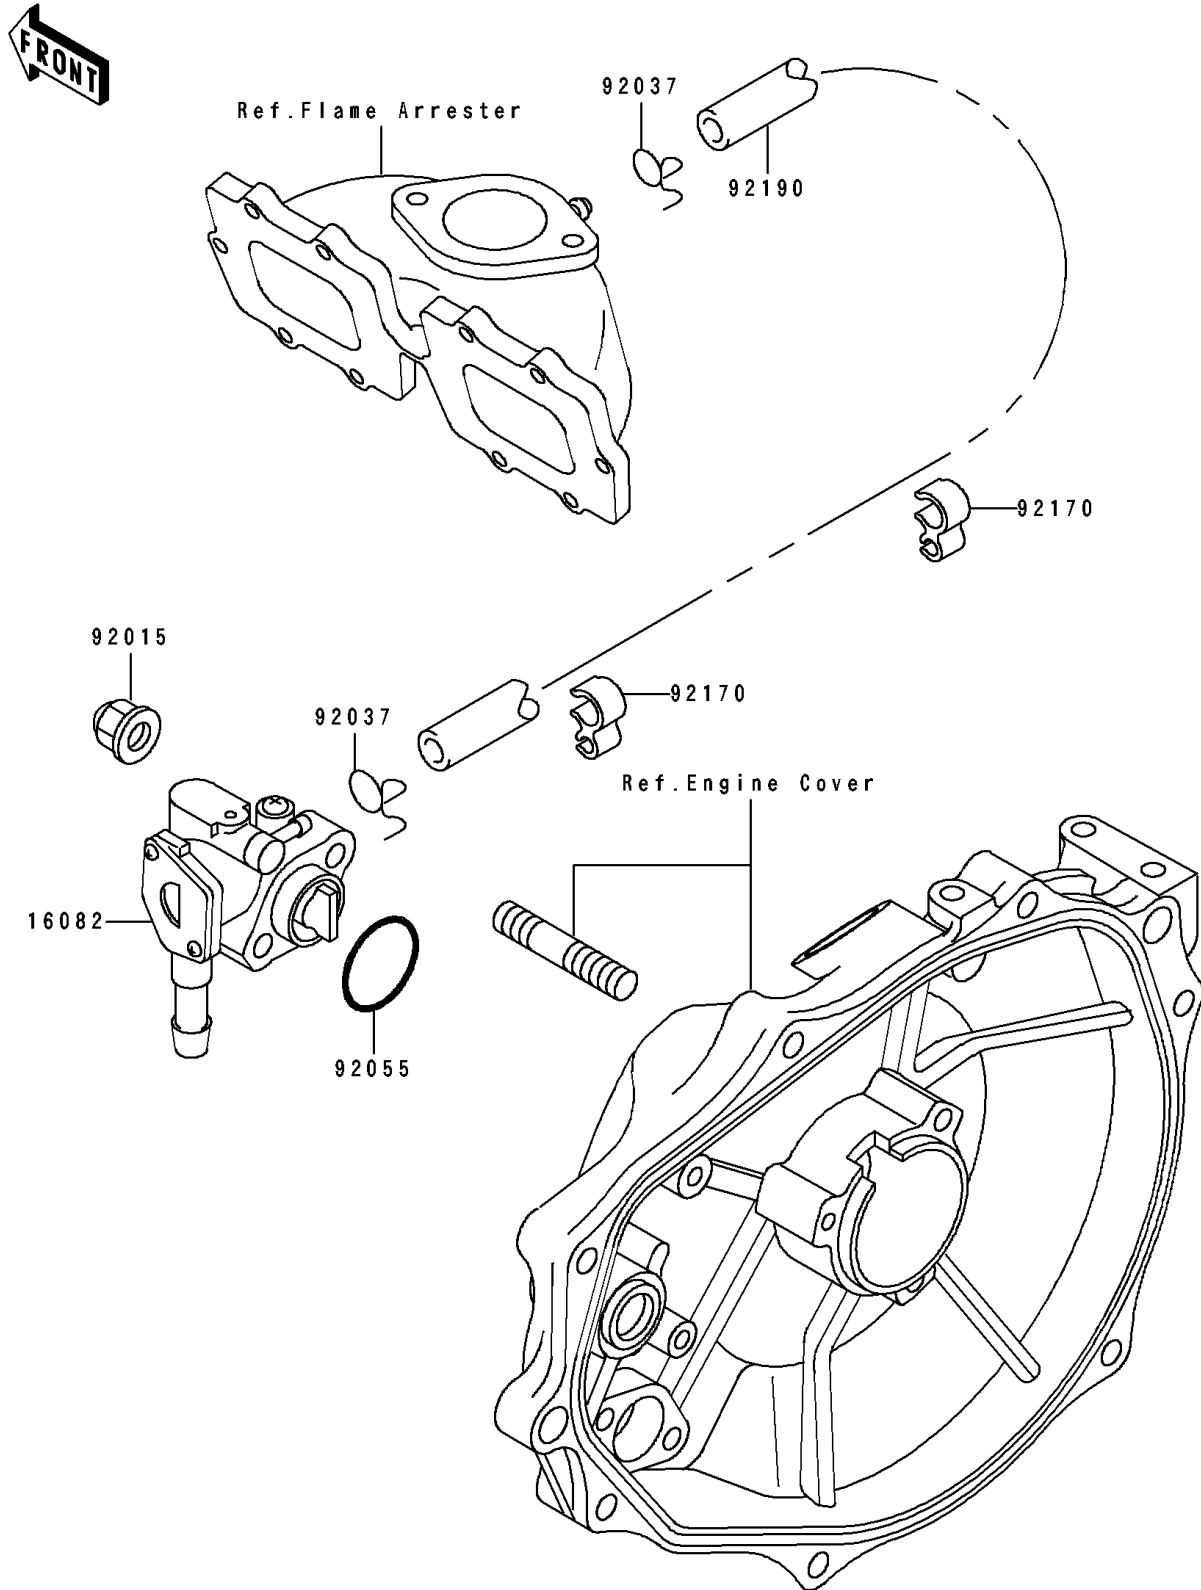

# 1993 750 SX PARTS DIAGRAM

Oil Pump

E1710

# 1993 750 SX PARTS LIST

## Oil Pump

ITEM NAME	PART NUMBER	QUANTITY
PUMP-ASSY-OIL (Ref # 16082)	16082-3710	1
NUT,CAP,6MM (Ref # 92015)	92015-1385	2
CLAMP (Ref # 92037)	92037-3722	2
RING-O,19.5X1.5 (Ref # 92055)	92055-055	1
CLAMP,HOSE (Ref # 92170)	92170-3732	2
TUBE,3X6X545 (Ref # 92190)	92190-3907	1