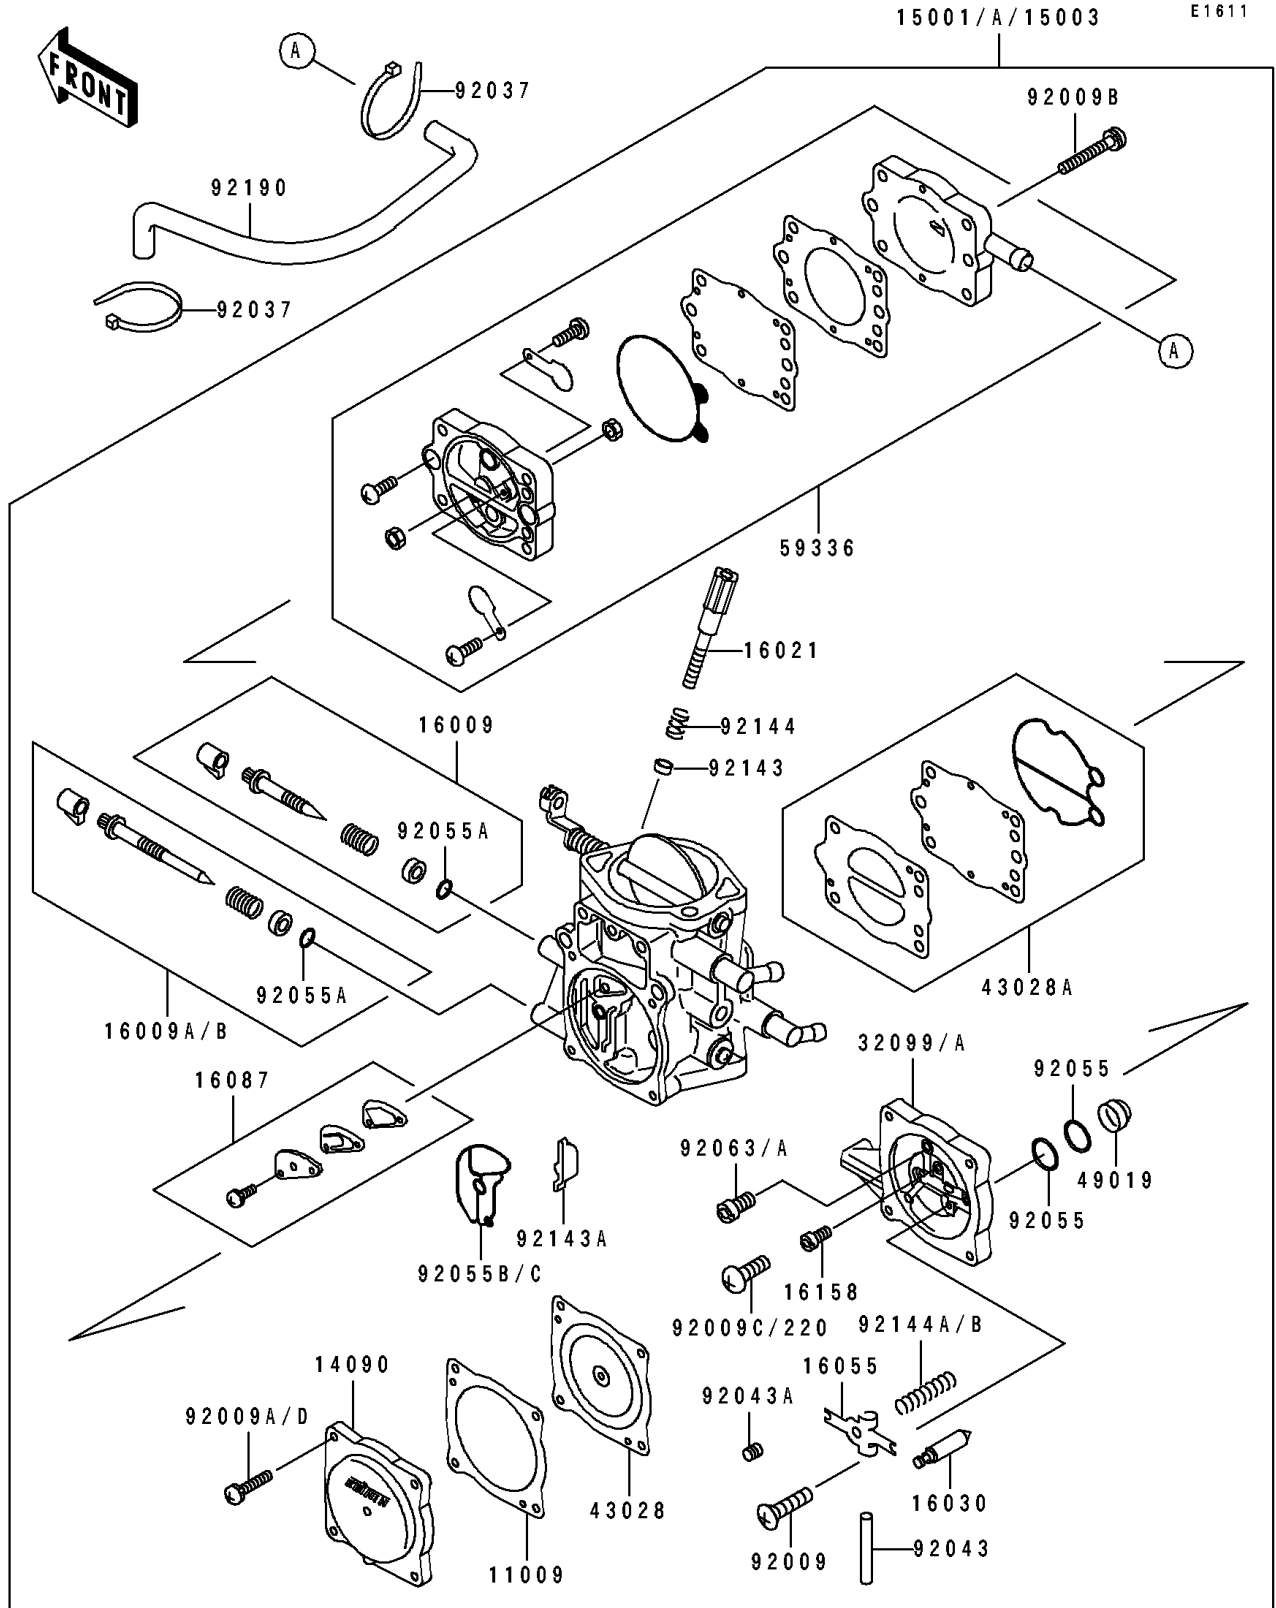

1993 750 SX PARTS DIAGRAM

Carburetor

1993 750 SX PARTS LIST

Carburetor

ITEM NAME	PART NUMBER	QUANTITY
GASKET,DIAPHRAGM (Ref # 11009)	11009-3730	1
COVER,DIAPHRAGM (Ref # 14090)	14090-3702	1
CARBURETOR-ASSY (Ref # 15001)	15001-3763	1
NEEDLE-JET,MAIN (Ref # 16009)	16009-3711	1
NEEDLE-JET,SLOW (Ref # 16009A)	16009-3712	1
SCREW-THROTTLE STOP (Ref # 16021)	16021-3702	1
VALVE-FLOAT (Ref # 16030)	16030-3701	1
ARM-FLOAT (Ref # 16055)	16055-3701	1
VALVE-CHECK (Ref # 16087)	16087-3703	1
JET-SLOW,#75 (Ref # 16158)	16158-3705	1
CASE,CARBURETOR (Ref # 32099)	32099-3754	1
DIAPHRAGM,CARBURETOR (Ref # 43028)	43028-3704	1
DIAPHRAGM,PUMP (Ref # 43028A)	43028-3706	1
FILTER-FUEL,STRAINER (Ref # 49019)	49019-3707	1
CASE-PUMP (Ref # 59336)	59336-3710	1
SCREW,3X6 (Ref # 92009)	92009-3712	1
SCREW,4X18 (Ref # 92009A)	92009-3782	4
SCREW,5X28 (Ref # 92009B)	92009-3783	4
CLAMP (Ref # 92037)	92037-1173	2
PIN,FLOAT (Ref # 92043)	92043-1209	1
PIN,THROTTLE STOP SCREW (Ref # 92043A)	92043-3712	1
RING-O (Ref # 92055)	92055-1246	2
RING-O,ADJUST SCREW (Ref # 92055A)	92055-3713	2
RING-O (Ref # 92055B)	92055-3734	1
JET-MAIN,#140 (Ref # 92063)	92063-3701	1
COLLAR,THROTTLE STOP SCREW (Ref # 92143)	92143-3709	1
COLLAR (Ref # 92143A)	92143-3727	1
SPRING,THROTTLE STOP SCREW (Ref # 92144)	92144-3706	1
SPRING,FLOAT ARM (Ref # 92144A)	92144-3733	1

1993 750 SX PARTS LIST

Carburetor

ITEM NAME	PART NUMBER	QUANTITY
TUBE,PULSE (Ref # 92190)	92190-3730	1
SCREW-PAN-CROS (Ref # 220)	220D0408	1