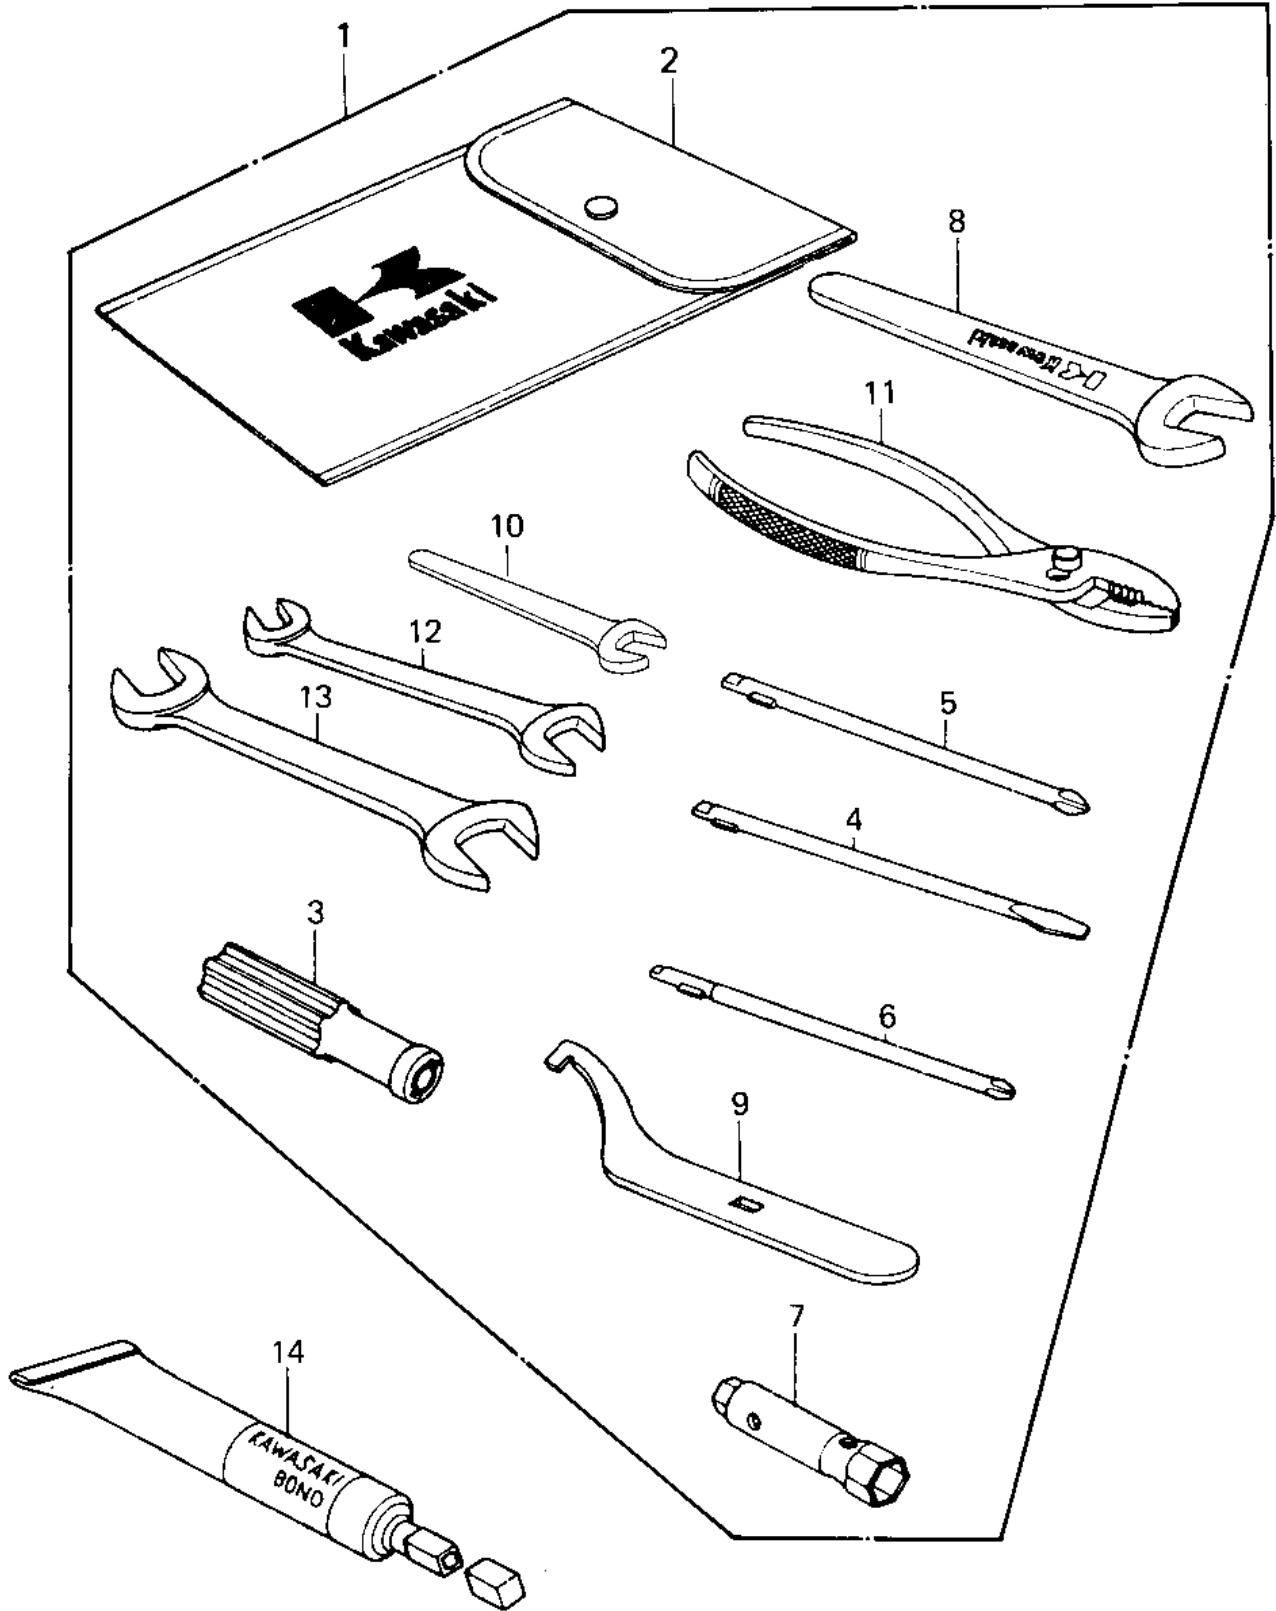

1980 KZ250 PARTS DIAGRAM

OWNER TOOLS ('80 D1)

1980 KZ250 PARTS LIST

OWNER TOOLS ('80 D1)

ITEM NAME	PART NUMBER	QUANTITY
TOOL KIT (Ref # 1)	56007-1047	1
BAG,TOOL (Ref # 2)	56008-009	1
GRIP,SCREW DRIVER (Ref # 3)	92106-1001	1
92107-1052 (Canada) (Ref # 4)	92107-007	1
TOOL-DRIVER (Ref # 5)	92107-1052	1
92107-1002 (Canada) (Ref # 6)	92107-008	1
WRENCH,BOX,17X21 (Ref # 7)	92110-012	1
WRENCH,OPEN END,22M/M (Ref # 8)	92110-1005	1
WRENCH,HOOK (Ref # 9)	92110-1014	1
WRENCH,OPEN END,10M/M (Ref # 10)	92110-1031	1
92112-003 (Canada) (Ref # 11)	92112-005	1
WRENCH,OPEN END,12X13 (Ref # 12)	92126-002	1
TOOL-WRENCH,OPEN END, (Ref # 13)	92110-1153	1
LIQUID GASKET (Ref # 14)	92104-002	(1