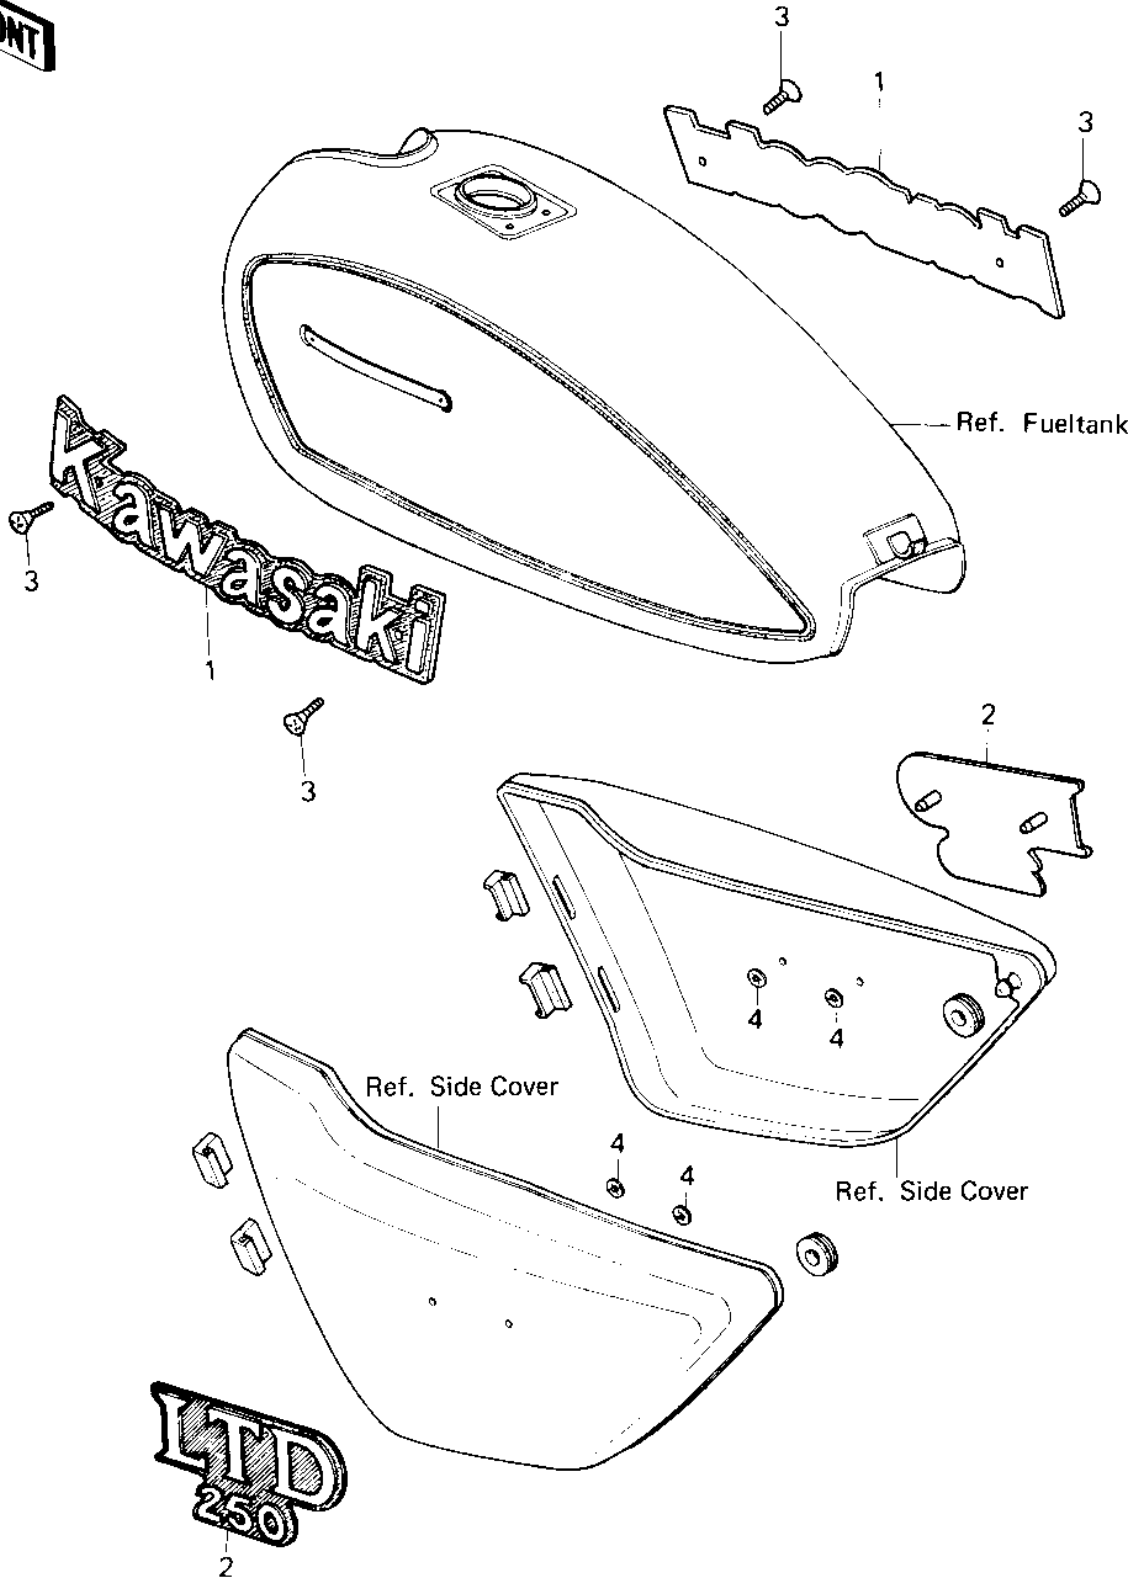

1980 KZ250 PARTS DIAGRAM

LABELS ('80 D1)

1980 KZ250 PARTS LIST

LABELS ('80 D1)

ITEM NAME	PART NUMBER	QUANTITY
EMBLEM,FUEL TANK (Ref # 1)	56014-1038	2
MARK SIDE COVER (Ref # 2)	56018-1162	2
SCREW-CSK-CROS (Ref # 3)	221C0306	4
NUT,LOCK,3MM (Ref # 4)	92018-005	4