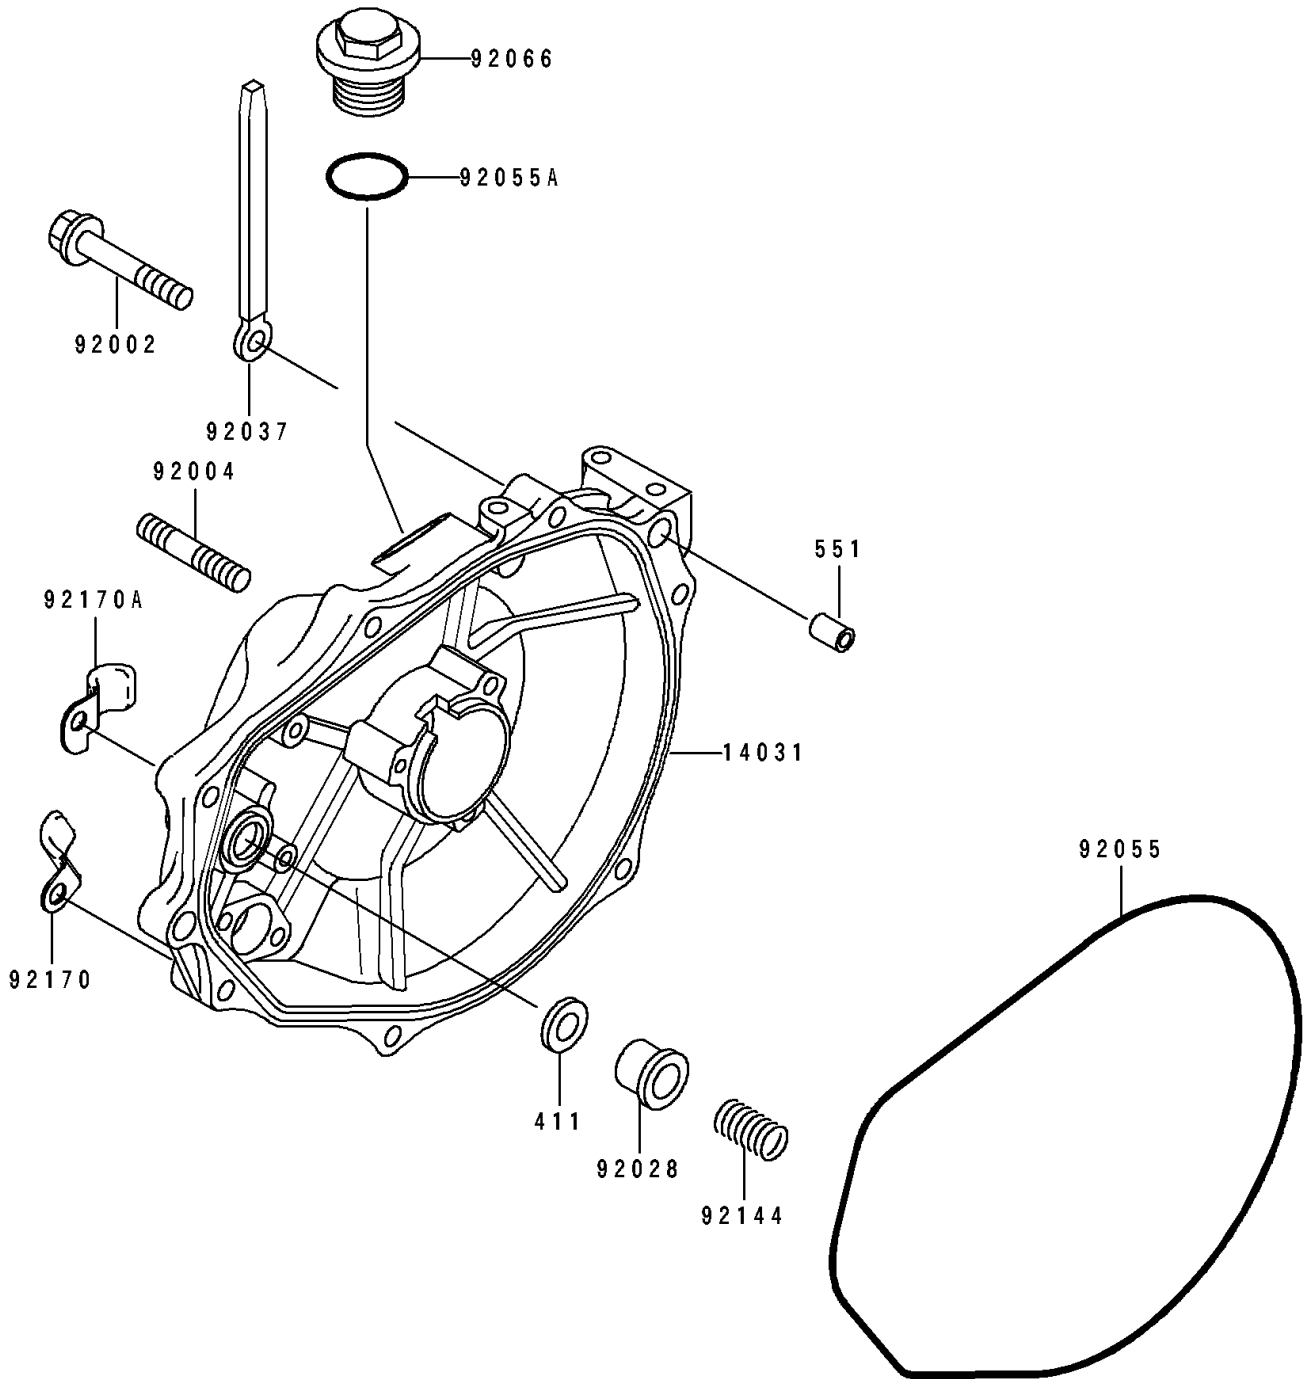

# 1995 750 SX PARTS DIAGRAM

Engine Cover(s)

E1431

## 1995 750 SX PARTS LIST

### Engine Cover(s)

ITEM NAME	PART NUMBER	QUANTITY
COVER-GENERATOR (Ref # 14031)	14031-3717	1
BOLT,6X30 (Ref # 92002)	92002-3726	7
STUD (Ref # 92004)	92004-3710	2
BUSHING (Ref # 92028)	92028-3718	1
CLAMP,L=100 (Ref # 92037)	92037-3736	1
RING-O,GENERATOR COVER (Ref # 92055)	92055-3712	1
RING-O (Ref # 92055A)	92055-515	1
PLUG (Ref # 92066)	92066-3739	1
SPRING (Ref # 92144)	92144-3728	1
CLAMP (Ref # 92170)	92170-3735	1
CLAMP (Ref # 92170A)	92170-3736	1
WASHER-PLAIN,5MM (Ref # 411)	411S0500	1
PIN-DOWEL (Ref # 551)	551R0812	2