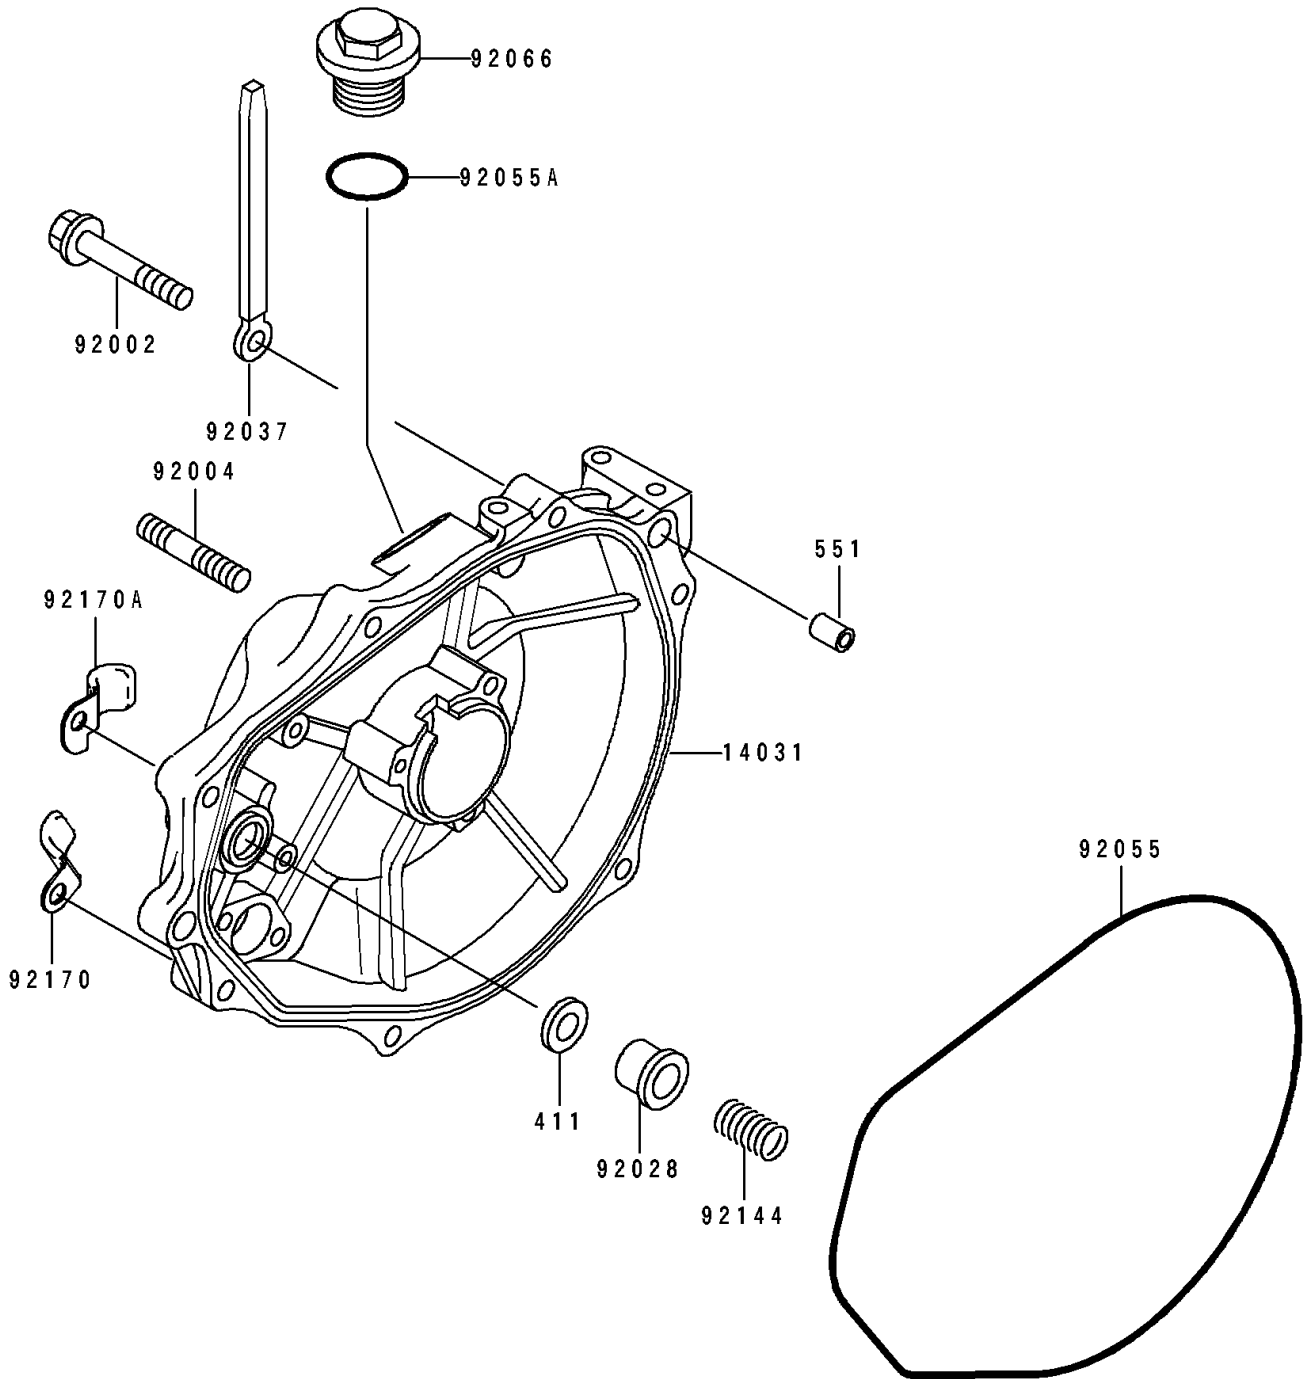

1995 750 SX PARTS DIAGRAM

Engine Cover(s)

E1431

1995 750 SX PARTS LIST

Engine Cover(s)

ITEM NAME	PART NUMBER	QUANTITY
COVER-GENERATOR (Ref # 14031)	14031-3717	1
BOLT,6X30 (Ref # 92002)	92002-3726	7
STUD (Ref # 92004)	92004-3710	2
BUSHING (Ref # 92028)	92028-3718	1
CLAMP,L=100 (Ref # 92037)	92037-3736	1
RING-O,GENERATOR COVER (Ref # 92055)	92055-3712	1
RING-O (Ref # 92055A)	92055-515	1
PLUG (Ref # 92066)	92066-3739	1
SPRING (Ref # 92144)	92144-3728	1
CLAMP (Ref # 92170)	92170-3735	1
CLAMP (Ref # 92170A)	92170-3736	1
WASHER-PLAIN,5MM (Ref # 411)	411S0500	1
PIN-DOWEL (Ref # 551)	551R0812	2