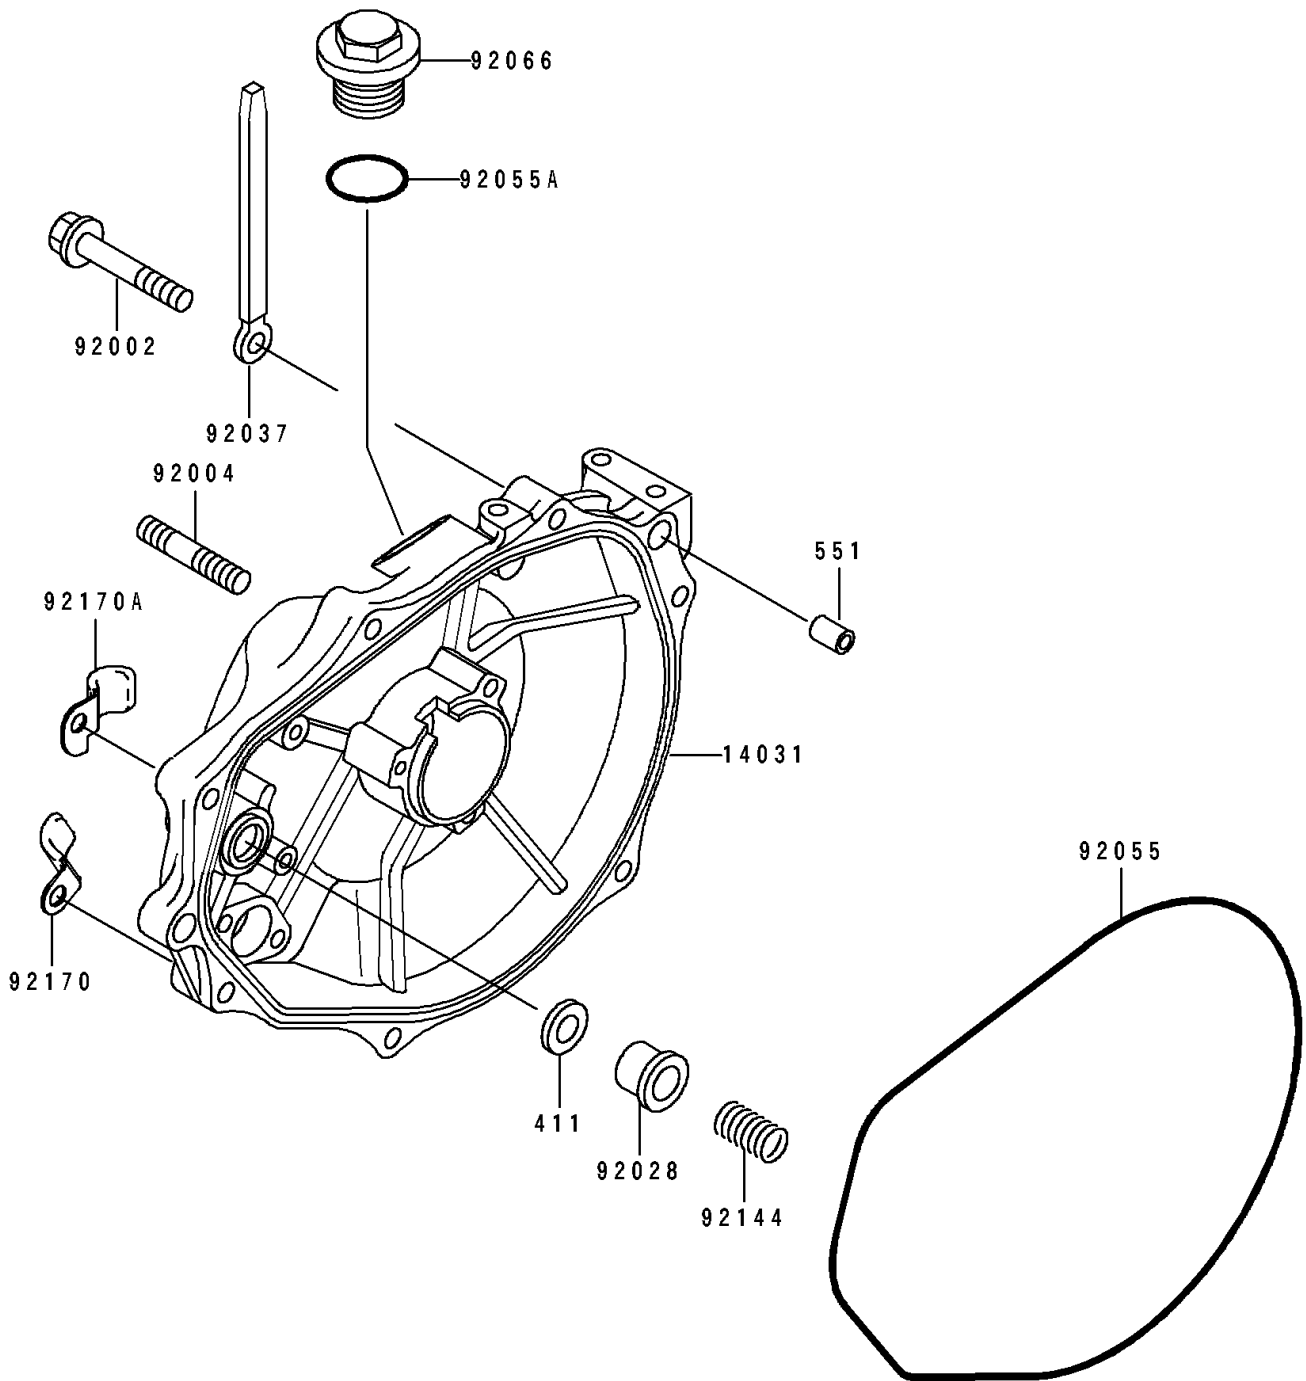

# 1993 750 SX PARTS DIAGRAM

Engine Cover(s)

E1431

## 1993 750 SX PARTS LIST

### Engine Cover(s)

ITEM NAME	PART NUMBER	QUANTITY
COVER-GENERATOR (Ref # 14031)	14031-3717	1
BOLT,6X30 (Ref # 92002)	92002-3726	7
STUD (Ref # 92004)	92004-3710	2
BUSHING (Ref # 92028)	92028-3718	1
CLAMP,L=100 (Ref # 92037)	92037-3736	1
RING-O,GENERATOR COVER (Ref # 92055)	92055-3712	1
RING-O (Ref # 92055A)	92055-515	1
PLUG (Ref # 92066)	92066-3739	1
SPRING (Ref # 92144)	92144-3728	1
CLAMP (Ref # 92170)	92170-3735	1
CLAMP (Ref # 92170A)	92170-3736	1
WASHER-PLAIN,5MM (Ref # 411)	411S0500	1
PIN-DOWEL (Ref # 551)	551R0812	2