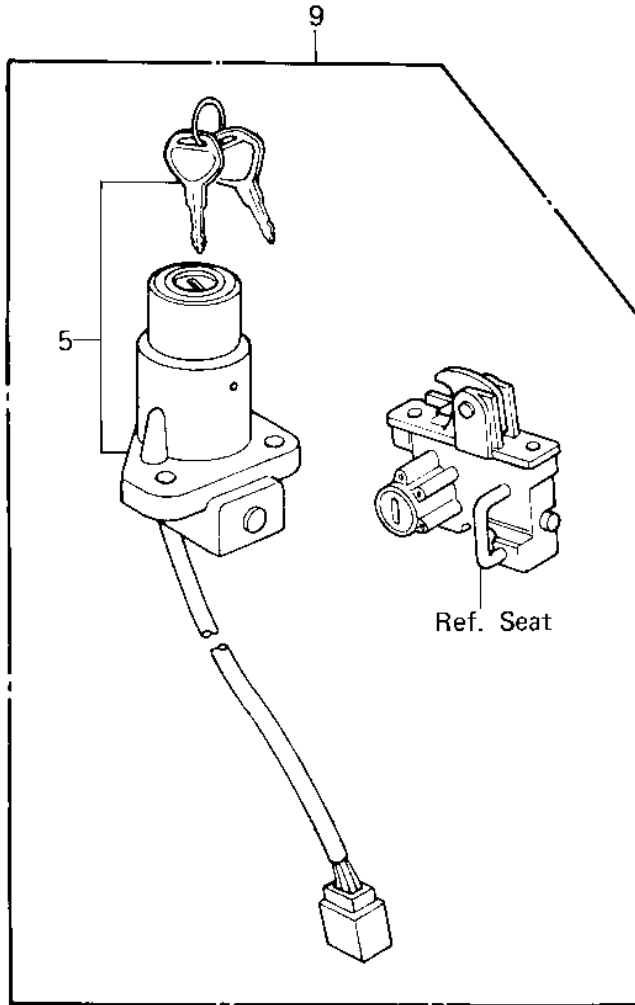

1980 KZ250 PARTS DIAGRAM

IGNITION SWITCH/LOCK ('80 D1)

1980 KZ250 PARTS LIST

IGNITION SWITCH/LOCK ('80 D1)

ITEM NAME	PART NUMBER	QUANTITY
KEY,BLANK (Ref # 1)	27008-1034	(1
KEY,BLANK (Ref # 2)	27008-1035	(1
BOLT-UPSET,6X16 (Ref # 3)	112G0616	2
WASHER SPRING 6MM (Ref # 4)	461F0600	2
SWITCH ASSY,IGNITION (Ref # 5)	27005-1031	1
SWITCH,BRAKE LIGHT (Ref # 6)	27010-025	1
NUT,BRAKE LAMP SWITCH (Ref # 7)	27037-001	1
SPRING,BRAKE LAMP SN (Ref # 8)	27011-017	1
LOCK ASSY (Ref # 9)	27004-5068	1