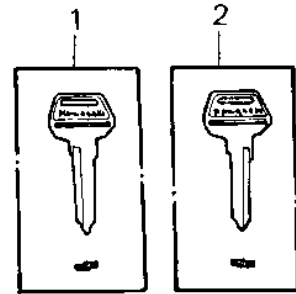

1980 KZ250 PARTS DIAGRAM

IGNITION SWITCH/LOCK ('80 D1)

1980 KZ250 PARTS LIST

IGNITION SWITCH/LOCK ('80 D1)

ITEM NAME	PART NUMBER	QUANTITY
KEY,BLANK (Ref # 1)	27008-1034	(1
KEY,BLANK (Ref # 2)	27008-1035	(1
BOLT-UPSET,6X16 (Ref # 3)	112G0616	2
WASHER SPRING 6MM (Ref # 4)	461F0600	2
SWITCH ASSY,IGNITION (Ref # 5)	27005-1031	1
SWITCH,BRAKE LIGHT (Ref # 6)	27010-025	1
NUT,BRAKE LAMP SWITCH (Ref # 7)	27037-001	1
SPRING,BRAKE LAMP SN (Ref # 8)	27011-017	1
LOCK ASSY (Ref # 9)	27004-5068	1