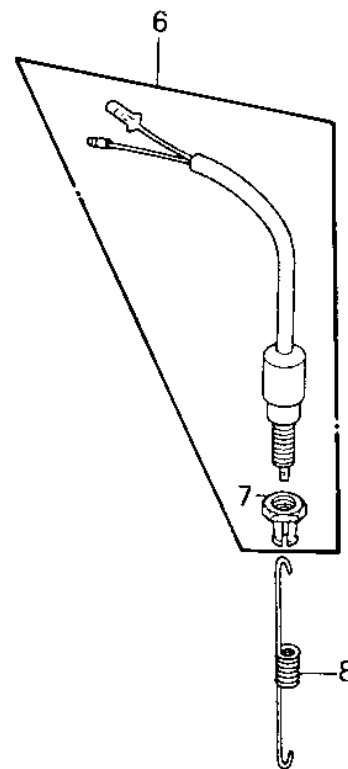

1980 KZ250 PARTS DIAGRAM

IGNITION SWITCH/LOCK ('80 D1)

1980 KZ250 PARTS LIST

IGNITION SWITCH/LOCK ('80 D1)

ITEM NAME	PART NUMBER	QUANTITY
KEY,BLANK (Ref # 1)	27008-1034	(1
KEY,BLANK (Ref # 2)	27008-1035	(1
BOLT-UPSET,6X16 (Ref # 3)	112G0616	2
WASHER SPRING 6MM (Ref # 4)	461F0600	2
SWITCH ASSY,IGNITION (Ref # 5)	27005-1031	1
SWITCH,BRAKE LIGHT (Ref # 6)	27010-025	1
NUT,BRAKE LAMP SWITCH (Ref # 7)	27037-001	1
SPRING,BRAKE LAMP SN (Ref # 8)	27011-017	1
LOCK ASSY (Ref # 9)	27004-5068	1