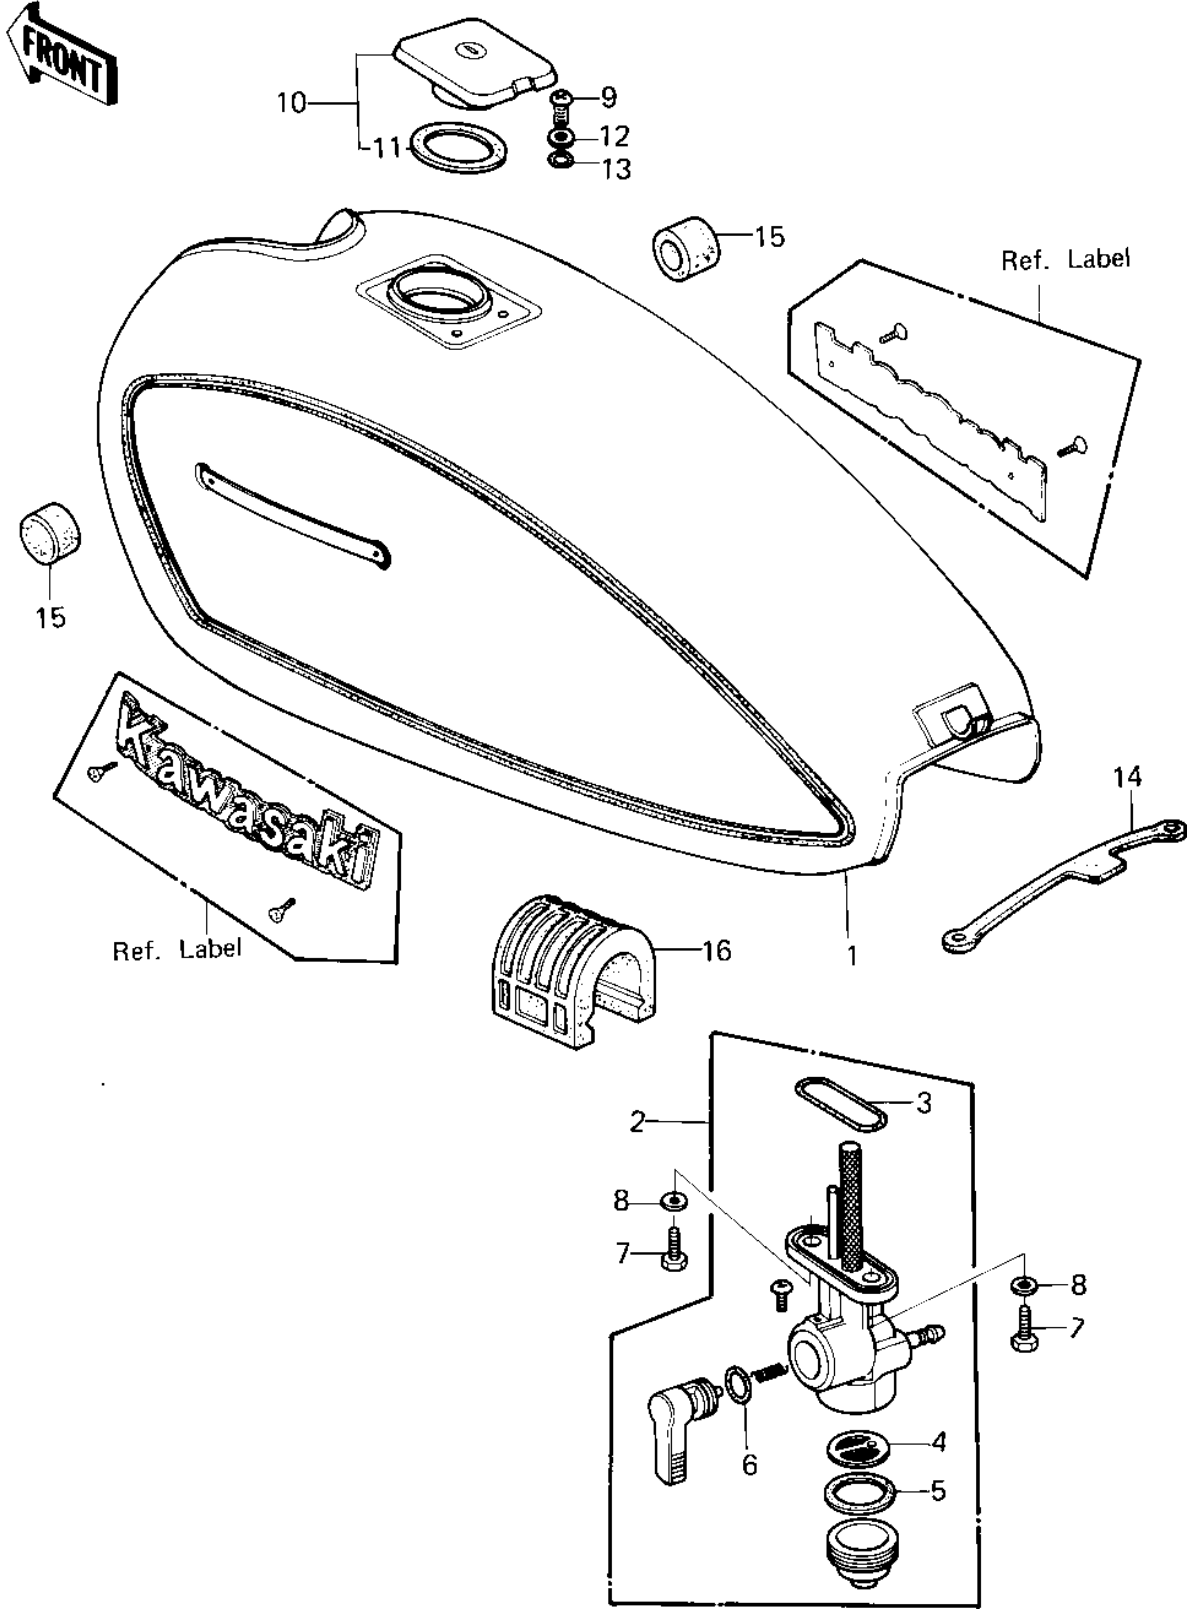

1980 KZ250 PARTS DIAGRAM

FUEL TANK ('80 D1)

1980 KZ250 PARTS LIST

FUEL TANK ('80 D1)

ITEM NAME	PART NUMBER	QUANTITY
TANK-FUEL,C.P.RED (Ref # 1)	51001-1039-A5	1
TANK-FUEL,L.D.BLUE (Ref # 1)	51001-1039-7Z	1
TAP ASSY FUEL (Ref # 2)	51023-1051	1
"O" RING (Ref # 3)	51039-003	1
STRINER,FUEL TAP (Ref # 4)	14043-1002	1
GASKET,FUEL TAP CUP (Ref # 5)	11009-1013	1
"O" RING, 10MM (Ref # 6)	670B2010	1
BOLT,6X20,FUEL TAP (Ref # 7)	92001-1091	2
WASHER-PLAIN (Ref # 8)	92022-183	2
SCREW PAN HEAD 5X10 (Ref # 9)	220B0510	2
CAP ASSY TANK (Ref # 10)	51048-1018	1
GASKET,FUEL TANK CAP (Ref # 11)	11009-1051	1
WASHER,PLAIN (Ref # 12)	92022-1038	2
"O" RING (Ref # 13)	92055-1023	2
BAND,FUEL TANK (Ref # 14)	92072-042	1
DAMPER RUBBER-FL TANK (Ref # 15)	92075-101	2
DAMPER RUBBER,FL TNK (Ref # 16)	92075-215	1