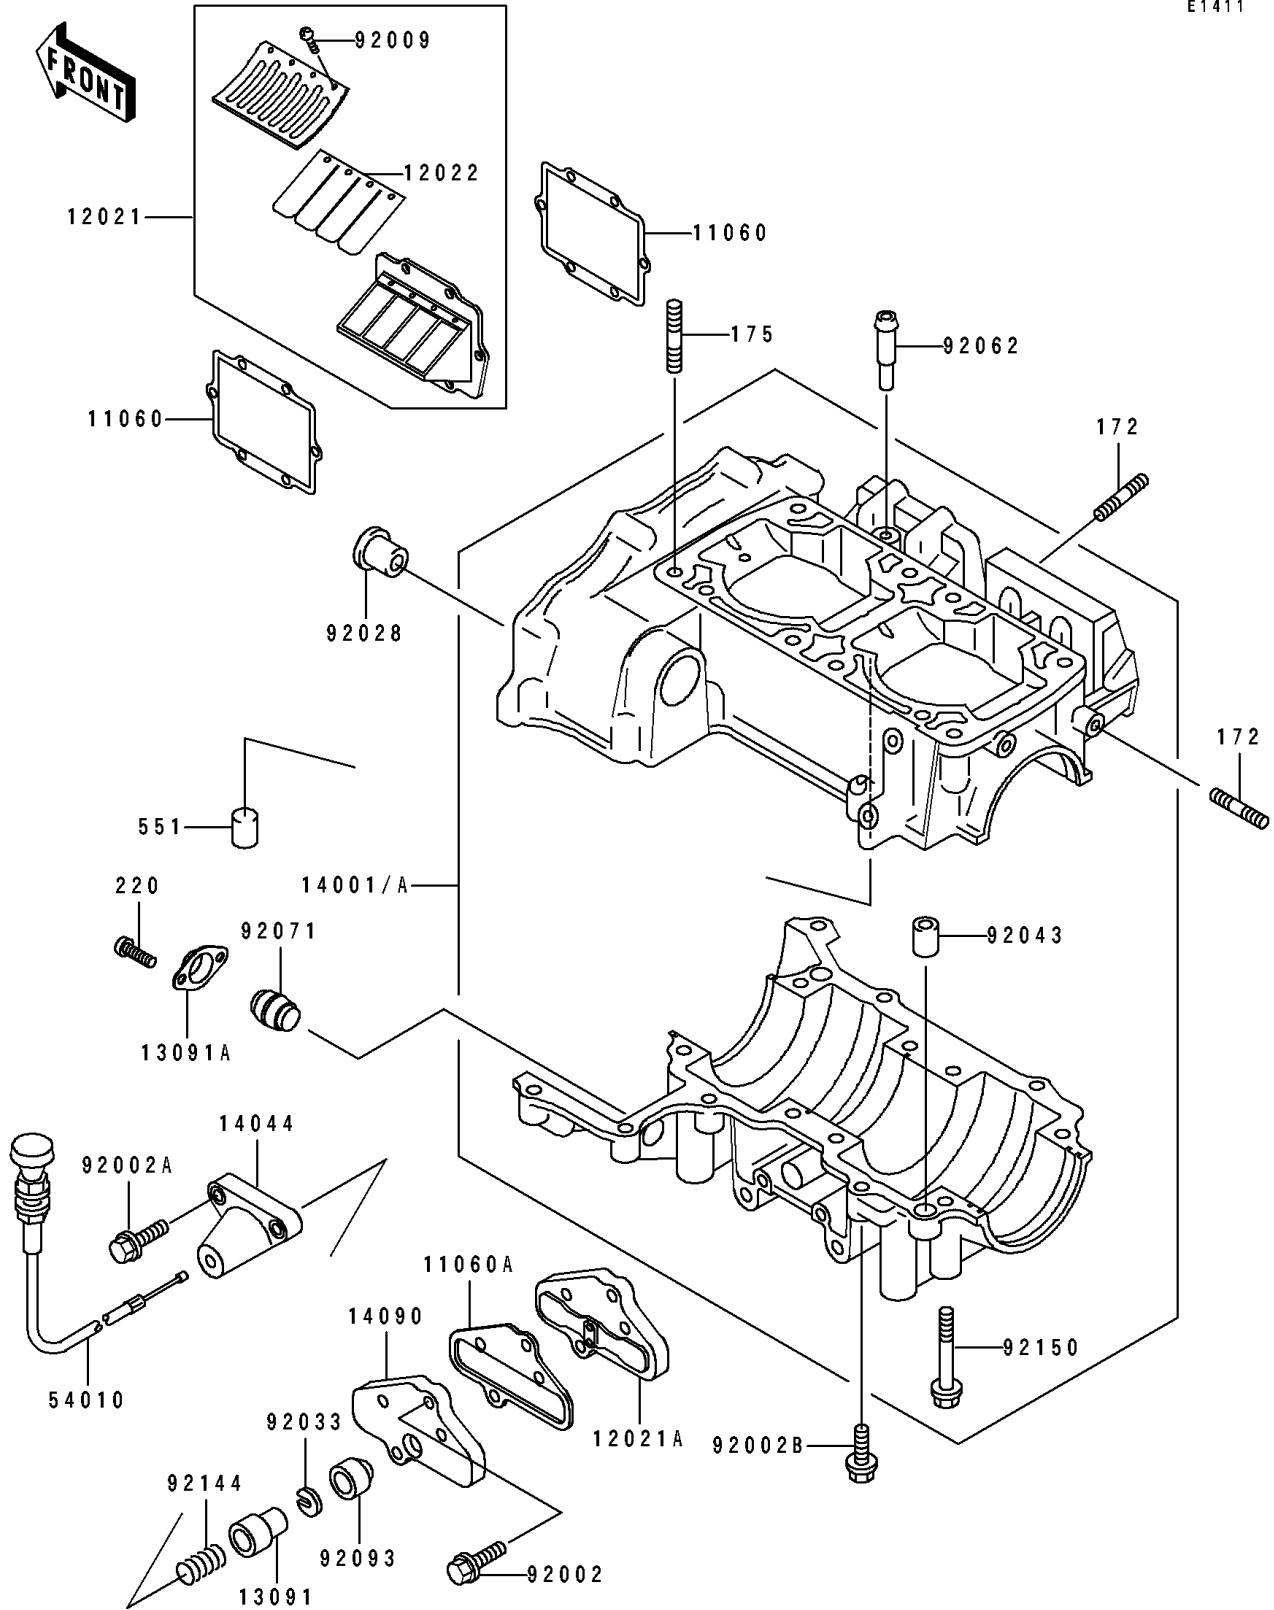

1995 750 SX PARTS DIAGRAM

Crankcase

E1411

1995 750 SX PARTS LIST

Crankcase

ITEM NAME	PART NUMBER	QUANTITY
GASKET, REED VALVE (Ref # 11060)	11060-3717	4
GASKET, CONTROL VALVE (Ref # 11060A)	11060-3723	1
VALVE-ASSY-REED (Ref # 12021)	12021-3706	2
VALVE-ASSY-REED, CONTROL (Ref # 12021A)	12021-3707	1
VALVE-REED (Ref # 12022)	12022-3703	4
HOLDER (Ref # 13091)	13091-3707	1
HOLDER, CRANKCASE, LWR (Ref # 13091A)	13091-3761	1
SET-CRANKCASE (Ref # 14001A)	14001-5332	1
HOLDER-CABLE (Ref # 14044)	14044-3702	1
COVER, CONTROL VALVE (Ref # 14090)	14090-3734	1
CABLE, CONTROL VALVE (Ref # 54010)	54010-3707	1
BOLT, 6X25 (Ref # 92002)	92002-3714	2
BOLT, 6X45 (Ref # 92002A)	92002-3717	2
BOLT, 6X30 (Ref # 92002B)	92002-3726	7
SCREW, 3X6 (Ref # 92009)	92009-1371	16
BUSHING (Ref # 92028)	92028-3718	1
RING-SNAP (Ref # 92033)	92033-3708	1
PIN, DOWEL, 10X14 (Ref # 92043)	92043-1037	2
NOZZLE (Ref # 92062)	92062-3705	1
GROMMET, CRANKCASE, LWR (Ref # 92071)	92071-3781	1
SEAL (Ref # 92093)	92093-3703	1
SPRING (Ref # 92144)	92144-3701	1
BOLT, 8X65 (Ref # 92150)	92150-3708	8
BOLT-STUD (Ref # 172)	172R0620	12
BOLT-STUD-FINE (Ref # 175)	175R1035	8
SCREW-PAN-CROS (Ref # 220)	220B0512	2
PIN-DOWEL (Ref # 551)	551R0612	1