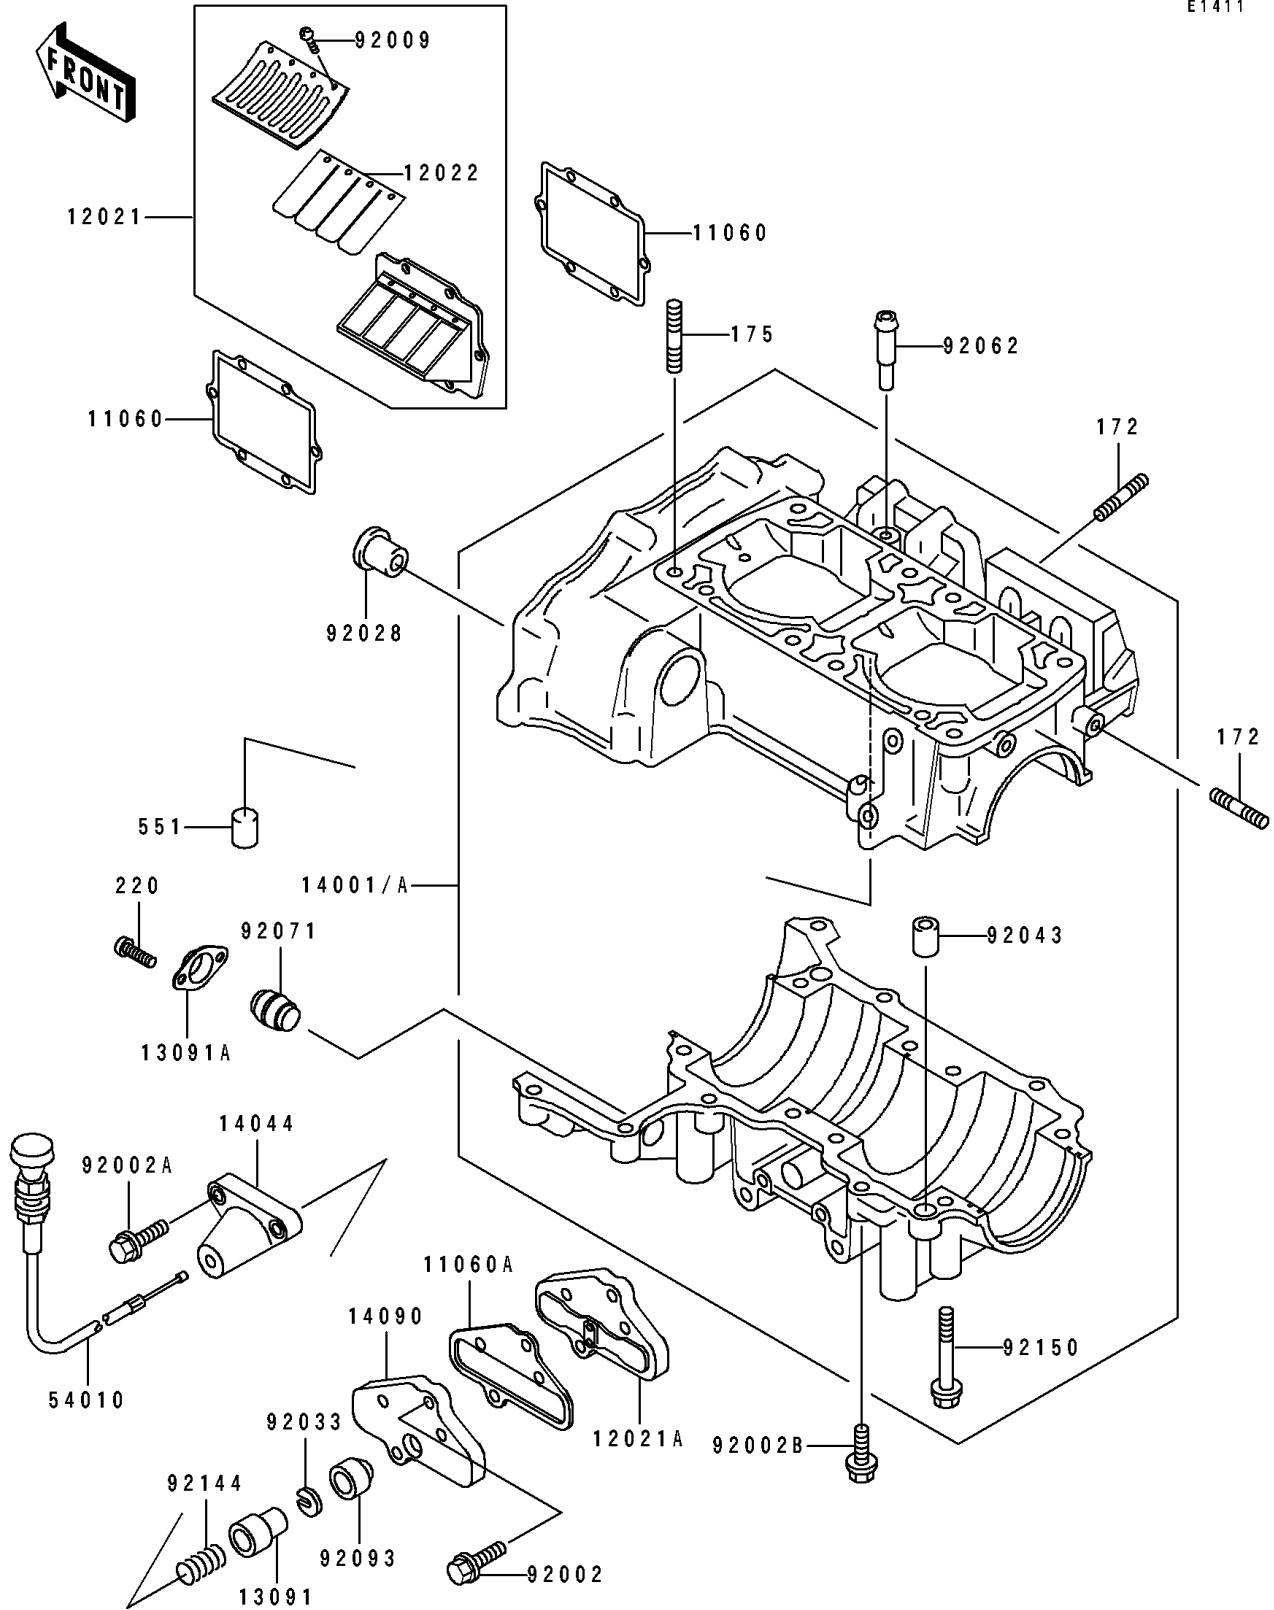

1993 750 SX PARTS DIAGRAM

Crankcase

E1411

1993 750 SX PARTS LIST

Crankcase

ITEM NAME	PART NUMBER	QUANTITY
GASKET, REED VALVE (Ref # 11060)	11060-3717	4
GASKET, CONTROL VALVE (Ref # 11060A)	11060-3723	1
VALVE-ASSY-REED (Ref # 12021)	12021-3706	2
VALVE-ASSY-REED, CONTROL (Ref # 12021A)	12021-3707	1
VALVE-REED (Ref # 12022)	12022-3703	4
HOLDER (Ref # 13091)	13091-3707	1
HOLDER, CRANKCASE, LWR (Ref # 13091A)	13091-3761	1
SET-CRANKCASE (Ref # 14001)	14001-5319	1
HOLDER-CABLE (Ref # 14044)	14044-3702	1
COVER, CONTROL VALVE (Ref # 14090)	14090-3734	1
CABLE, CONTROL VALVE (Ref # 54010)	54010-3707	1
BOLT, 6X25 (Ref # 92002)	92002-3714	2
BOLT, 6X45 (Ref # 92002A)	92002-3717	2
BOLT, 6X30 (Ref # 92002B)	92002-3726	7
SCREW, 3X6 (Ref # 92009)	92009-1371	16
BUSHING (Ref # 92028)	92028-3718	1
RING-SNAP (Ref # 92033)	92033-3708	1
PIN, DOWEL, 10X14 (Ref # 92043)	92043-1037	2
NOZZLE (Ref # 92062)	92062-3705	1
GROMMET, CRANKCASE, LWR (Ref # 92071)	92071-3781	1
SEAL (Ref # 92093)	92093-3703	1
SPRING (Ref # 92144)	92144-3701	1
BOLT, 8X65 (Ref # 92150)	92150-3708	8
BOLT-STUD (Ref # 172)	172R0620	12
BOLT-STUD-FINE (Ref # 175)	175R1035	8
SCREW-PAN-CROS (Ref # 220)	220B0512	2
PIN-DOWEL (Ref # 551)	551R0612	1