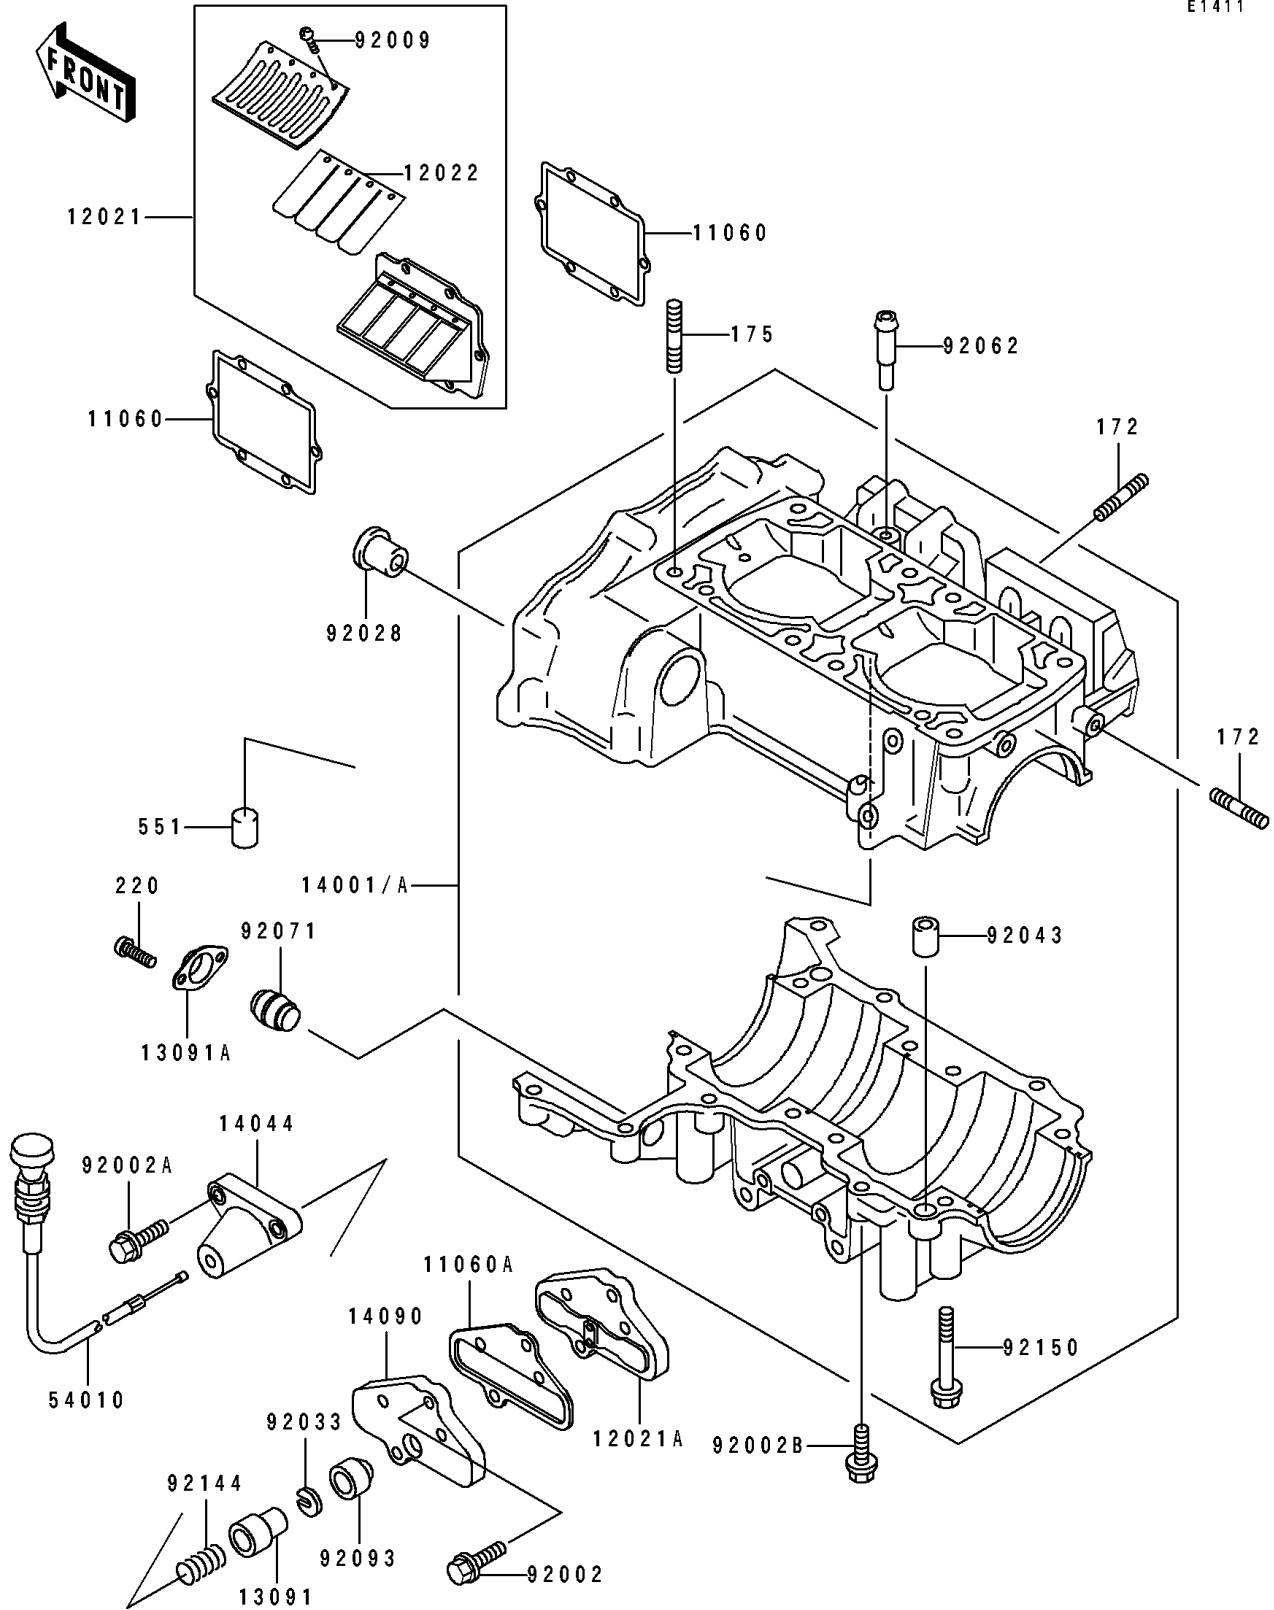

# 1993 750 SX PARTS DIAGRAM

Crankcase

E1411

# 1993 750 SX PARTS LIST

## Crankcase

ITEM NAME	PART NUMBER	QUANTITY
GASKET, REED VALVE (Ref # 11060)	11060-3717	4
GASKET, CONTROL VALVE (Ref # 11060A)	11060-3723	1
VALVE-ASSY-REED (Ref # 12021)	12021-3706	2
VALVE-ASSY-REED, CONTROL (Ref # 12021A)	12021-3707	1
VALVE-REED (Ref # 12022)	12022-3703	4
HOLDER (Ref # 13091)	13091-3707	1
HOLDER, CRANKCASE, LWR (Ref # 13091A)	13091-3761	1
SET-CRANKCASE (Ref # 14001)	14001-5319	1
HOLDER-CABLE (Ref # 14044)	14044-3702	1
COVER, CONTROL VALVE (Ref # 14090)	14090-3734	1
CABLE, CONTROL VALVE (Ref # 54010)	54010-3707	1
BOLT, 6X25 (Ref # 92002)	92002-3714	2
BOLT, 6X45 (Ref # 92002A)	92002-3717	2
BOLT, 6X30 (Ref # 92002B)	92002-3726	7
SCREW, 3X6 (Ref # 92009)	92009-1371	16
BUSHING (Ref # 92028)	92028-3718	1
RING-SNAP (Ref # 92033)	92033-3708	1
PIN, DOWEL, 10X14 (Ref # 92043)	92043-1037	2
NOZZLE (Ref # 92062)	92062-3705	1
GROMMET, CRANKCASE, LWR (Ref # 92071)	92071-3781	1
SEAL (Ref # 92093)	92093-3703	1
SPRING (Ref # 92144)	92144-3701	1
BOLT, 8X65 (Ref # 92150)	92150-3708	8
BOLT-STUD (Ref # 172)	172R0620	12
BOLT-STUD-FINE (Ref # 175)	175R1035	8
SCREW-PAN-CROS (Ref # 220)	220B0512	2
PIN-DOWEL (Ref # 551)	551R0612	1