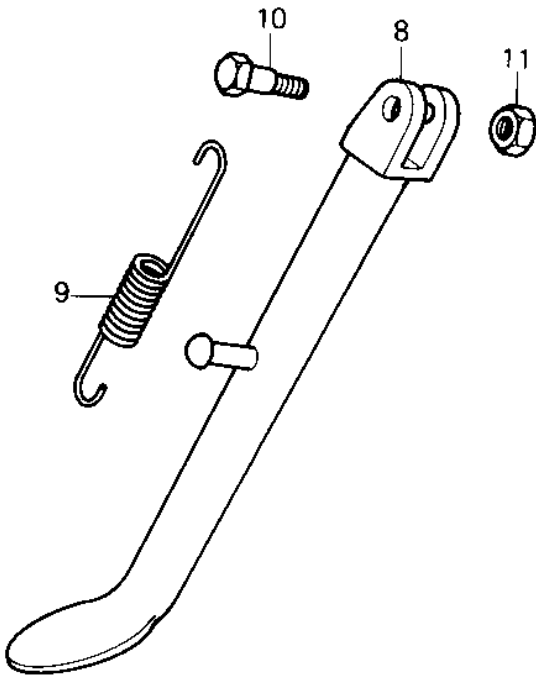

# 1980 KZ250 PARTS DIAGRAM

STANDS ('80 D1)

# 1980 KZ250 PARTS LIST

## STANDS ('80 D1)

ITEM NAME	PART NUMBER	QUANTITY
BOLT 6X35 (Ref # 1)	110R0635	2
STAND-MAIN (Ref # 2)	34011-1024	1
SHAFT MAIN STAND (Ref # 3)	34019-011	1
SPRING,MAIN STAND (Ref # 4)	34023-016	1
WASHER PLAIN 6MM (Ref # 5)	410B0600	2
PIN COTTER 3.0X30 (Ref # 6)	550D3030	1
NUT (Ref # 7)	92019-008	2
STAND-SIDE (Ref # 8)	34024-1039	1
SPRING,SIDE STAND (Ref # 9)	34025-005	1
BOLT, SIDE STAND FIT (Ref # 10)	92003-157	1
NUT,LOCK,10MM (Ref # 11)	92019-021	1