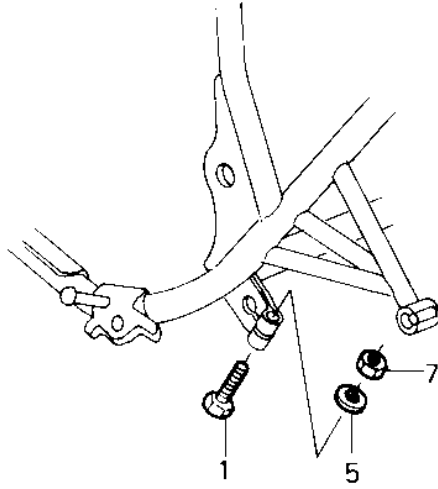

# 1980 KZ250 PARTS DIAGRAM

STANDS ('80 D1)

# 1980 KZ250 PARTS LIST

## STANDS ('80 D1)

ITEM NAME	PART NUMBER	QUANTITY
BOLT 6X35 (Ref # 1)	110R0635	2
STAND-MAIN (Ref # 2)	34011-1024	1
SHAFT MAIN STAND (Ref # 3)	34019-011	1
SPRING,MAIN STAND (Ref # 4)	34023-016	1
WASHER PLAIN 6MM (Ref # 5)	410B0600	2
PIN COTTER 3.0X30 (Ref # 6)	550D3030	1
NUT (Ref # 7)	92019-008	2
STAND-SIDE (Ref # 8)	34024-1039	1
SPRING,SIDE STAND (Ref # 9)	34025-005	1
BOLT, SIDE STAND FIT (Ref # 10)	92003-157	1
NUT,LOCK,10MM (Ref # 11)	92019-021	1