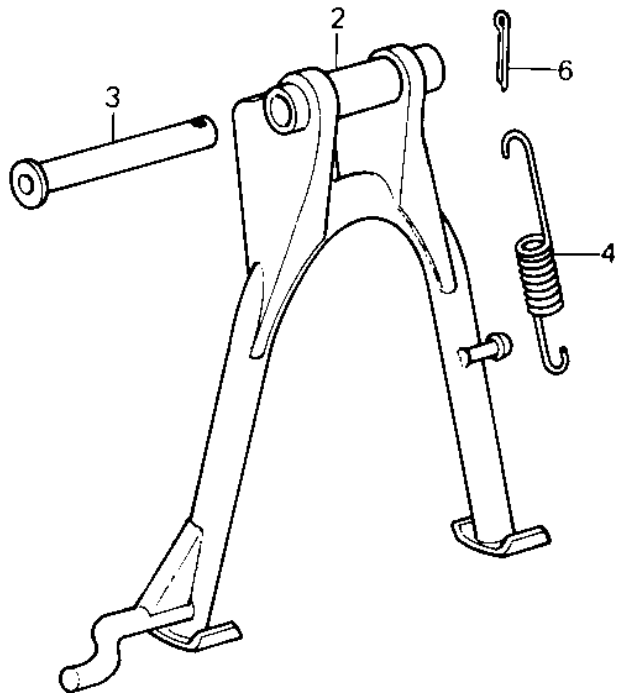

# 1980 KZ250 PARTS DIAGRAM

STANDS ('80 D1)

# 1980 KZ250 PARTS LIST

## STANDS ('80 D1)

ITEM NAME	PART NUMBER	QUANTITY
BOLT 6X35 (Ref # 1)	110R0635	2
STAND-MAIN (Ref # 2)	34011-1024	1
SHAFT MAIN STAND (Ref # 3)	34019-011	1
SPRING,MAIN STAND (Ref # 4)	34023-016	1
WASHER PLAIN 6MM (Ref # 5)	410B0600	2
PIN COTTER 3.0X30 (Ref # 6)	550D3030	1
NUT (Ref # 7)	92019-008	2
STAND-SIDE (Ref # 8)	34024-1039	1
SPRING,SIDE STAND (Ref # 9)	34025-005	1
BOLT, SIDE STAND FIT (Ref # 10)	92003-157	1
NUT,LOCK,10MM (Ref # 11)	92019-021	1