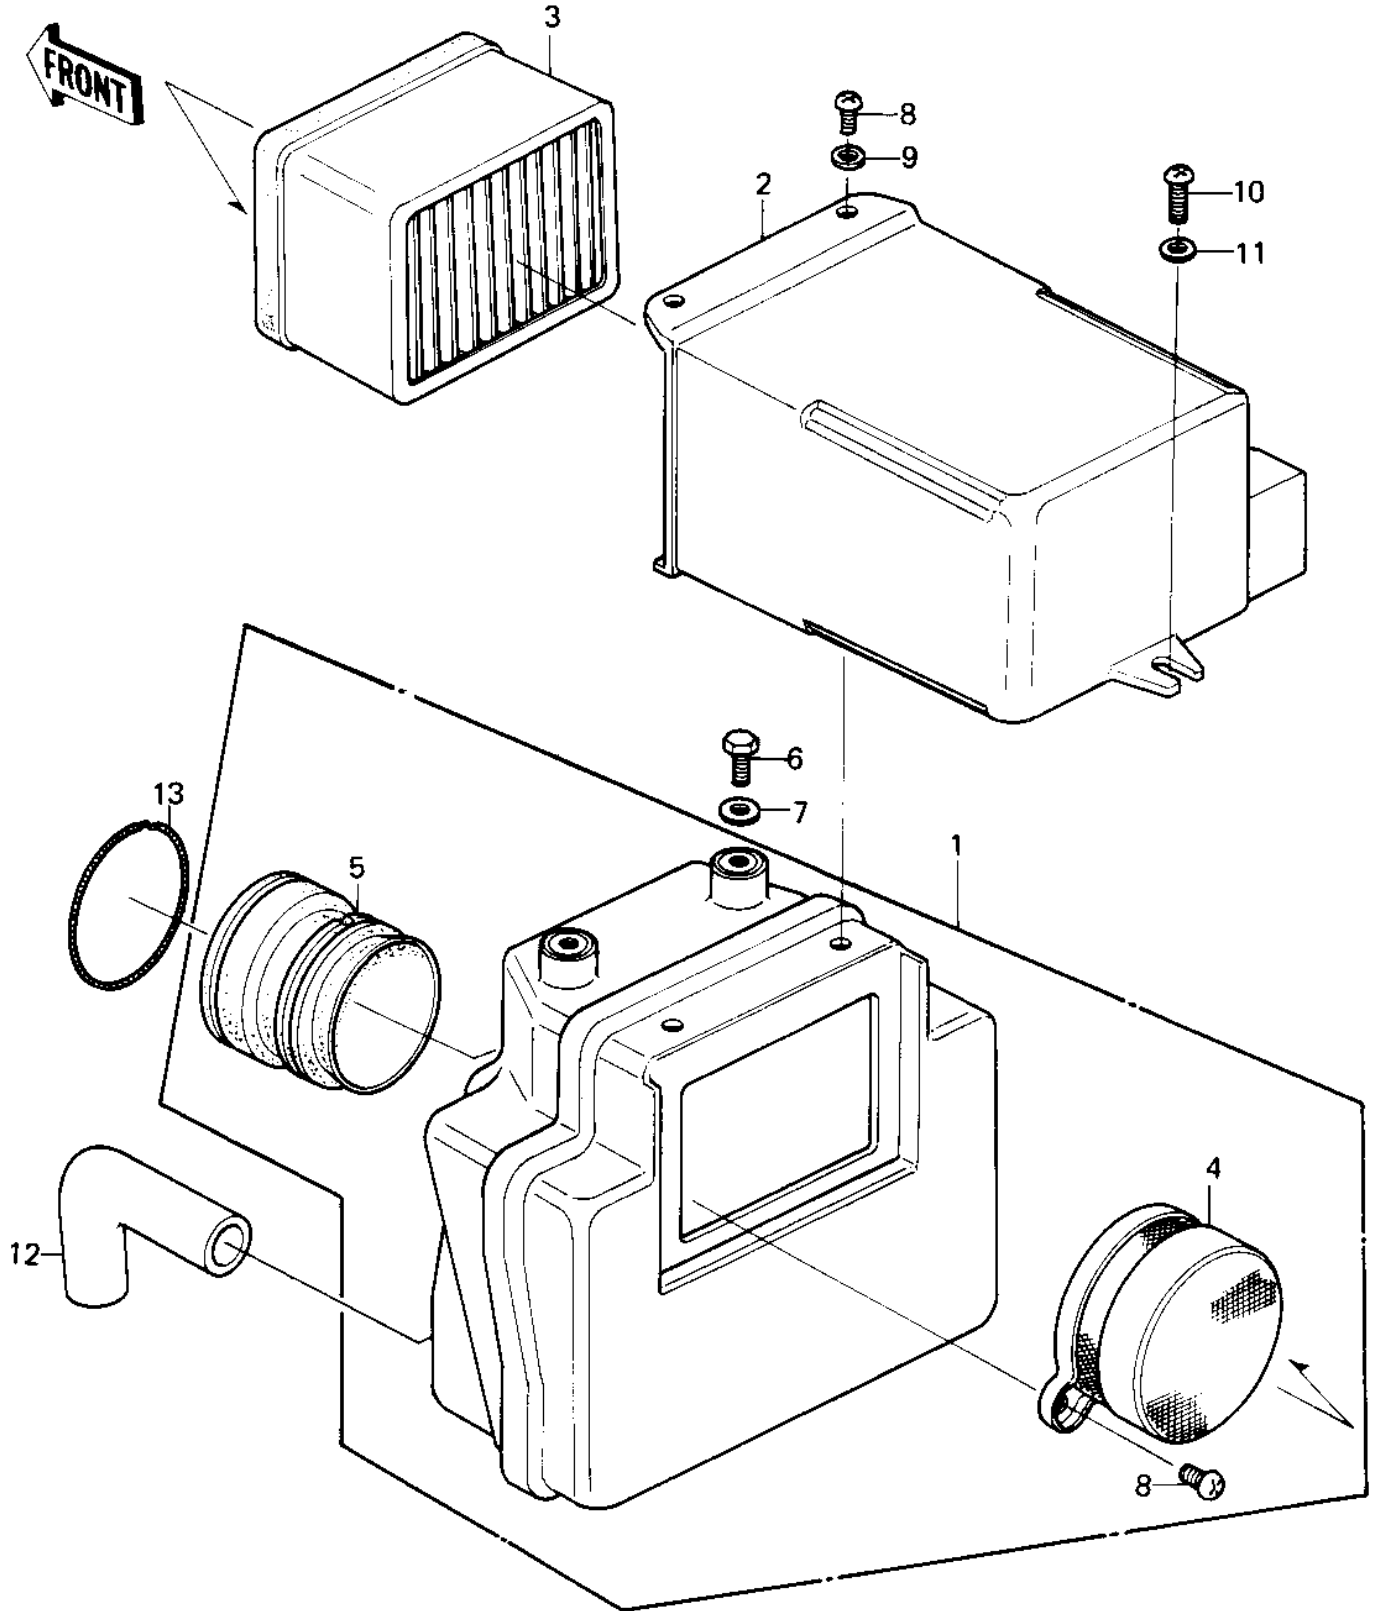

1980 KZ250 PARTS DIAGRAM

AIR CLEANER (80 D1)

1980 KZ250 PARTS LIST

AIR CLEANER ('80 D1)

ITEM NAME	PART NUMBER	QUANTITY
AIR CLEANER ASSY (Ref # 1)	11010-5022	1
CAP,AIR CLEANER (Ref # 2)	11012-1103	1
ELEMENT,AIR CLNR (Ref # 3)	11013-1030	1
HOLDER AIR CLEANER (Ref # 4)	13091-1067	1
DUCT,AIR CLEANER (Ref # 5)	14073-1031	1
BOLT-UPSET,6X12 (Ref # 6)	112G0612	2
WASHER PLAIN 6MM (Ref # 7)	411B0600	2
SCREW PAN HEAD 6X10 (Ref # 8)	220B0610	4
WASHER PLAIN 6MM (Ref # 9)	410B0600	2
SCREW PAN HEAD 6X14 (Ref # 10)	220B0614	1
WASHER,6.5X16X2 (Ref # 11)	92022-1565	1
TUBE,BREATHER (Ref # 12)	92059-1113	1
SPRING,AIR CLEANER (Ref # 13)	92081-1178	1