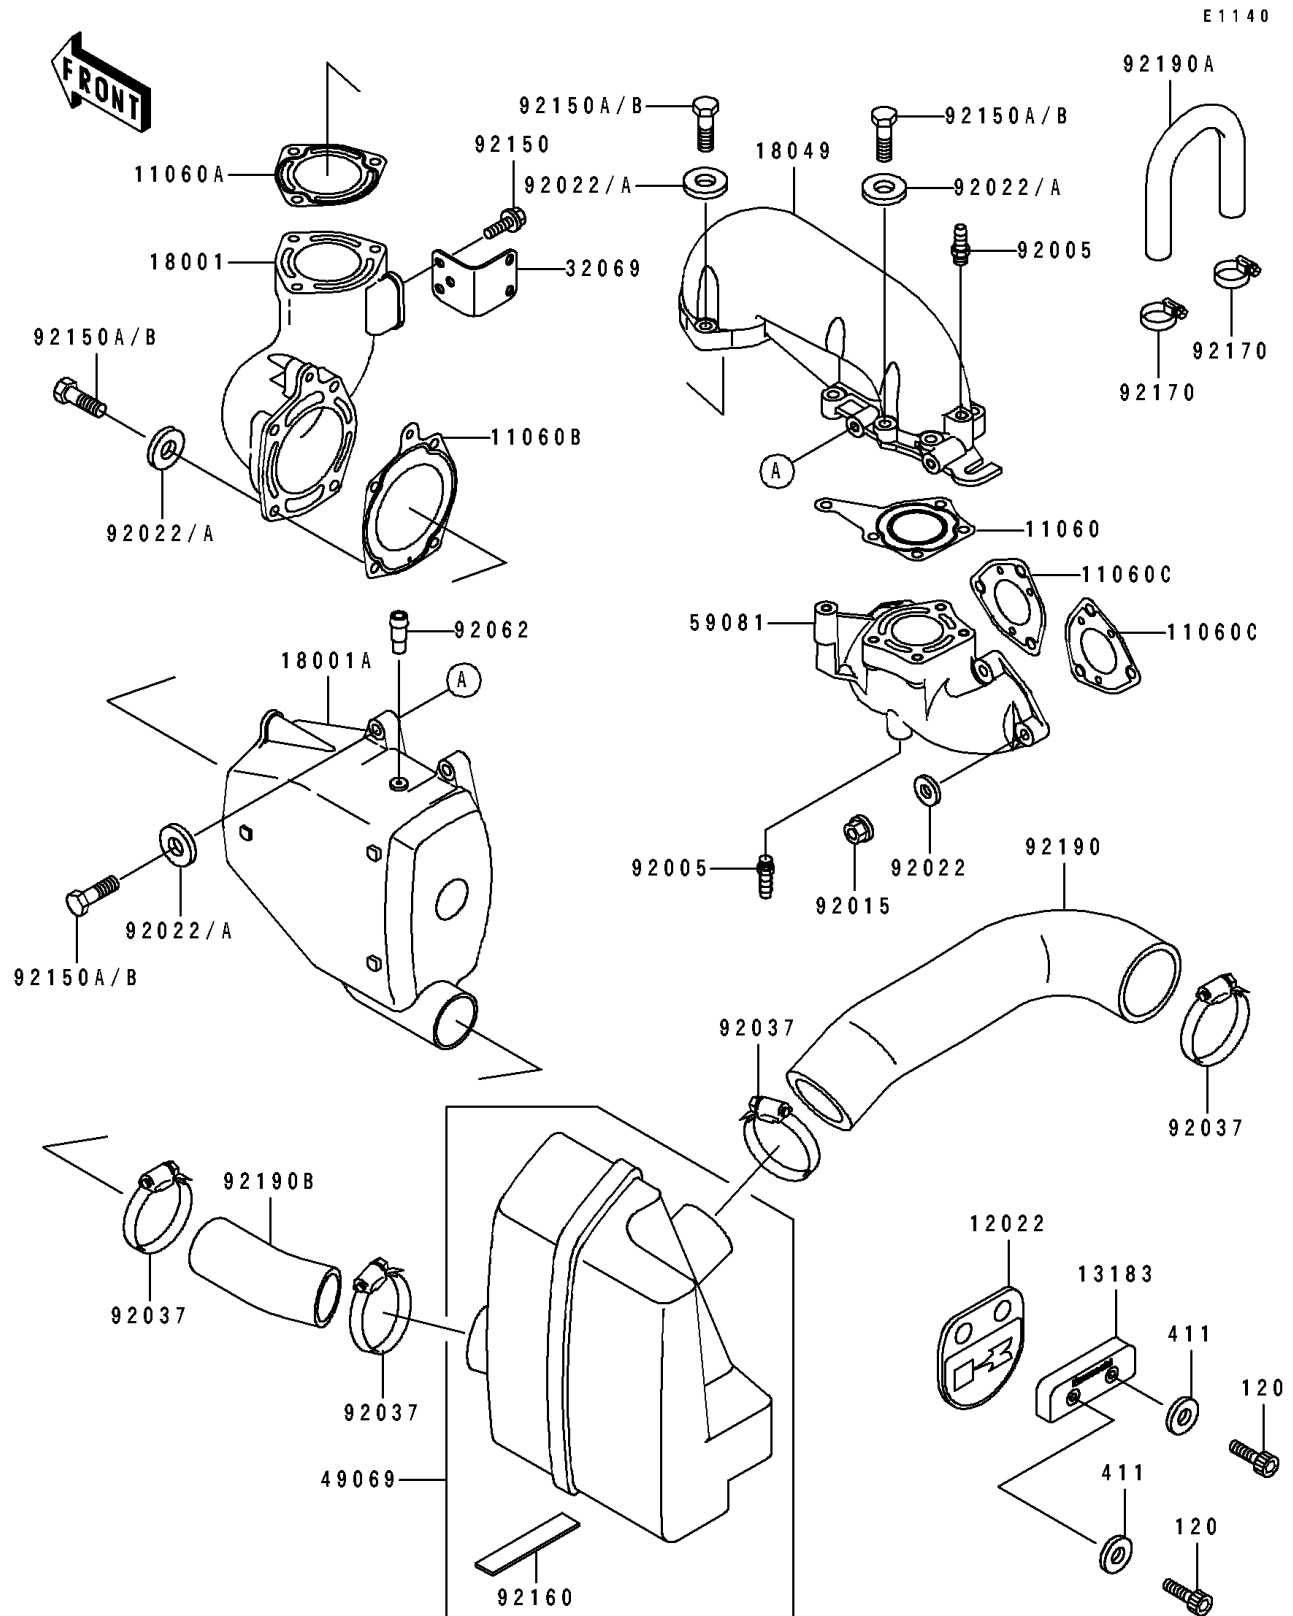

1993 750 SX PARTS DIAGRAM

Muffler(s)

1993 750 SX PARTS LIST

Muffler(s)

ITEM NAME	PART NUMBER	QUANTITY
GASKET,EXHAUST (Ref # 11060)	11060-3712	1
GASKET,MUFFLER,FR (Ref # 11060A)	11060-3713	1
GASKET,MUFFLER CHAMBER (Ref # 11060B)	11060-3714	1
GASKET,EXHAUST PIPE (Ref # 11060C)	11060-3721	2
VALVE-REED (Ref # 12022)	12022-3705	1
PLATE (Ref # 13183)	13183-3817	1
MUFFLER,FR (Ref # 18001)	18001-3739	1
MUFFLER (Ref # 18001A)	18001-3740	1
PIPE-EXHAUST (Ref # 18049)	18049-3750	1
BRACKET-MUFFLER (Ref # 32069)	32069-3707	1
MUFFLER-ASSY,WATER (Ref # 49069)	49069-3704	1
MANIFOLD-EXHAUST (Ref # 59081)	59081-3709	1
FITTING,HOSE (Ref # 92005)	92005-3712	2
NUT,CAP,8MM (Ref # 92015)	92015-1371	6
WASHER,8.2X18X1.5 (Ref # 92022)	92022-1964	20
CLAMP (Ref # 92037)	92037-3009	4
NOZZLE (Ref # 92062)	92062-3705	1
BOLT,8X16 (Ref # 92150)	92150-3722	4
BOLT,8X35 (Ref # 92150A)	92150-3801	14
DAMPER (Ref # 92160)	92160-3793	1
CLAMP (Ref # 92170)	92170-3718	2
TUBE,WATER MUFFLER-BULKHEAD (Ref # 92190)	92190-3828	1
TUBE,HEAD-EXHAUST PIPE (Ref # 92190A)	92190-3829	1
TUBE,CHAMBER-WATER MUFFLER (Ref # 92190B)	92190-3919	1
BOLT-SOCKET,6X20 (Ref # 120)	120R0620	2
WASHER-PLAIN,6MM (Ref # 411)	411S0600	2