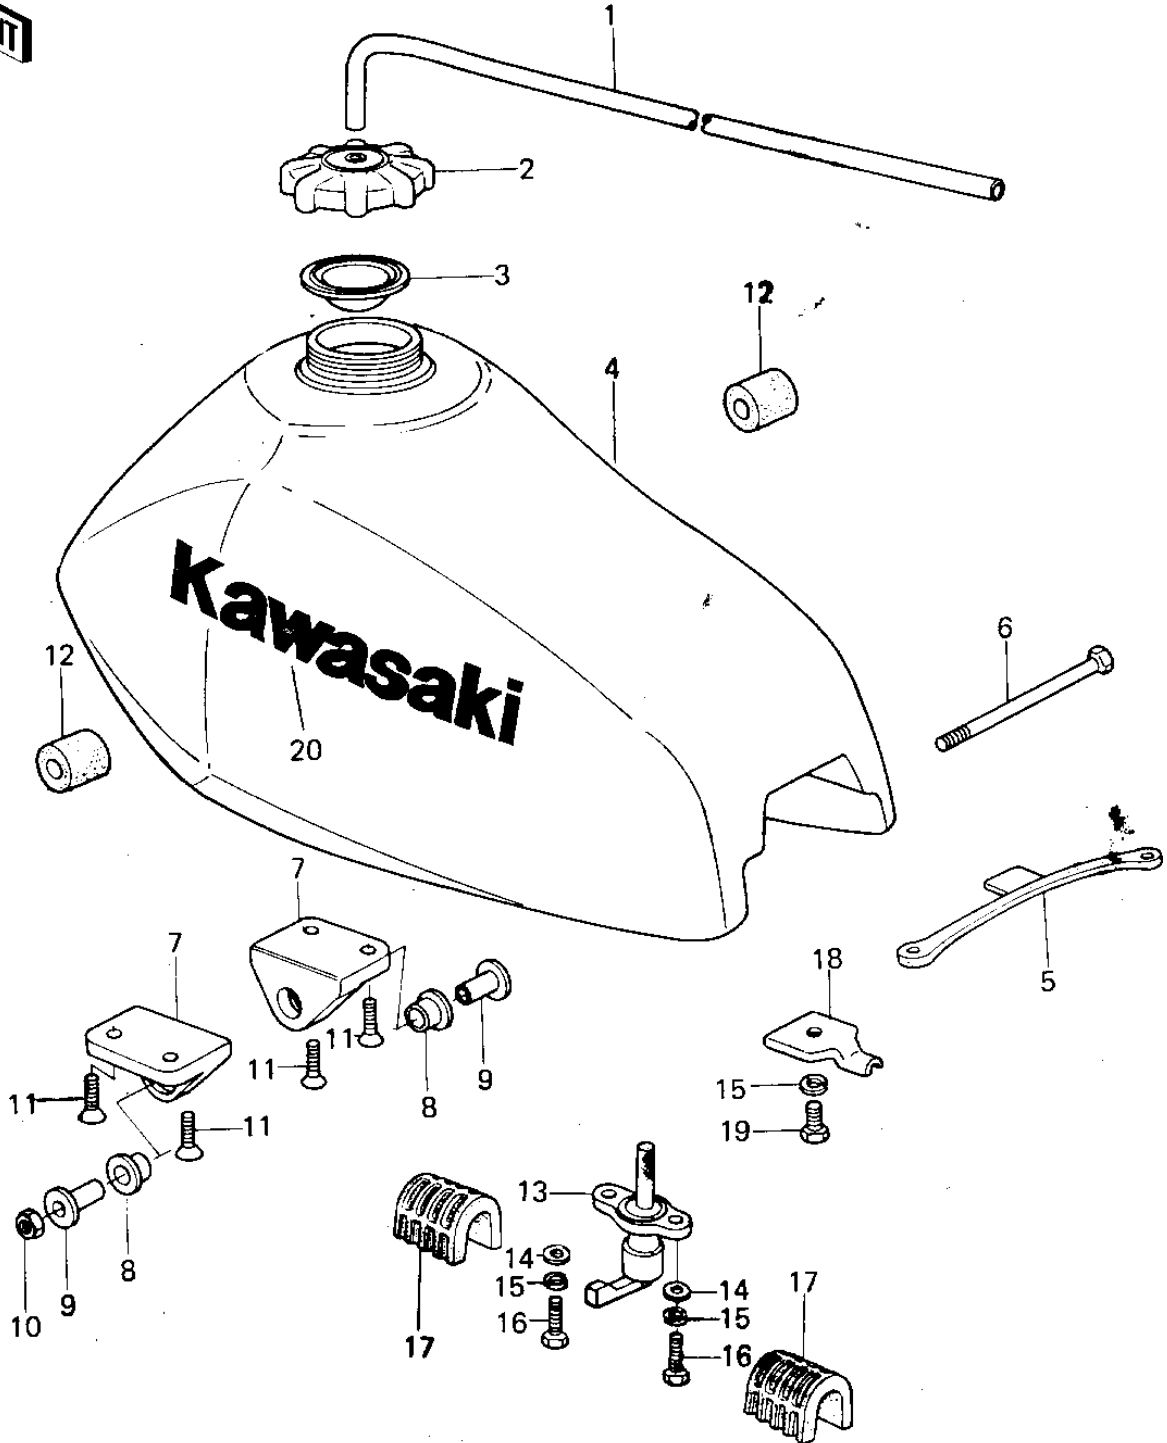

# 1978 KX250-A4 PARTS DIAGRAM

FUEL TANK (KX250-A5)

# 1978 KX250-A4 PARTS LIST

## FUEL TANK (KX250-A5)

ITEM NAME	PART NUMBER	QUANTITY
TUBE,VINYL (Ref # 1)	92059-1022	1
CAP-TANK,FUEL (Ref # 2)	51049-1006	1
GASKET,FUEL TANK (Ref # 3)	11009-1452	1
TANK-FUEL,L.GREEN (Ref # 4)	51001-1080-6W	1
BAND,FUEL TANK (Ref # 5)	92072-042	1
BOLT-UPSET,6X105 (Ref # 6)	112G06105	1
BRACKET,FUEL TANK (Ref # 7)	32052-1010	2
DAMPER RUBBER,FUEL (Ref # 8)	92075-1048	2
SPACER,FUEL TANK (Ref # 9)	92026-1015	2
NUT (Ref # 10)	92019-008	1
SCREW CNTSNK HD 6X14 (Ref # 11)	221B0614	4
DAMPER RUBBER,FUEL (Ref # 12)	92075-1047	2
TAP-ASSY-FUEL (Ref # 13)	51023-1115	1
WASHER PLAIN 6MM (Ref # 14)	411B0600	2
WASHER SPRING 6MM (Ref # 15)	461F0600	3
BOLT-UPSET (Ref # 16)	112G0618	2
DAMPER RUBBER,FUEL (Ref # 17)	92075-1027	2
BRACKET,FUEL TANK (Ref # 18)	32052-1009	1
BOLT,6X10 (Ref # 19)	112G0610	1
DECAL,FUEL TANK (Ref # 20)	56014-1023	2