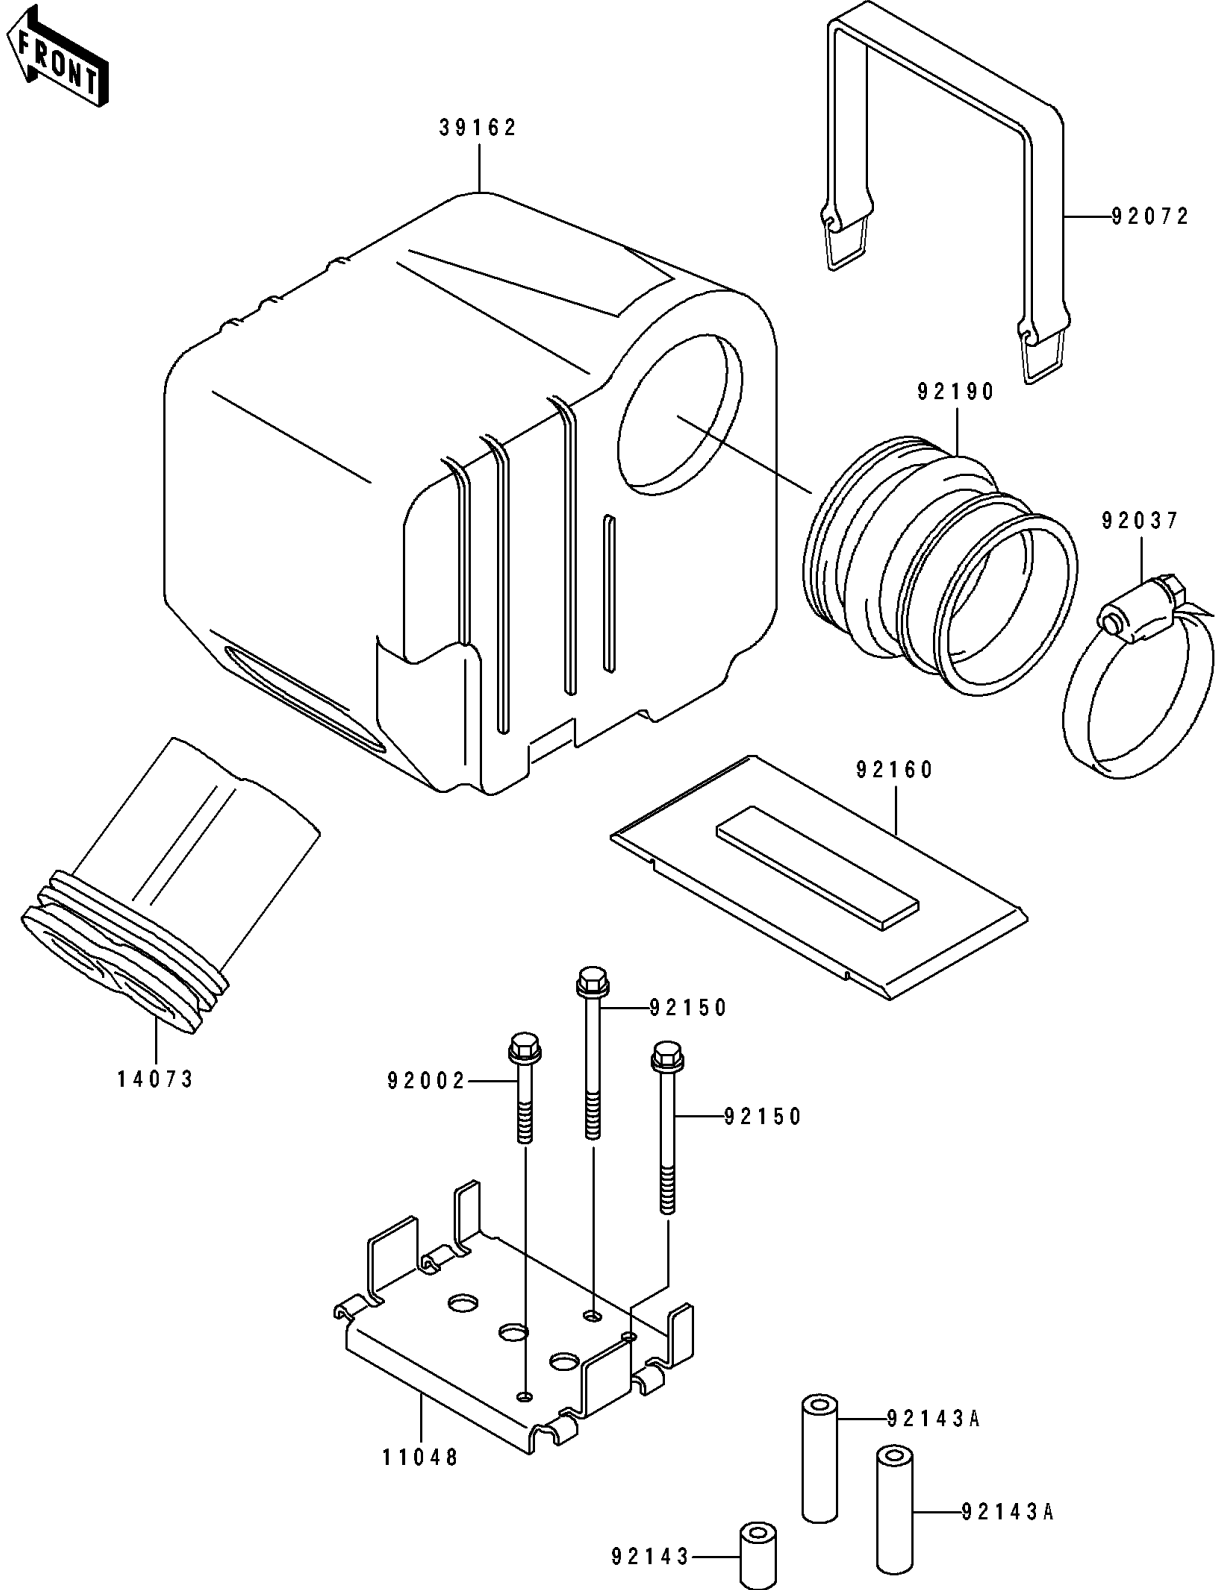

# 1993 750 SX PARTS DIAGRAM

Intake Silencer

E 1130

## 1993 750 SX PARTS LIST

### Intake Silencer

ITEM NAME	PART NUMBER	QUANTITY
BRACKET (Ref # 11048)	11048-3718	1
DUCT (Ref # 14073)	14073-3735	1
SILENCER-INTAKE (Ref # 39162)	39162-3710	1
BOLT,6X40 (Ref # 92002)	92002-3716	1
CLAMP (Ref # 92037)	92037-3711	1
BAND,L=384 (Ref # 92072)	92072-3713	2
COLLAR (Ref # 92143)	92143-3731	1
COLLAR (Ref # 92143A)	92143-3732	2
BOLT,6X70 (Ref # 92150)	92150-3753	2
DAMPER,SILENCER BRACKET (Ref # 92160)	92160-3791	1
TUBE,SILENCER COVER (Ref # 92190)	92190-3826	1