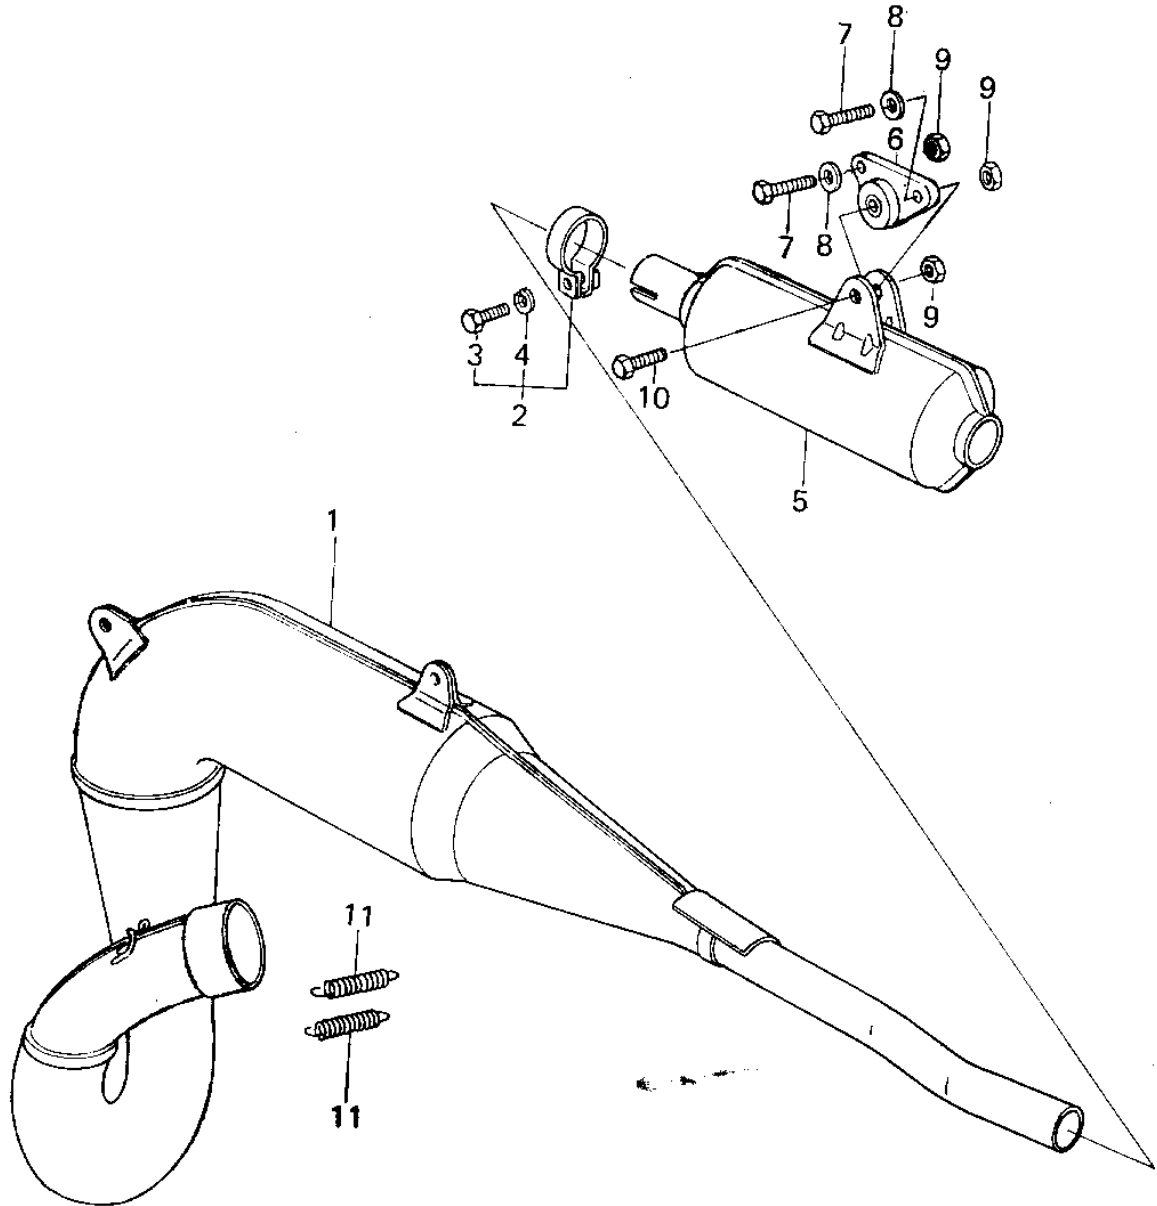

1978 KX250-A4 PARTS DIAGRAM

MUFFLER (78-79)

1978 KX250-A4 PARTS LIST

MUFFLER (78-79)

ITEM NAME	PART NUMBER	QUANTITY
BODY,MUFFLER (Ref # 1)	49070-1015	1
BODY,MUFFLER (Ref # 1)	49070-1015	1
CLAMP,MUFFLER FITTING (Ref # 2)	92037-1035	1
CLAMP,MUFFLER CONNECT (Ref # 2)	92037-1115	1
BOLT-UPSET,6X20 (Ref # 3)	112G0620	1
WASHER SPRING 6MM (Ref # 4)	461F0600	1
MUFFLER ASSY (Ref # 5)	18001-1017-21	1
MUFFLER ASSY (Ref # 5)	18001-1060	1
DAMPER RUBBER (Ref # 6)	92075-1046	1
BOLT 6X35 (Ref # 7)	110R0635	2
BOLT-UPSET,6X16 (Ref # 7)	112G0616	2
WASHER PLAIN 6MM (Ref # 8)	411B0600	2
NUT (Ref # 9)	92019-008	3
BOLT-UPSET (Ref # 10)	112G0625	1
SPRING-CONNECTOR (Ref # 11)	18071-003	2