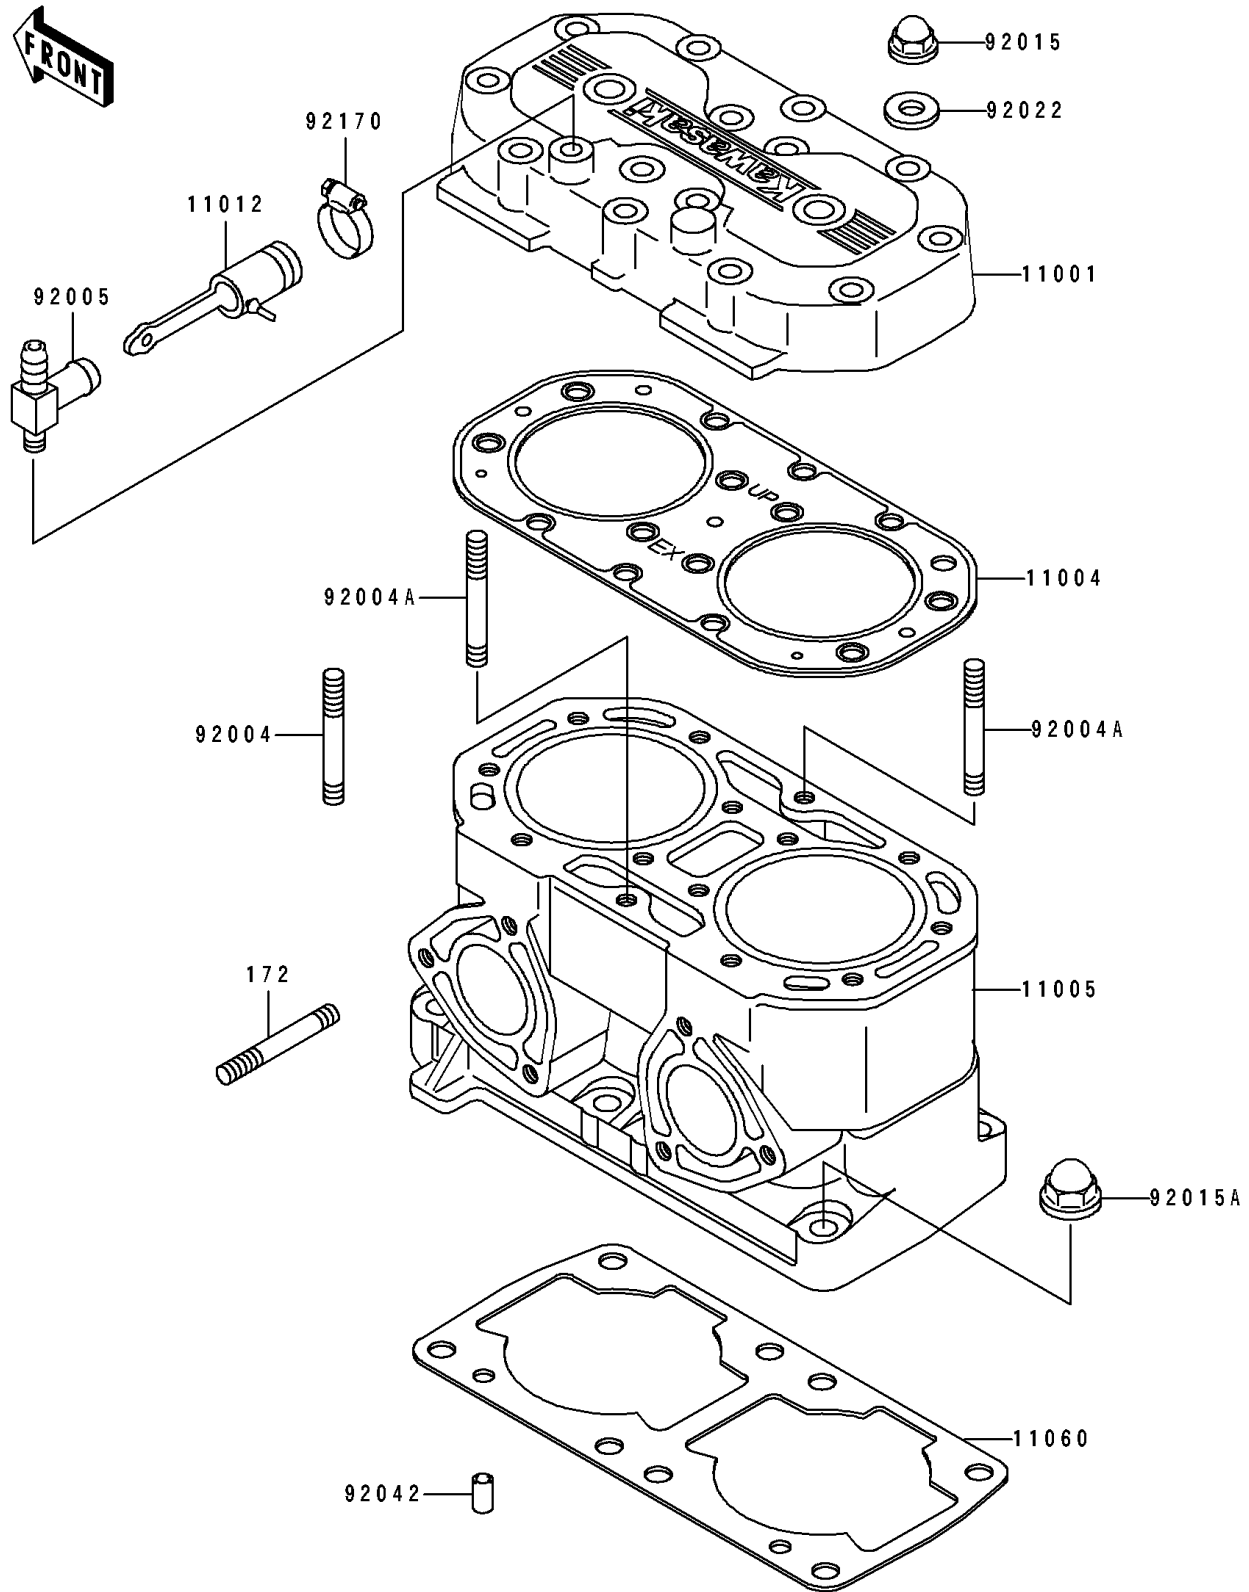

1993 750 SX PARTS DIAGRAM

Cylinder Head/Cylinder

E1110

1993 750 SX PARTS LIST

Cylinder Head/Cylinder

ITEM NAME	PART NUMBER	QUANTITY
HEAD-CYLINDER (Ref # 11001)	11001-3717	1
GASKET-HEAD (Ref # 11004)	11004-3708	1
CYLINDER-ENGINE (Ref # 11005)	11005-3720	1
CAP (Ref # 11012)	11012-3757	1
GASKET,CYLINDER BASE (Ref # 11060)	11060-3711	1
STUD,8X43 (Ref # 92004)	92004-3715	12
STUD,8X43 (Ref # 92004A)	92004-3719	2
FITTING (Ref # 92005)	92005-3711	1
NUT,CAP,8MM (Ref # 92015)	92015-1371	14
NUT,10MM (Ref # 92015A)	92015-1649	8
WASHER,8.2X18X1.5 (Ref # 92022)	92022-1964	14
PIN,DOWEL,6.3X8X14 (Ref # 92042)	92042-007	2
CLAMP (Ref # 92170)	92170-3729	1
BOLT-STUD (Ref # 172)	172R0830	6