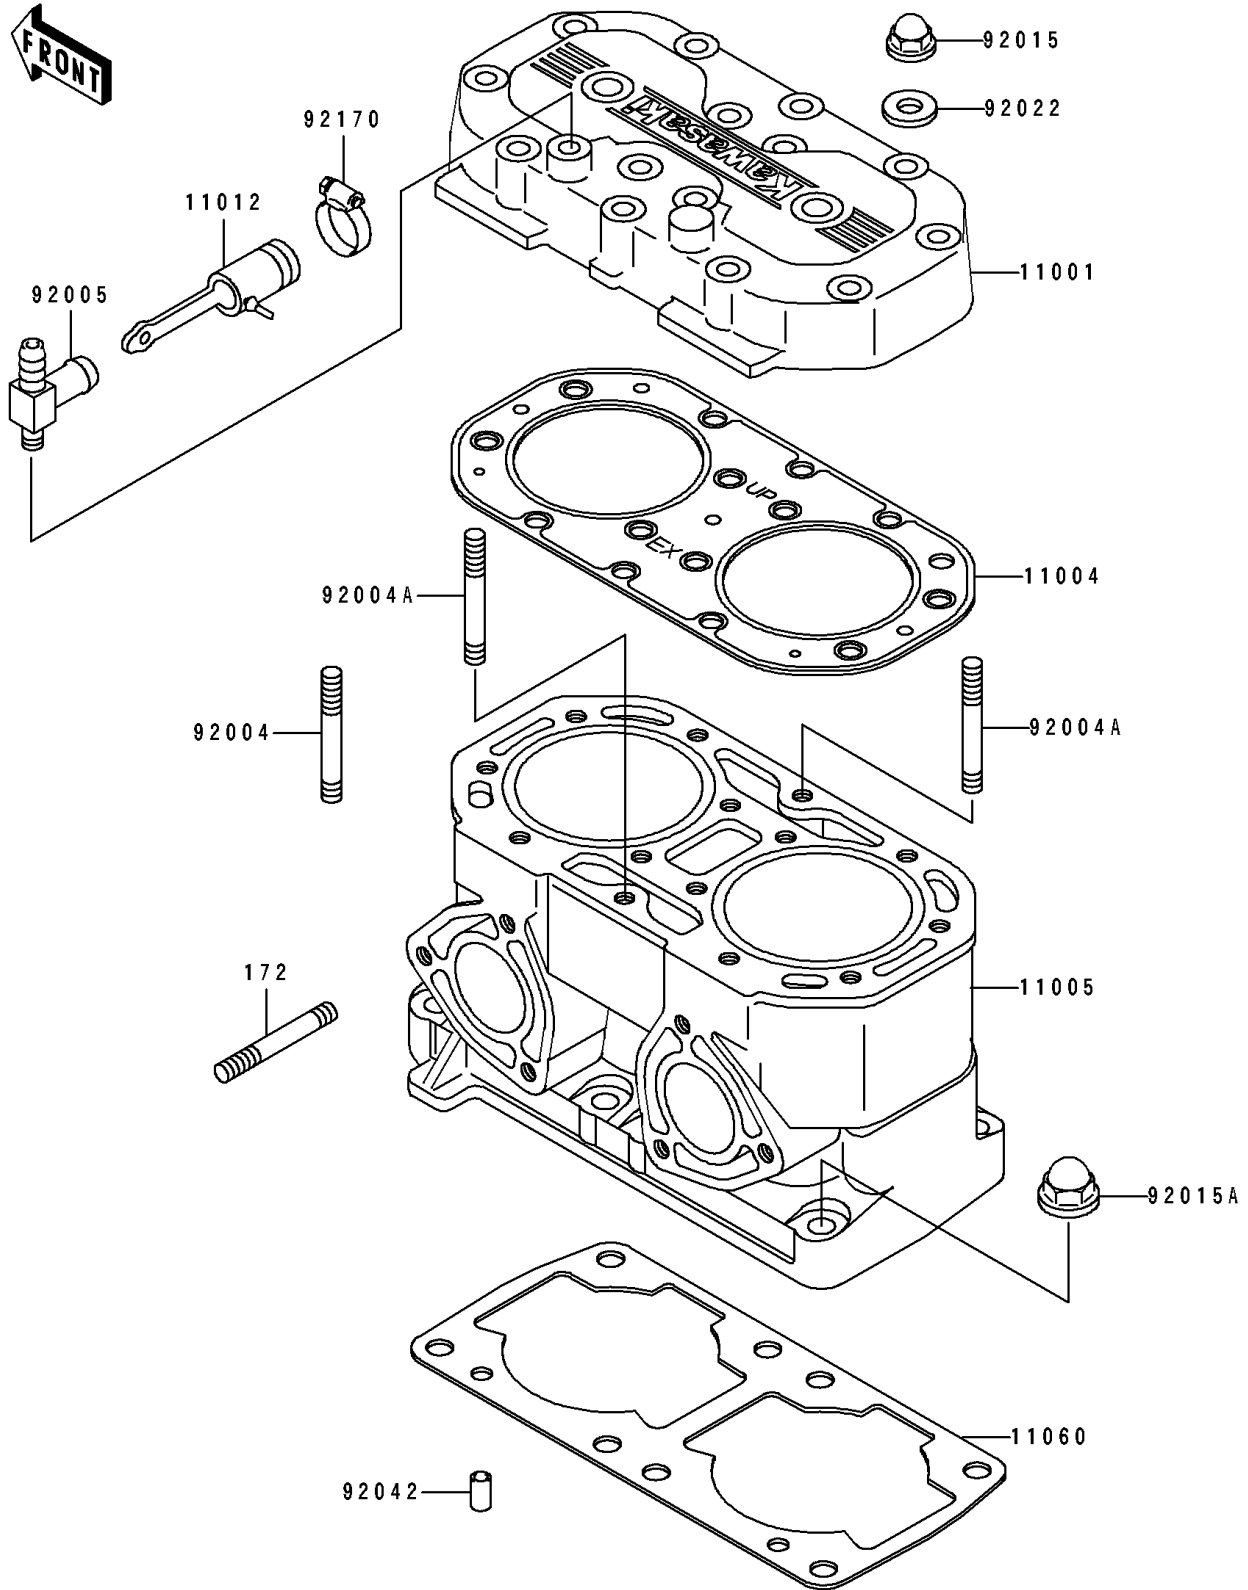

1993 750 SX PARTS DIAGRAM

Cylinder Head/Cylinder

E1110

1993 750 SX PARTS LIST

Cylinder Head/Cylinder

ITEM NAME	PART NUMBER	QUANTITY
HEAD-CYLINDER (Ref # 11001)	11001-3717	1
GASKET-HEAD (Ref # 11004)	11004-3708	1
CYLINDER-ENGINE (Ref # 11005)	11005-3720	1
CAP (Ref # 11012)	11012-3757	1
GASKET,CYLINDER BASE (Ref # 11060)	11060-3711	1
STUD,8X43 (Ref # 92004)	92004-3715	12
STUD,8X43 (Ref # 92004A)	92004-3719	2
FITTING (Ref # 92005)	92005-3711	1
NUT,CAP,8MM (Ref # 92015)	92015-1371	14
NUT,10MM (Ref # 92015A)	92015-1649	8
WASHER,8.2X18X1.5 (Ref # 92022)	92022-1964	14
PIN,DOWEL,6.3X8X14 (Ref # 92042)	92042-007	2
CLAMP (Ref # 92170)	92170-3729	1
BOLT-STUD (Ref # 172)	172R0830	6