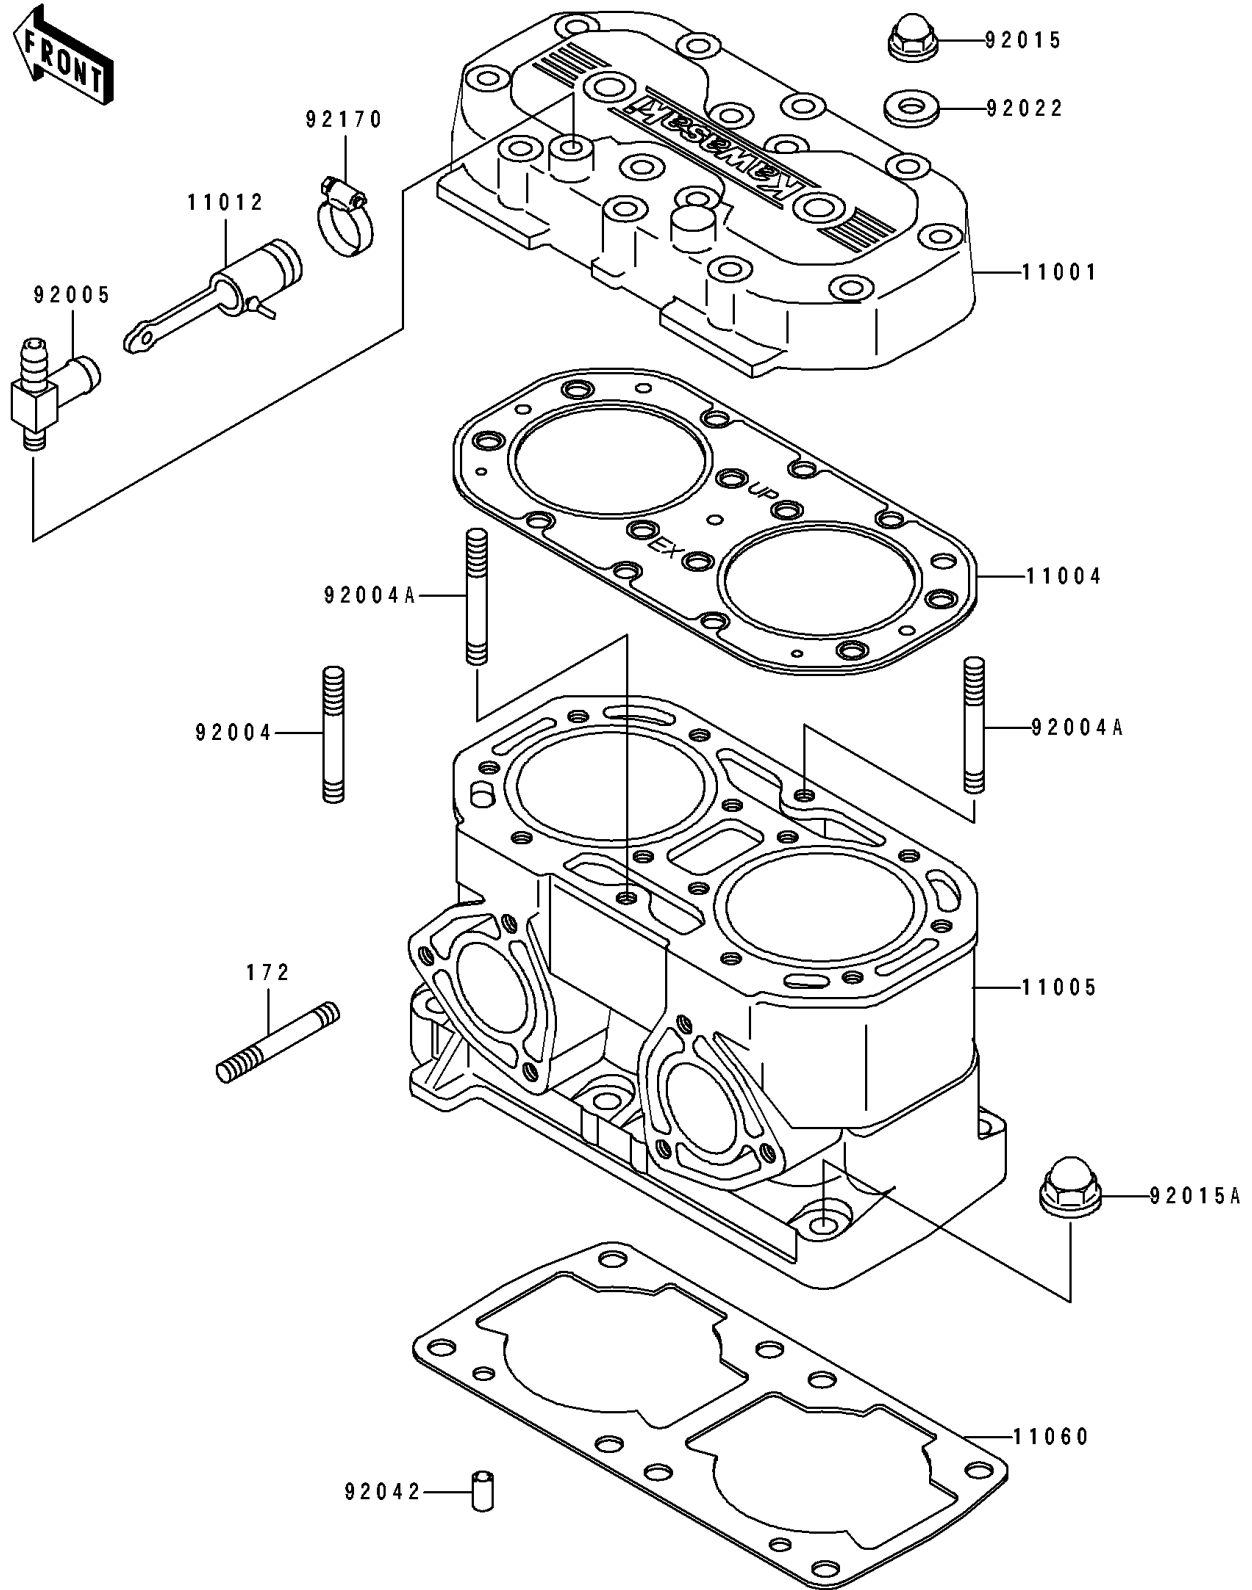

1992 750 SX

PARTS DIAGRAM

Cylinder Head/Cylinder

E1110

1992 750 SX

PARTS LIST

Cylinder Head/Cylinder

ITEM NAME	PART NUMBER	QUANTITY
HEAD-CYLINDER (Ref # 11001)	11001-3717	1
GASKET-HEAD (Ref # 11004)	11004-3708	1
CYLINDER-ENGINE (Ref # 11005)	11005-3720	1
CAP (Ref # 11012)	11012-3757	1
GASKET,CYLINDER BASE (Ref # 11060)	11060-3711	1
STUD,8X43 (Ref # 92004)	92004-3715	12
STUD,8X43 (Ref # 92004A)	92004-3719	2
FITTING (Ref # 92005)	92005-3711	1
NUT,CAP,8MM (Ref # 92015)	92015-1371	14
NUT,10MM (Ref # 92015A)	92015-1649	8
WASHER,8.2X18X1.5 (Ref # 92022)	92022-1964	14
PIN,DOWEL,6.3X8X14 (Ref # 92042)	92042-007	2
CLAMP (Ref # 92170)	92170-3729	1
BOLT-STUD (Ref # 172)	172R0830	6