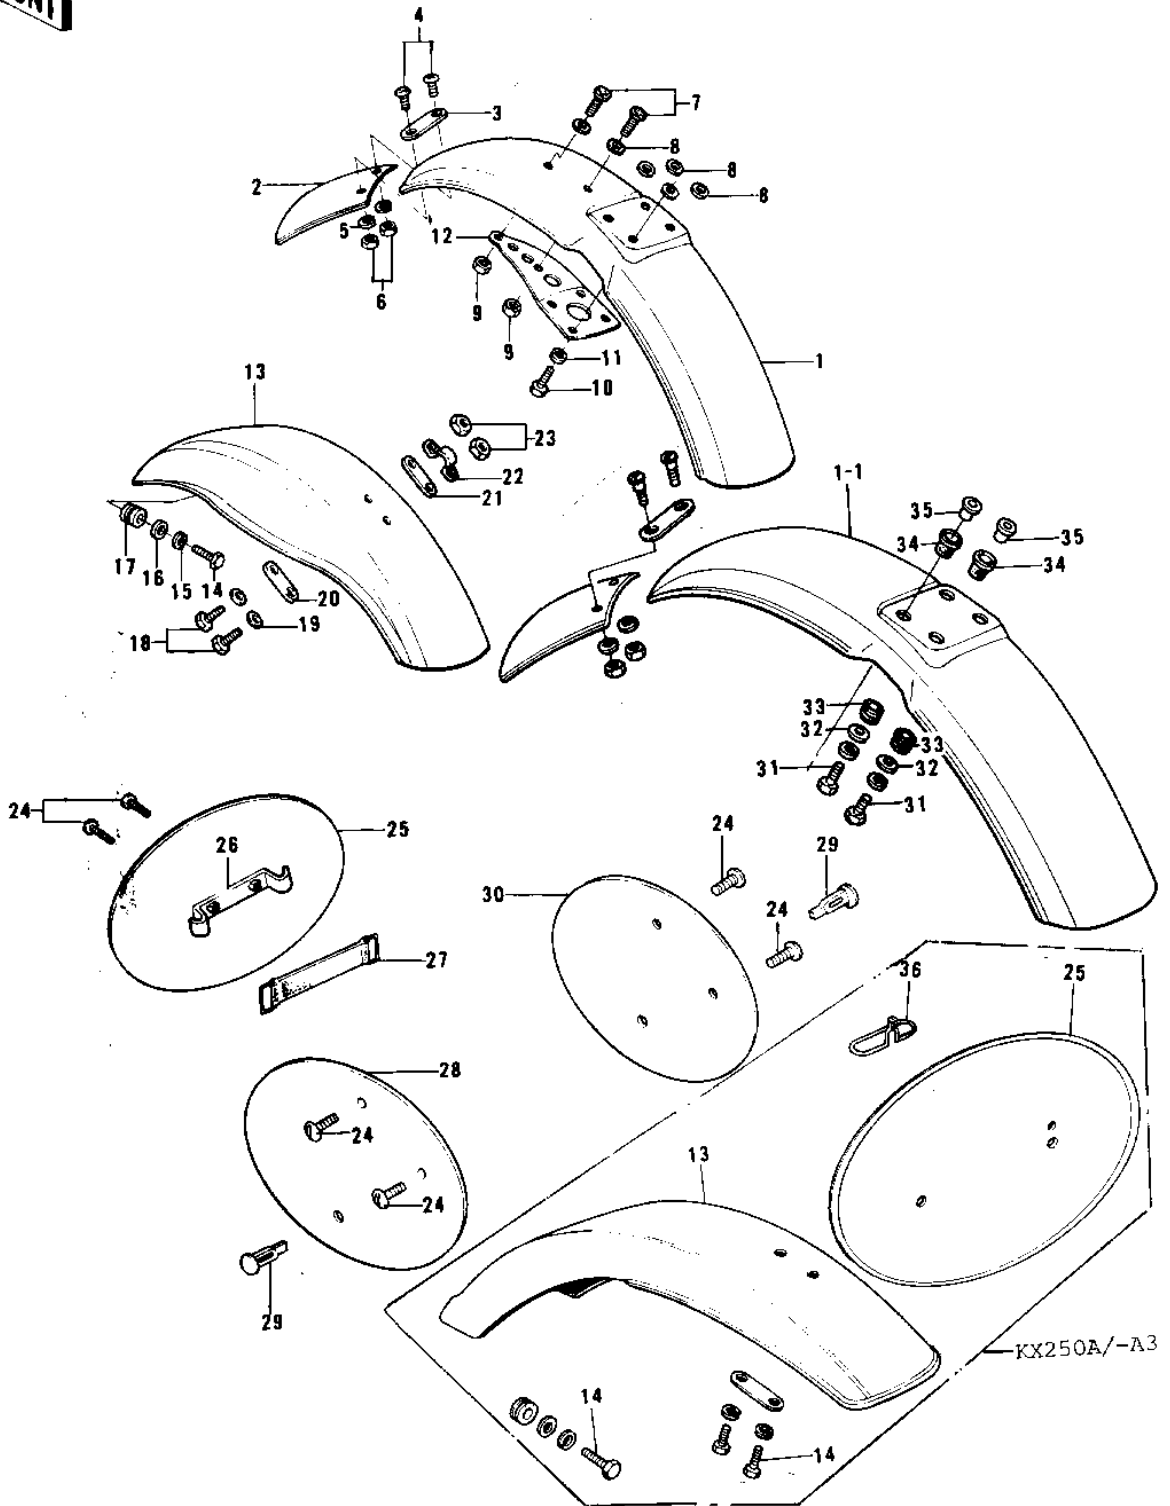

1976 KX250-A3 PARTS DIAGRAM

FENDERS/NUMBER PLATES (74-76)

1976 KX250-A3 PARTS LIST

FENDERS/NUMBER PLATES (74-76)

ITEM NAME	PART NUMBER	QUANTITY
FENDER-FR (Ref # 1)	35004-096	
FENDER-FR (Ref # 1-1)	35004-096	
FENDER-FR,BLACK (Ref # 1-1)	35004-096-10	
FLAP,FRONT FENDER (Ref # 2)	35019-005	
PLATE,FENDER FLAP (Ref # 3)	35020-012	
BOLT,5X12 (Ref # 4)	92001-134	
WASHER SPRING 5MM (Ref # 5)	461F0500	
NUT,5MM (Ref # 6)	311B0500	
SCREW PAN HEAD 6X14 (Ref # 7)	220E0614	
WASHER 6.5X20X1.6T (Ref # 8)	92022-125	
NUT,6MM (Ref # 9)	92019-019	
BOLT-UPSET,6X16 (Ref # 10)	112G0616	
WASHER SPRING 6MM (Ref # 11)	461F0600	
BRACKET,FRONT FENDER (Ref # 12)	35013-013	
FENDER-RR (Ref # 13)	35022-104	
FENDER-RR,BLACK (Ref # 13)	35022-132-10	
FENDER-RR,BLACK (Ref # 13)	35022-132-10	
BOLT-UPSET 6X14 (Ref # 14)	112B0614	
BOLT-UPSET,6X20 (Ref # 14)	112G0620	
WASHER SPRING 6MM (Ref # 15)	461F0600	
COLLAR (Ref # 16)	92027-122	
DAMPER RUBBER (Ref # 17)	92075-118	
BOLT-UPSET (Ref # 18)	112G0618	
BOLT 6X22 (Ref # 18)	112B0622	
WASHER PLAIN 6MM (Ref # 19)	411B0600	
PLATE,REAR FENDER (Ref # 20)	35041-002	
DAMPER RUBBER,FENDER (Ref # 21)	92075-245	
BRACKET,REAR FENDER (Ref # 22)	35025-027	
NUT,6MM (Ref # 23)	92019-019	

1976 KX250-A3 PARTS LIST

FENDERS/NUMBER PLATES (74-76)

ITEM NAME	PART NUMBER	QUANTITY
SCREW,6X10 (Ref # 24)	92009-1286	
PLATE,FRONT NUMBER (Ref # 25)	58029-026	
PLATE,FRONT NUMBER (Ref # 25)	58029-031	
BRACKET,NUMBER PLATE (Ref # 26)	58030-008	
BAND BATTERY (Ref # 27)	92072-006	
PLATE,L.H NUMBER (Ref # 28)	58029-029	
BAND,SIDE COVER (Ref # 29)	92072-069	
BAND,SIDE COVER (Ref # 29)	92072-069	
UNAVAILABLE IN PRICE BOOK (Ref # 30)	36077-045	
BOLT-UPSET (Ref # 31)	112G0625	
BOLT-UPSET (Ref # 31)	112G0625	
WASHER,PLAIN,7MM (Ref # 32)	92022-228	
DAMPER RUBBER,RR FEND (Ref # 33)	92075-121	
DAMPER RUBBER (Ref # 34)	92075-103	
COLLAR (Ref # 35)	92027-194	
CLAMP,NUMBER PLATE (Ref # 36)	92037-158	