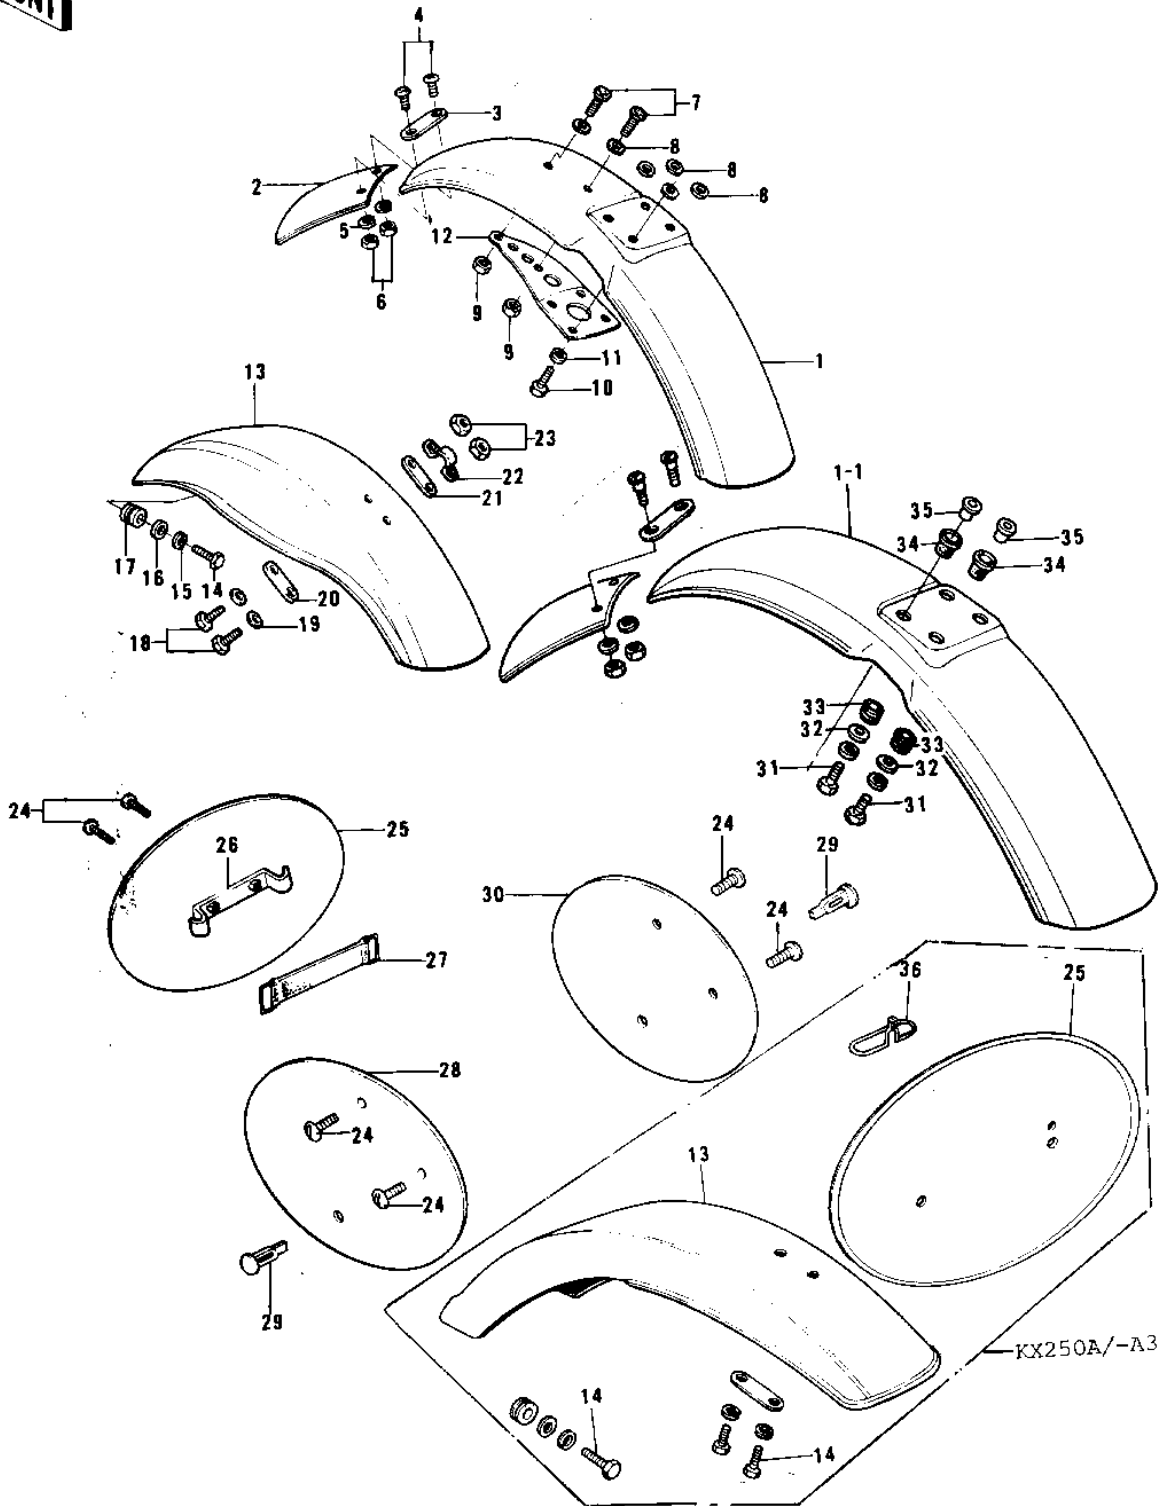

# 1974 KX250 PARTS DIAGRAM

FENDERS/NUMBER PLATES (74-76)

# 1974 KX250 PARTS LIST

## FENDERS/NUMBER PLATES (74-76)

ITEM NAME	PART NUMBER	QUANTITY
FENDER-FR (Ref # 1)	35004-096	1
FENDER-FR (Ref # 1-1)	35004-096	1
FENDER-FR,BLACK (Ref # 1-1)	35004-096-10	1
FLAP,FRONT FENDER (Ref # 2)	35019-005	1
PLATE,FENDER FLAP (Ref # 3)	35020-012	1
BOLT,5X12 (Ref # 4)	92001-134	2
WASHER SPRING 5MM (Ref # 5)	461F0500	2
NUT,5MM (Ref # 6)	311B0500	2
SCREW PAN HEAD 6X14 (Ref # 7)	220E0614	2
WASHER 6.5X20X1.6T (Ref # 8)	92022-125	6
NUT,6MM (Ref # 9)	92019-019	2
BOLT-UPSET,6X16 (Ref # 10)	112G0616	4
WASHER SPRING 6MM (Ref # 11)	461F0600	4
BRACKET,FRONT FENDER (Ref # 12)	35013-013	1
FENDER-RR (Ref # 13)	35022-104	1
FENDER-RR,BLACK (Ref # 13)	35022-132-10	1
FENDER-RR,BLACK (Ref # 13)	35022-132-10	1
BOLT-UPSET 6X14 (Ref # 14)	112B0614	2
BOLT-UPSET,6X20 (Ref # 14)	112G0620	2
WASHER SPRING 6MM (Ref # 15)	461F0600	2
COLLAR (Ref # 16)	92027-122	2
DAMPER RUBBER (Ref # 17)	92075-118	2
BOLT-UPSET (Ref # 18)	112G0618	2
BOLT 6X22 (Ref # 18)	112B0622	2
WASHER PLAIN 6MM (Ref # 19)	411B0600	2
PLATE,REAR FENDER (Ref # 20)	35041-002	1
DAMPER RUBBER,FENDER (Ref # 21)	92075-245	1
BRACKET,REAR FENDER (Ref # 22)	35025-027	1
NUT,6MM (Ref # 23)	92019-019	2

# 1974 KX250 PARTS LIST

FENDERS/NUMBER PLATES (74-76)

ITEM NAME	PART NUMBER	QUANTITY
SCREW,6X10 (Ref # 24)	92009-1286	6
PLATE,FRONT NUMBER (Ref # 25)	58029-026	1
PLATE,FRONT NUMBER (Ref # 25)	58029-031	1
BRACKET,NUMBER PLATE (Ref # 26)	58030-008	1
BAND BATTERY (Ref # 27)	92072-006	1
PLATE,L.H NUMBER (Ref # 28)	58029-029	1
BAND,SIDE COVER (Ref # 29)	92072-069	2
BAND,SIDE COVER (Ref # 29)	92072-069	2
UNAVAILABLE IN PRICE BOOK (Ref # 30)	36077-045	1
BOLT-UPSET (Ref # 31)	112G0625	4
WASHER,PLAIN,7MM (Ref # 32)	92022-228	4
DAMPER RUBBER,RR FEND (Ref # 33)	92075-121	4
DAMPER RUBBER (Ref # 34)	92075-103	4
COLLAR (Ref # 35)	92027-194	4
CLAMP,NUMBER PLATE (Ref # 36)	92037-158	1