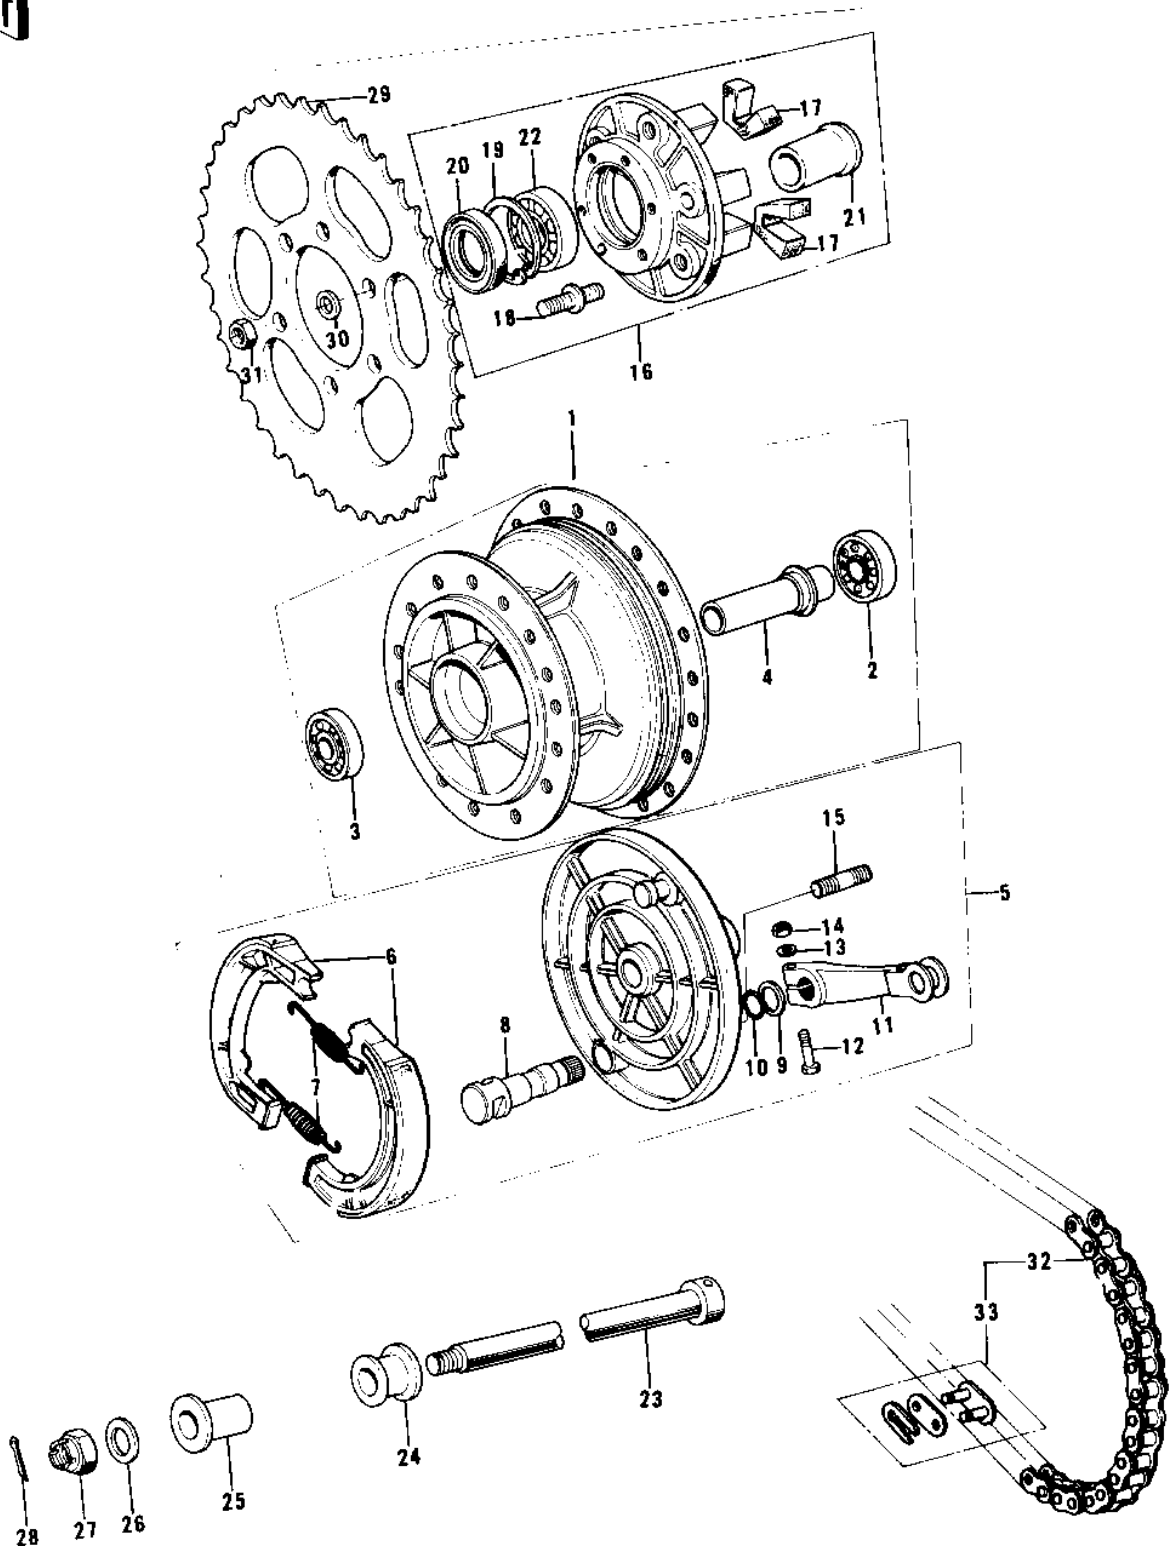

# 1976 KX250-A3 PARTS DIAGRAM

REAR HUB/BRAKE/CHAIN (KX250)

# 1976 KX250-A3 PARTS LIST

## REAR HUB/BRAKE/CHAIN (KX250)

ITEM NAME	PART NUMBER	QUANTITY
DRUM ASSY,REAR BRAKE (Ref # 1)	42005-043	
BEARING,BALL, #6202 (Ref # 2)	92045-027	
BEARING,BALL, #6302 (Ref # 3)	92045-028	
COLLAR,REAR HUB BRNG (Ref # 4)	42010-024	
PANEL-ASY,RR BRK (Ref # 5)	42006-051	
SHOE,BRAKE (Ref # 6)	42019-011	
SHOE,BRAKE (Ref # 6)	42019-011	
SPRING-BRAKE SHOE (Ref # 7)	42020-004	
CAM SHAFT,BRAKE CAM (Ref # 8)	42026-013	
WASHER (Ref # 9)	92022-258	
"O" RING,15MM (Ref # 10)	670B2015	
LEVER,REAR BRAKE CAM (Ref # 11)	42029-037	
BOLT-UPSET,6X40 (Ref # 12)	112G0640	
BOLT-UPSET,6X40 (Ref # 12)	112G0640	
WASHER PLAIN 6MM (Ref # 13)	410B0600	
NUT 6MM (Ref # 14)	311B0600	
STUD,10X18 (Ref # 15)	92006-004	
COUPLING ASSY,RR BRK (Ref # 16)	42008-025	
SHOCK DAMPER (Ref # 17)	42014-022	
STUD,8MM,10MM (Ref # 18)	92006-005	
CIRCLIP,47M/M (Ref # 19)	92033-1042	
DUST SHIELD,RR BRK (Ref # 20)	42027-004	
SLEEVE,COUPLING (Ref # 21)	42036-022	
BEARING,BALL (Ref # 22)	92045-032	
AXLE,REAR (Ref # 23)	42031-048	
COLLAR,R.H RR.AXLE (Ref # 24)	42032-051	
COLLAR,RR AXLE L.H (Ref # 25)	42032-054	
WASHER (Ref # 26)	92022-260	
NUT CASTLE 14MM (Ref # 27)	92103-006	

## REAR HUB/BRAKE/CHAIN (KX250)

ITEM NAME	PART NUMBER	QUANTITY
PIN COTTER 3.0X25 (Ref # 28)	550D3025	
REAR SPROCKET 48T (Ref # 29)	42041-133	
REAR SPROCKET 46T (Ref # 29)	42041-134	
REAR SPROCKET 50T (Ref # 29)	42041-135	
WASHER PLAIN 8MM (Ref # 30)	410B0800	
NUT,8MM (Ref # 31)	92019-018	
DR CHAIN 520X104 (Ref # 32)	92057-039	
92058-1051 (Canada) (Ref # 33)	92058-020	