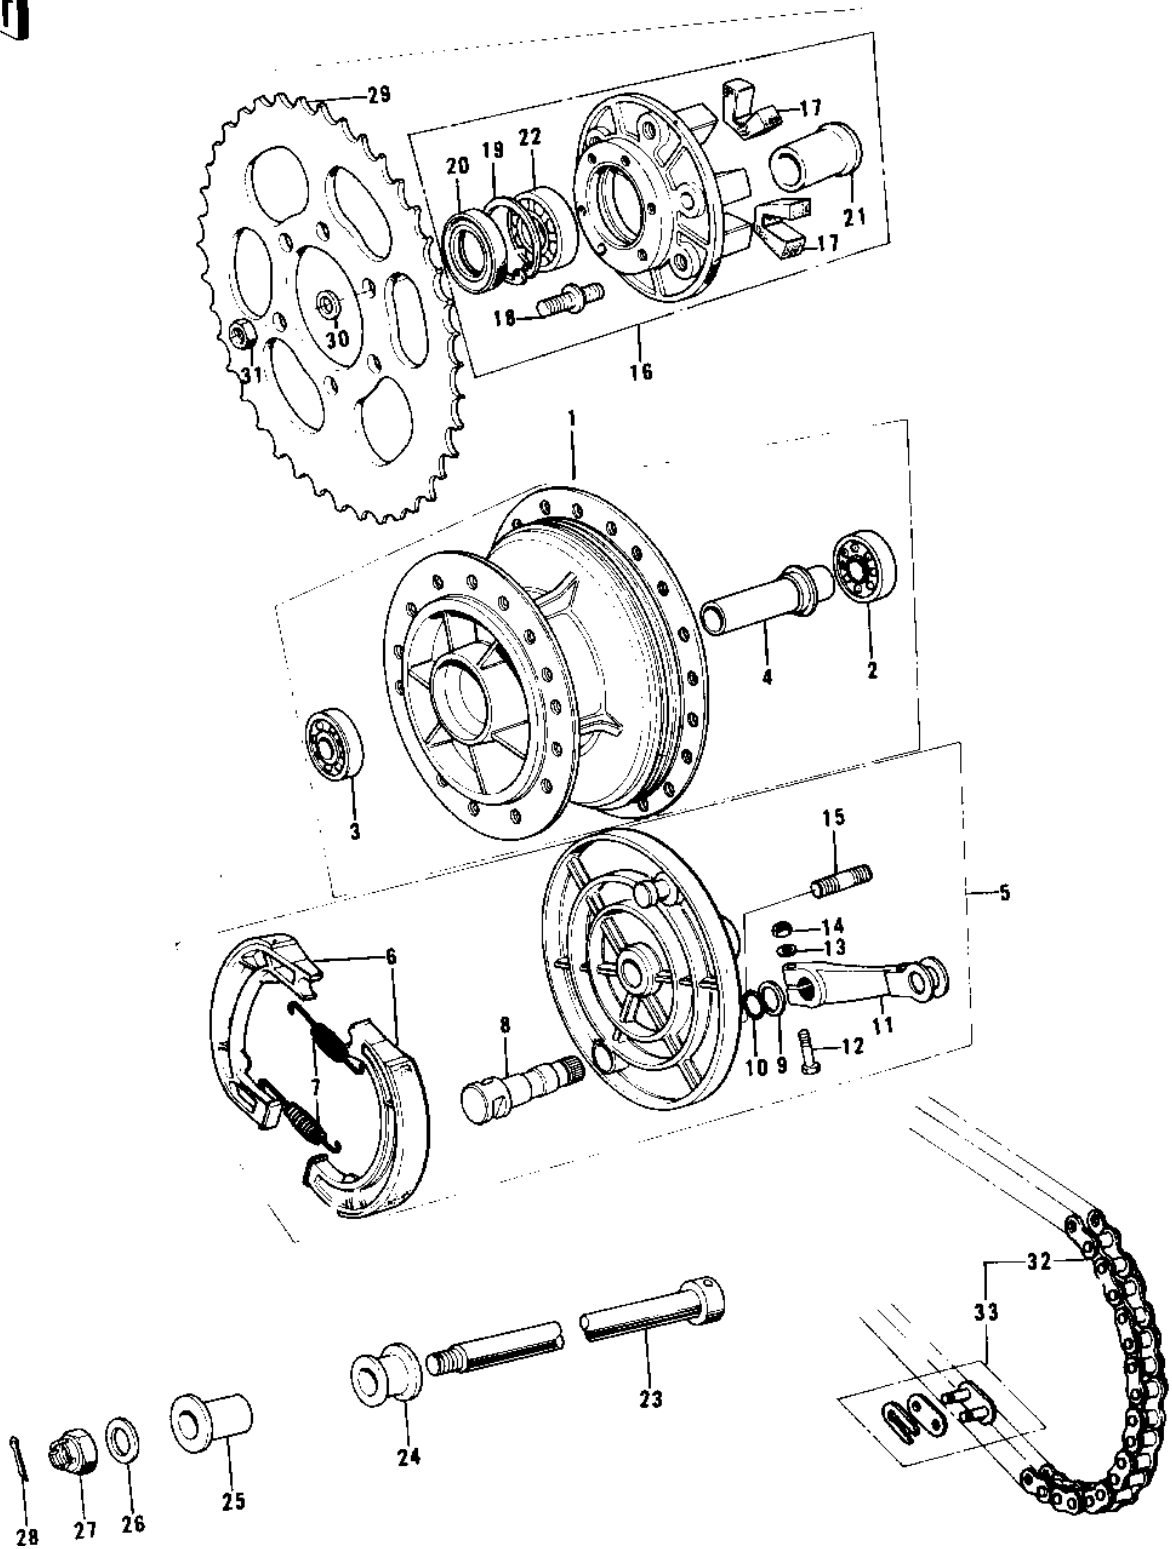

1974 KX250 PARTS DIAGRAM

REAR HUB/BRAKE/CHAIN (KX250)

1974 KX250 PARTS LIST

REAR HUB/BRAKE/CHAIN (KX250)

ITEM NAME	PART NUMBER	QUANTITY
DRUM ASSY,REAR BRAKE (Ref # 1)	42005-043	1
BEARING,BALL, #6202 (Ref # 2)	92045-027	1
BEARING,BALL, #6302 (Ref # 3)	92045-028	1
COLLAR,REAR HUB BRNG (Ref # 4)	42010-024	1
PANEL-ASY,RR BRK (Ref # 5)	42006-051	1
SHOE,BRAKE (Ref # 6)	42019-011	2
SHOE,BRAKE (Ref # 6)	42019-011	2
SPRING-BRAKE SHOE (Ref # 7)	42020-004	2
CAM SHAFT,BRAKE CAM (Ref # 8)	42026-013	1
WASHER (Ref # 9)	92022-258	1
"O" RING,15MM (Ref # 10)	670B2015	1
LEVER,REAR BRAKE CAM (Ref # 11)	42029-037	1
BOLT-UPSET,6X40 (Ref # 12)	112G0640	1
WASHER PLAIN 6MM (Ref # 13)	410B0600	1
NUT 6MM (Ref # 14)	311B0600	1
STUD,10X18 (Ref # 15)	92006-004	1
COUPLING ASSY,RR BRK (Ref # 16)	42008-025	1
SHOCK DAMPER (Ref # 17)	42014-022	6
STUD,8MM,10MM (Ref # 18)	92006-005	6
CIRCLIP,47M/M (Ref # 19)	92033-1042	1
DUST SHIELD,RR BRK (Ref # 20)	42027-004	1
SLEEVE,COUPLING (Ref # 21)	42036-022	1
BEARING,BALL (Ref # 22)	92045-032	1
AXLE,REAR (Ref # 23)	42031-048	1
COLLAR,R.H RR.AXLE (Ref # 24)	42032-051	1
COLLAR,RR AXLE L.H (Ref # 25)	42032-054	1
WASHER (Ref # 26)	92022-260	1
NUT CASTLE 14MM (Ref # 27)	92103-006	1
PIN COTTER 3.0X25 (Ref # 28)	550D3025	1

1974 KX250 PARTS LIST

REAR HUB/BRAKE/CHAIN (KX250)

ITEM NAME	PART NUMBER	QUANTITY
REAR SPROCKET 48T (Ref # 29)	42041-133	1
REAR SPROCKET 46T (Ref # 29)	42041-134	1
WASHER PLAIN 8MM (Ref # 30)	410B0800	6
NUT,8MM (Ref # 31)	92019-018	6
DR CHAIN 520X104 (Ref # 32)	92057-039	1
92058-1051 (Canada) (Ref # 33)	92058-020	1